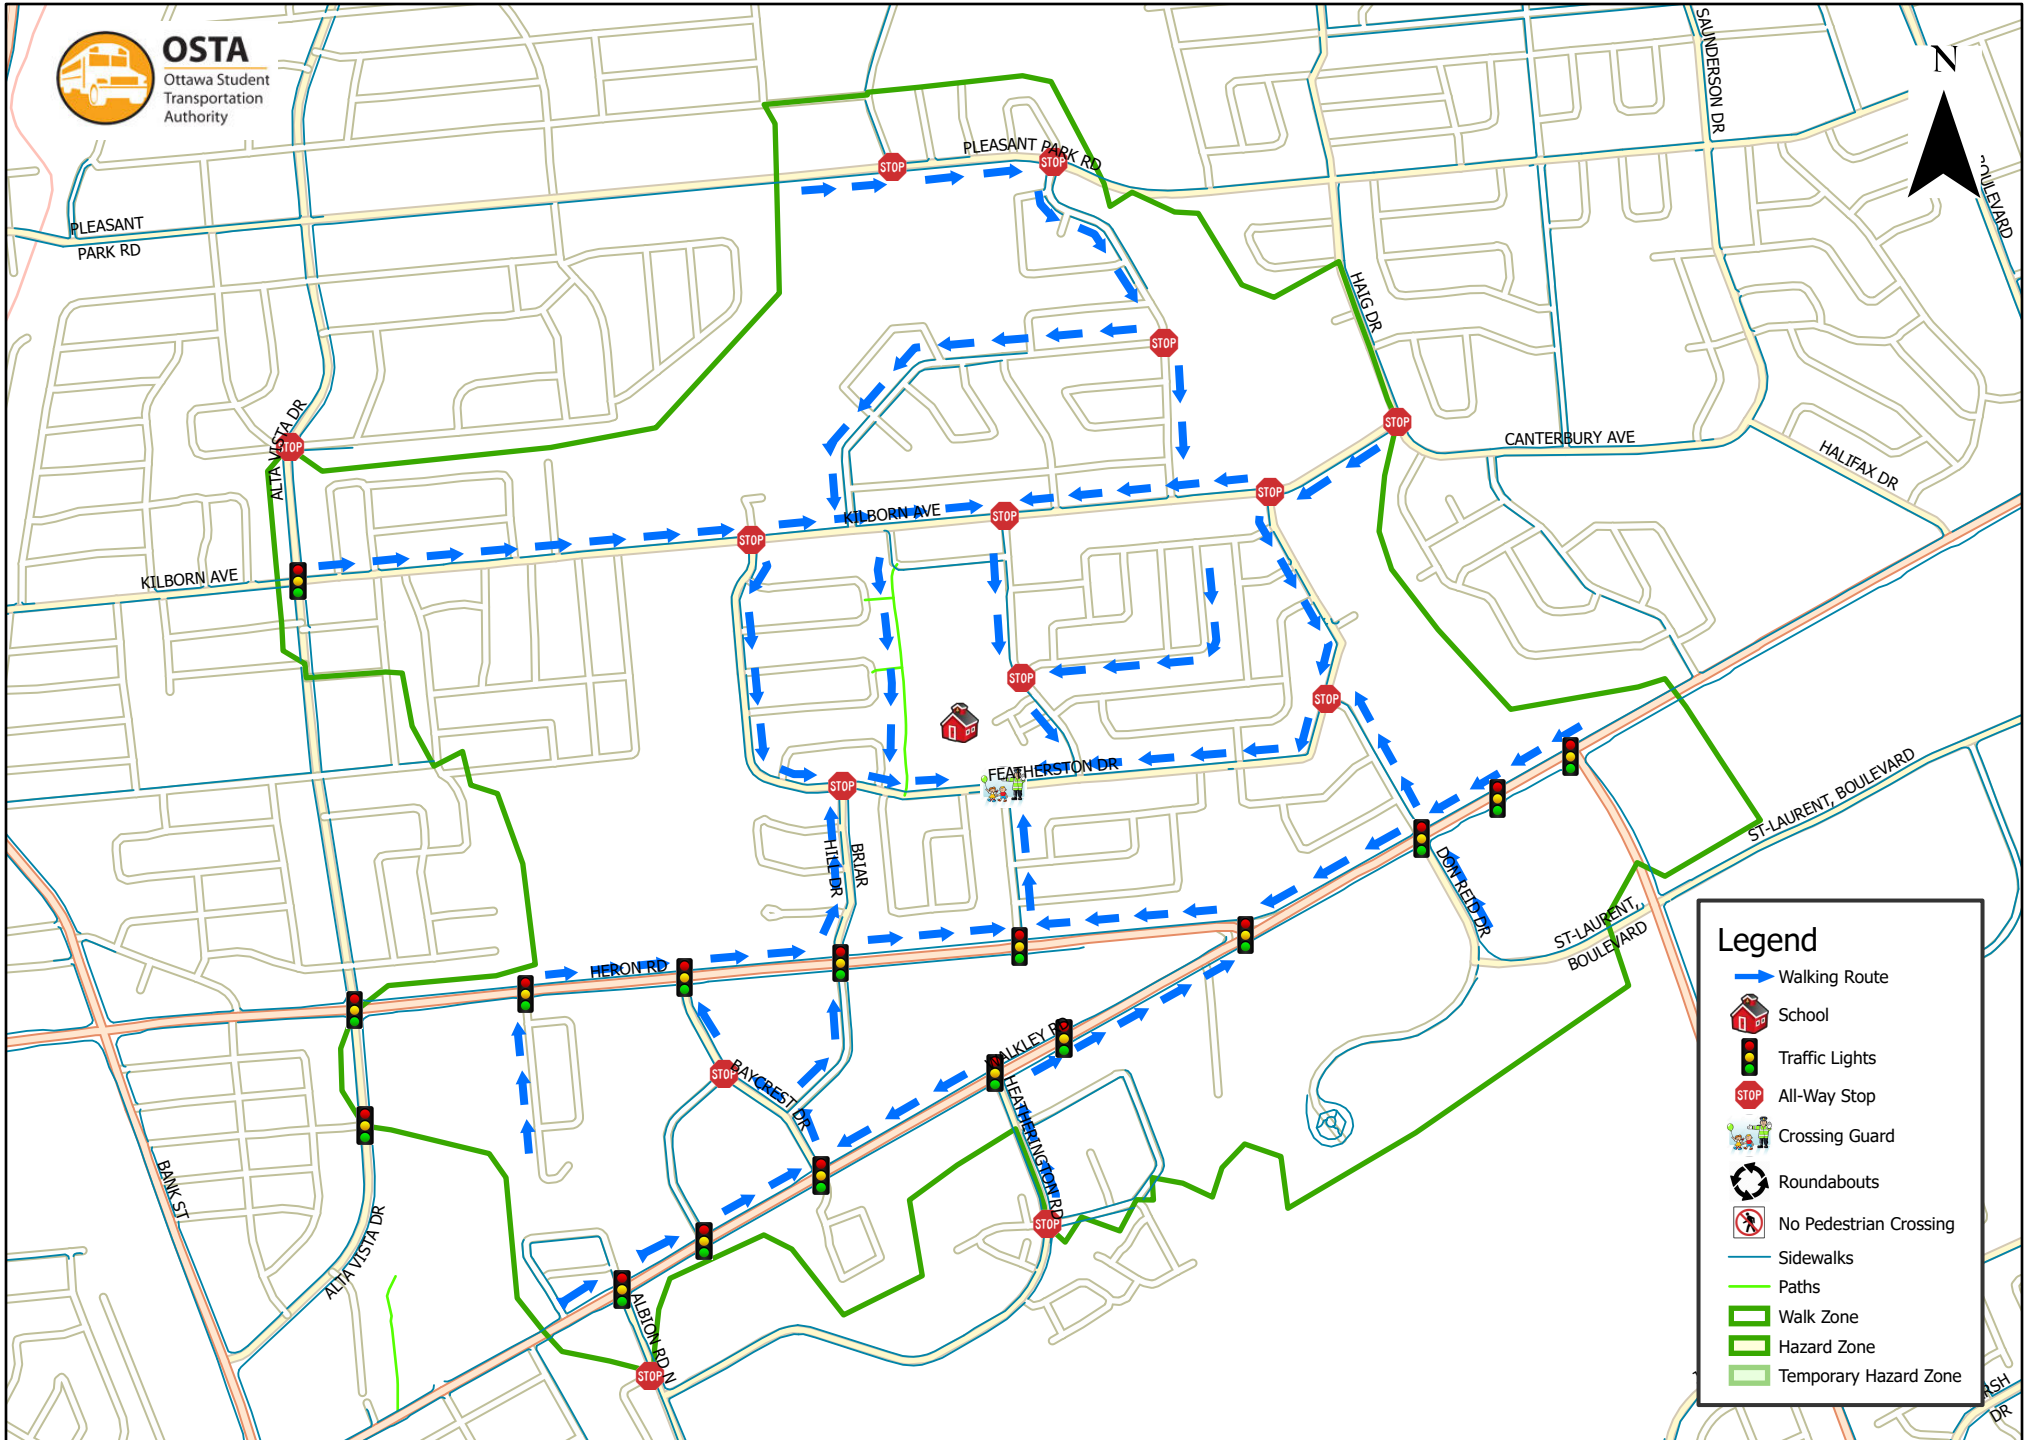

Featherston Drive Public School 1.6 km Walk Zone Grades 4-8

Legend

- Walking Route
- School
- Traffic Lights
- All-Way Stop
- Crossing Guard
- Roundabouts
- No Pedestrian Crossing
- Sidewalks
- Paths
- Walk Zone
- Hazard Zone
- Temporary Hazard Zone

This map is intended for information purposes only. Ottawa Student Transportation Authority assumes no responsibility for people using these routes.