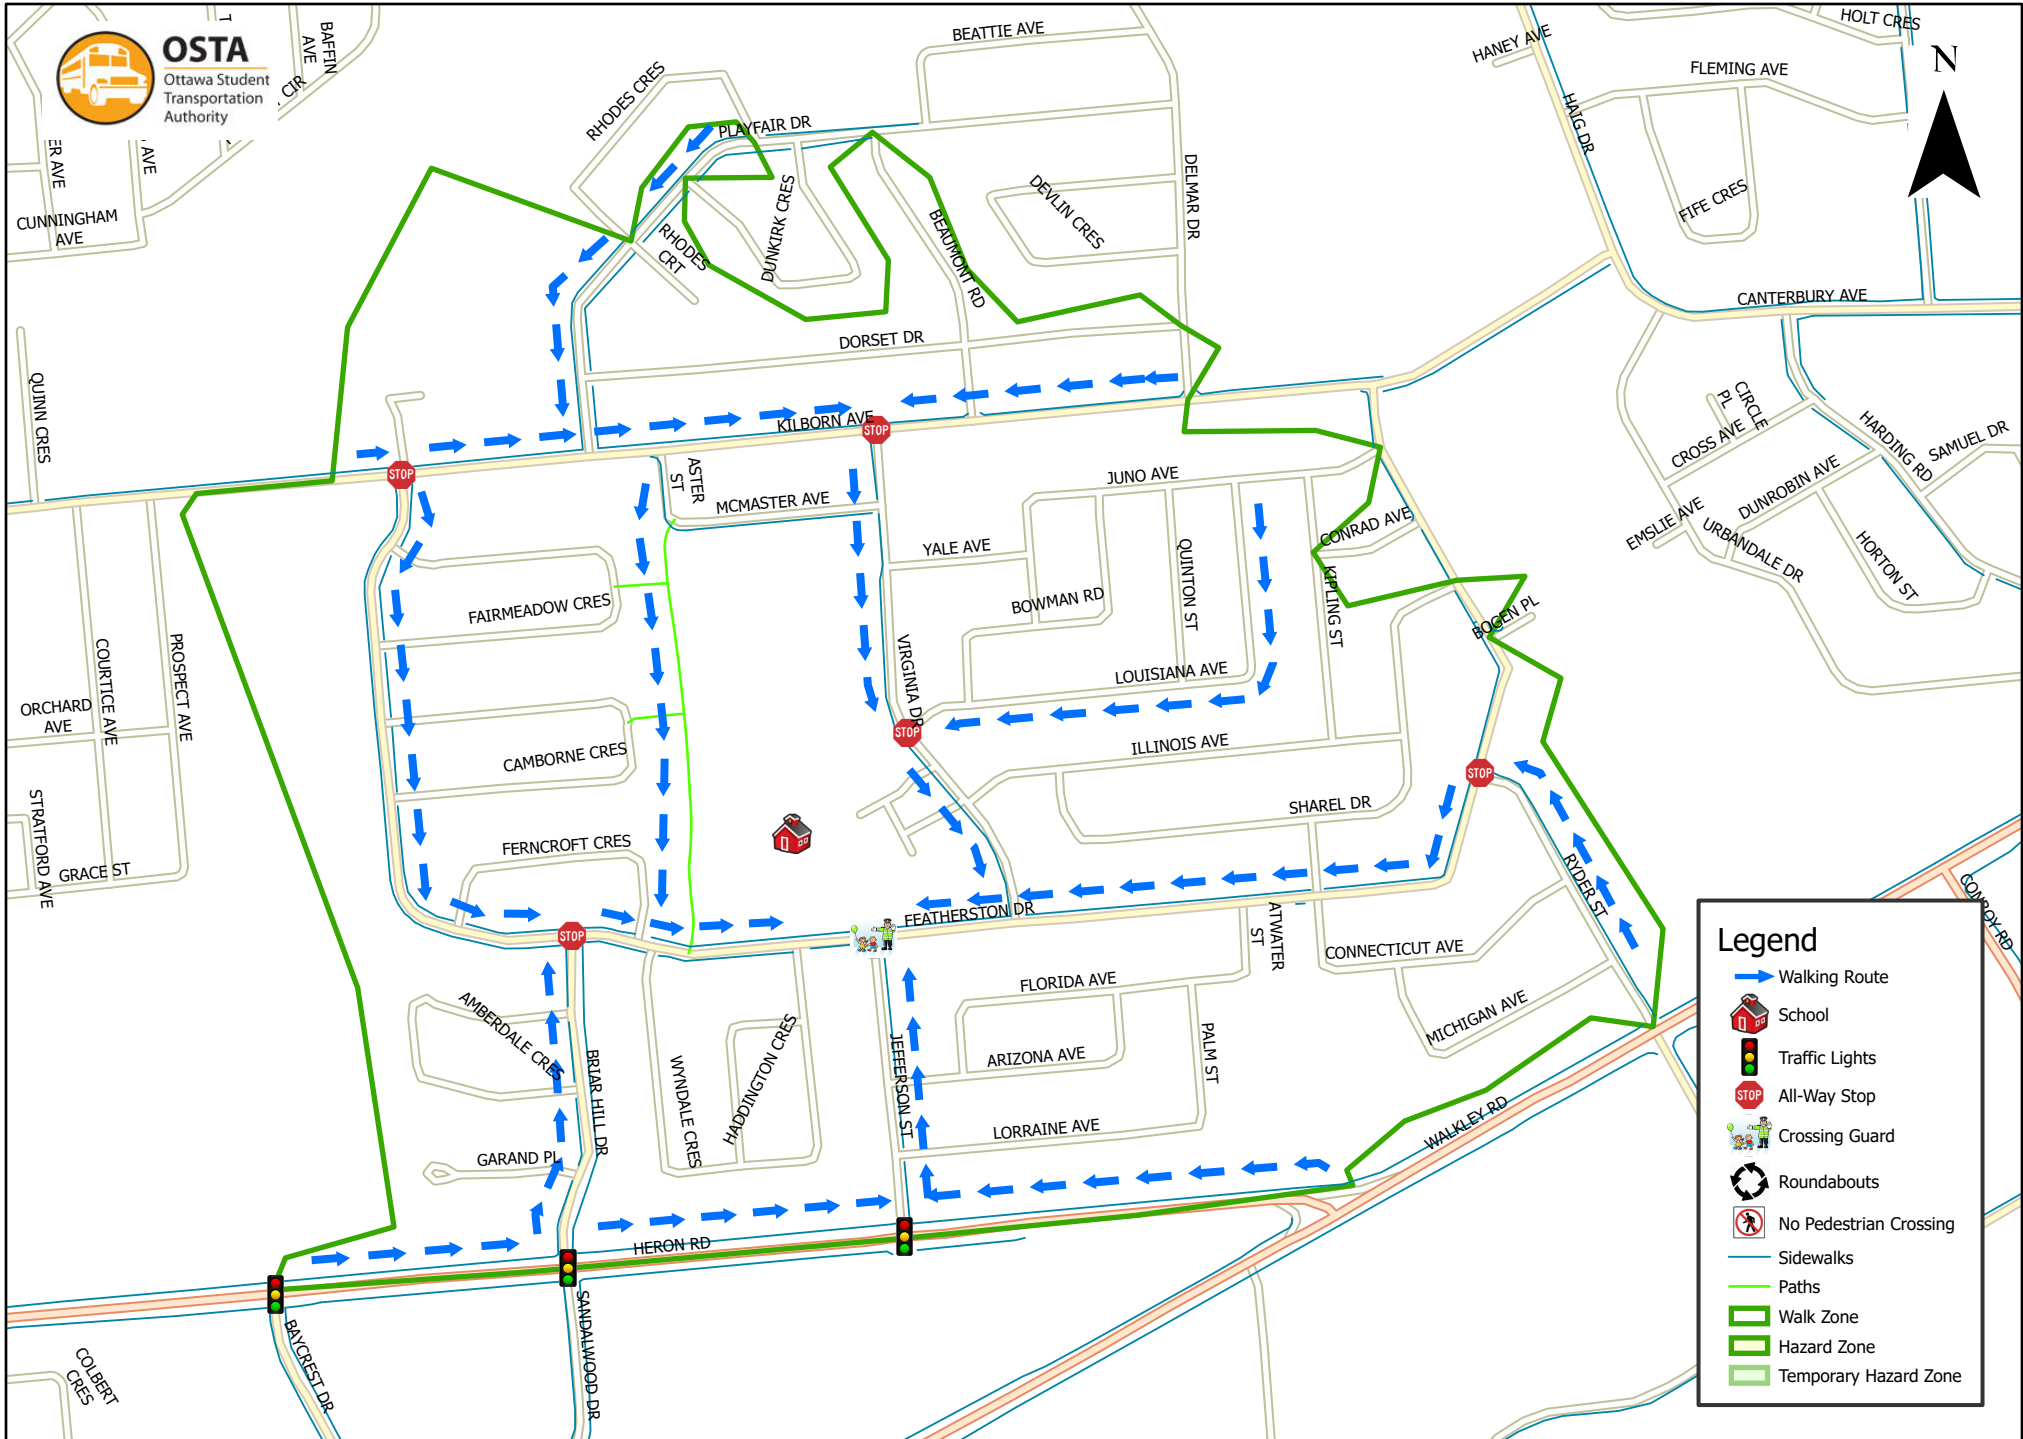

Featherston Drive Public School 800 m Walk Zone Kindergarten

This map is intended for information purposes only. Ottawa Student Transportation Authority assumes no responsibility for people using these routes.