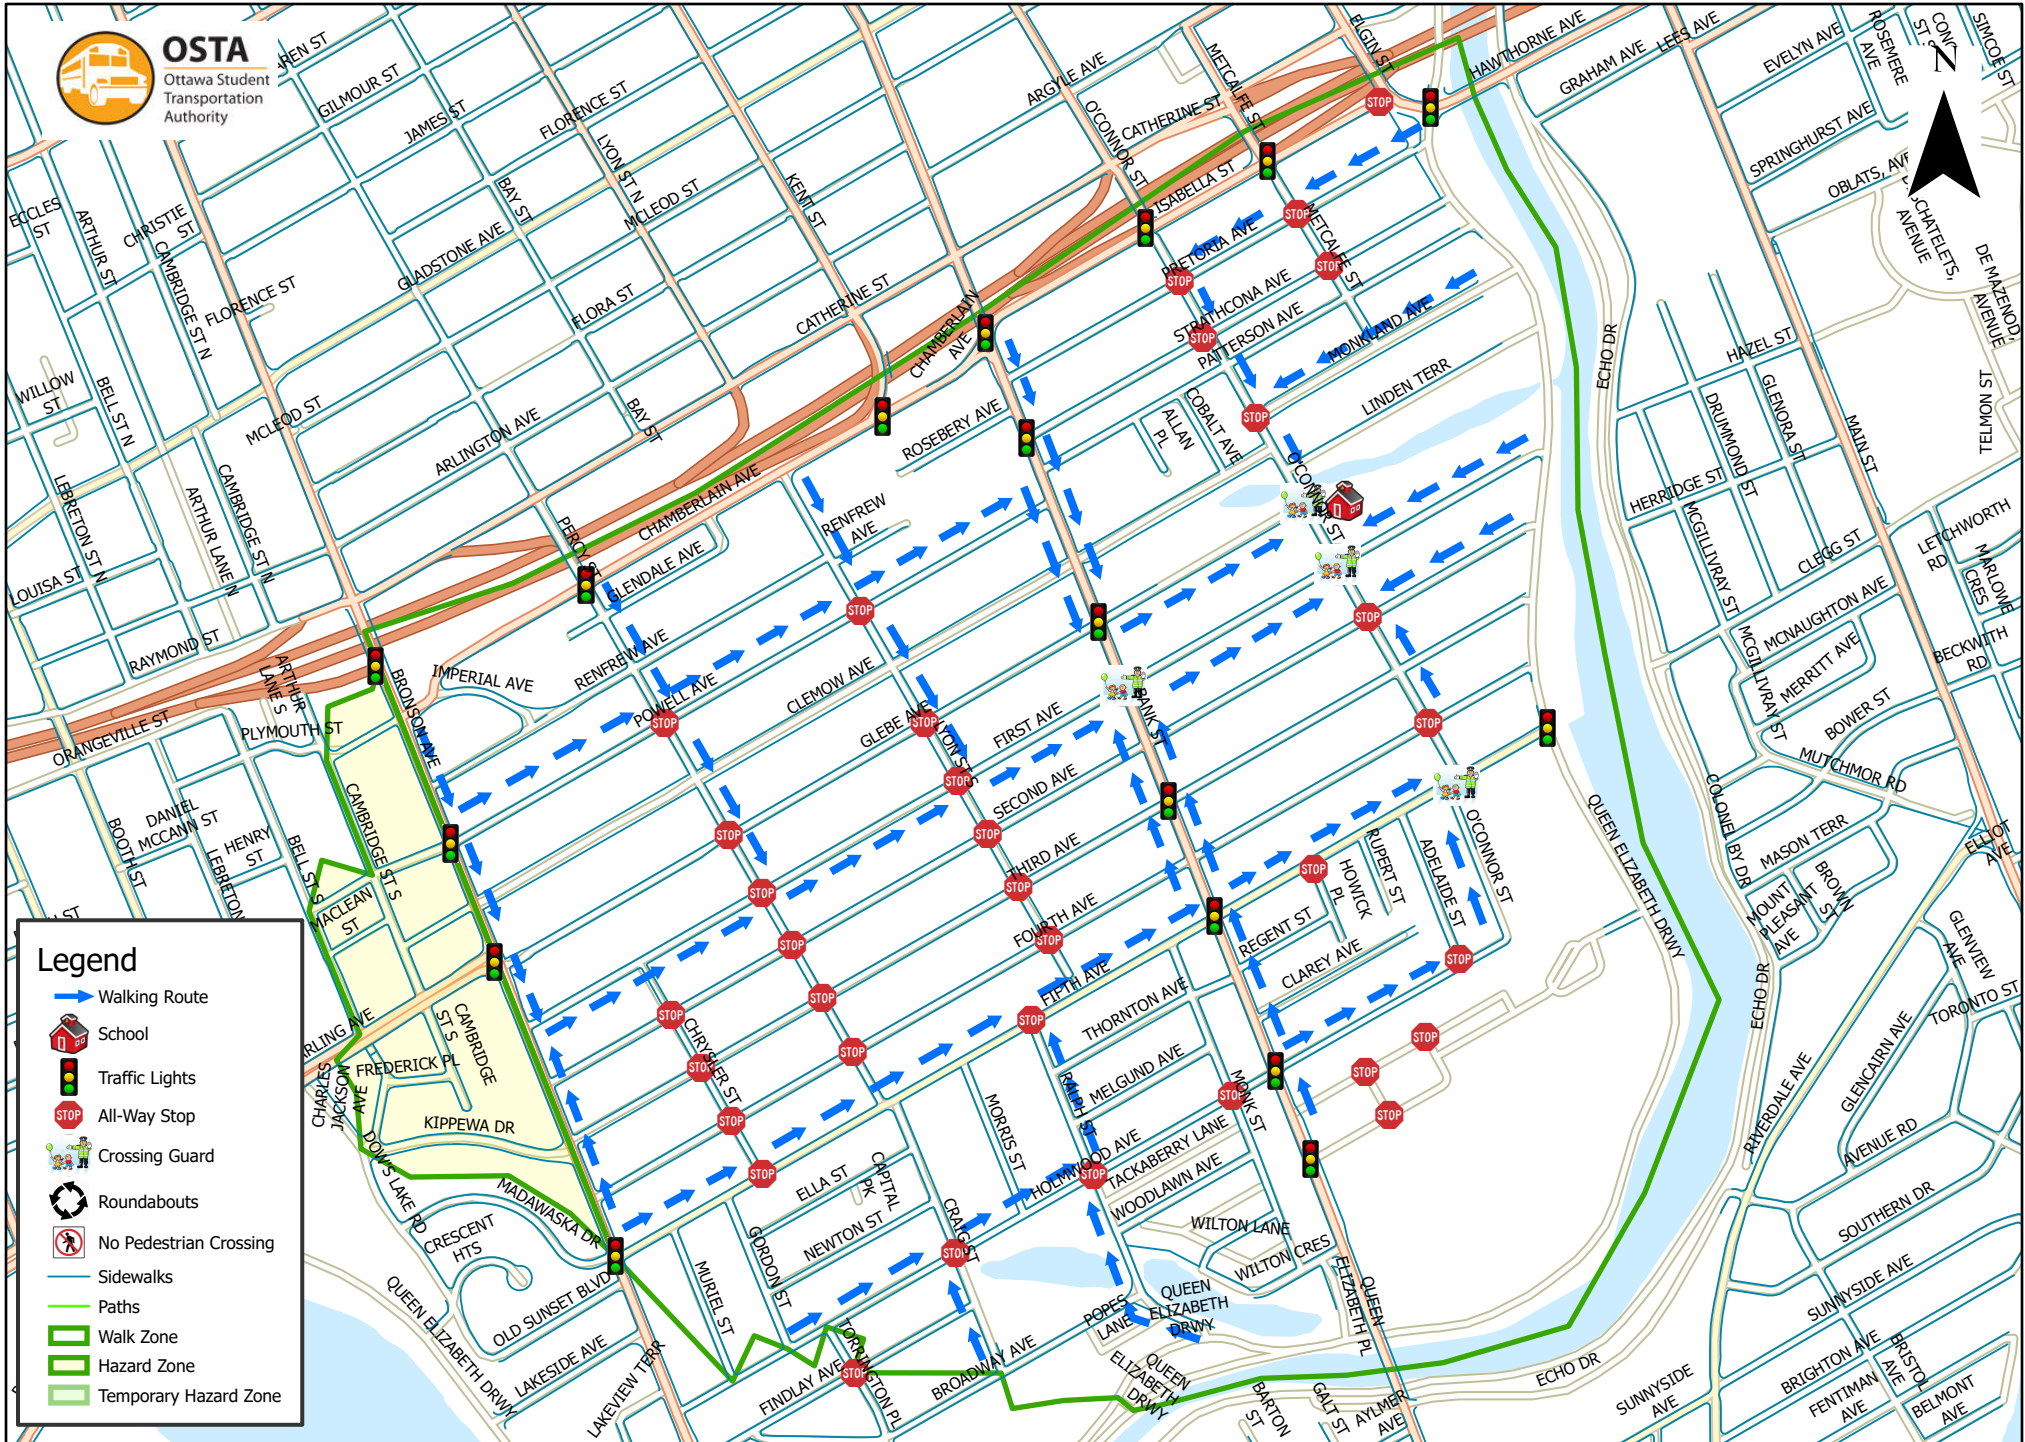

First Avenue Public School 1.6 km Walk Zone Grades 1-6

This map is intended for information purposes only. Ottawa Student Transportation Authority assumes no responsibility for people using these routes.