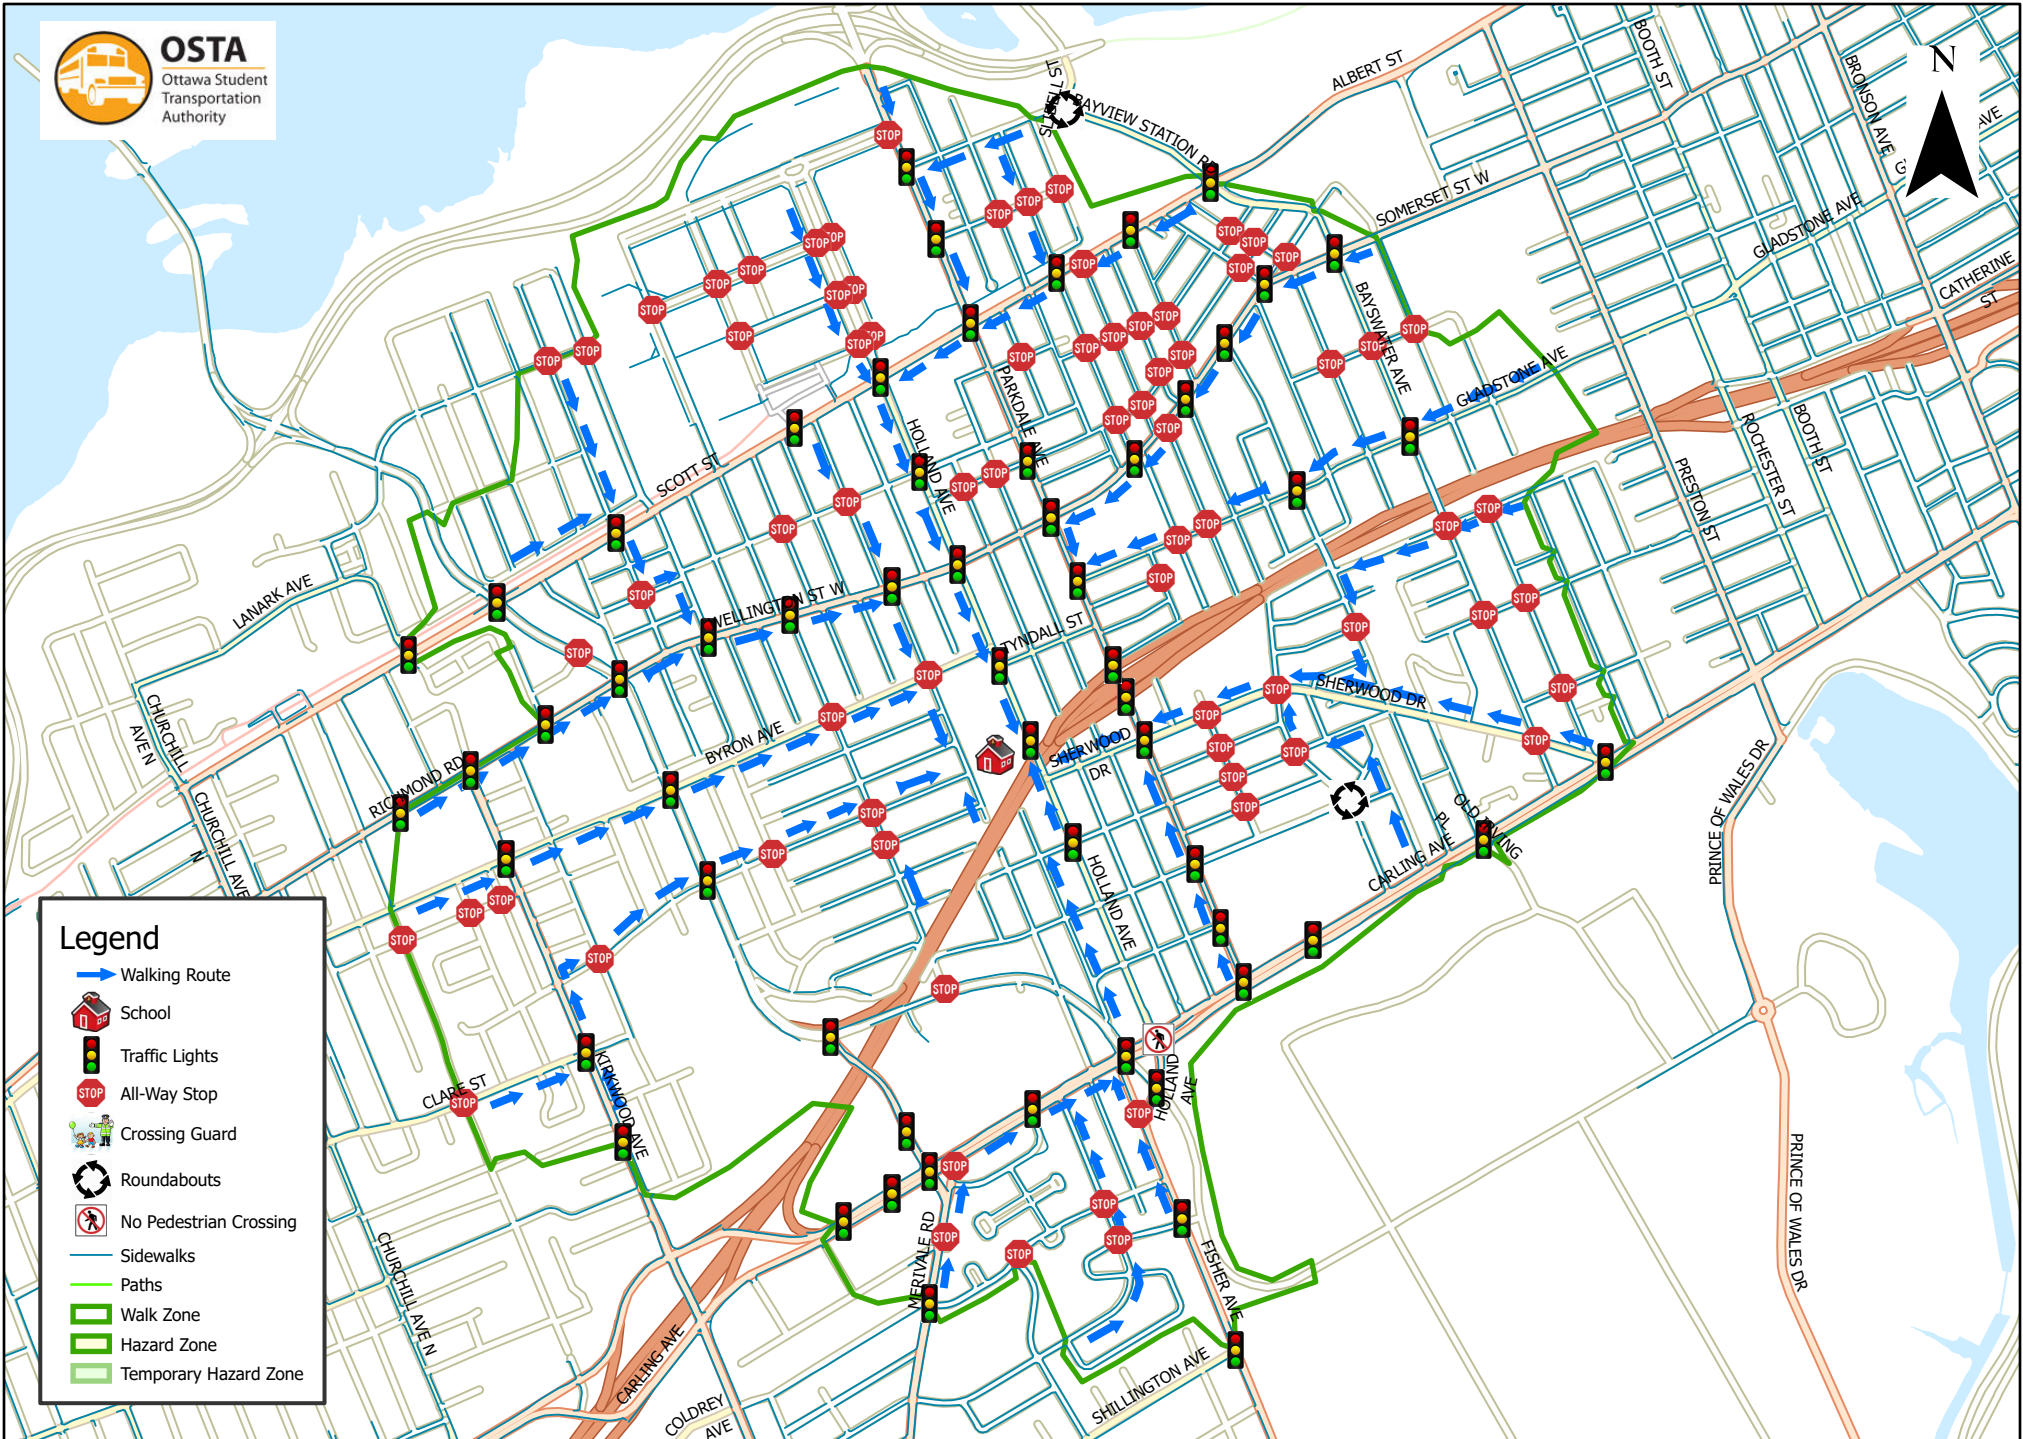

# Fisher Park P.S./Summit Altern. School 1.6 km Walk Zone Grades 7-8

- Legend**
- Walking Route
  - School
  - Traffic Lights
  - All-Way Stop
  - Crossing Guard
  - Roundabouts
  - No Pedestrian Crossing
  - Sidewalks
  - Paths
  - Walk Zone
  - Hazard Zone
  - Temporary Hazard Zone

This map is intended for information purposes only. Ottawa Student Transportation Authority assumes no responsibility for people using these routes.