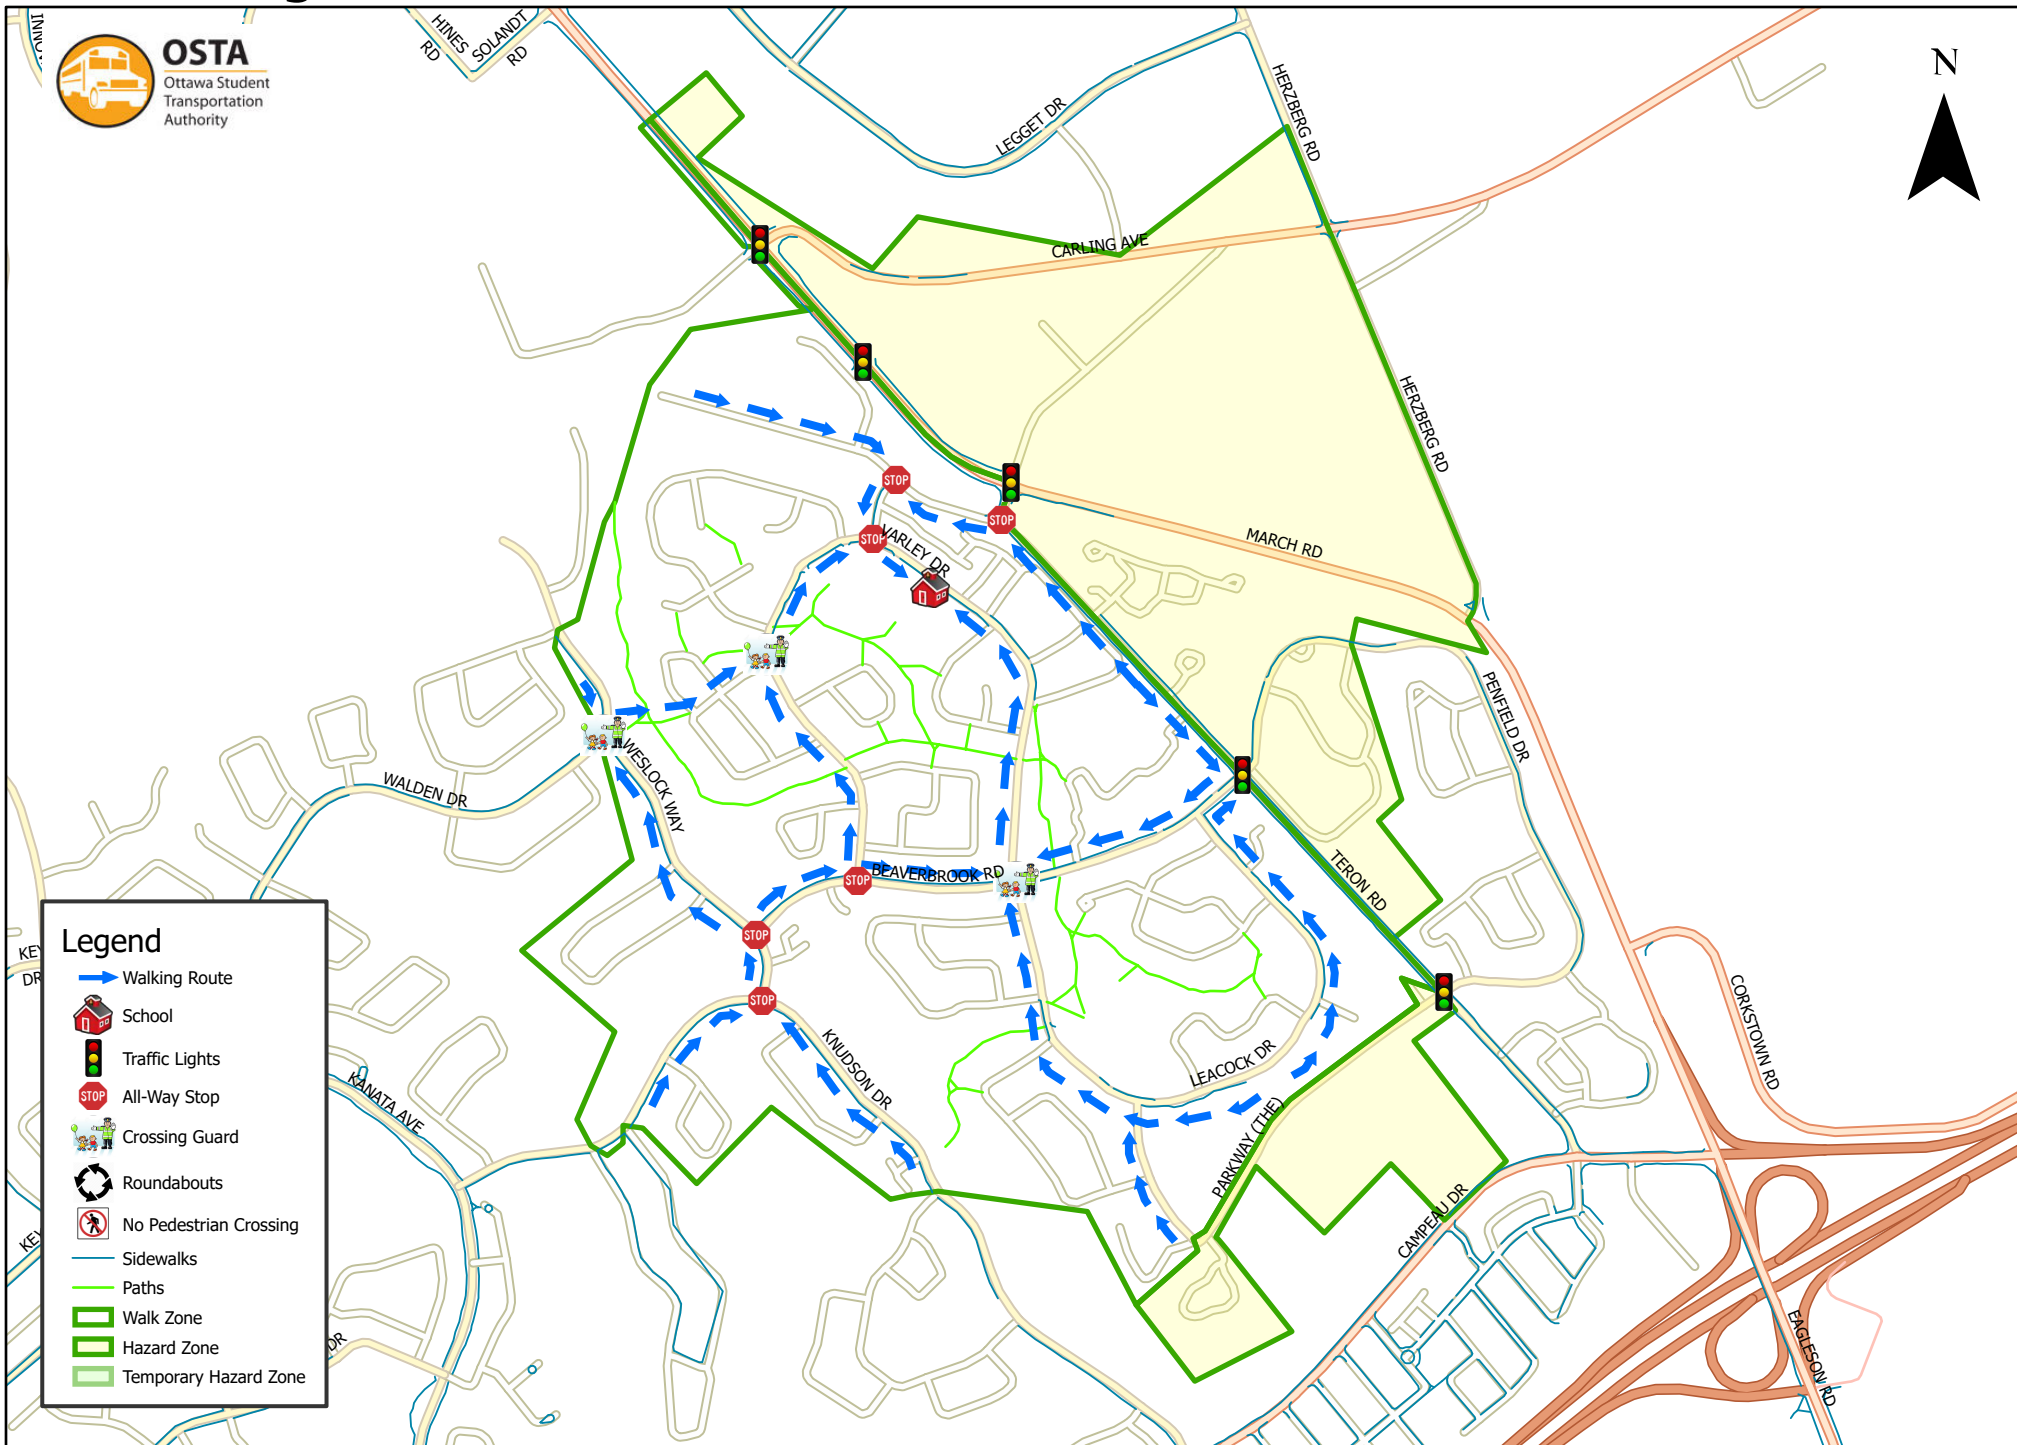

Georges Vanier Catholic School 1.6 km Walk Zone Grades 1-3

- Legend**
- Walking Route
 - School
 - Traffic Lights
 - All-Way Stop
 - Crossing Guard
 - Roundabouts
 - No Pedestrian Crossing
 - Sidewalks
 - Paths
 - Walk Zone
 - Hazard Zone
 - Temporary Hazard Zone

This map is intended for information purposes only. Ottawa Student Transportation Authority assumes no responsibility for people using these routes.