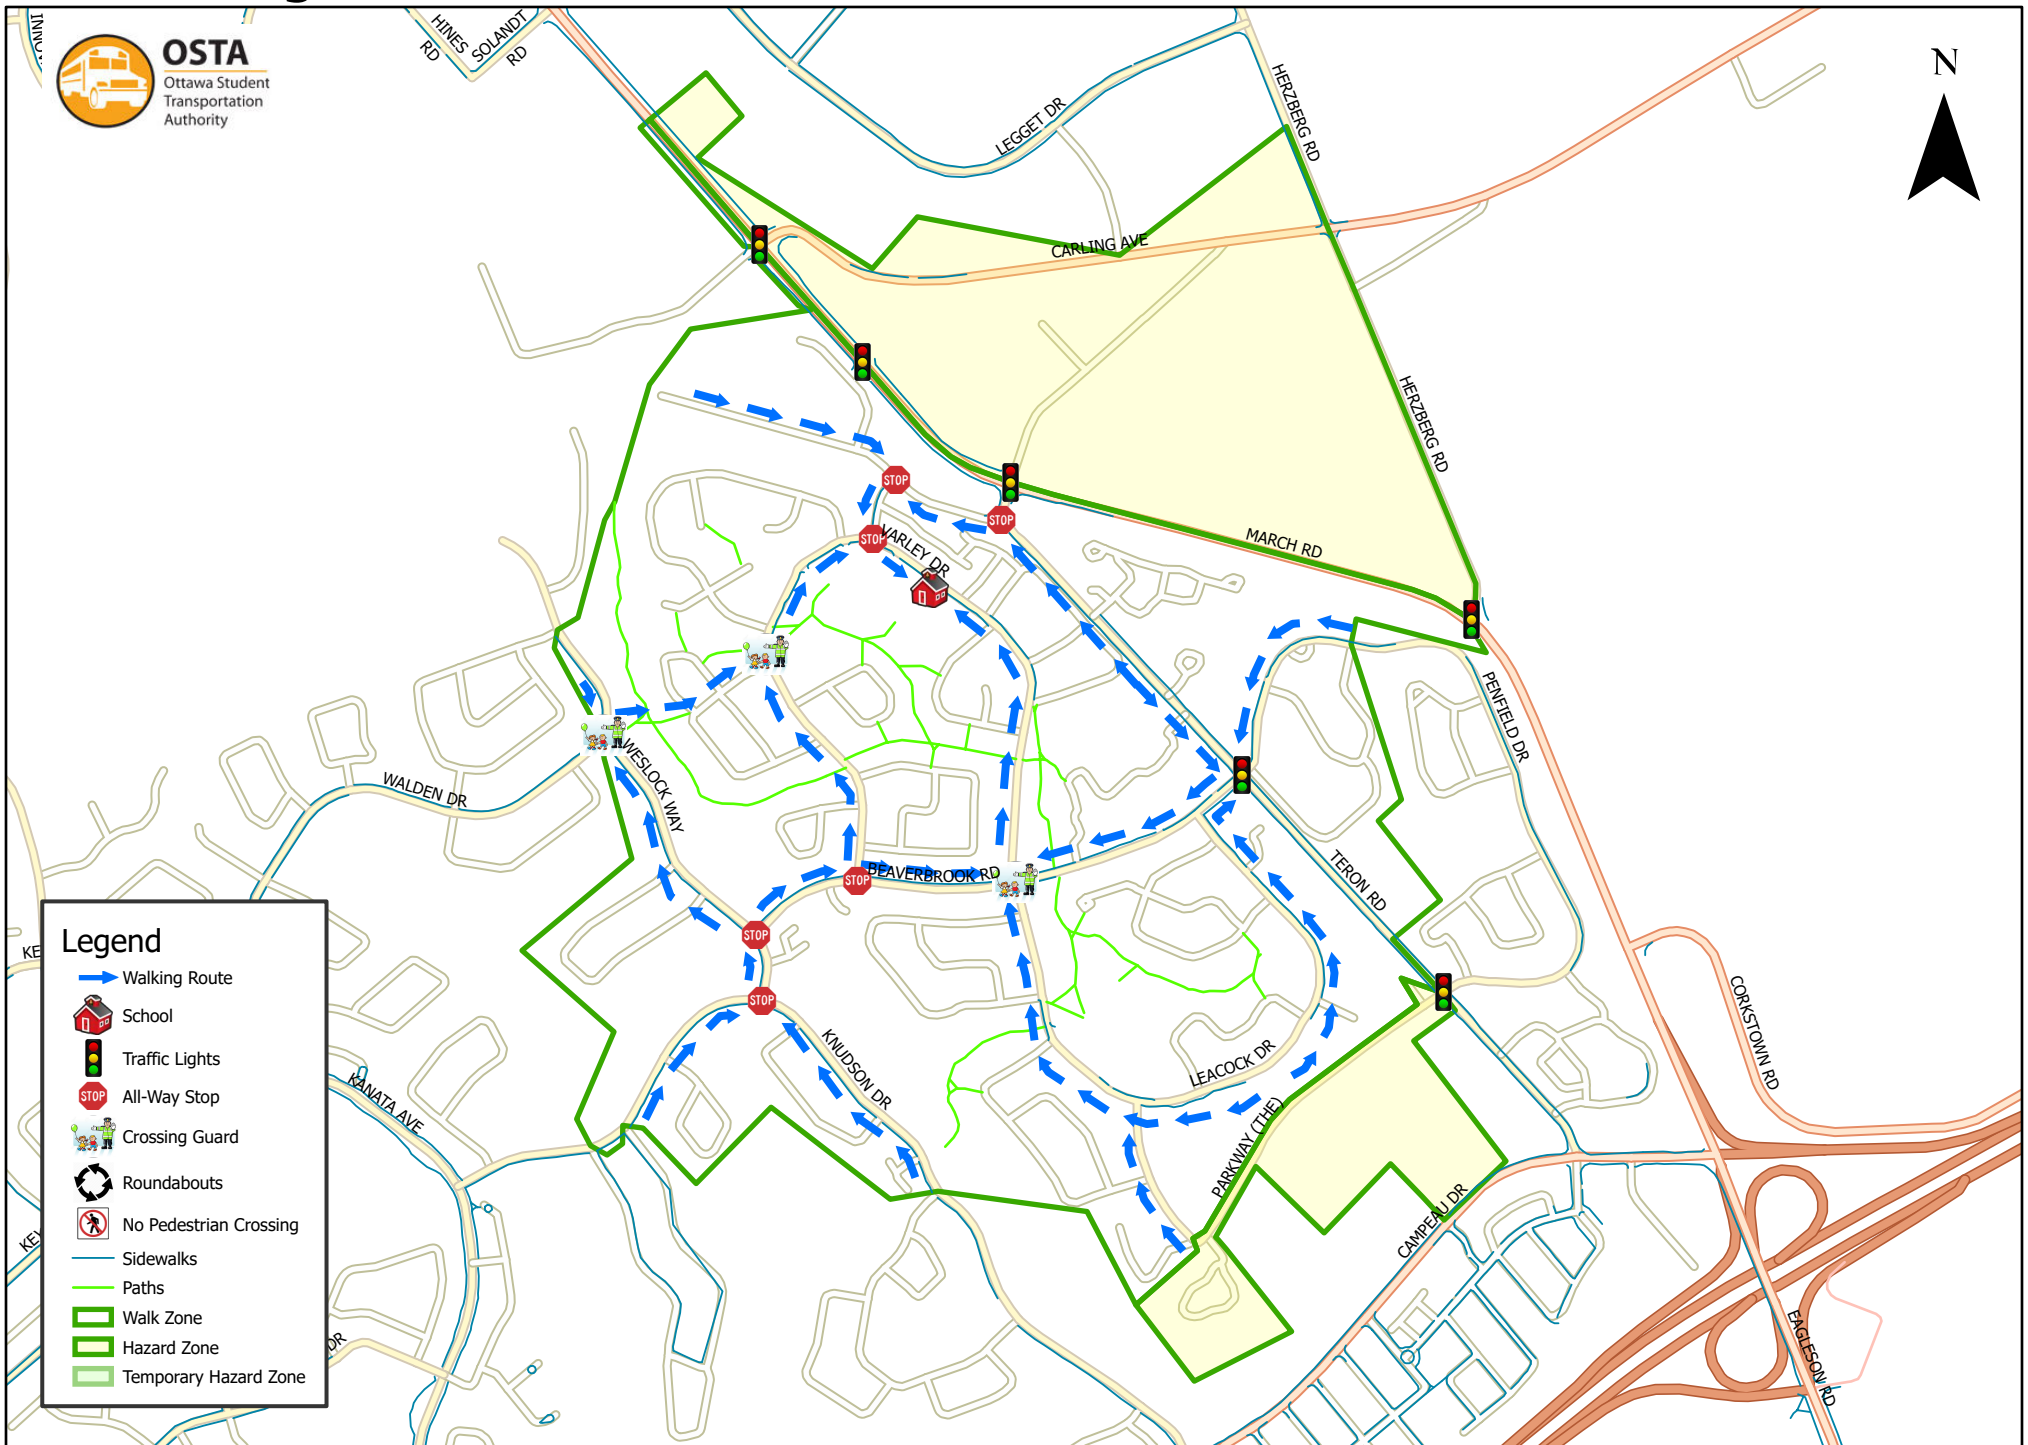

Georges Vanier Catholic School 1.6 km Walk Zone Grades 4-6

Legend

- Walking Route
- School
- Traffic Lights
- All-Way Stop
- Crossing Guard
- Roundabouts
- No Pedestrian Crossing
- Sidewalks
- Paths
- Walk Zone
- Hazard Zone
- Temporary Hazard Zone

This map is intended for information purposes only. Ottawa Student Transportation Authority assumes no responsibility for people using these routes.