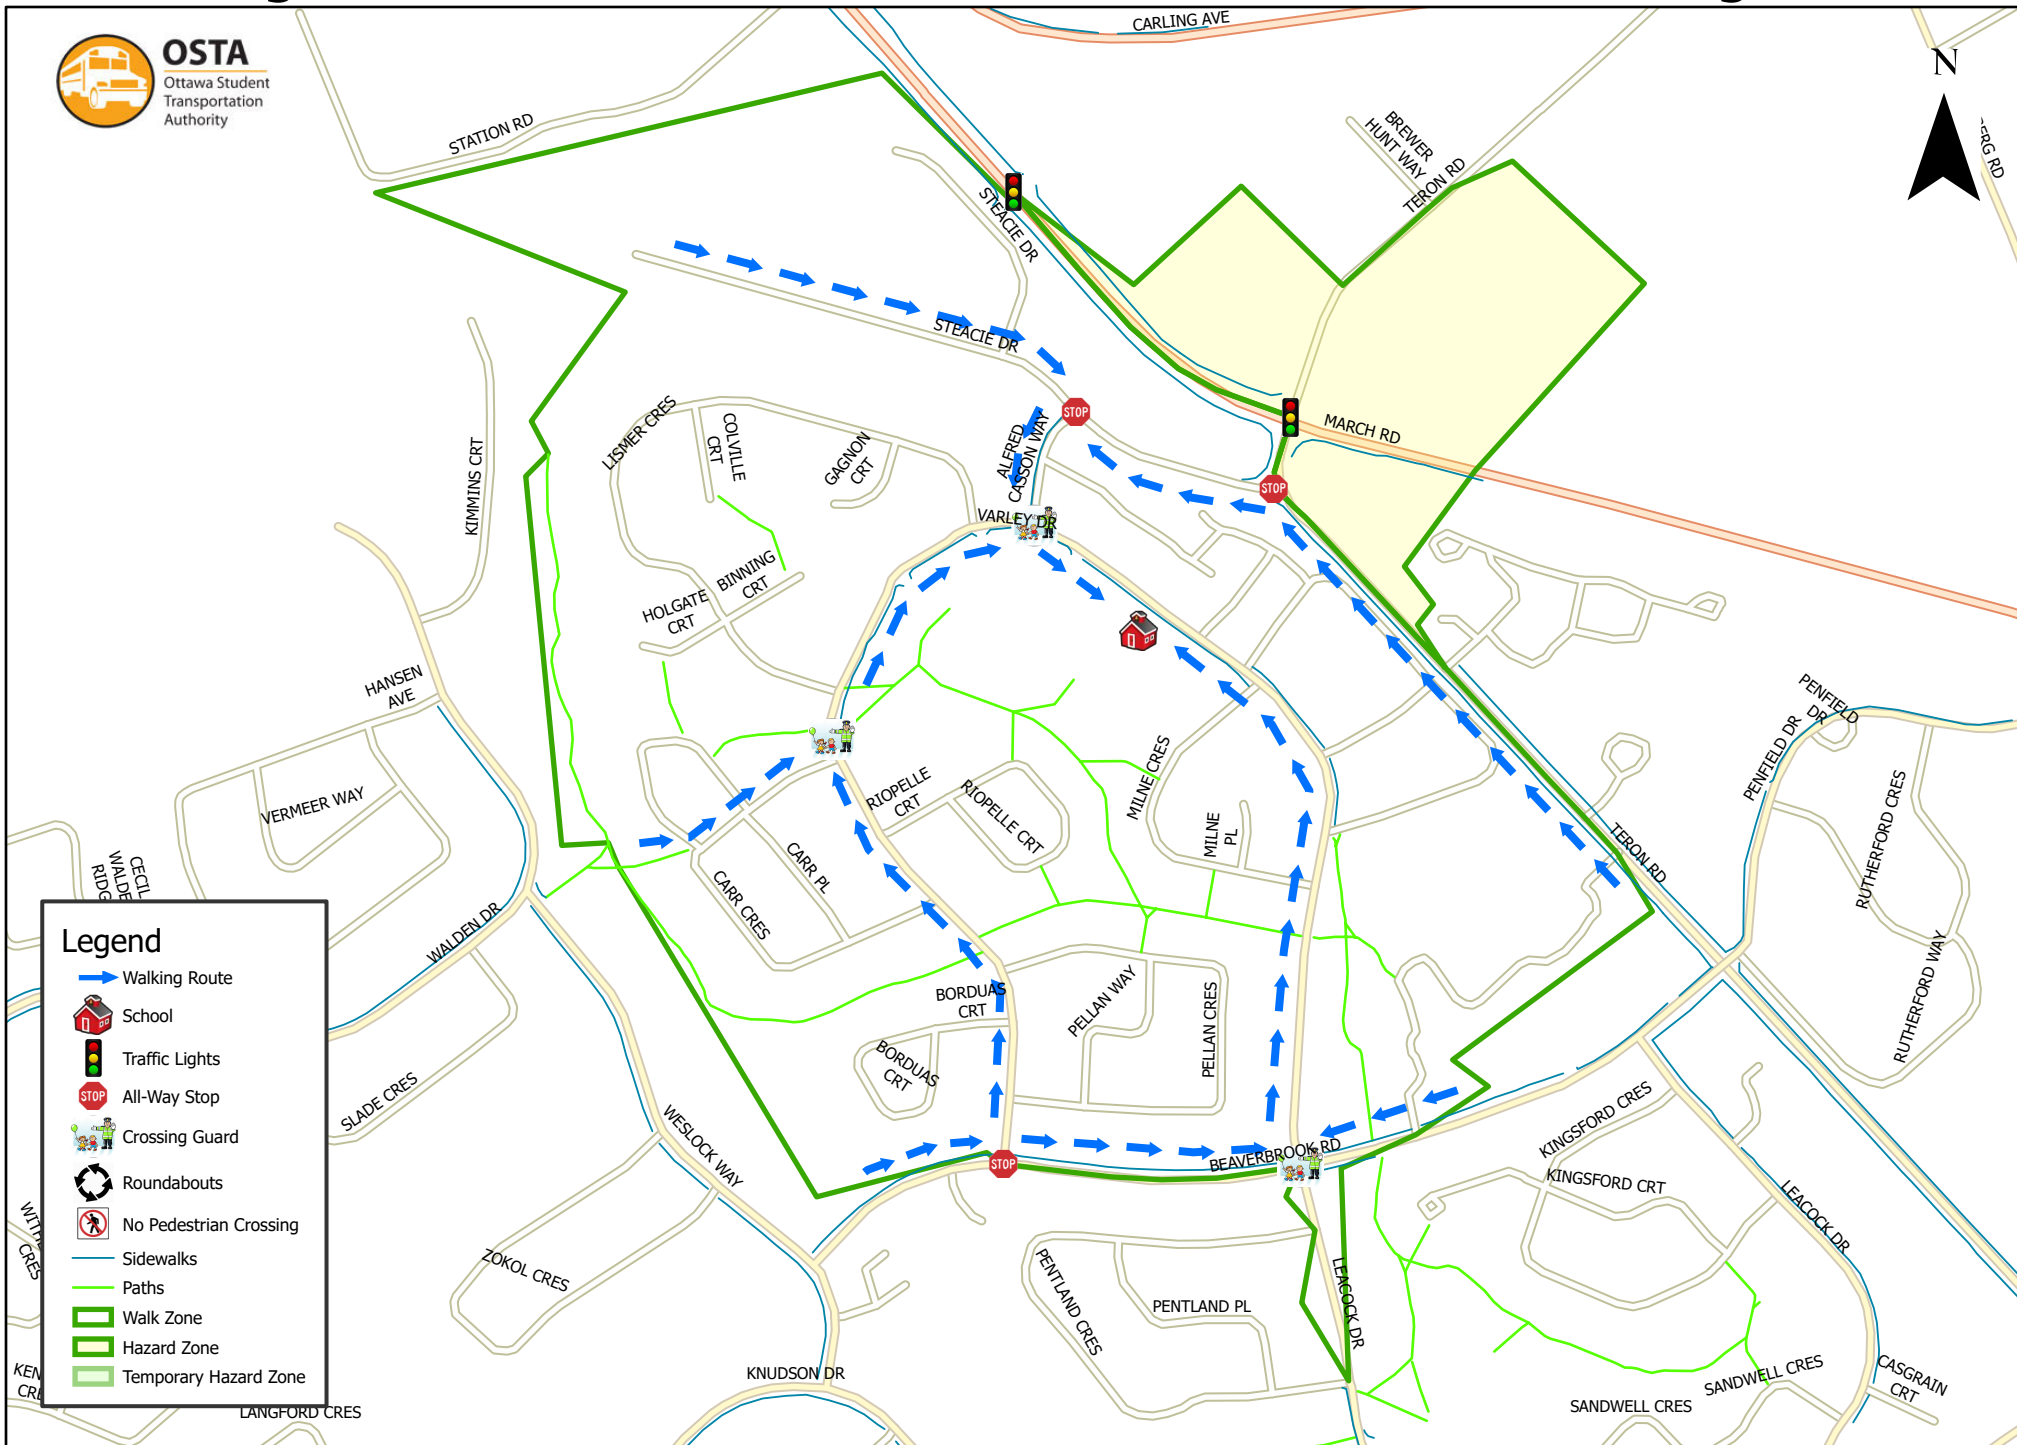

Georges Vanier Catholic School 800 m Walk Zone Kindergarten

Legend

- Walking Route
- School
- Traffic Lights
- All-Way Stop
- Crossing Guard
- Roundabouts
- No Pedestrian Crossing
- Sidewalks
- Paths
- Walk Zone
- Hazard Zone
- Temporary Hazard Zone

This map is intended for information purposes only. Ottawa Student Transportation Authority assumes no responsibility for people using these routes.