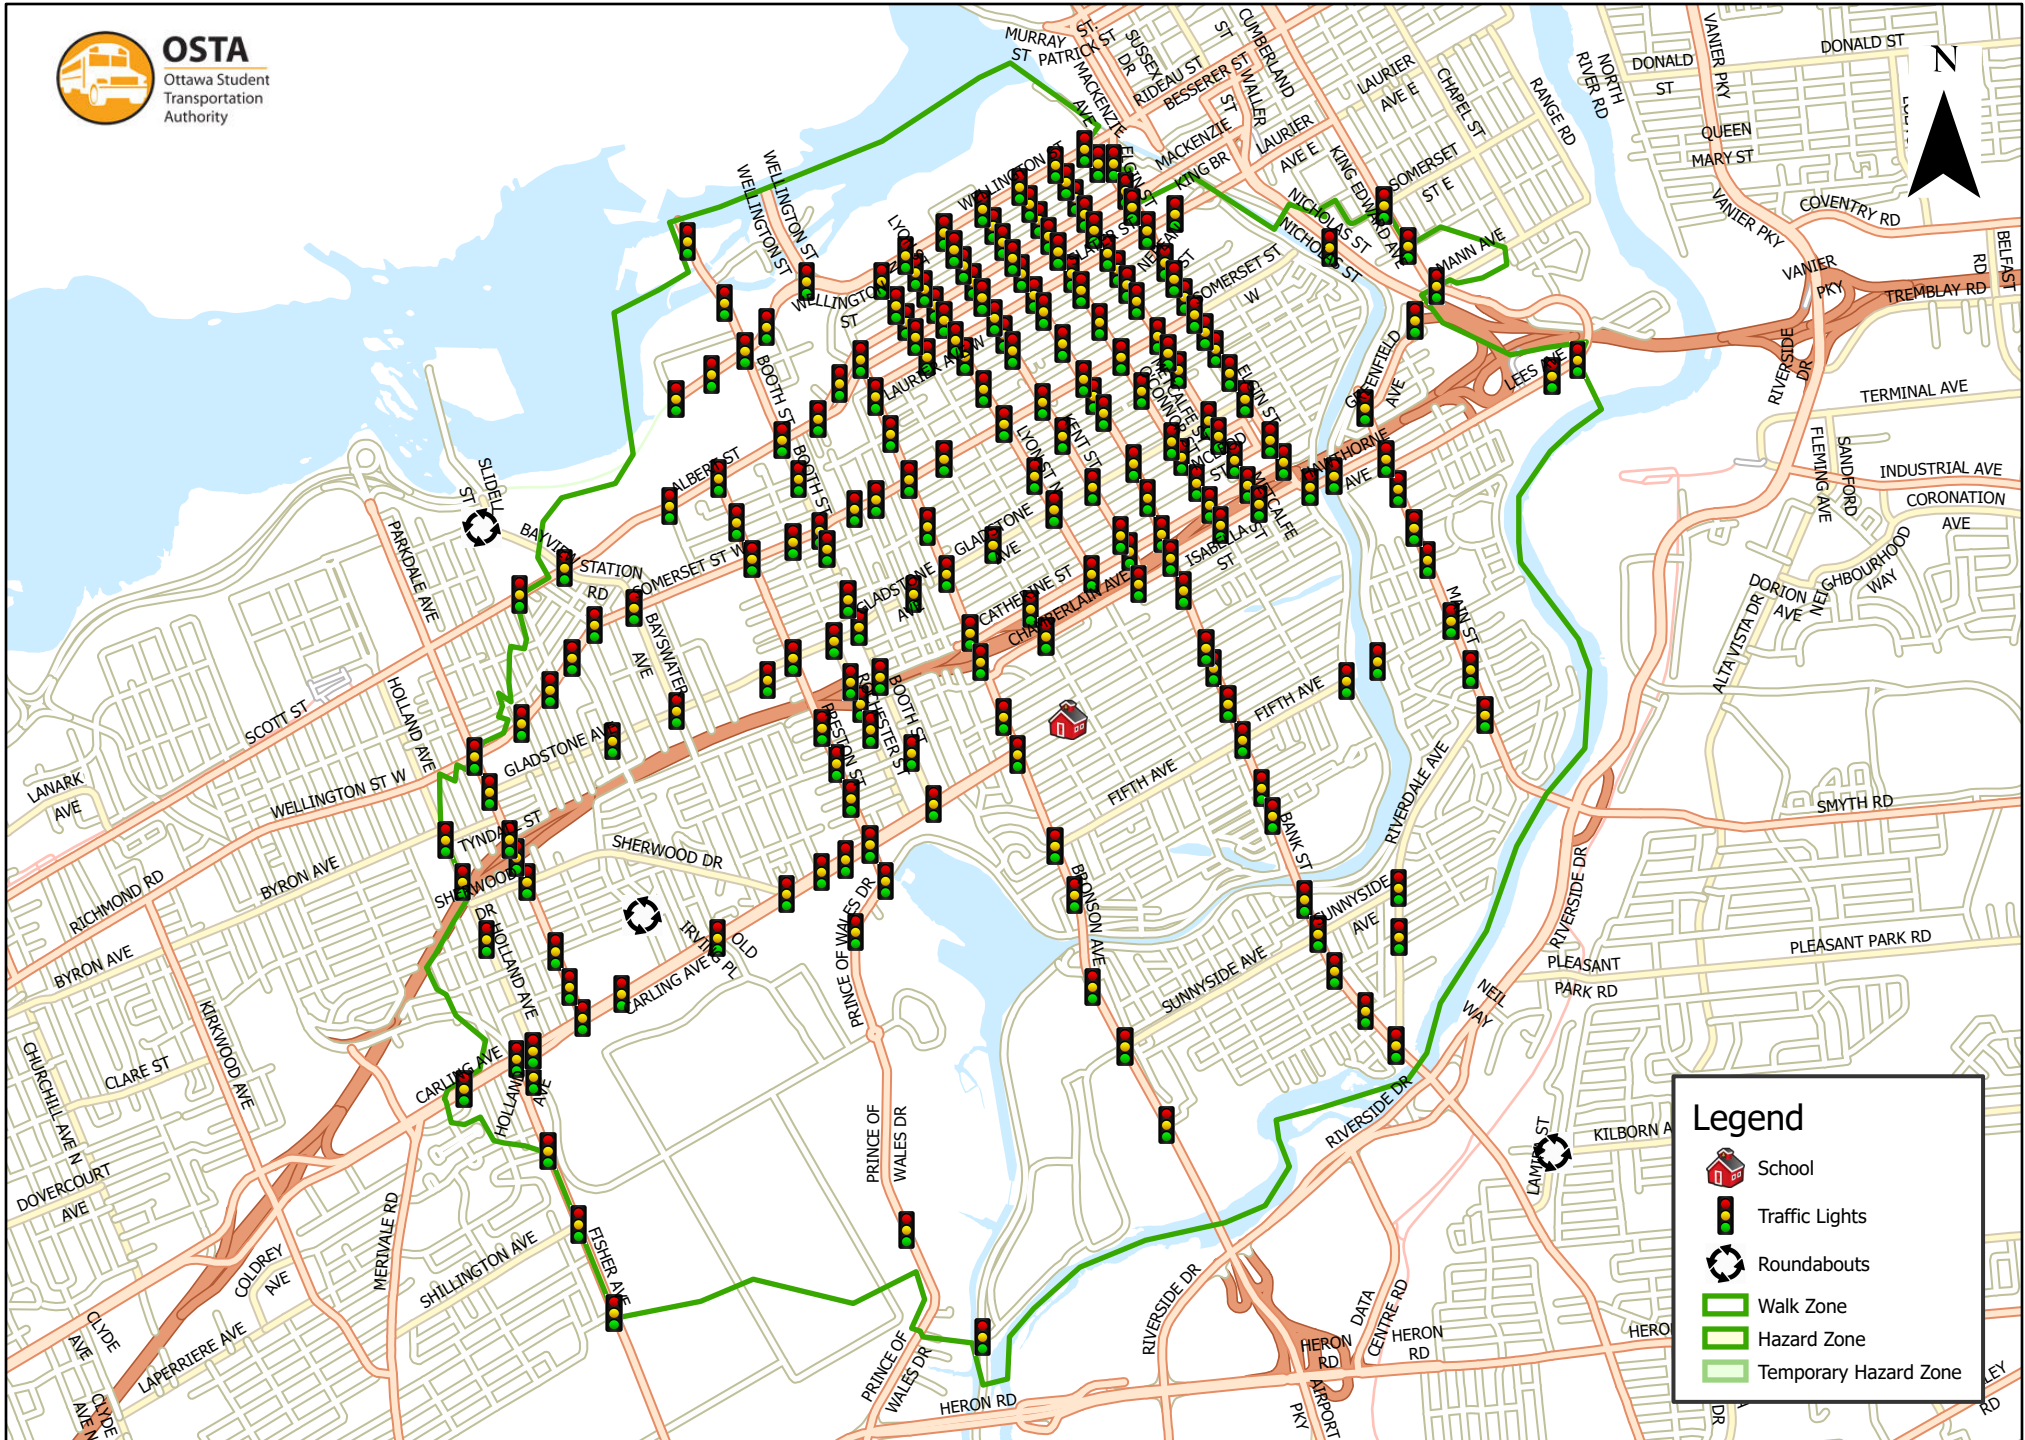

Glebe Collegiate Institute 3.2 km Walk Zone Grades 9-12

This map is intended for information purposes only. Ottawa Student Transportation Authority assumes no responsibility for people using these routes.