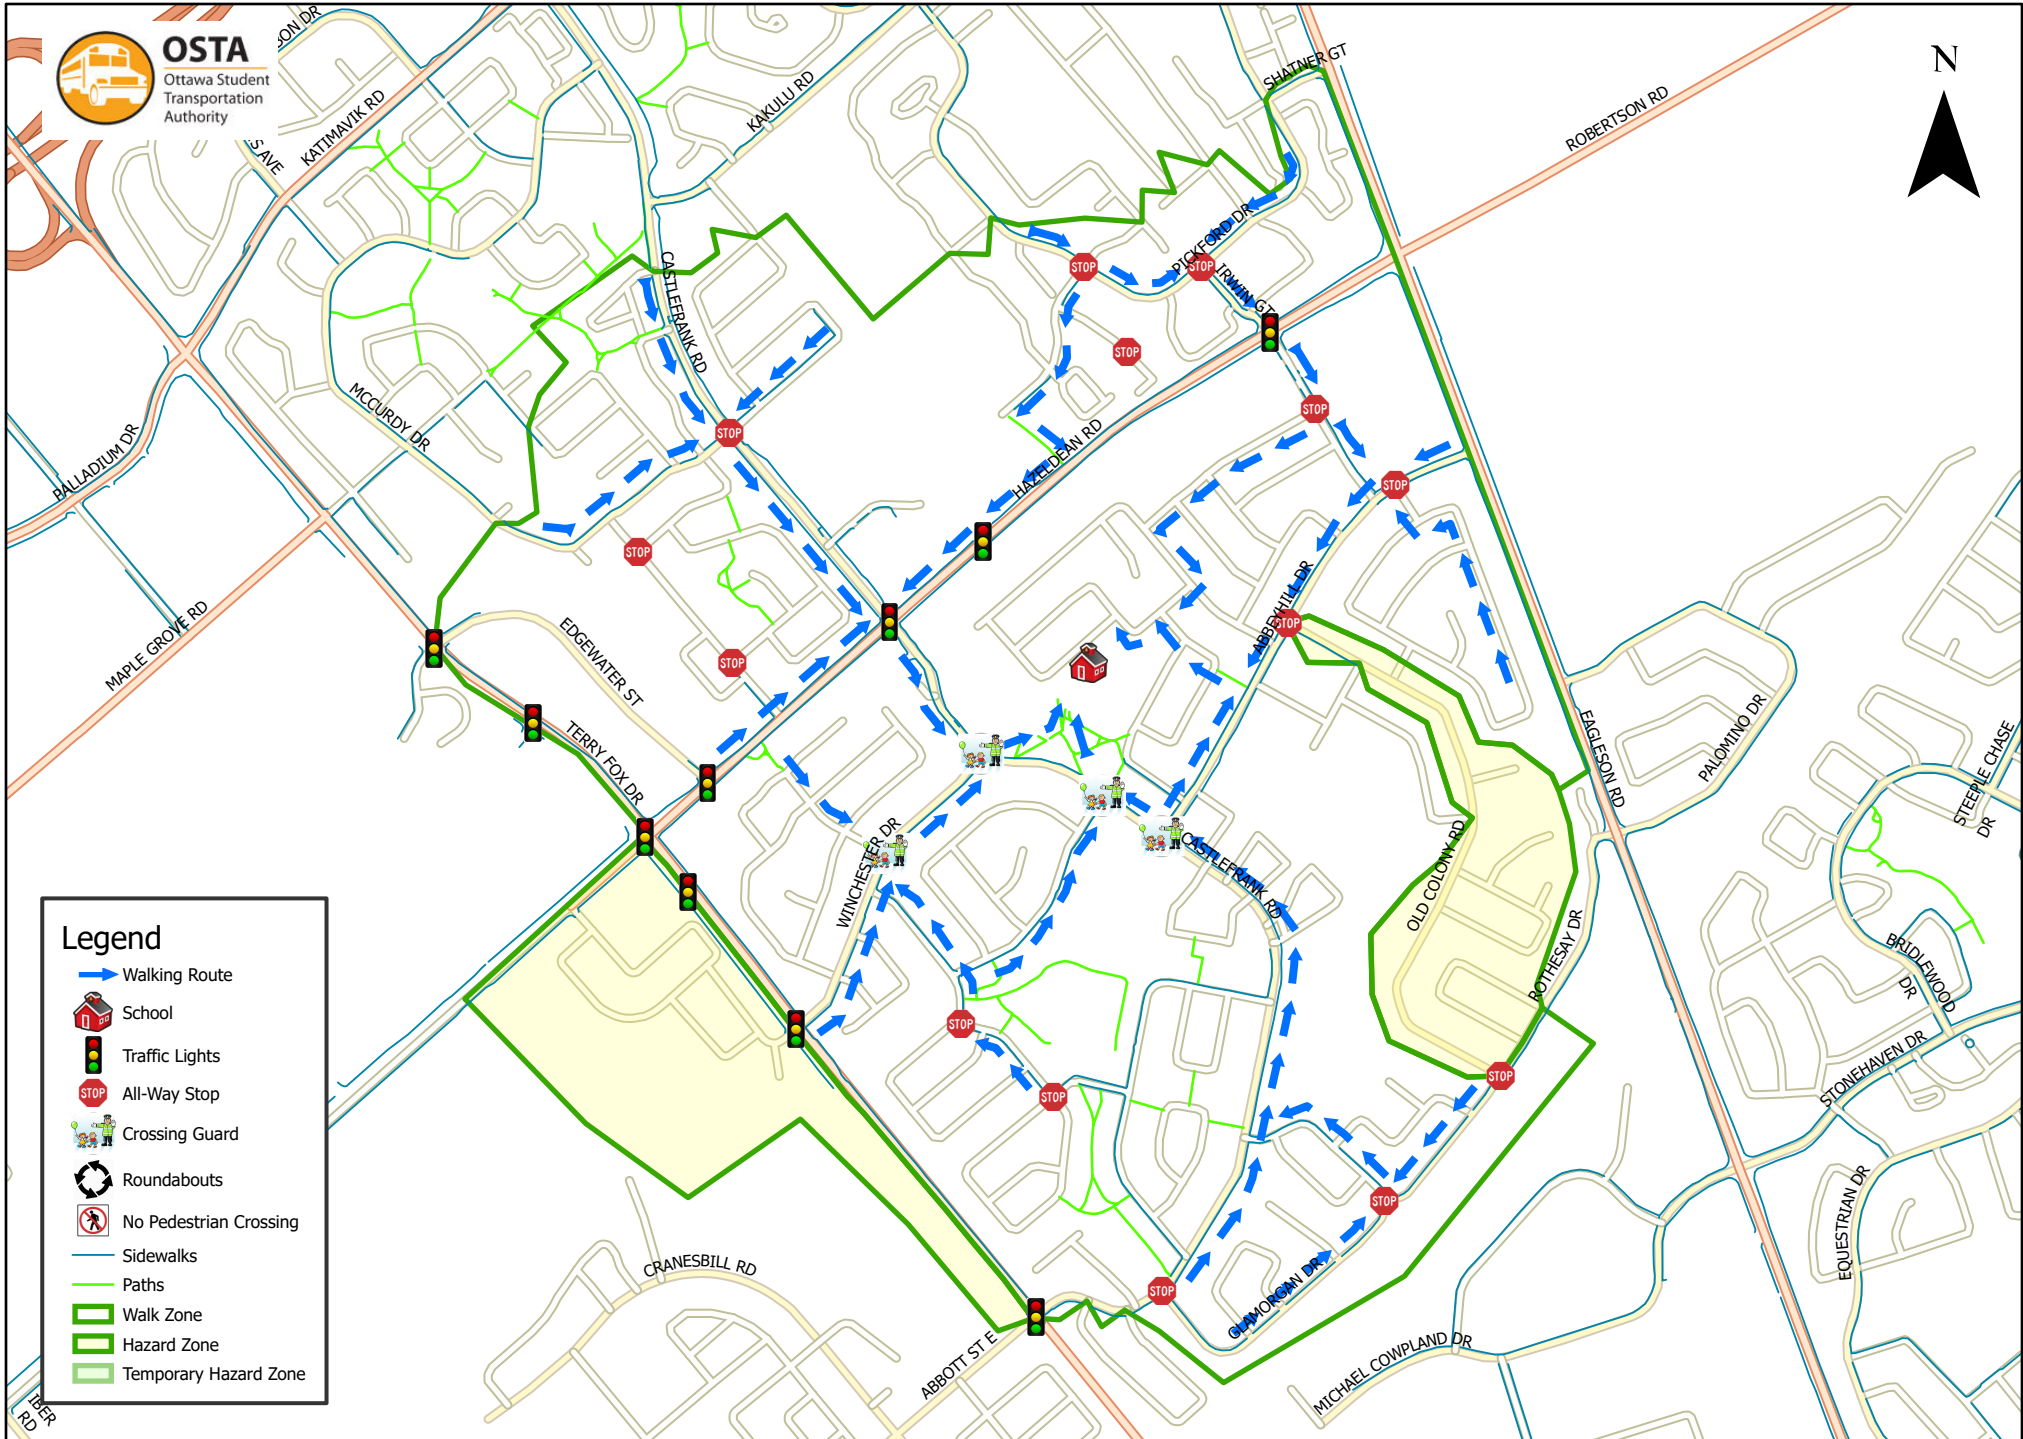

Glen Cairn Public School 1.6 km Walk Zone Grades 7-8

This map is intended for information purposes only. Ottawa Student Transportation Authority assumes no responsibility for people using these routes.