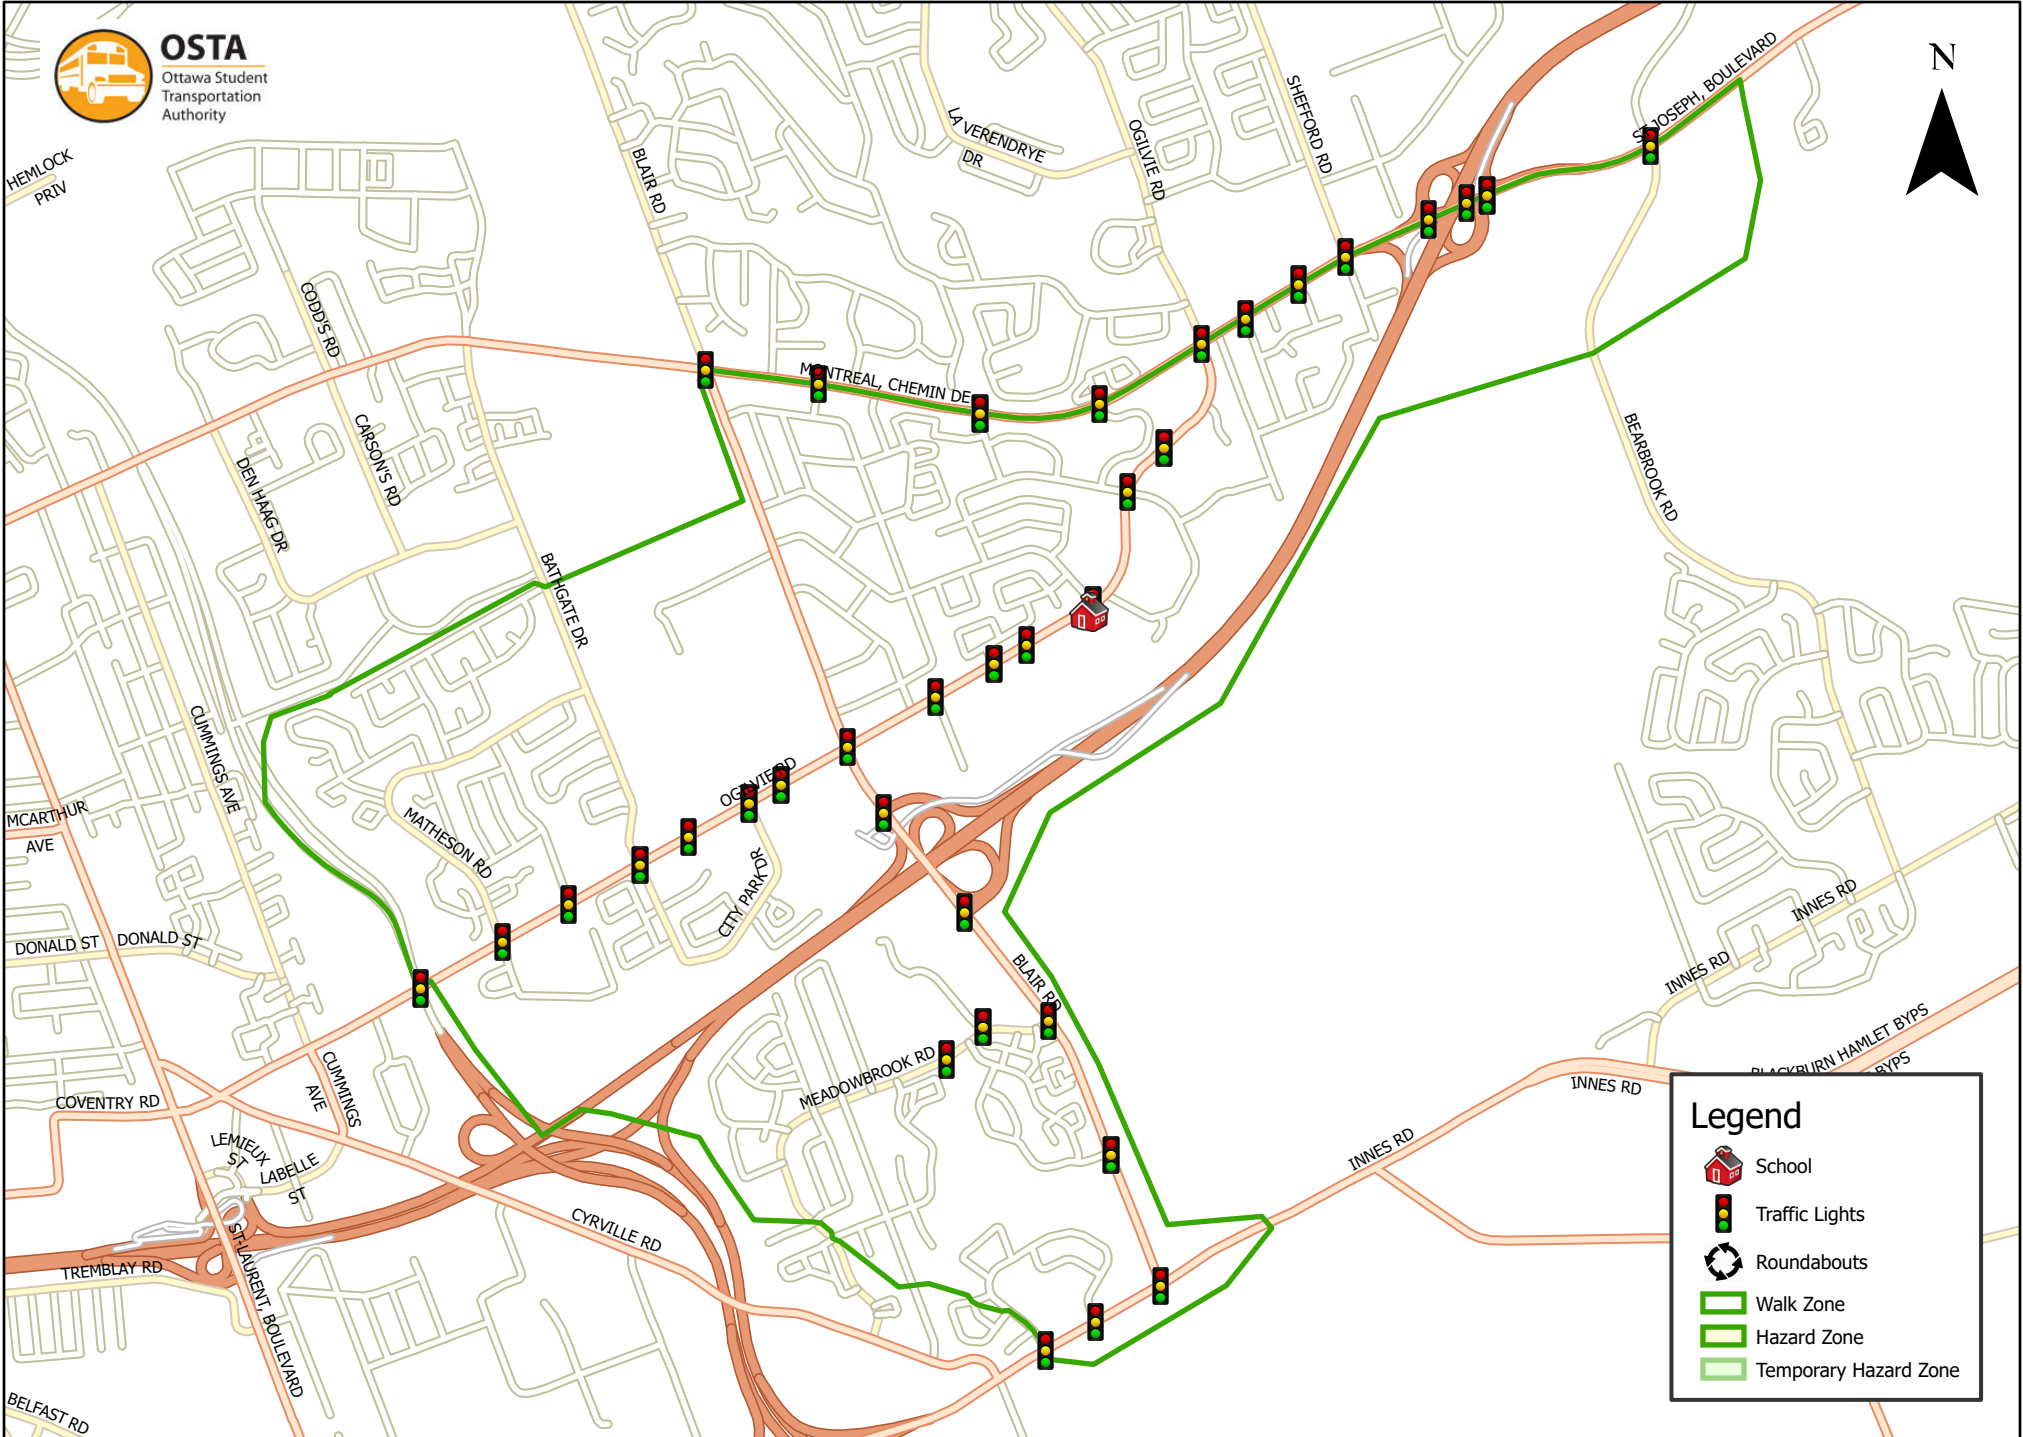

Gloucester High School 3.2 km Walk Zone Grades 9-12

This map is intended for information purposes only. Ottawa Student Transportation Authority assumes no responsibility for people using these routes.