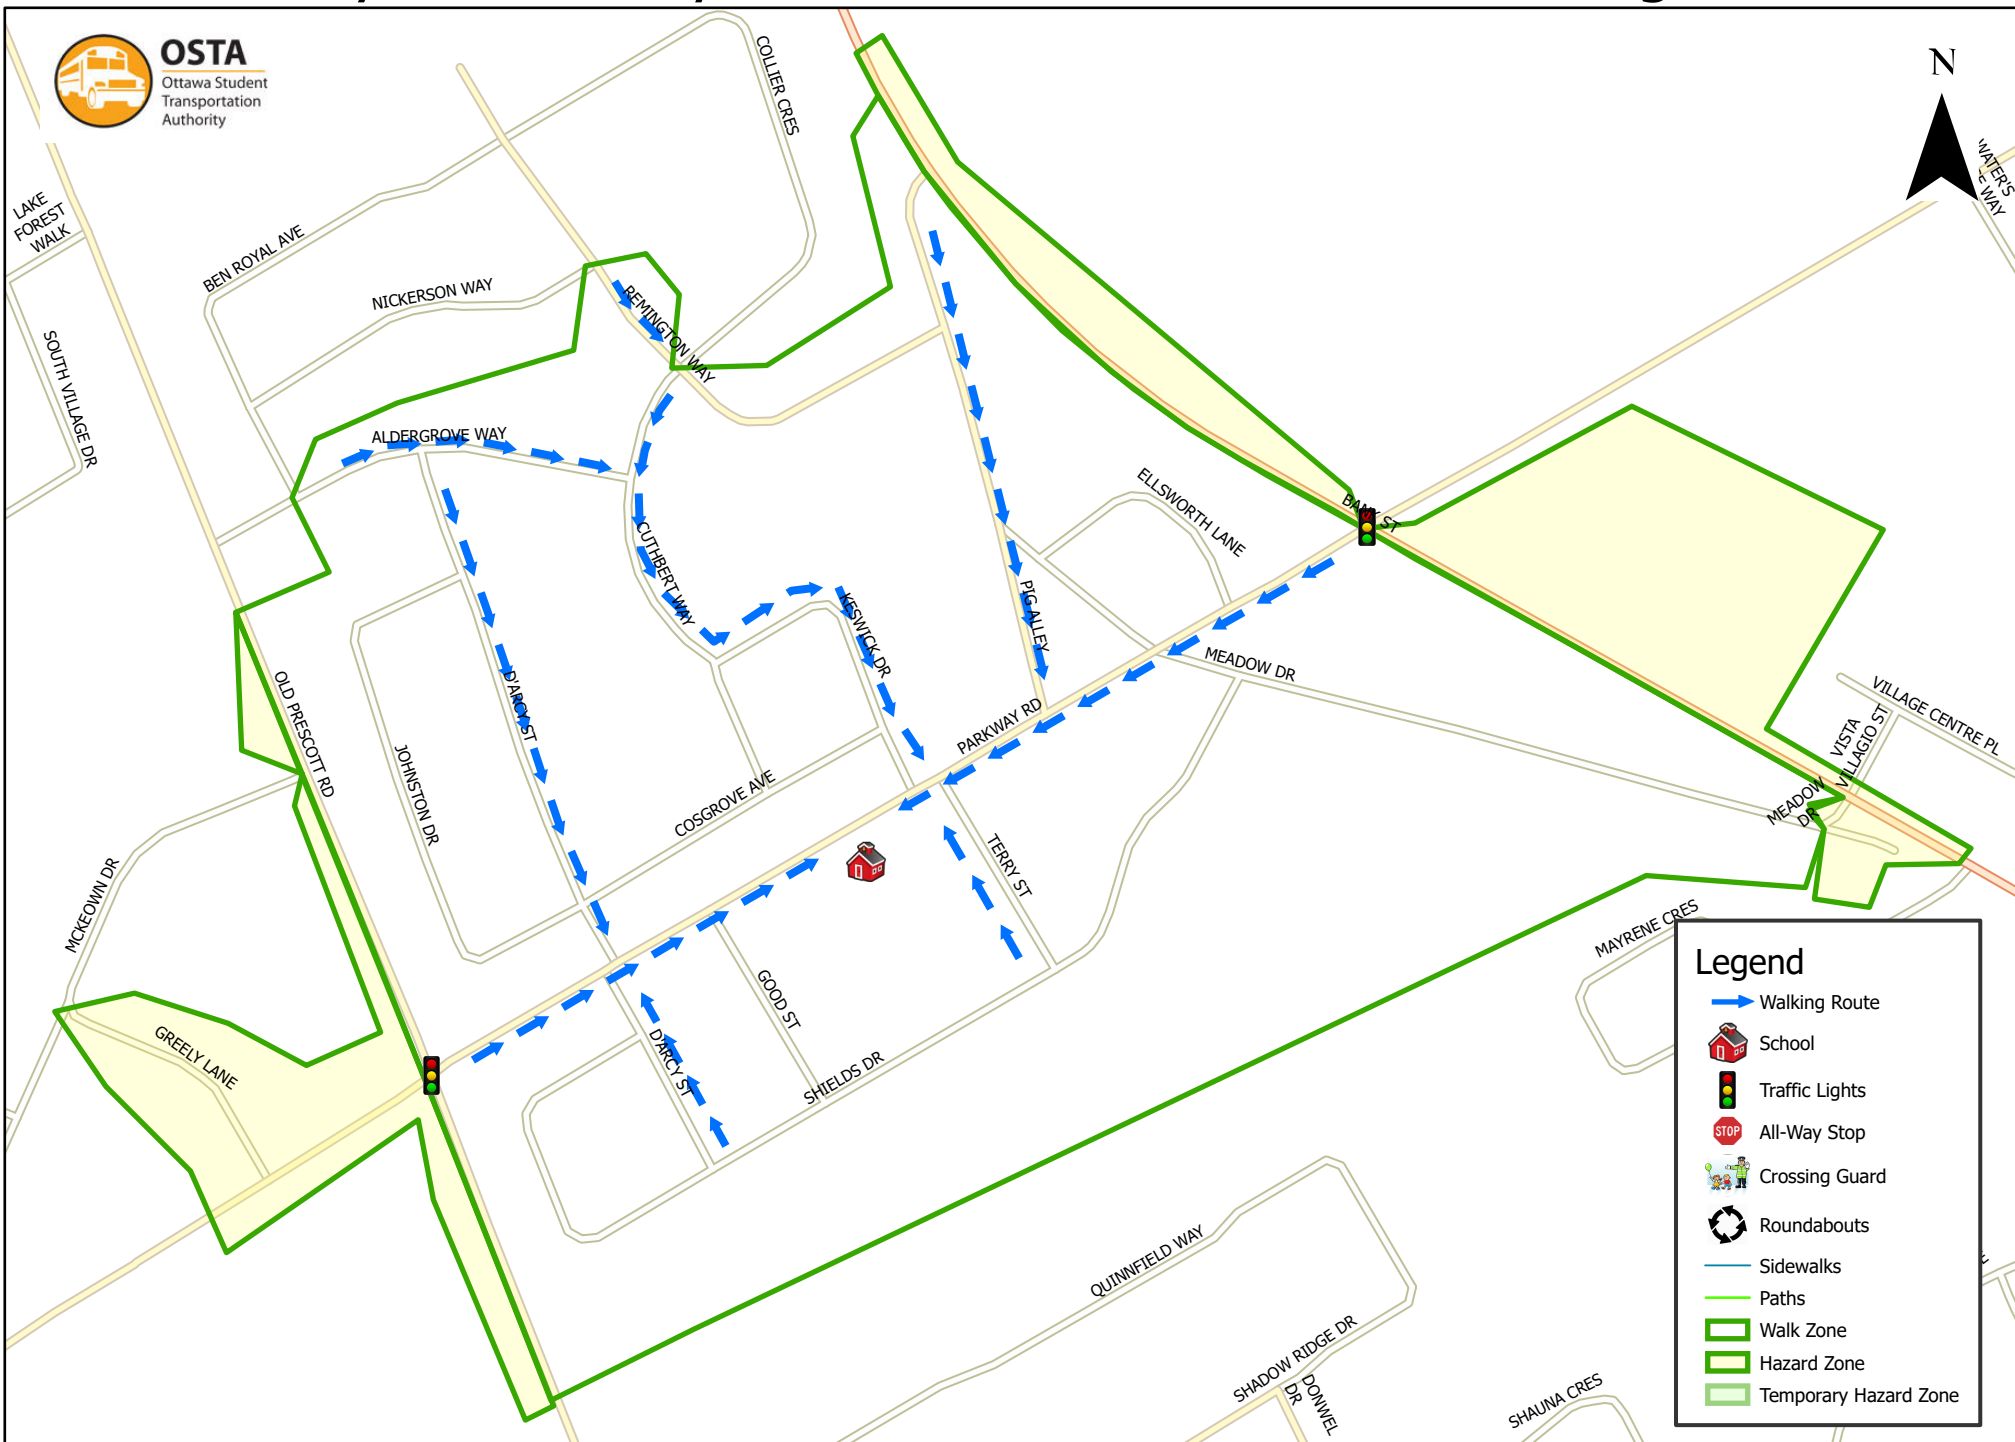

Greely Elementary School 800 m Walk Zone Kindergarten

Legend

- Walking Route
- School
- Traffic Lights
- All-Way Stop
- Crossing Guard
- Roundabouts
- Sidewalks
- Paths
- Walk Zone
- Hazard Zone
- Temporary Hazard Zone

This map is intended for information purposes only. Ottawa Student Transportation Authority assumes no responsibility for people using these routes.