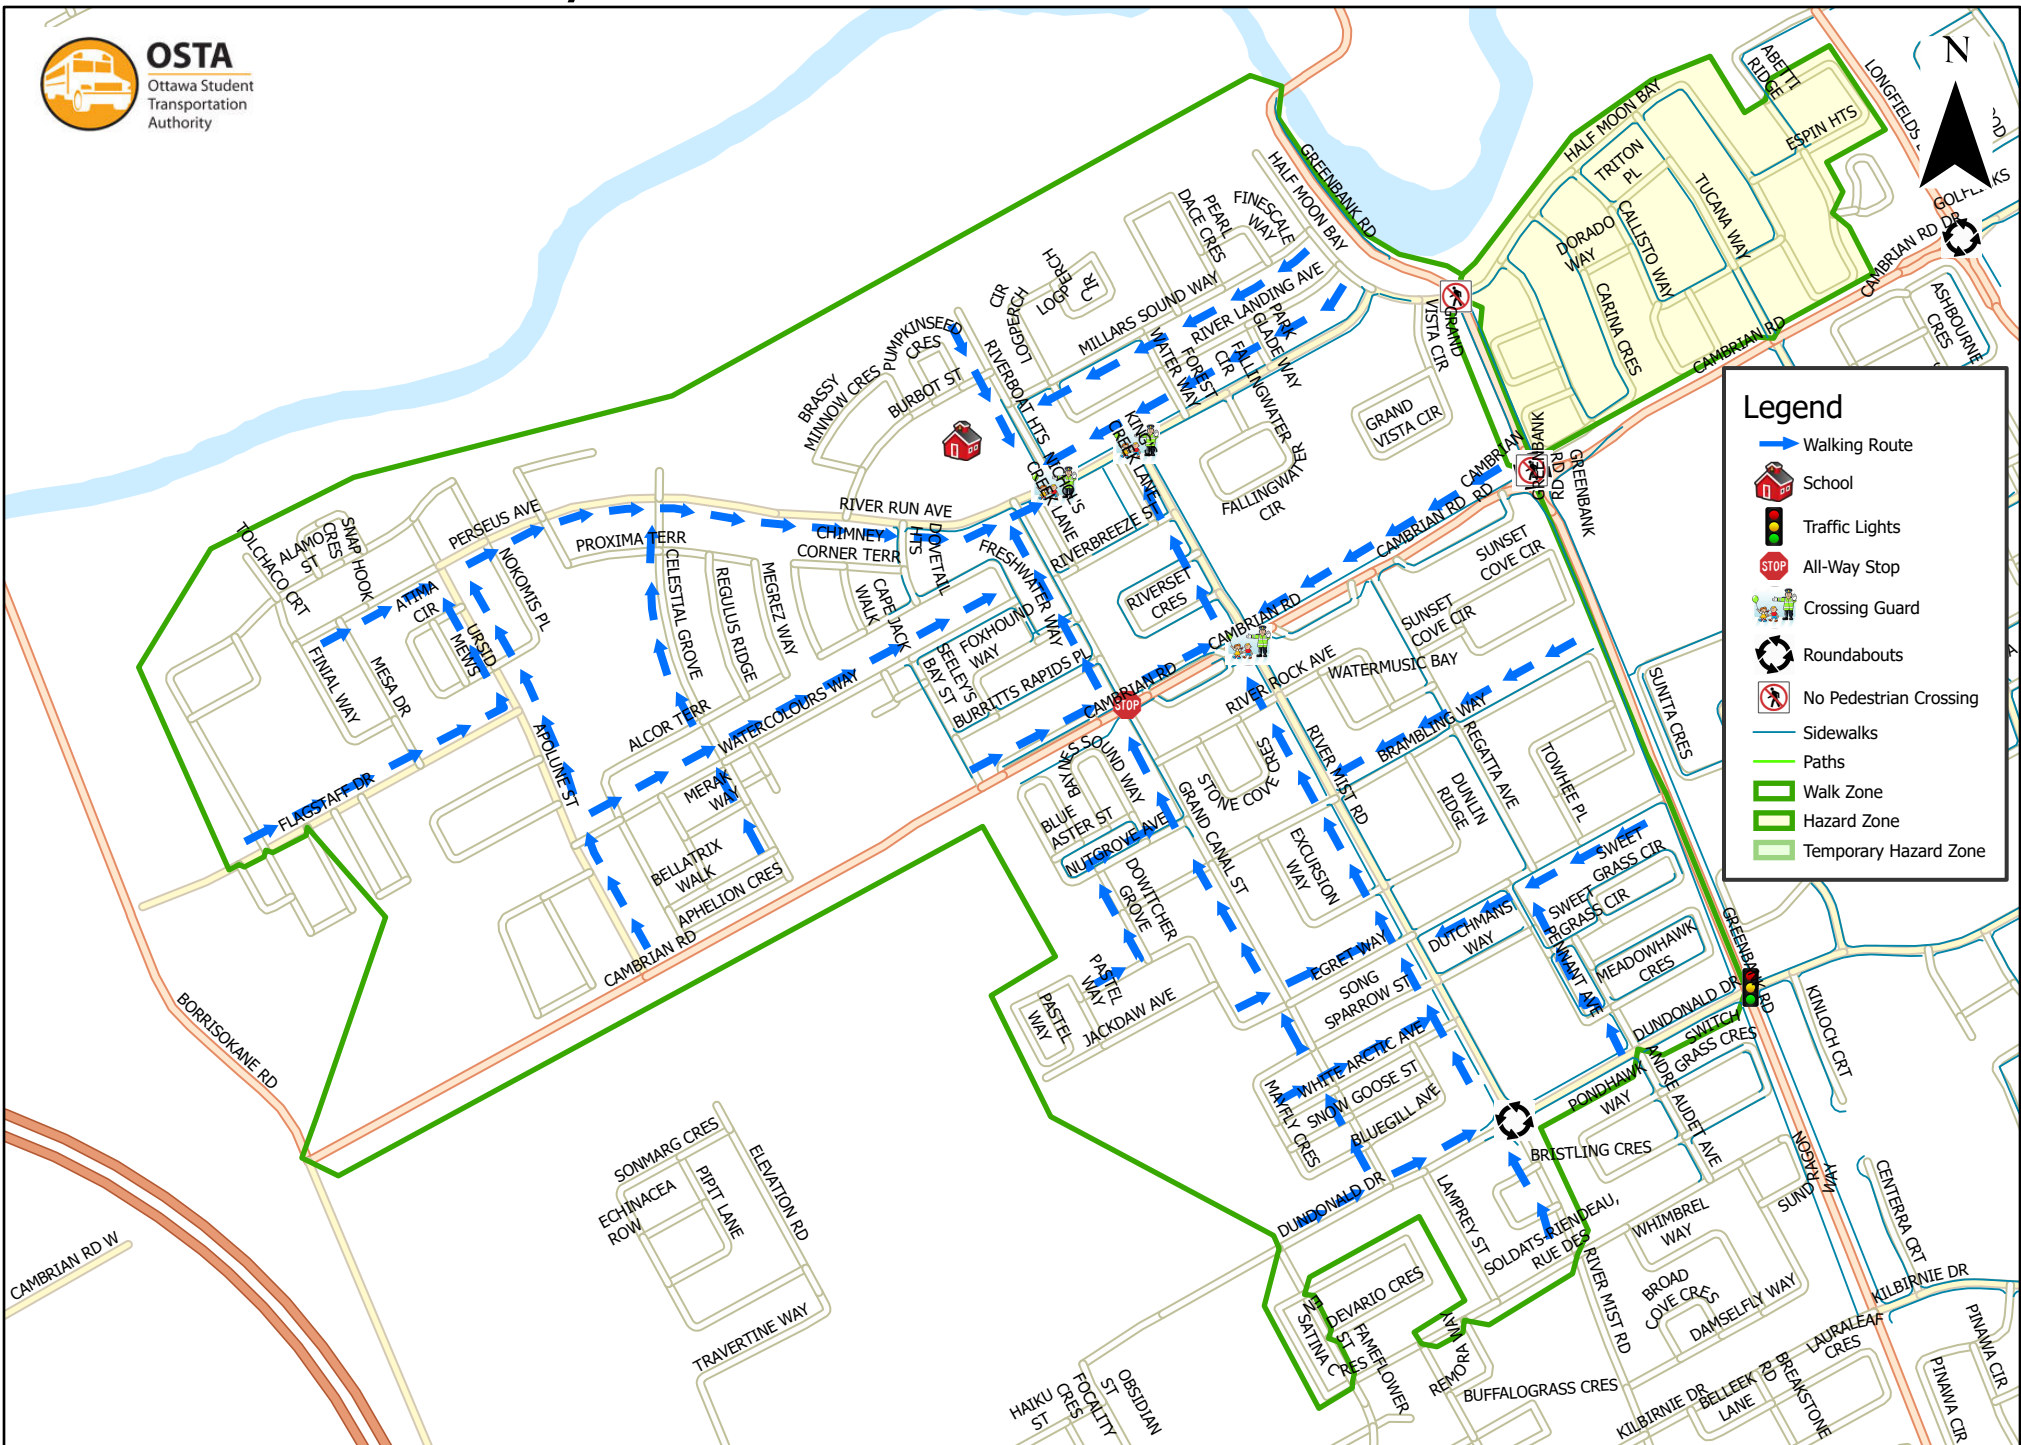

Half Moon Bay Public School 1.6 km Walk Zone Grades 1-6

This map is intended for information purposes only. Ottawa Student Transportation Authority assumes no responsibility for people using these routes.