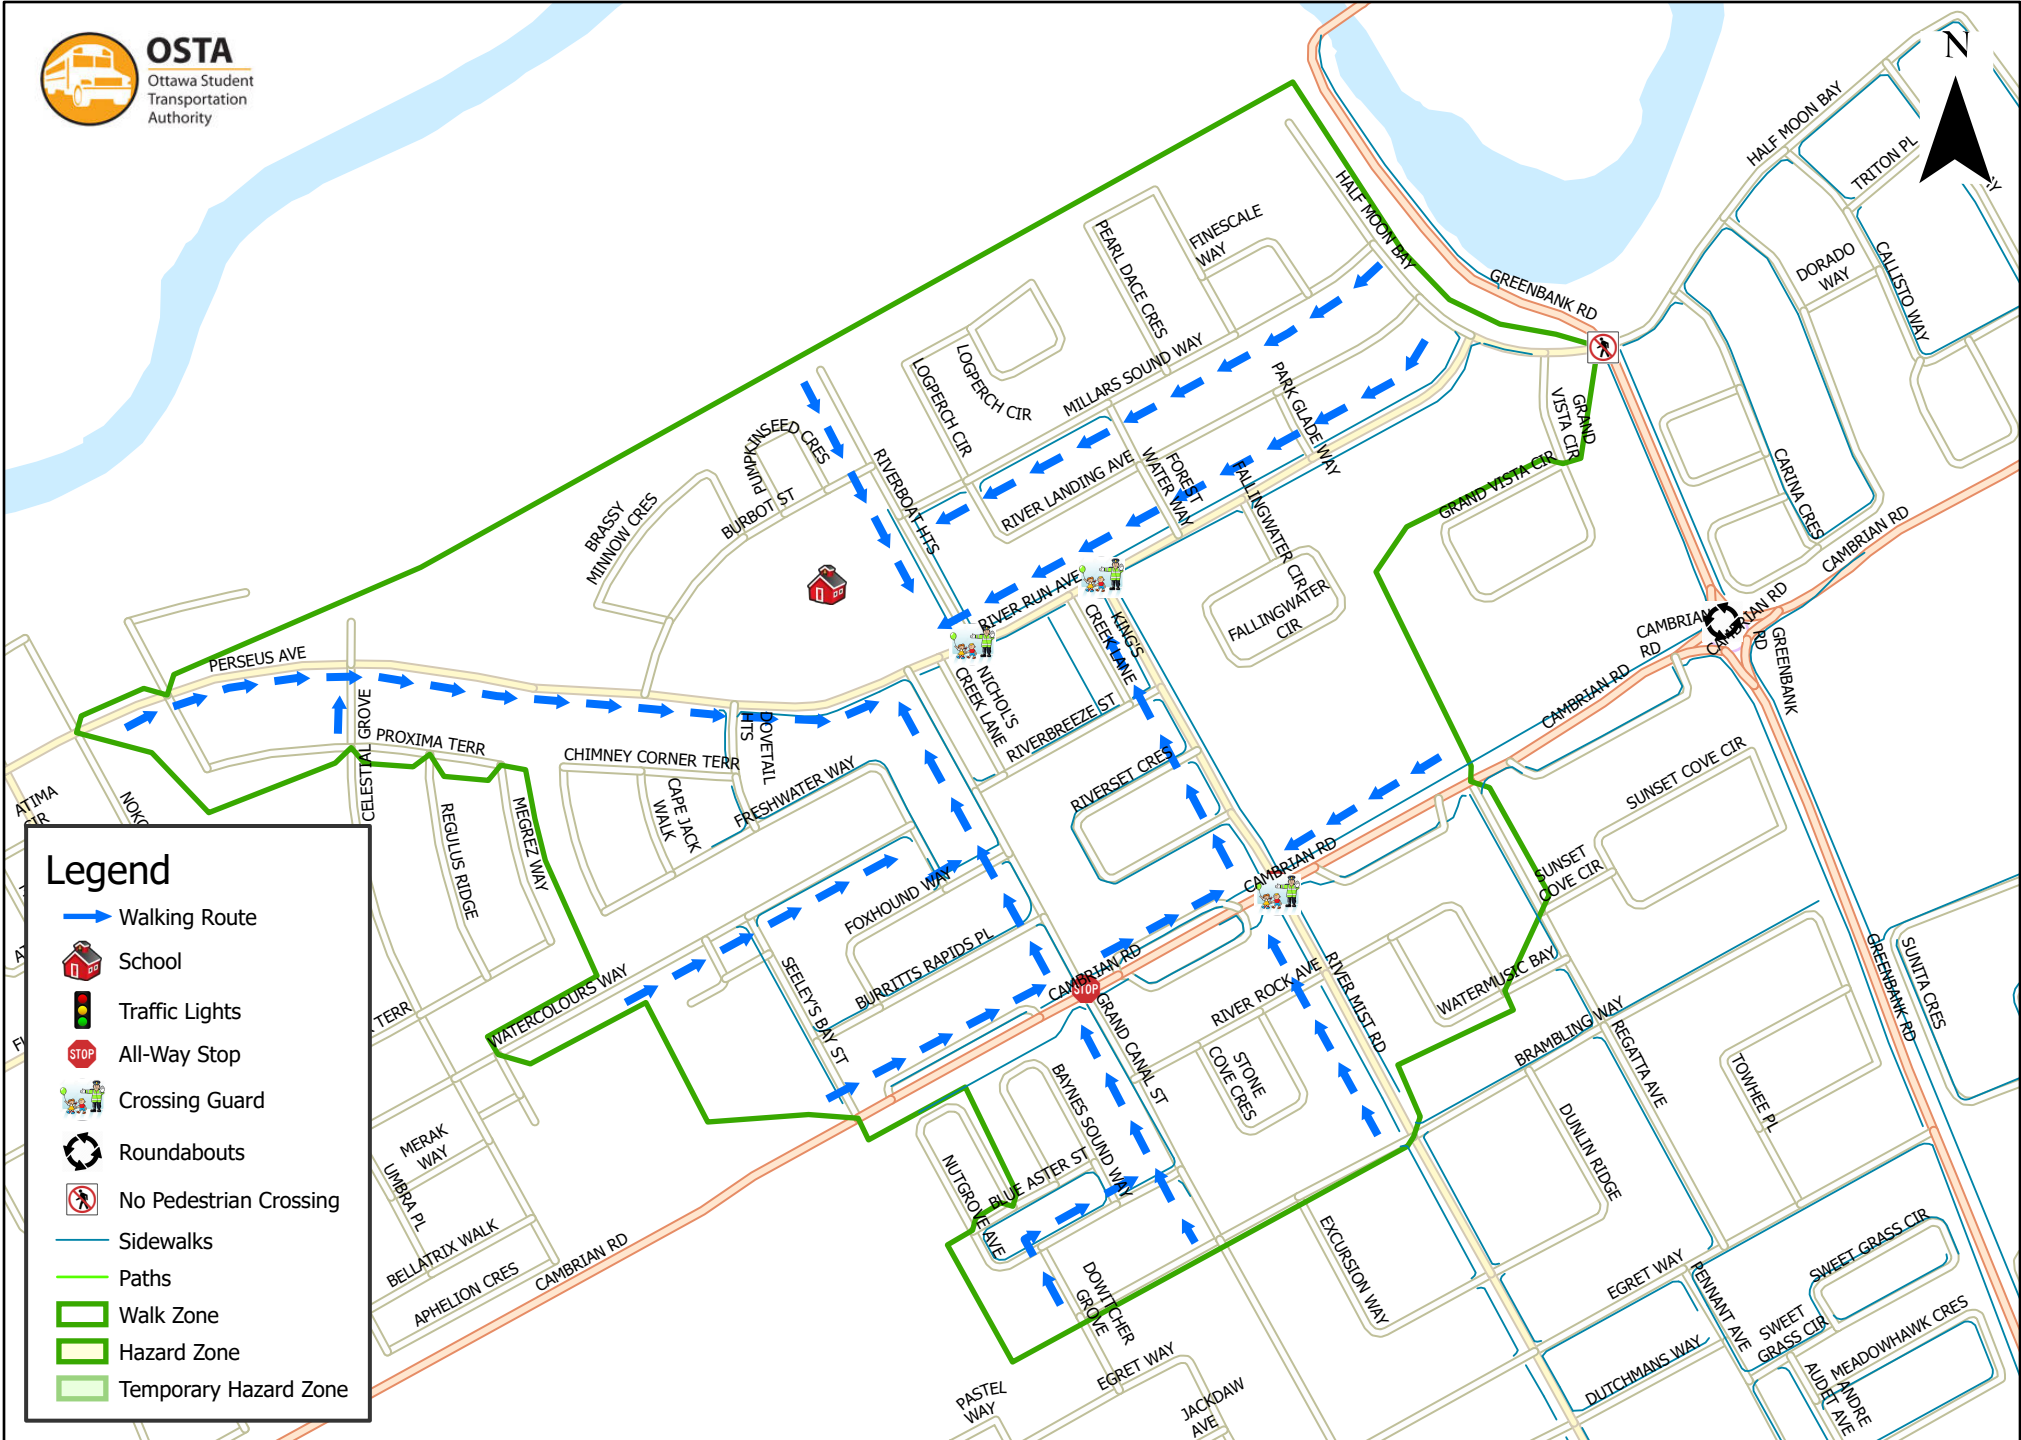

Half Moon Bay Public School 800 m Walk Zone Kindergarten

Legend

- Walking Route
- School
- Traffic Lights
- All-Way Stop
- Crossing Guard
- Roundabouts
- No Pedestrian Crossing
- Sidewalks
- Paths
- Walk Zone
- Hazard Zone
- Temporary Hazard Zone

This map is intended for information purposes only. Ottawa Student Transportation Authority assumes no responsibility for people using these routes.