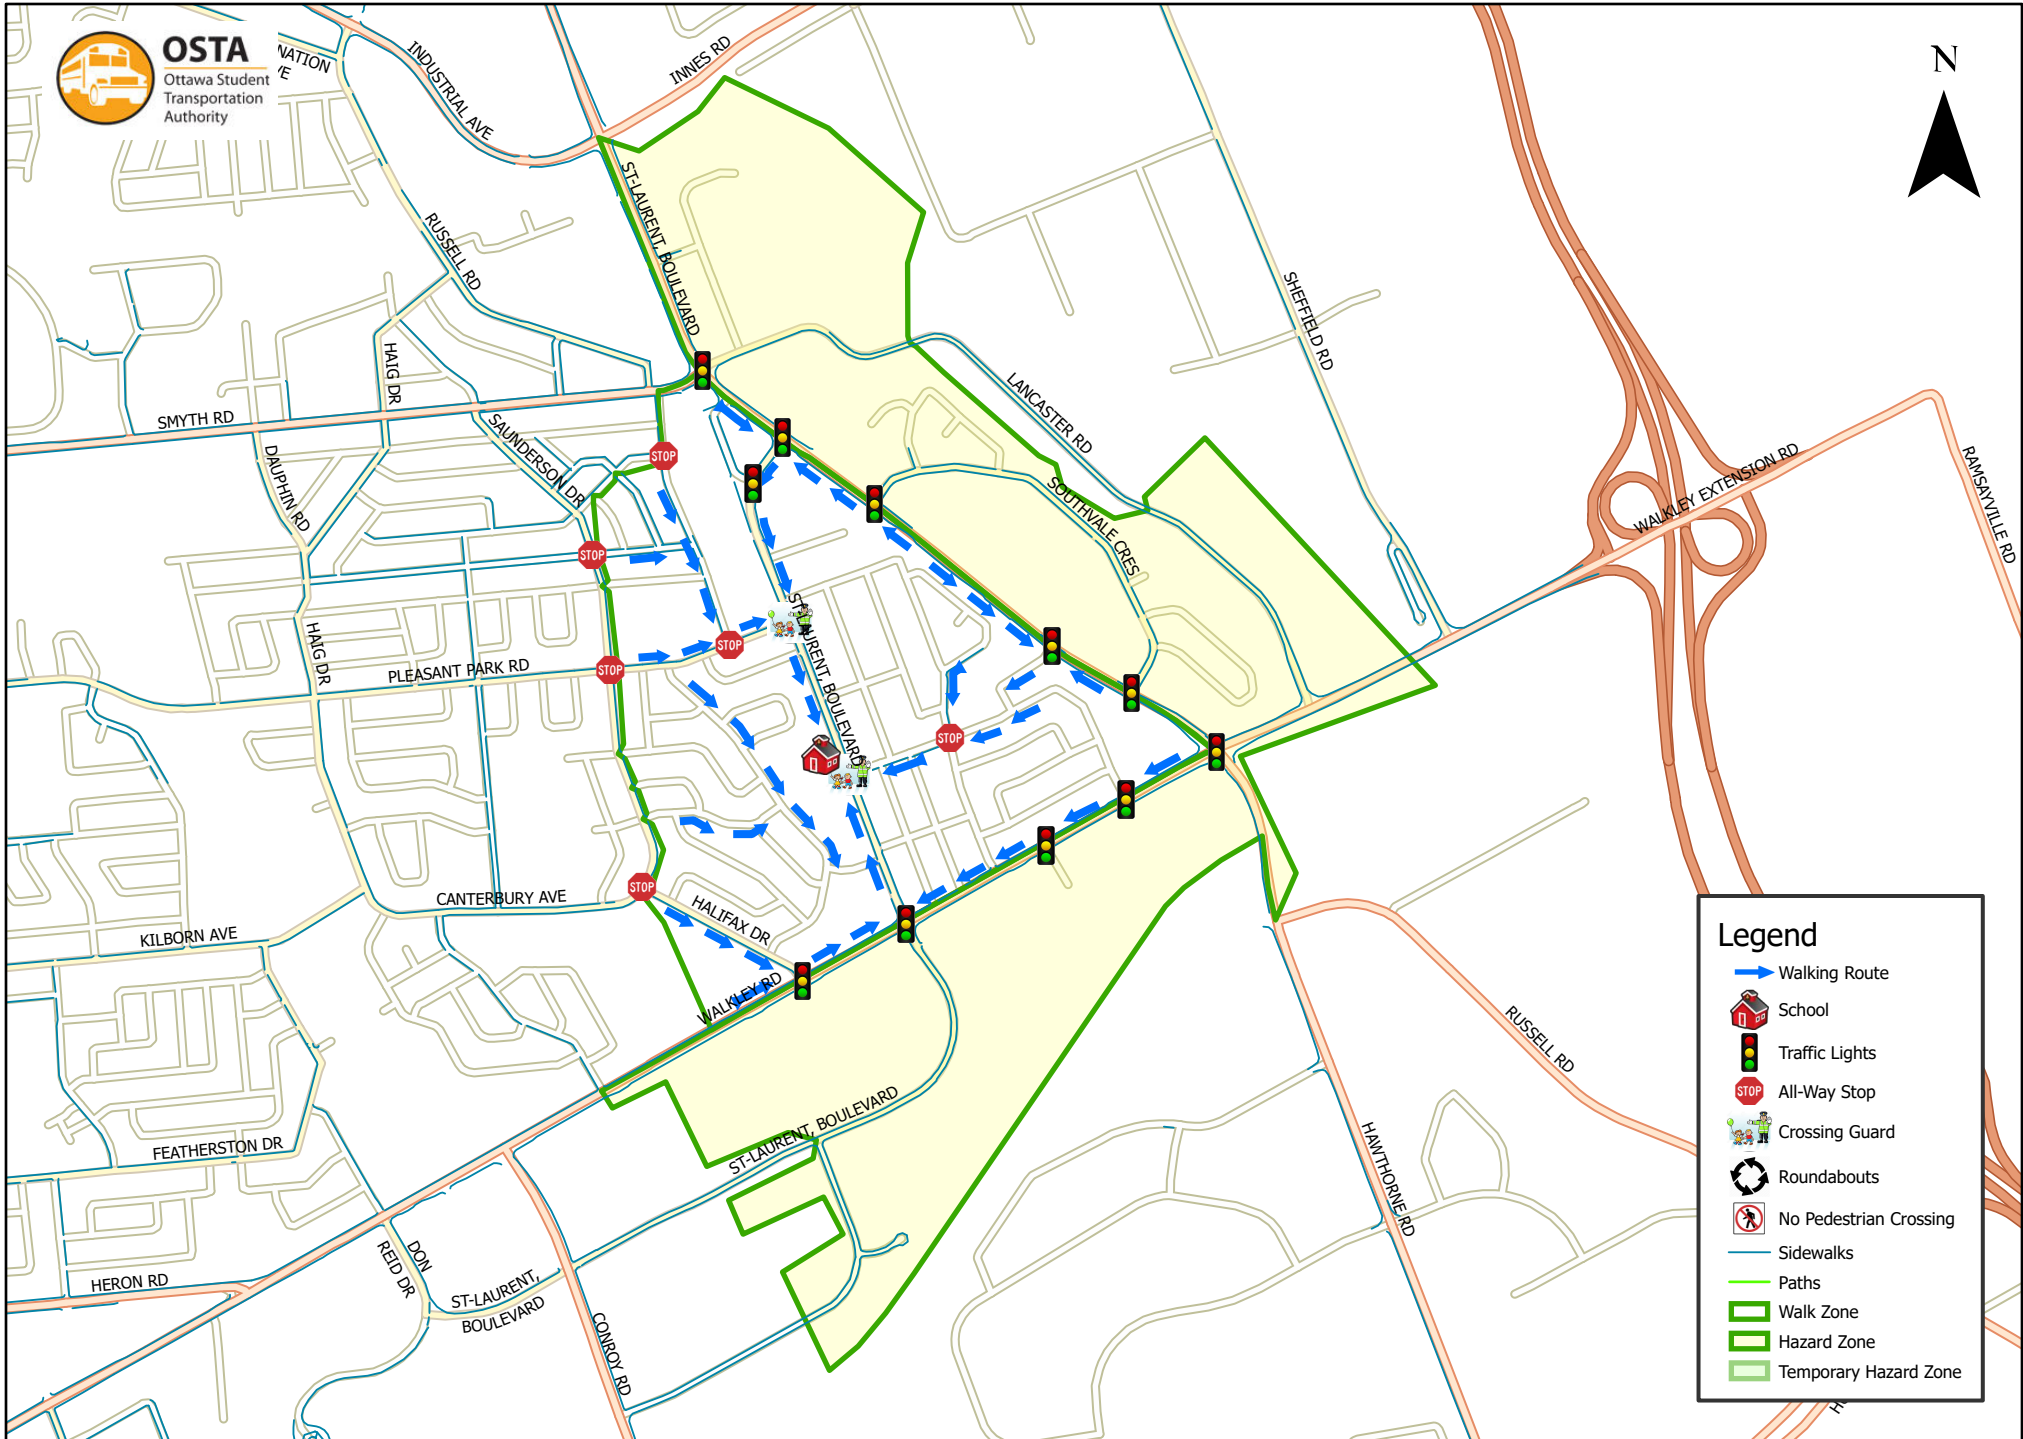

Hawthorne Public School 1.6 km Walk Zone Grades 1-3

This map is intended for information purposes only. Ottawa Student Transportation Authority assumes no responsibility for people using these routes.