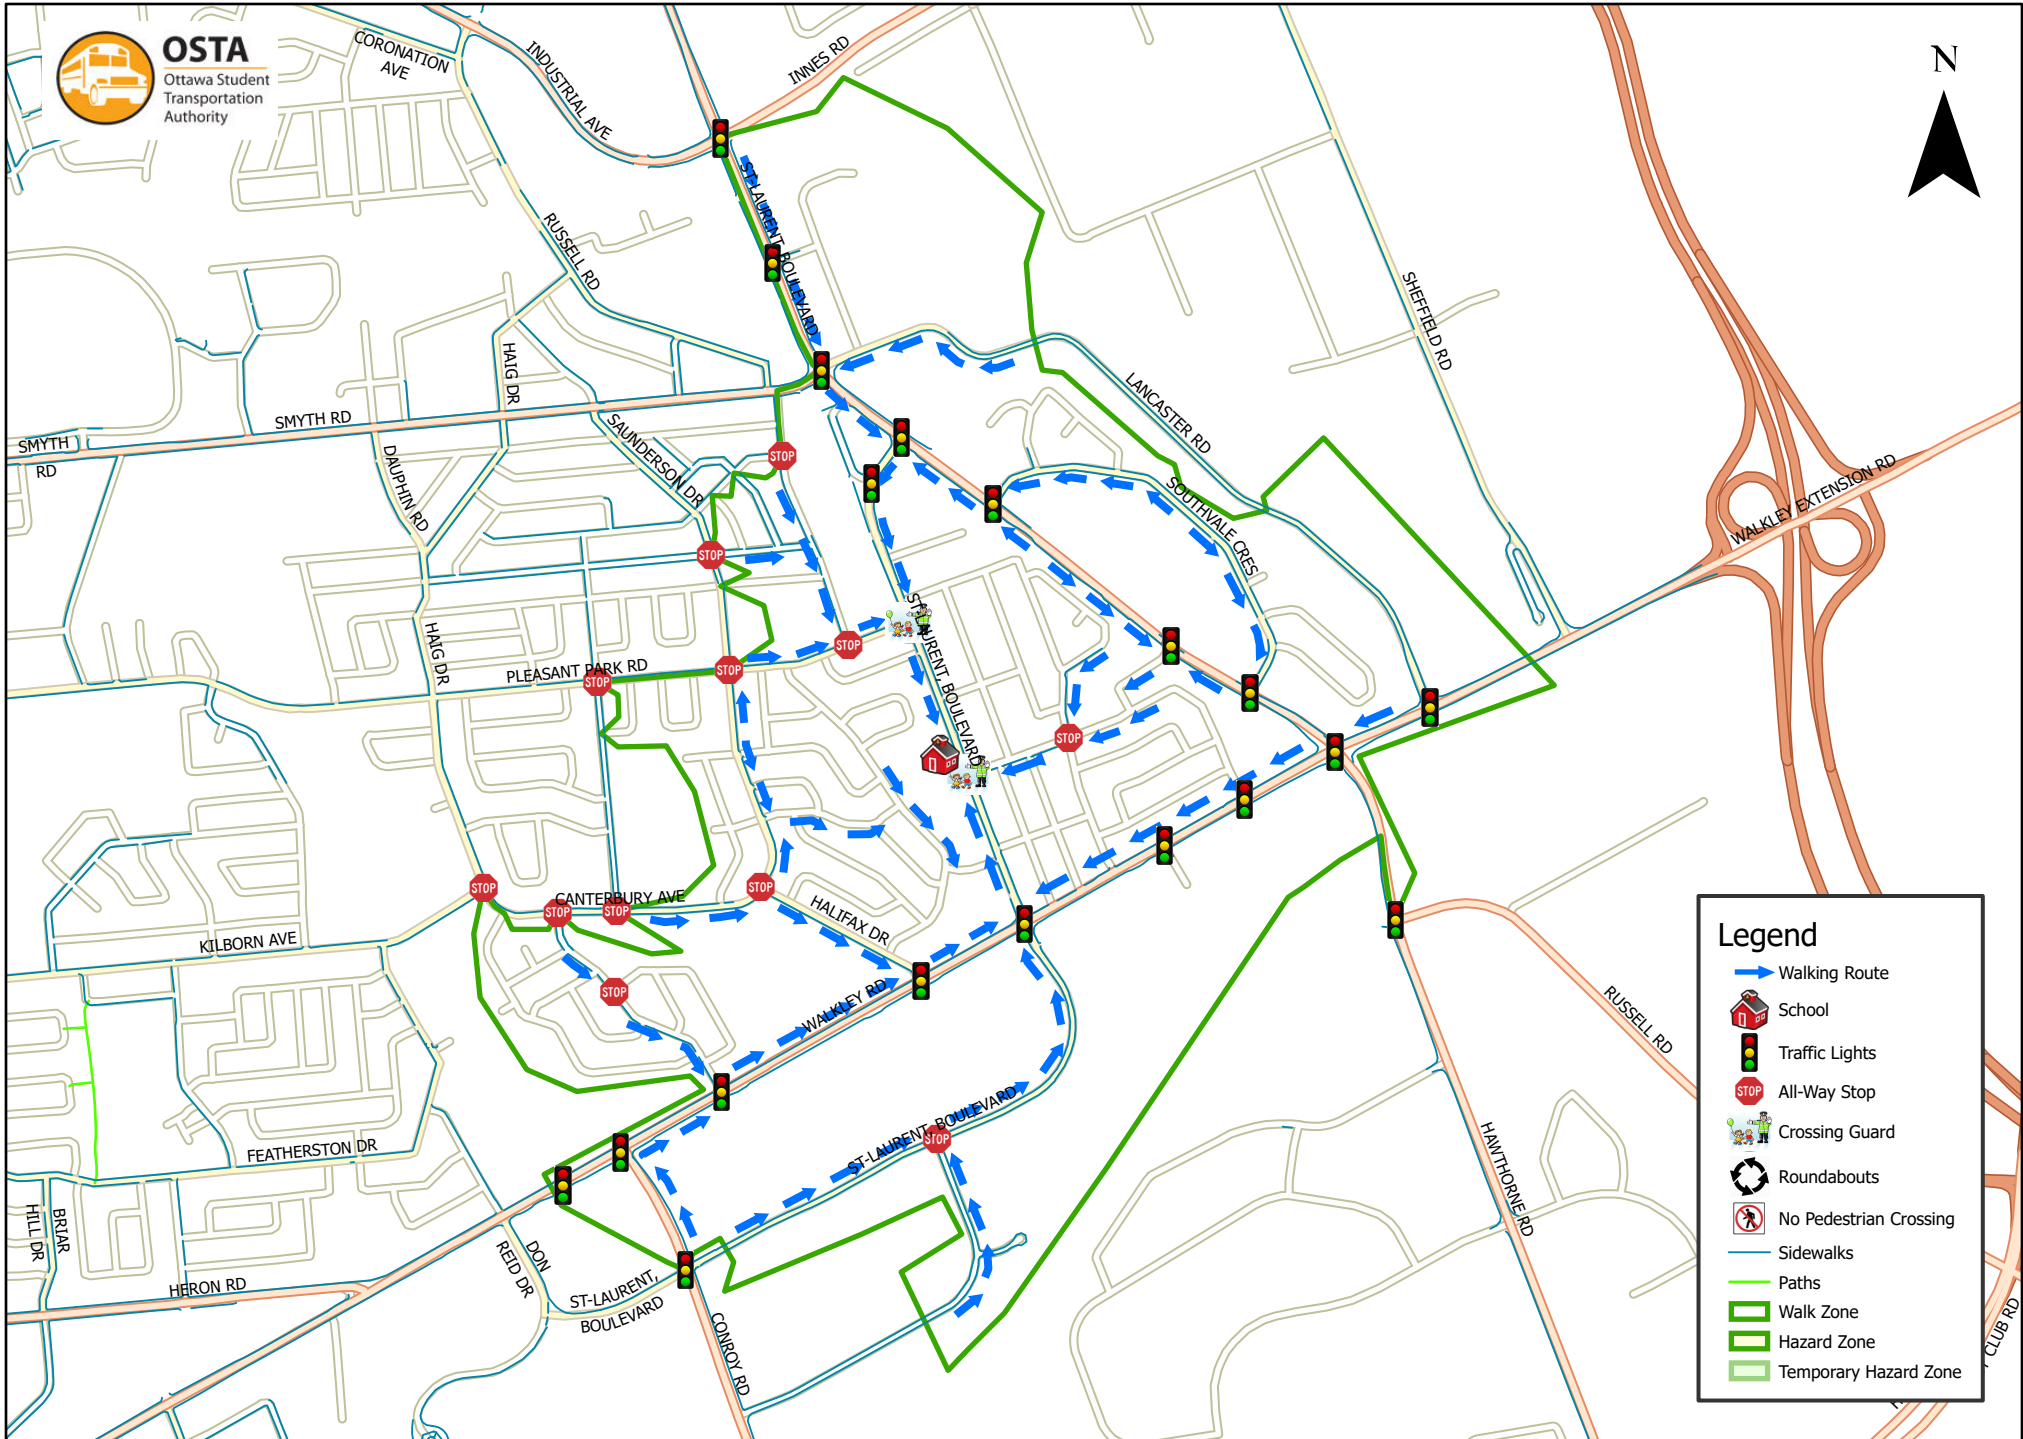

# Hawthorne Public School 1.6 km Walk Zone Grades 4-8

This map is intended for information purposes only. Ottawa Student Transportation Authority assumes no responsibility for people using these routes.