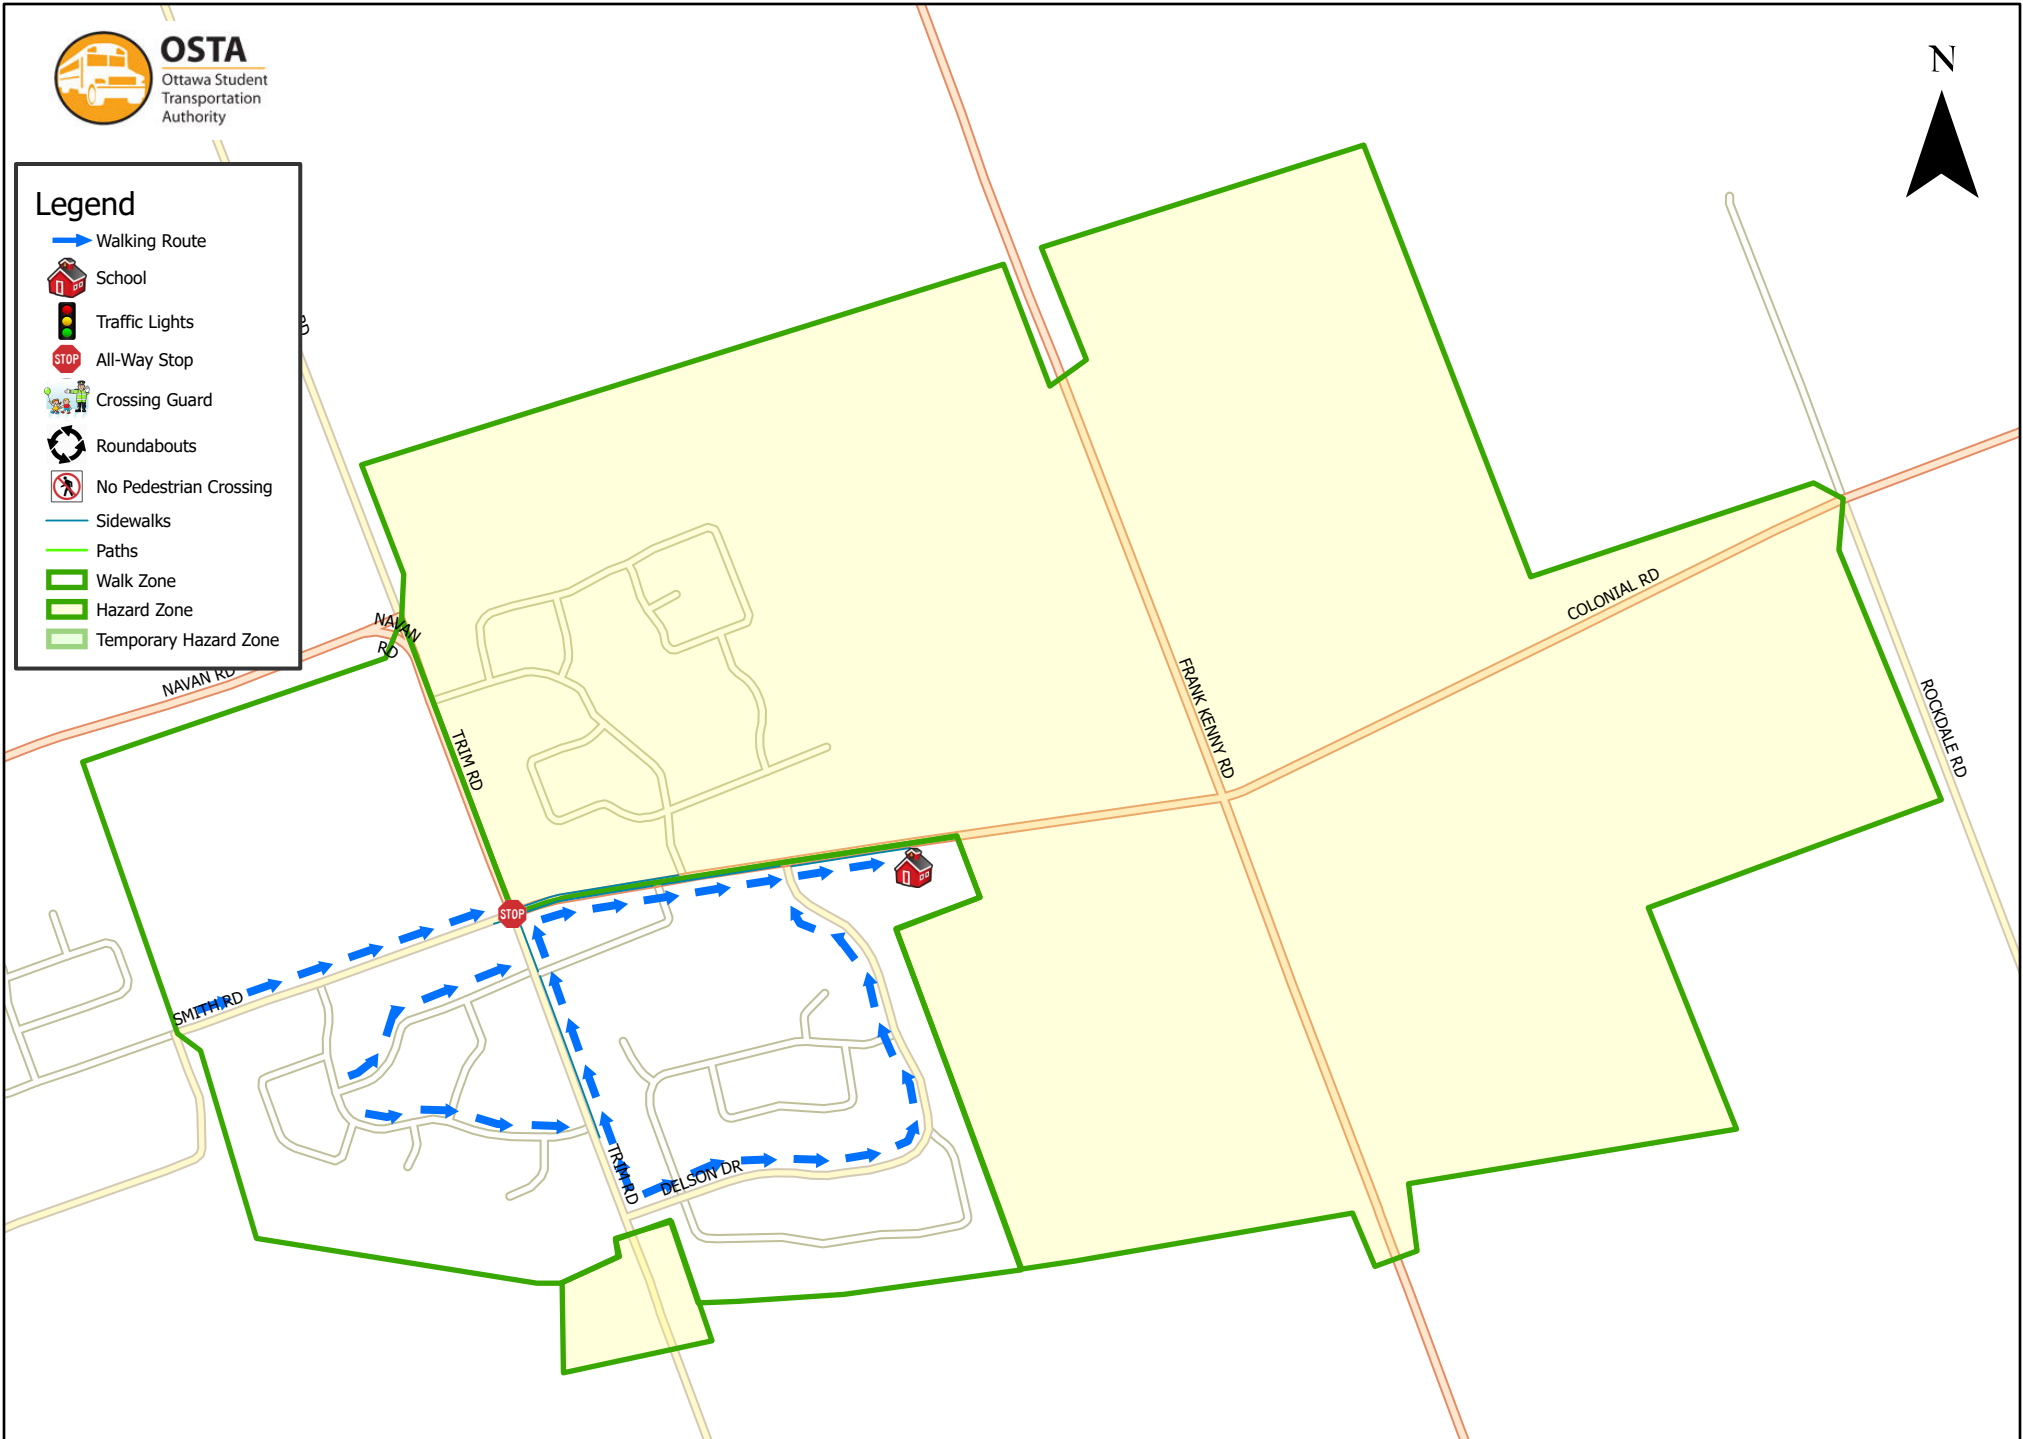

Heritage Public School 1.6 km Walk Zone Grades 1-3

Legend

- Walking Route
- School
- Traffic Lights
- All-Way Stop
- Crossing Guard
- Roundabouts
- No Pedestrian Crossing
- Sidewalks
- Paths
- Walk Zone
- Hazard Zone
- Temporary Hazard Zone

This map is intended for information purposes only. Ottawa Student Transportation Authority assumes no responsibility for people using these routes.