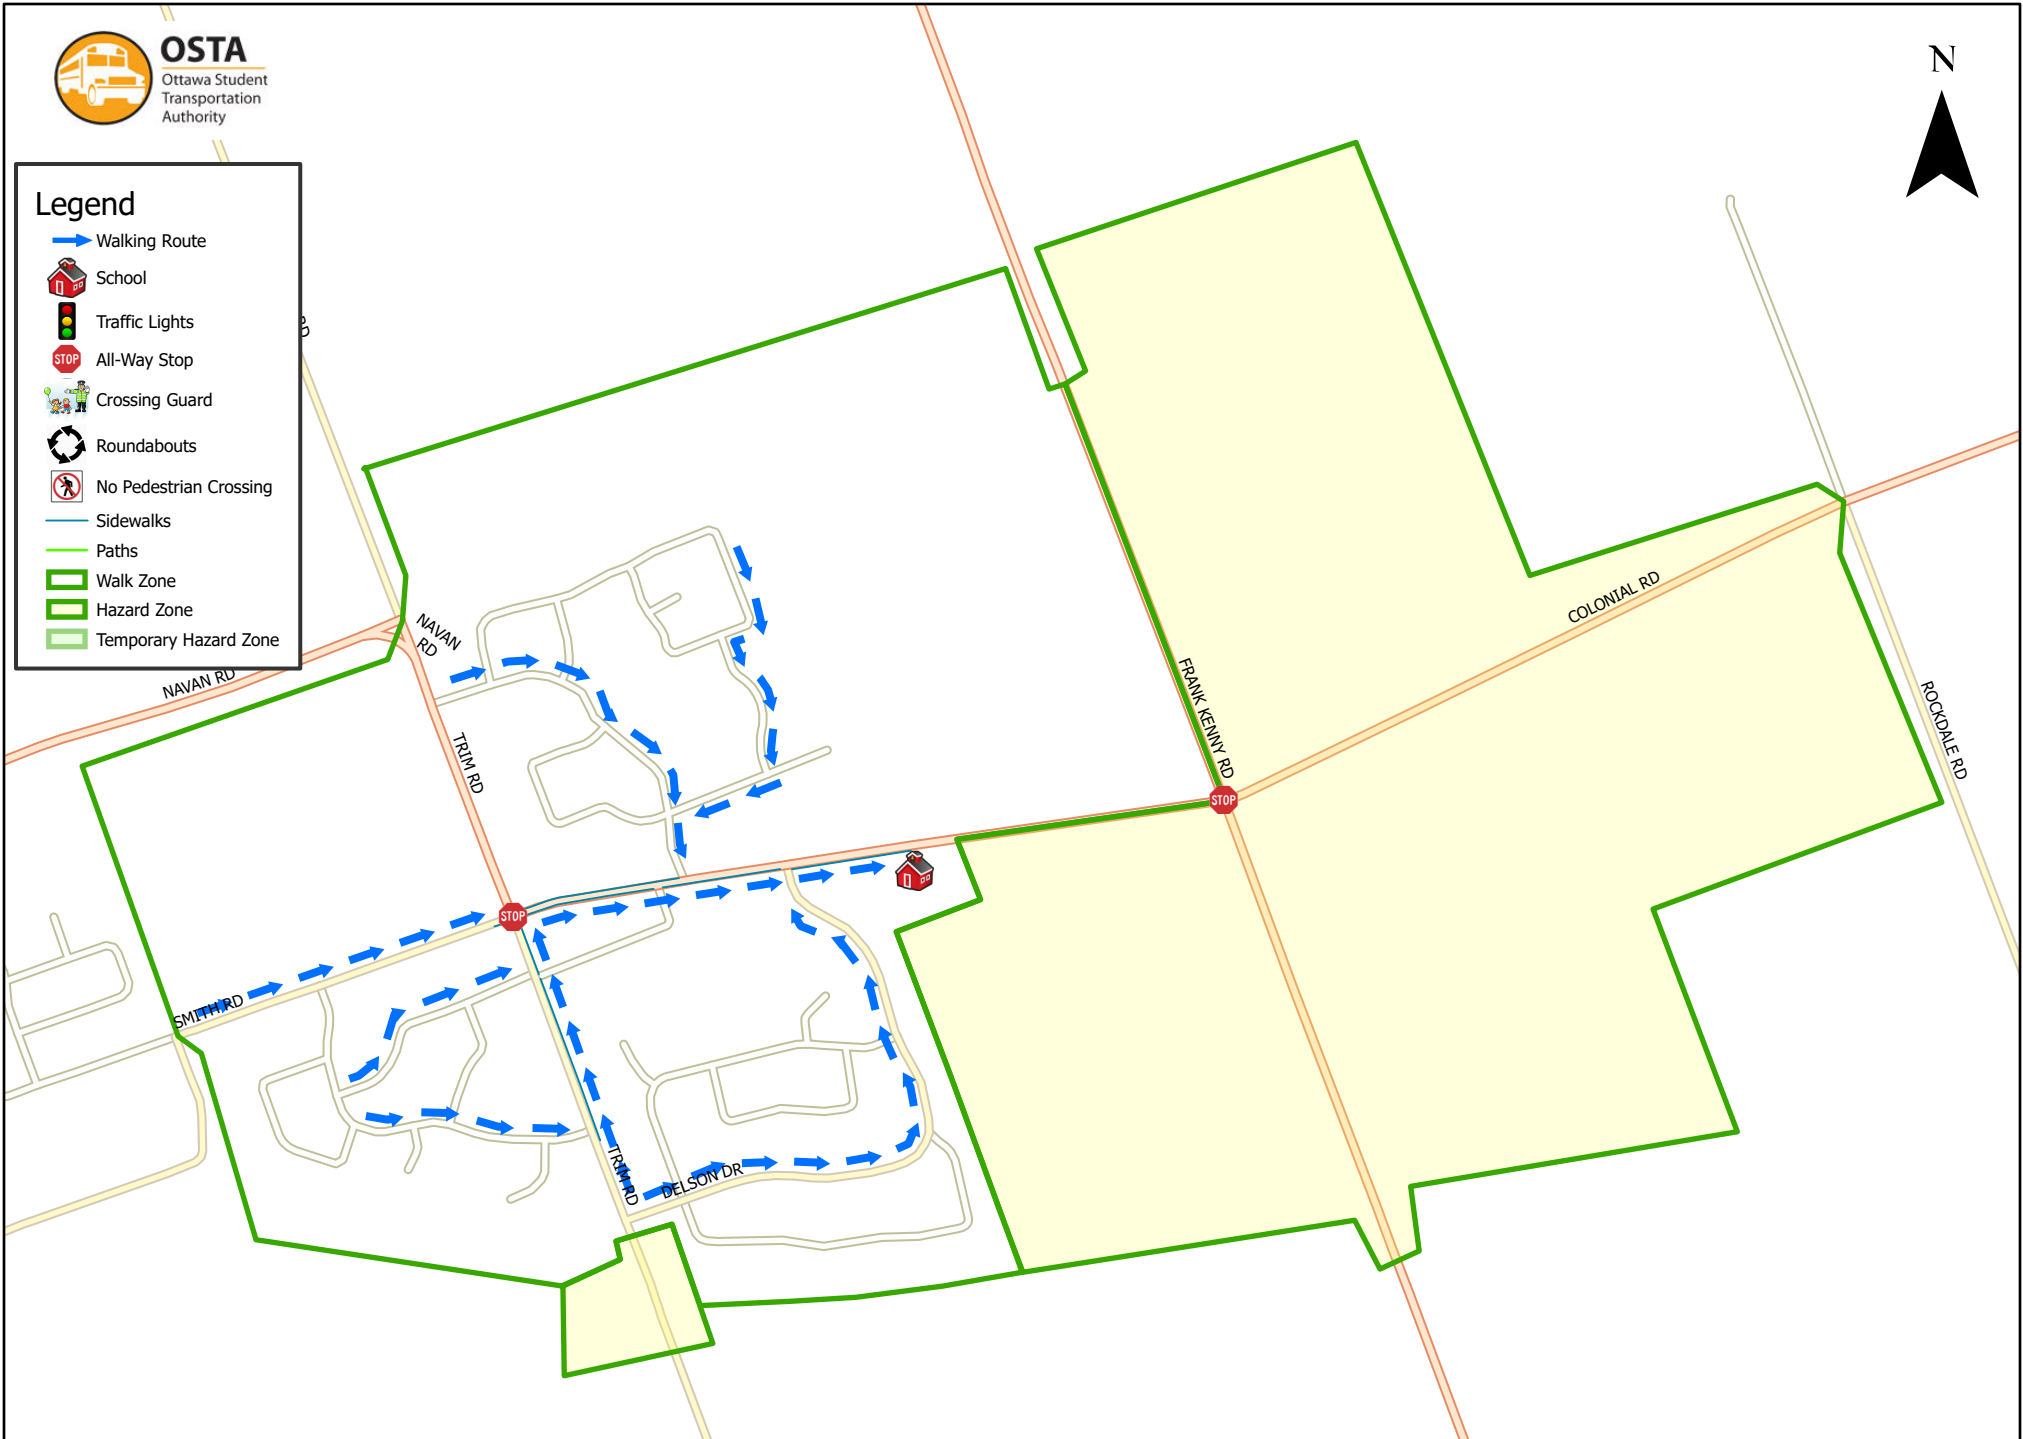

# Heritage Public School 1.6 km Walk Zone Grades 4-8

## Legend

- Walking Route
- School
- Traffic Lights
- All-Way Stop
- Crossing Guard
- Roundabouts
- No Pedestrian Crossing
- Sidewalks
- Paths
- Walk Zone
- Hazard Zone
- Temporary Hazard Zone

This map is intended for information purposes only. Ottawa Student Transportation Authority assumes no responsibility for people using these routes.