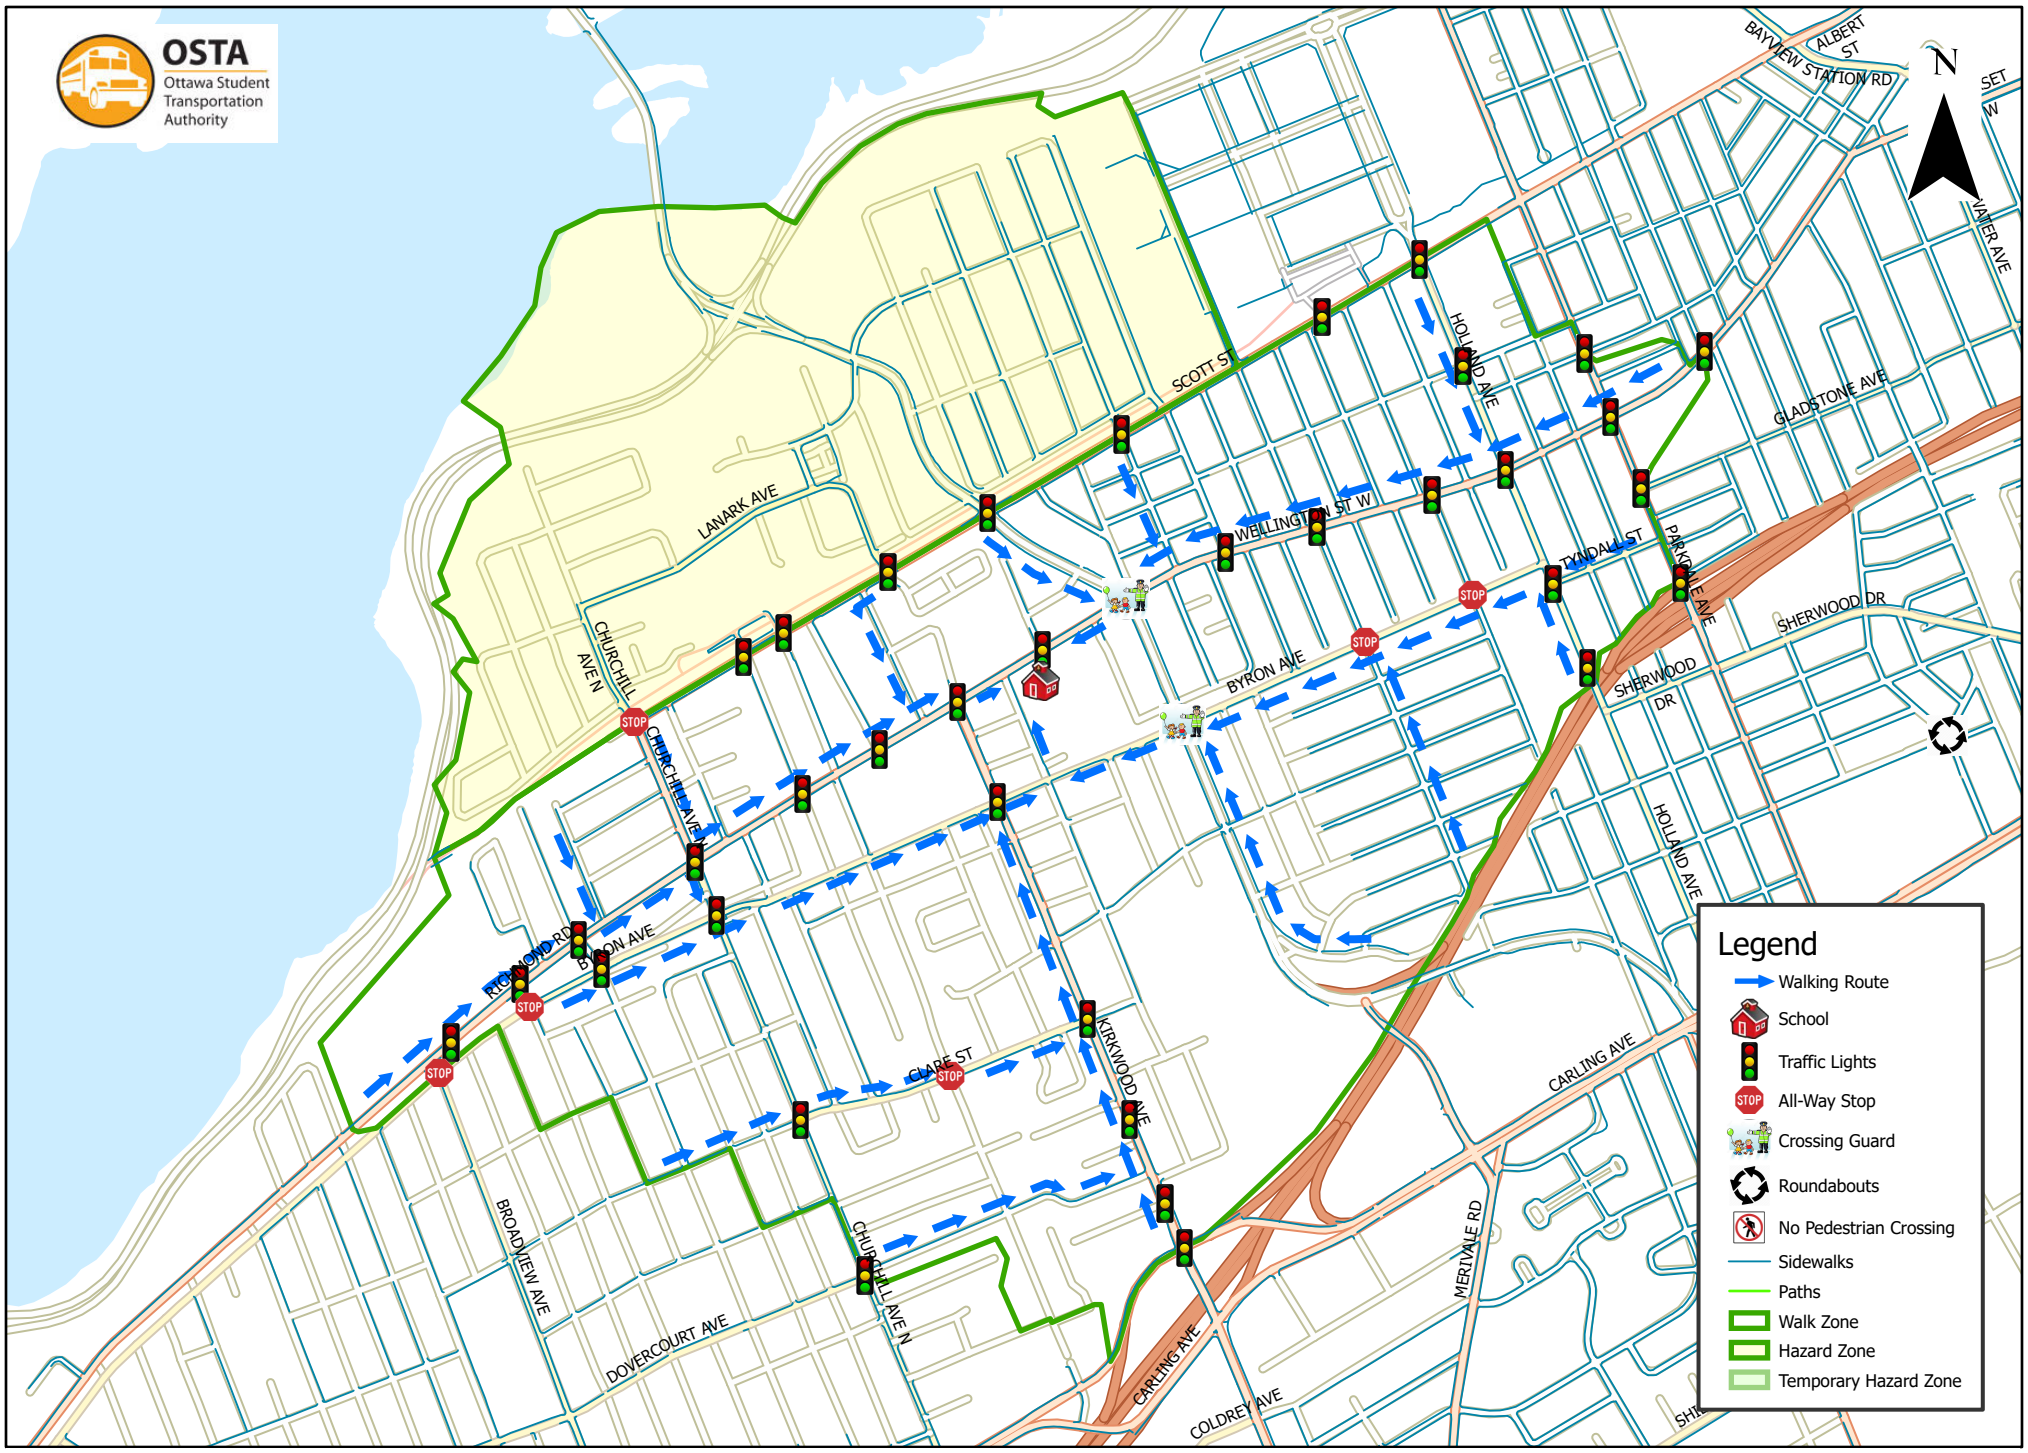

# Hilson Avenue Public School 1.6 km Walk Zone Grades 1-3

This map is intended for information purposes only. Ottawa Student Transportation Authority assumes no responsibility for people using these routes.