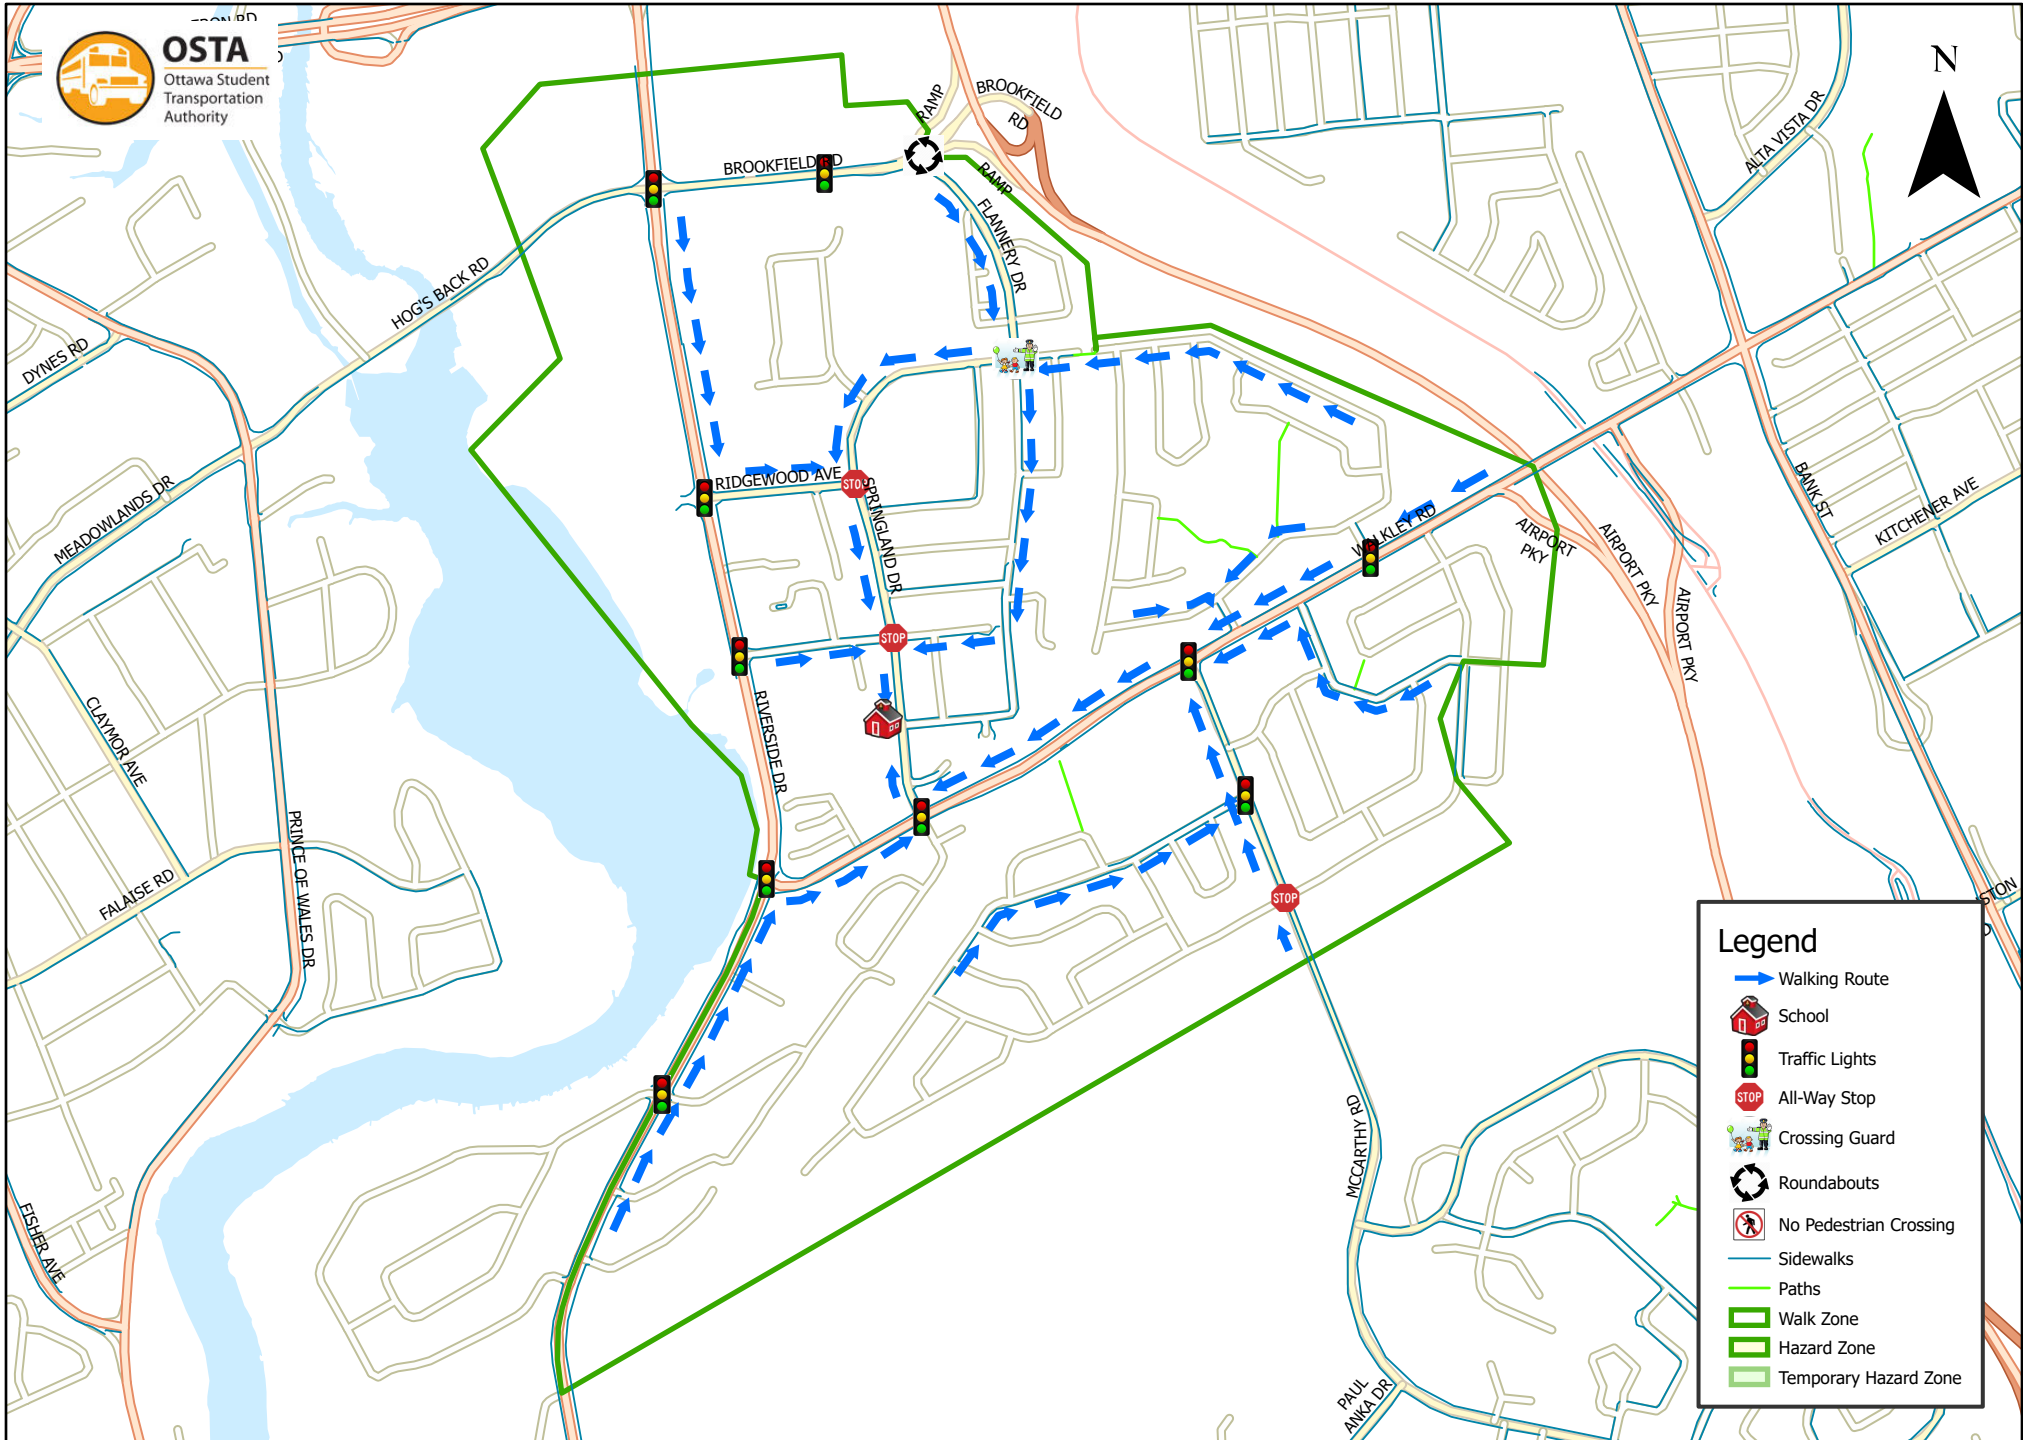

Holy Cross School 1.6 km Walk Zone Grades 4-6

This map is intended for information purposes only. Ottawa Student Transportation Authority assumes no responsibility for people using these routes.