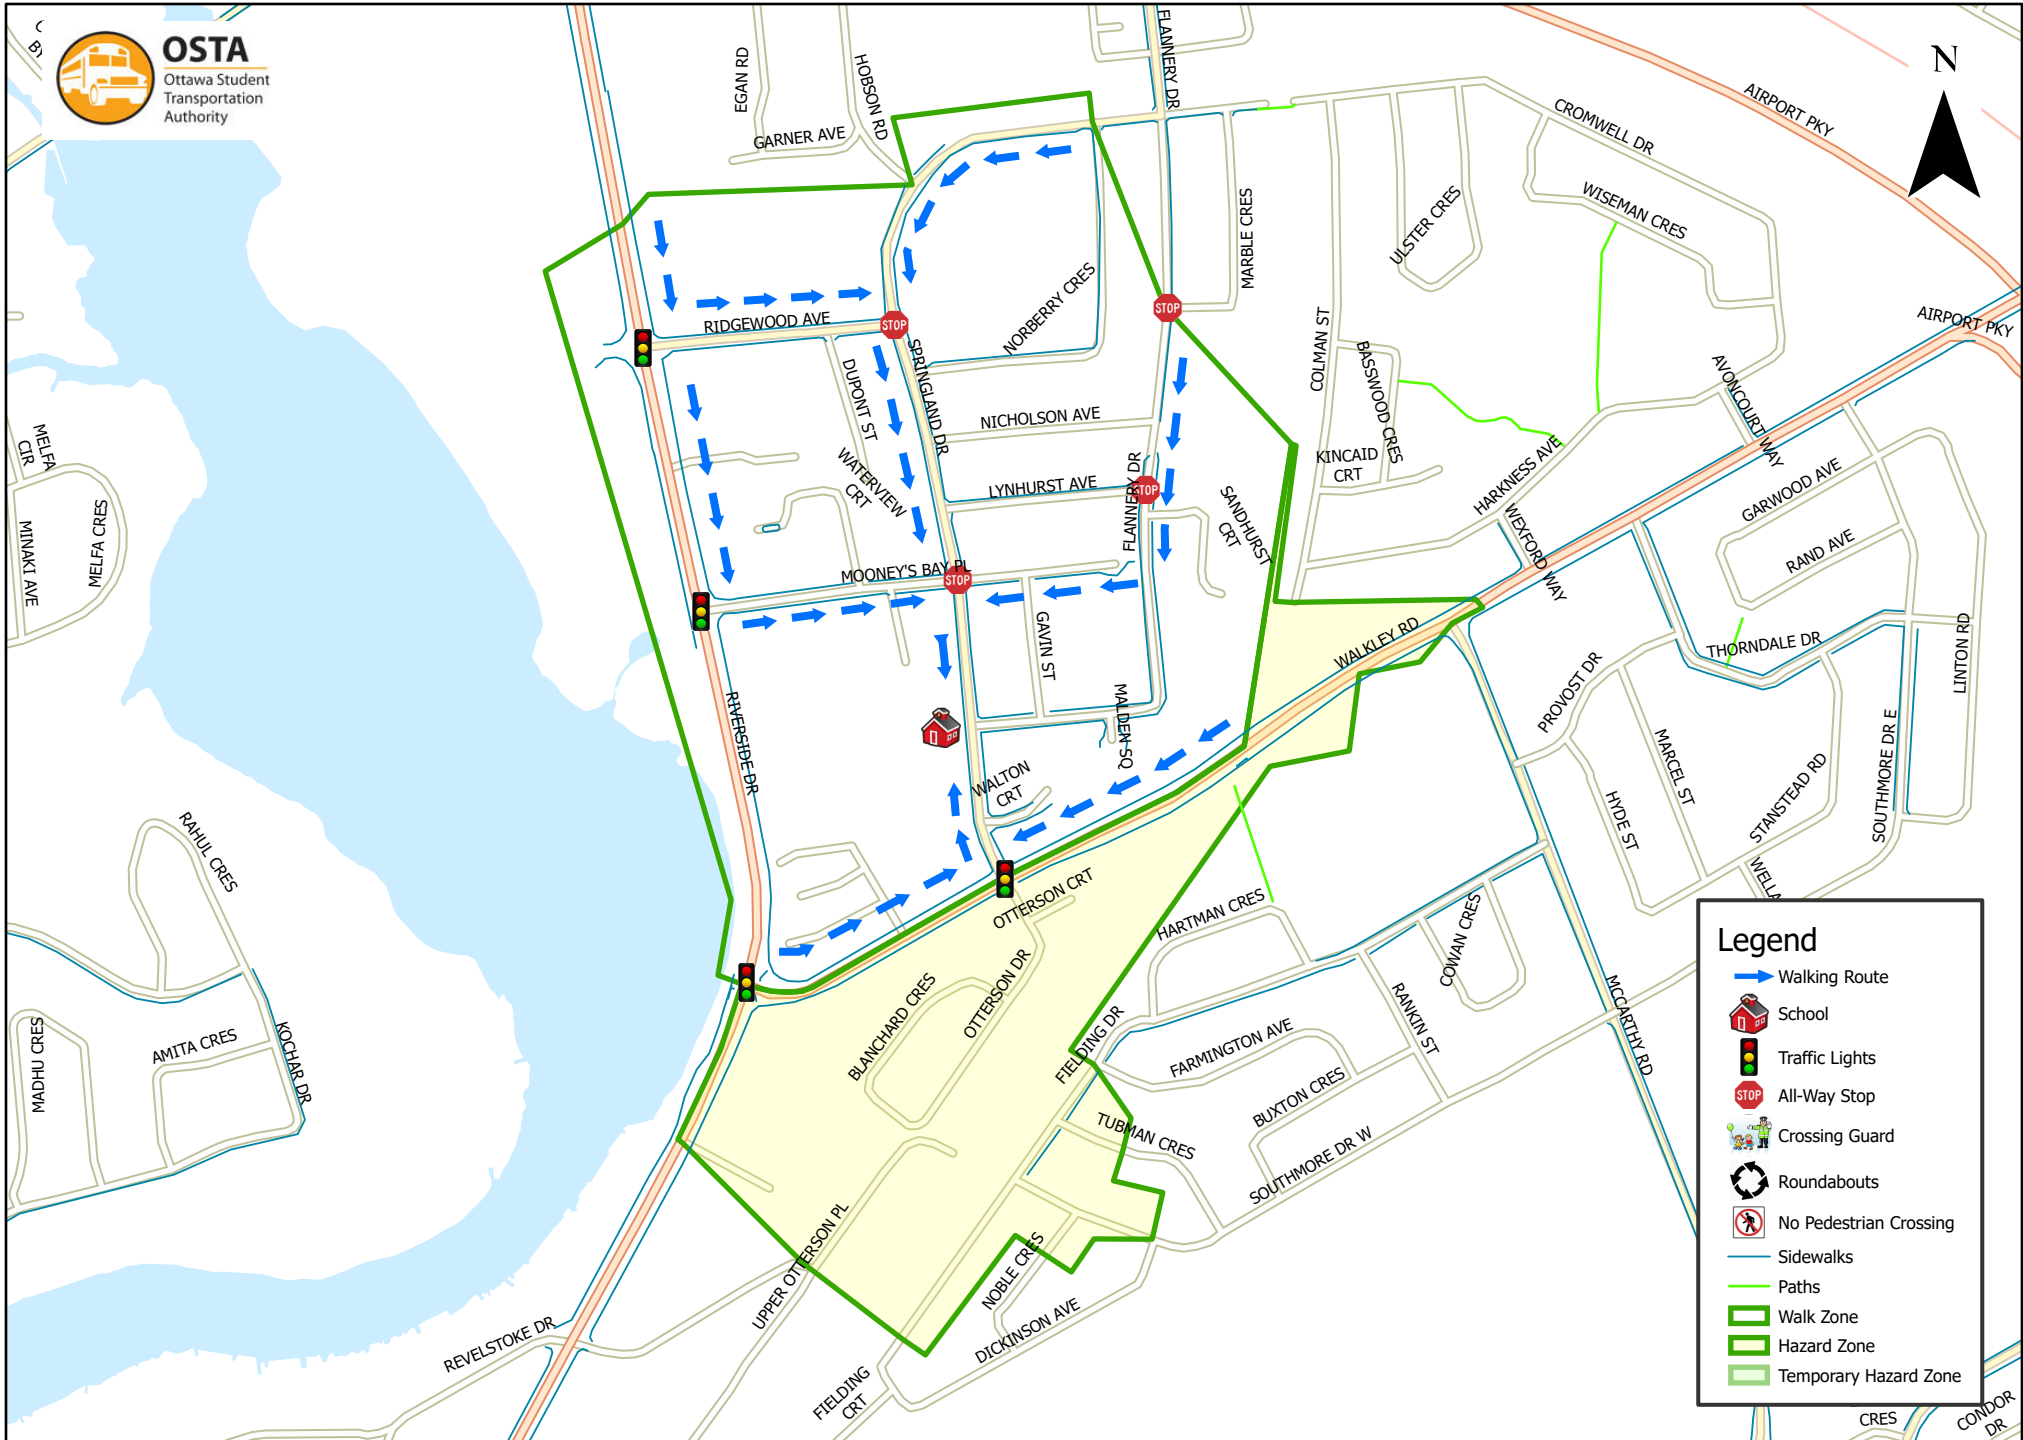

Holy Cross School 800 m Walk Zone Kindergarten

This map is intended for information purposes only. Ottawa Student Transportation Authority assumes no responsibility for people using these routes.