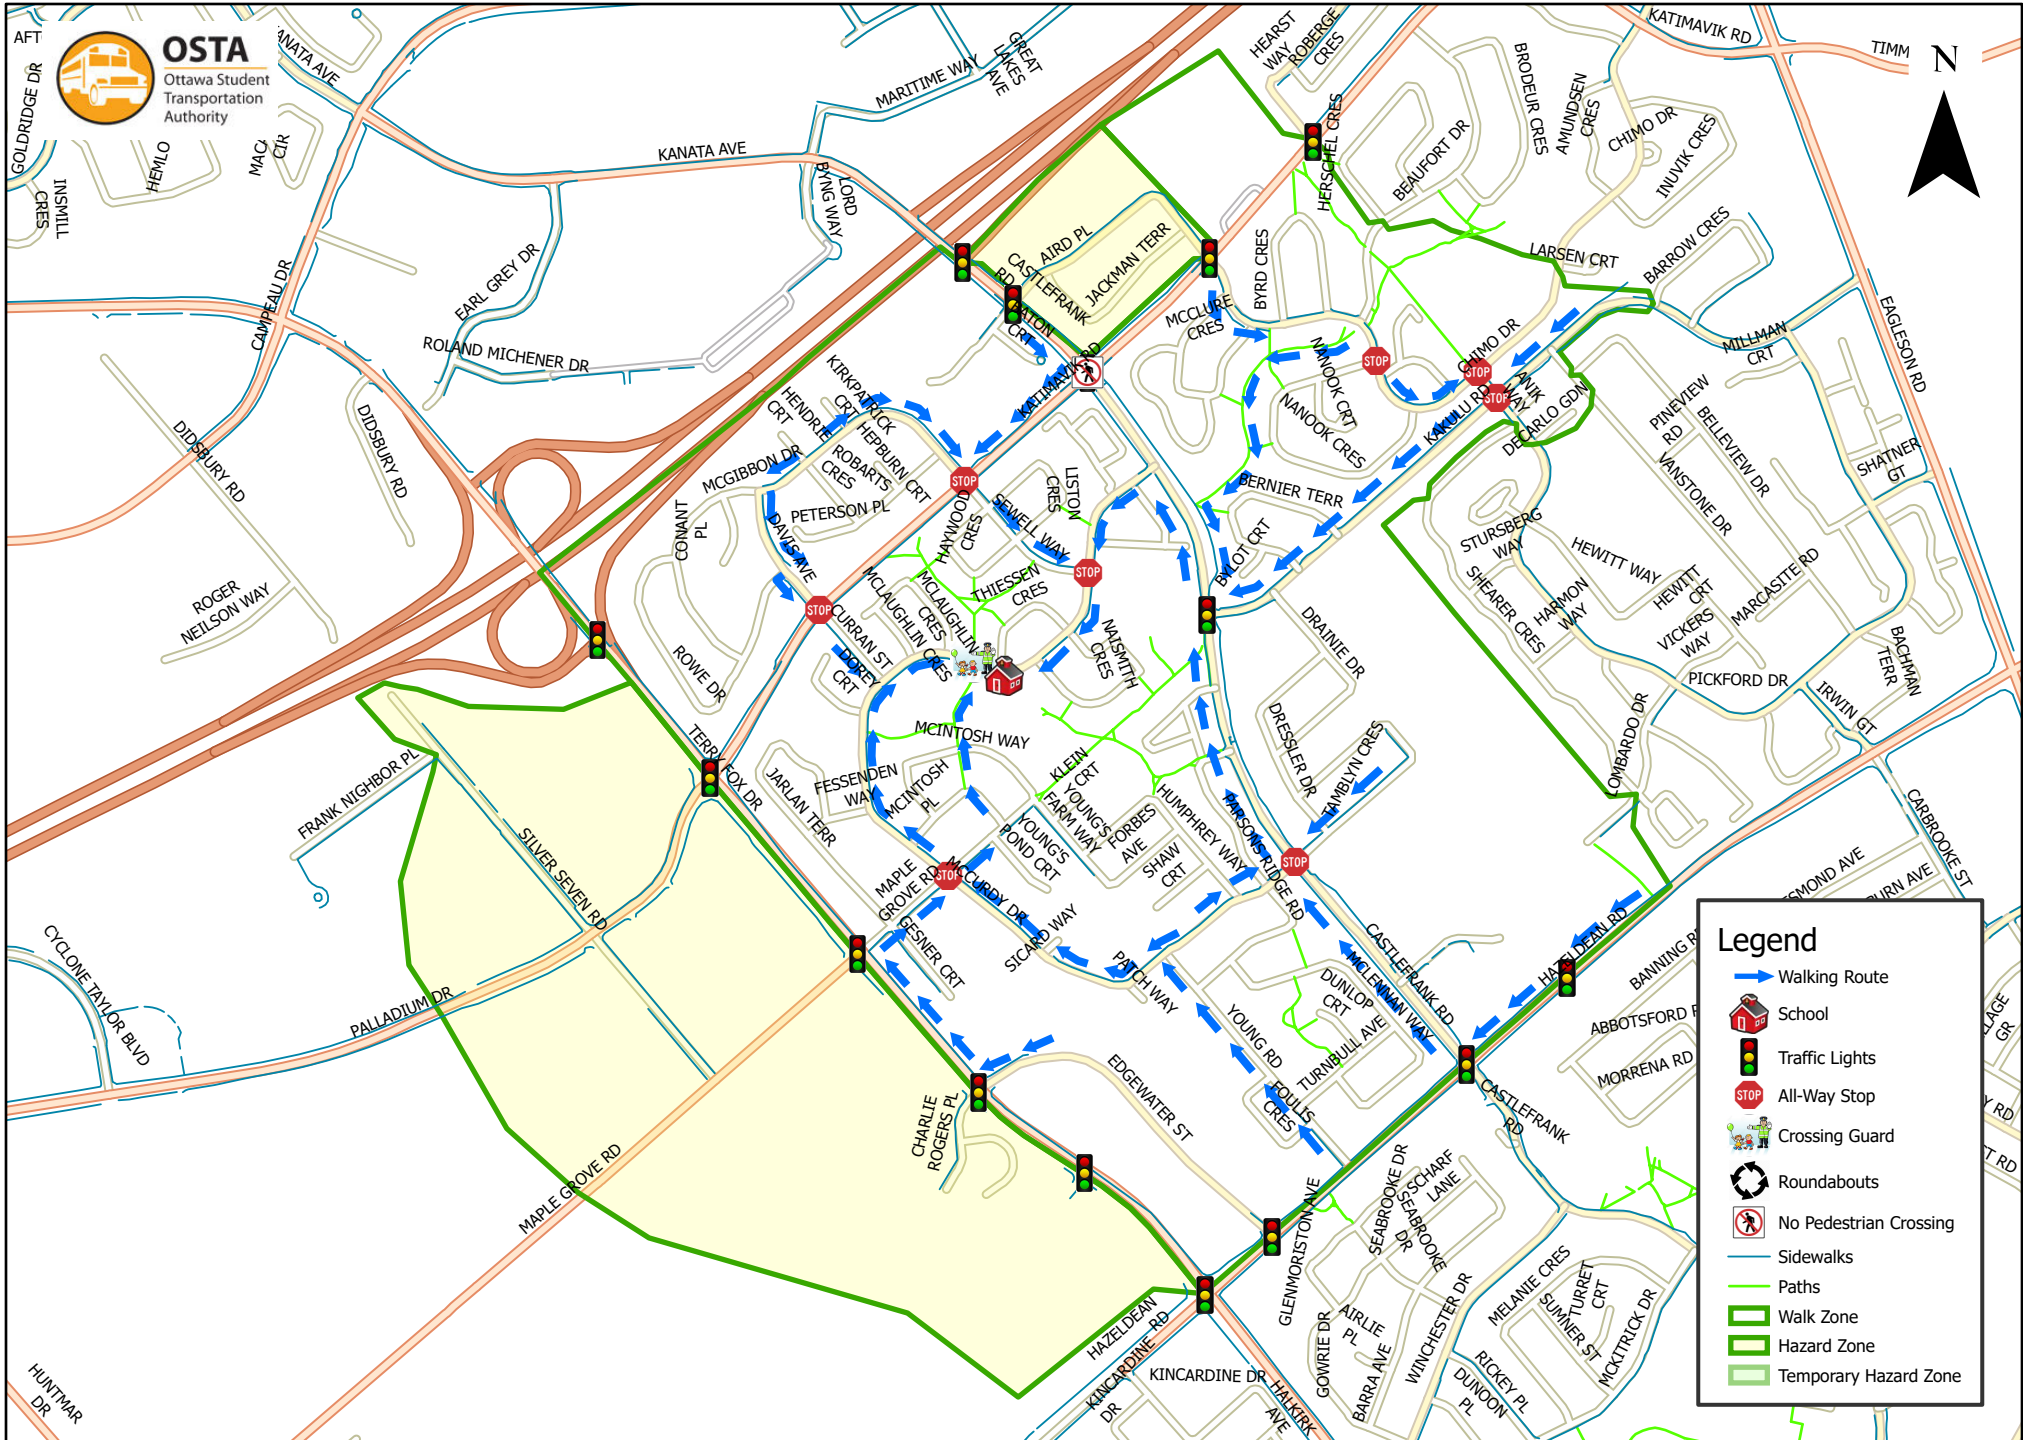

Holy Redeemer School 1.6 km Walk Zone Grades 1-6

This map is intended for information purposes only. Ottawa Student Transportation Authority assumes no responsibility for people using these routes.