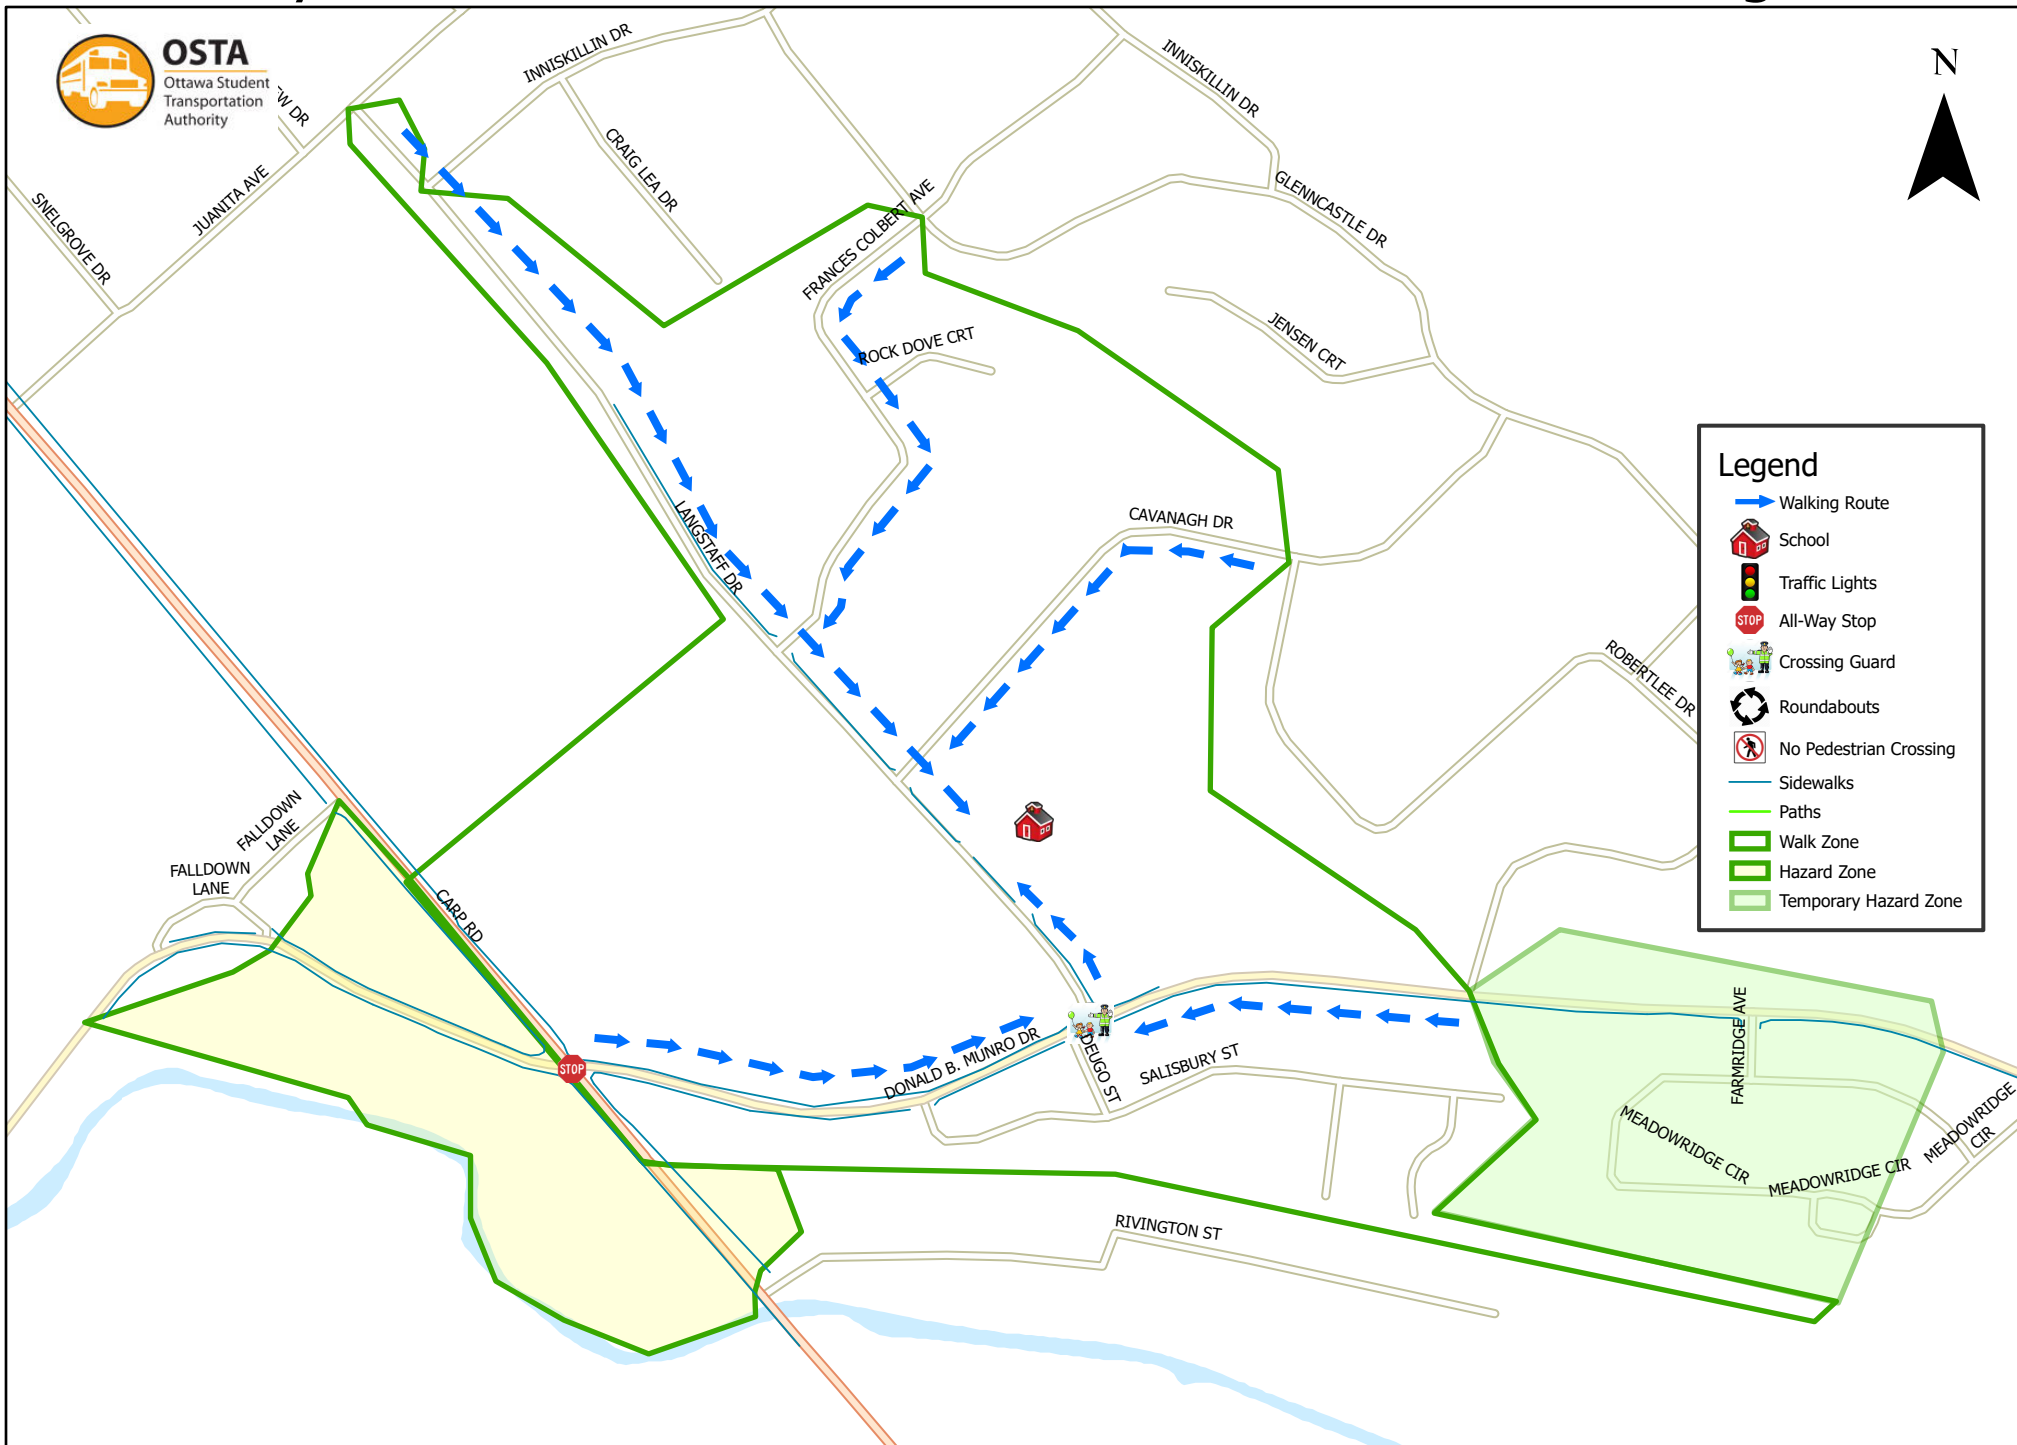

# Huntley Centennial Public School 800 m Walk Zone Kindergarten

**Legend**

- Walking Route
- School
- Traffic Lights
- All-Way Stop
- Crossing Guard
- Roundabouts
- No Pedestrian Crossing
- Sidewalks
- Paths
- Walk Zone
- Hazard Zone
- Temporary Hazard Zone

This map is intended for information purposes only. Ottawa Student Transportation Authority assumes no responsibility for people using these routes.