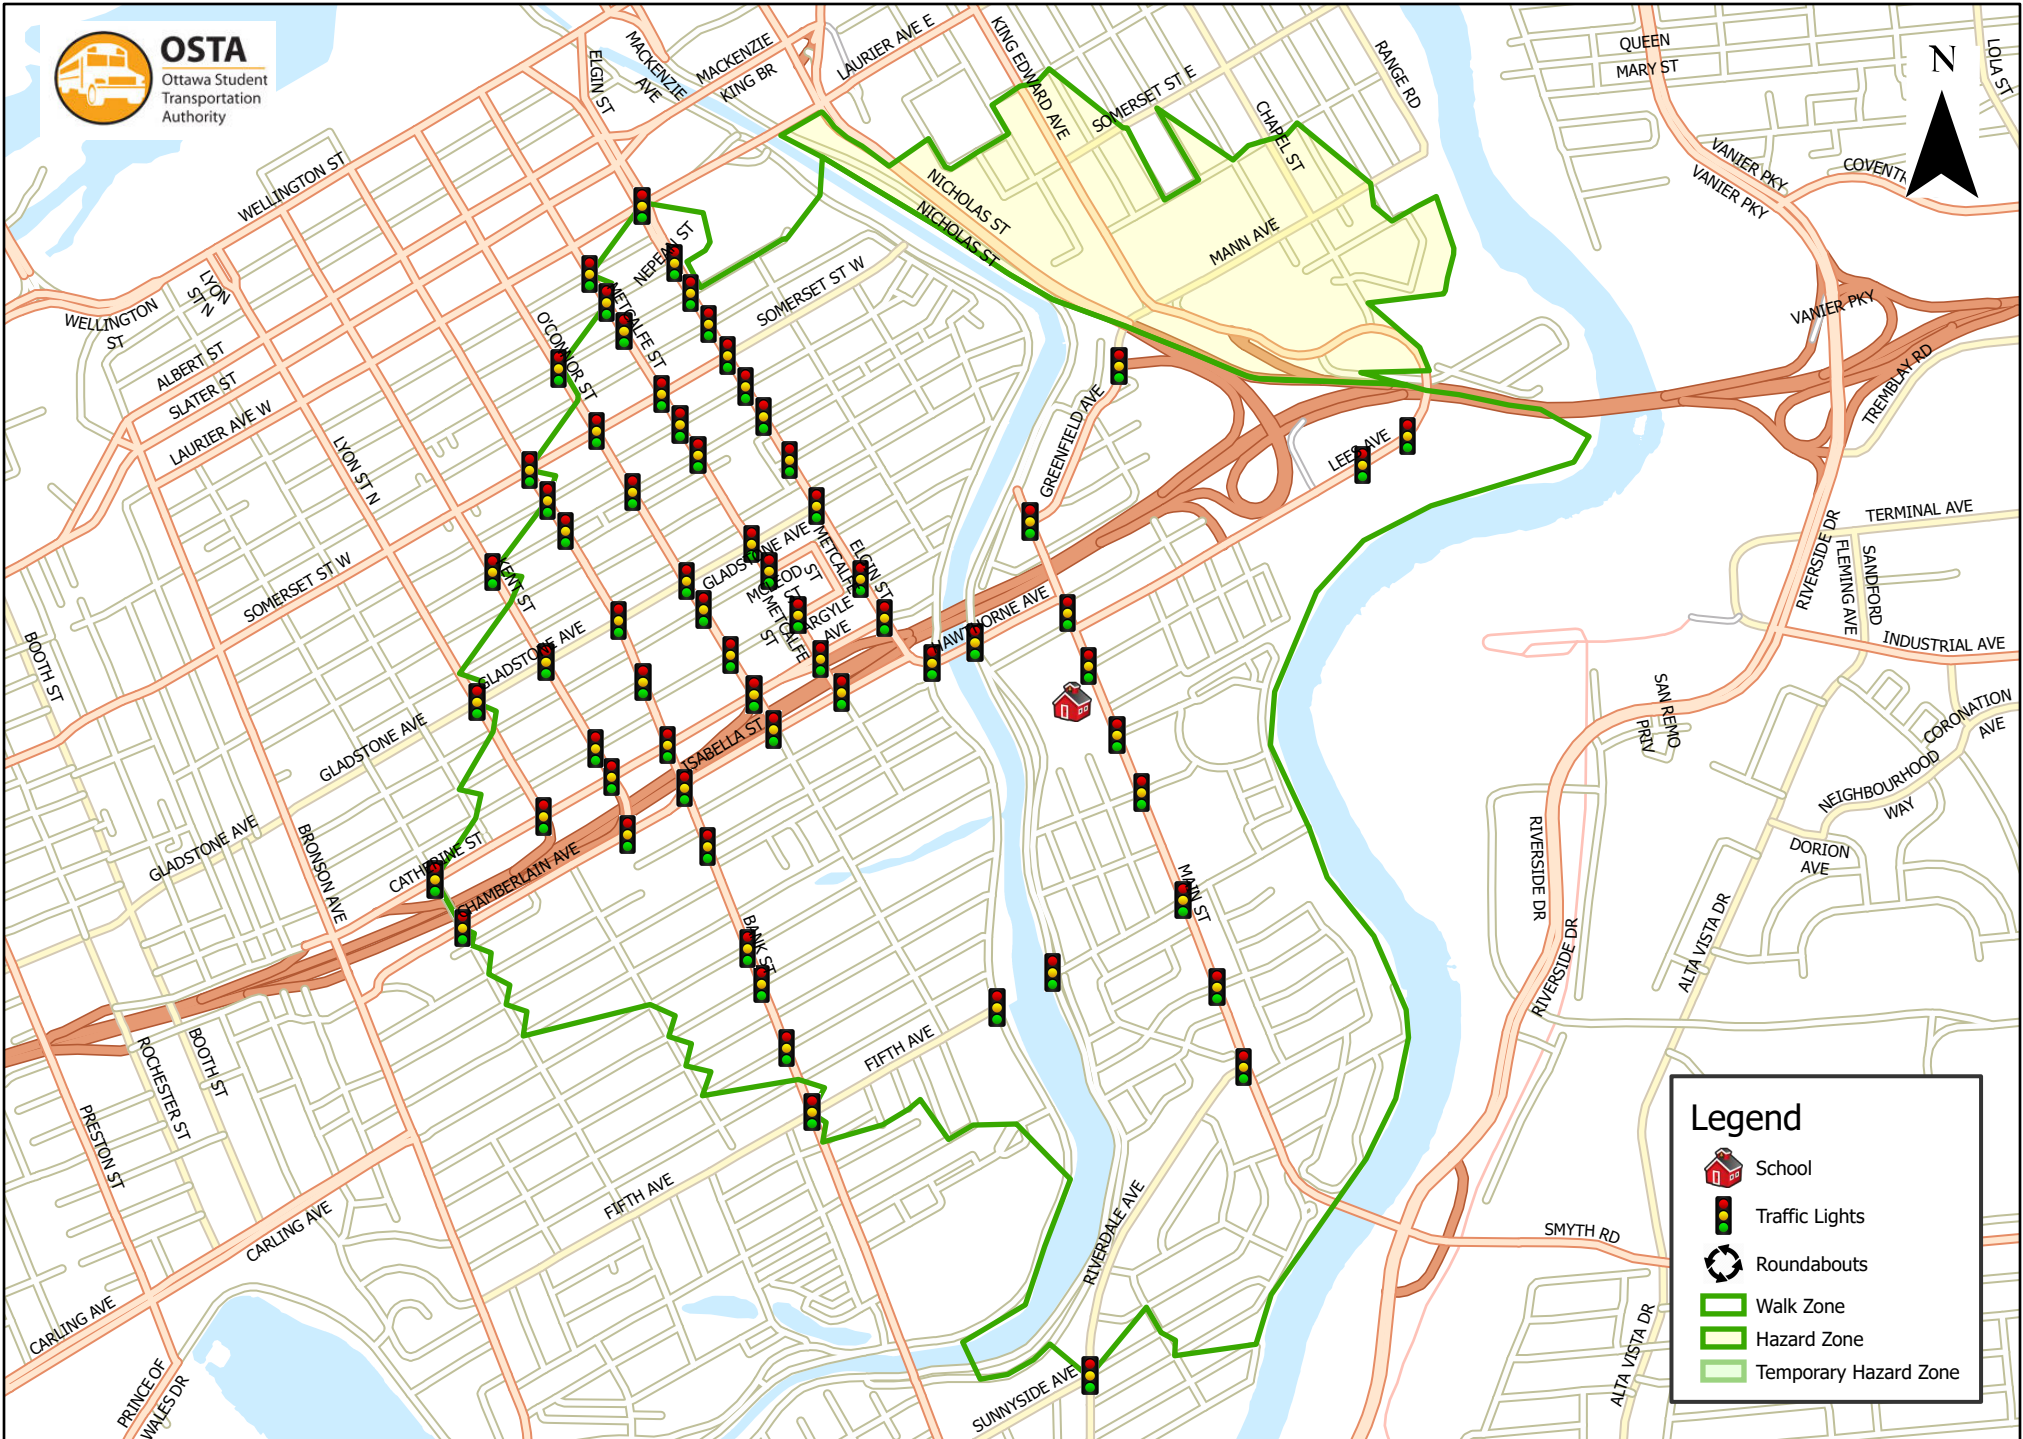

Immaculata Intermediate School 1.6 km Walk Zone Grades 7-8

This map is intended for information purposes only. Ottawa Student Transportation Authority assumes no responsibility for people using these routes.