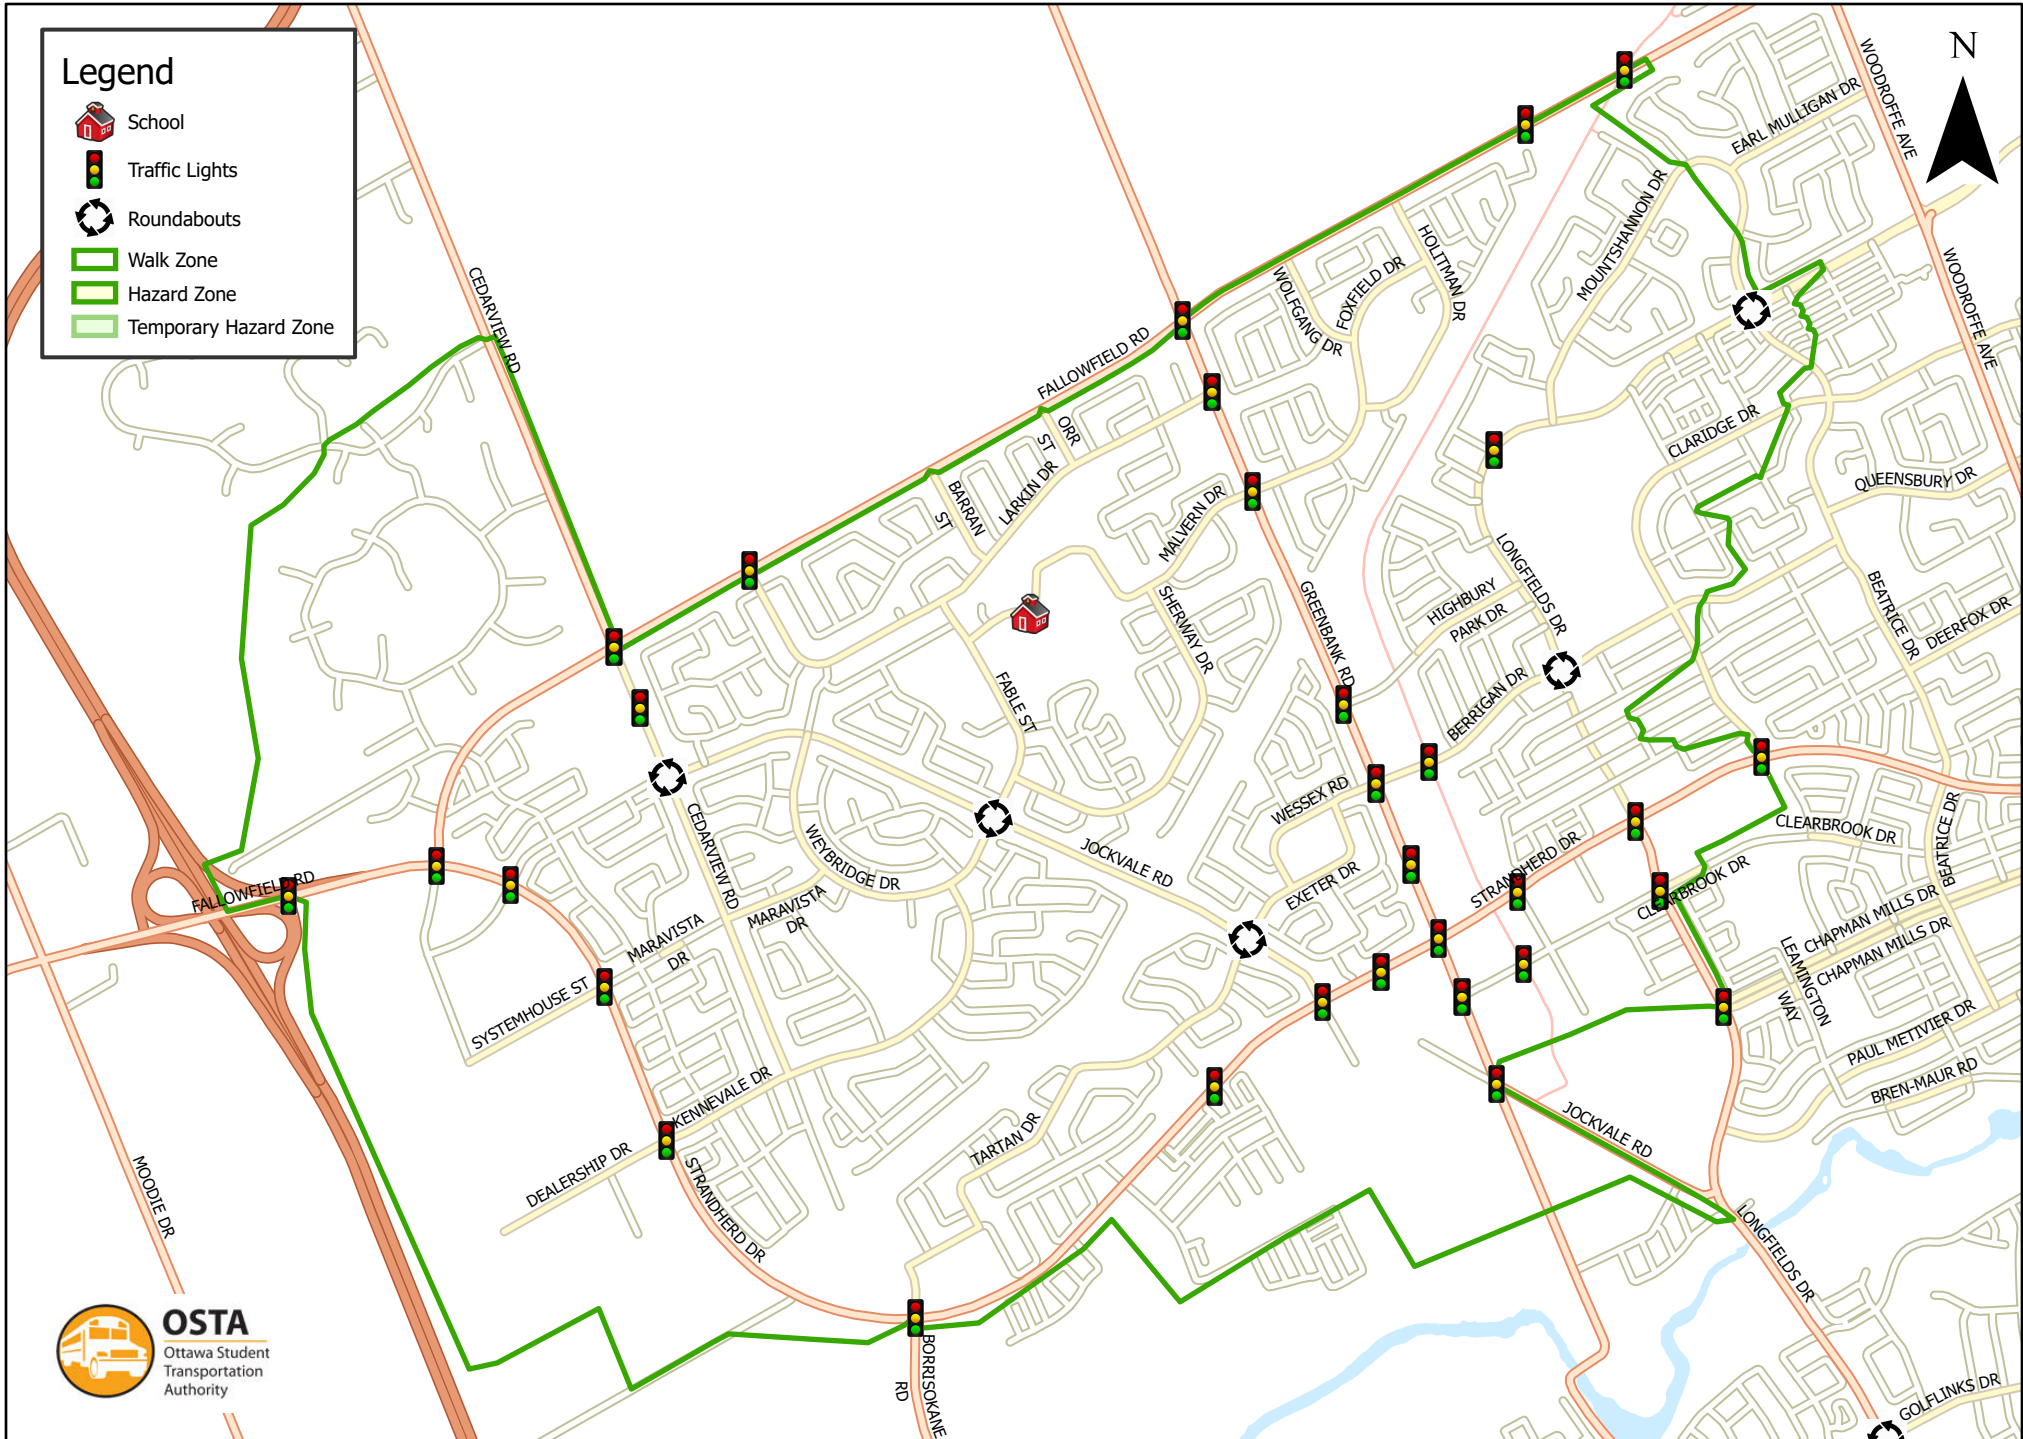

John McCrae Secondary School 3.2 km Walk Zone Grades 9-12

This map is intended for information purposes only. Ottawa Student Transportation Authority assumes no responsibility for people using these routes.