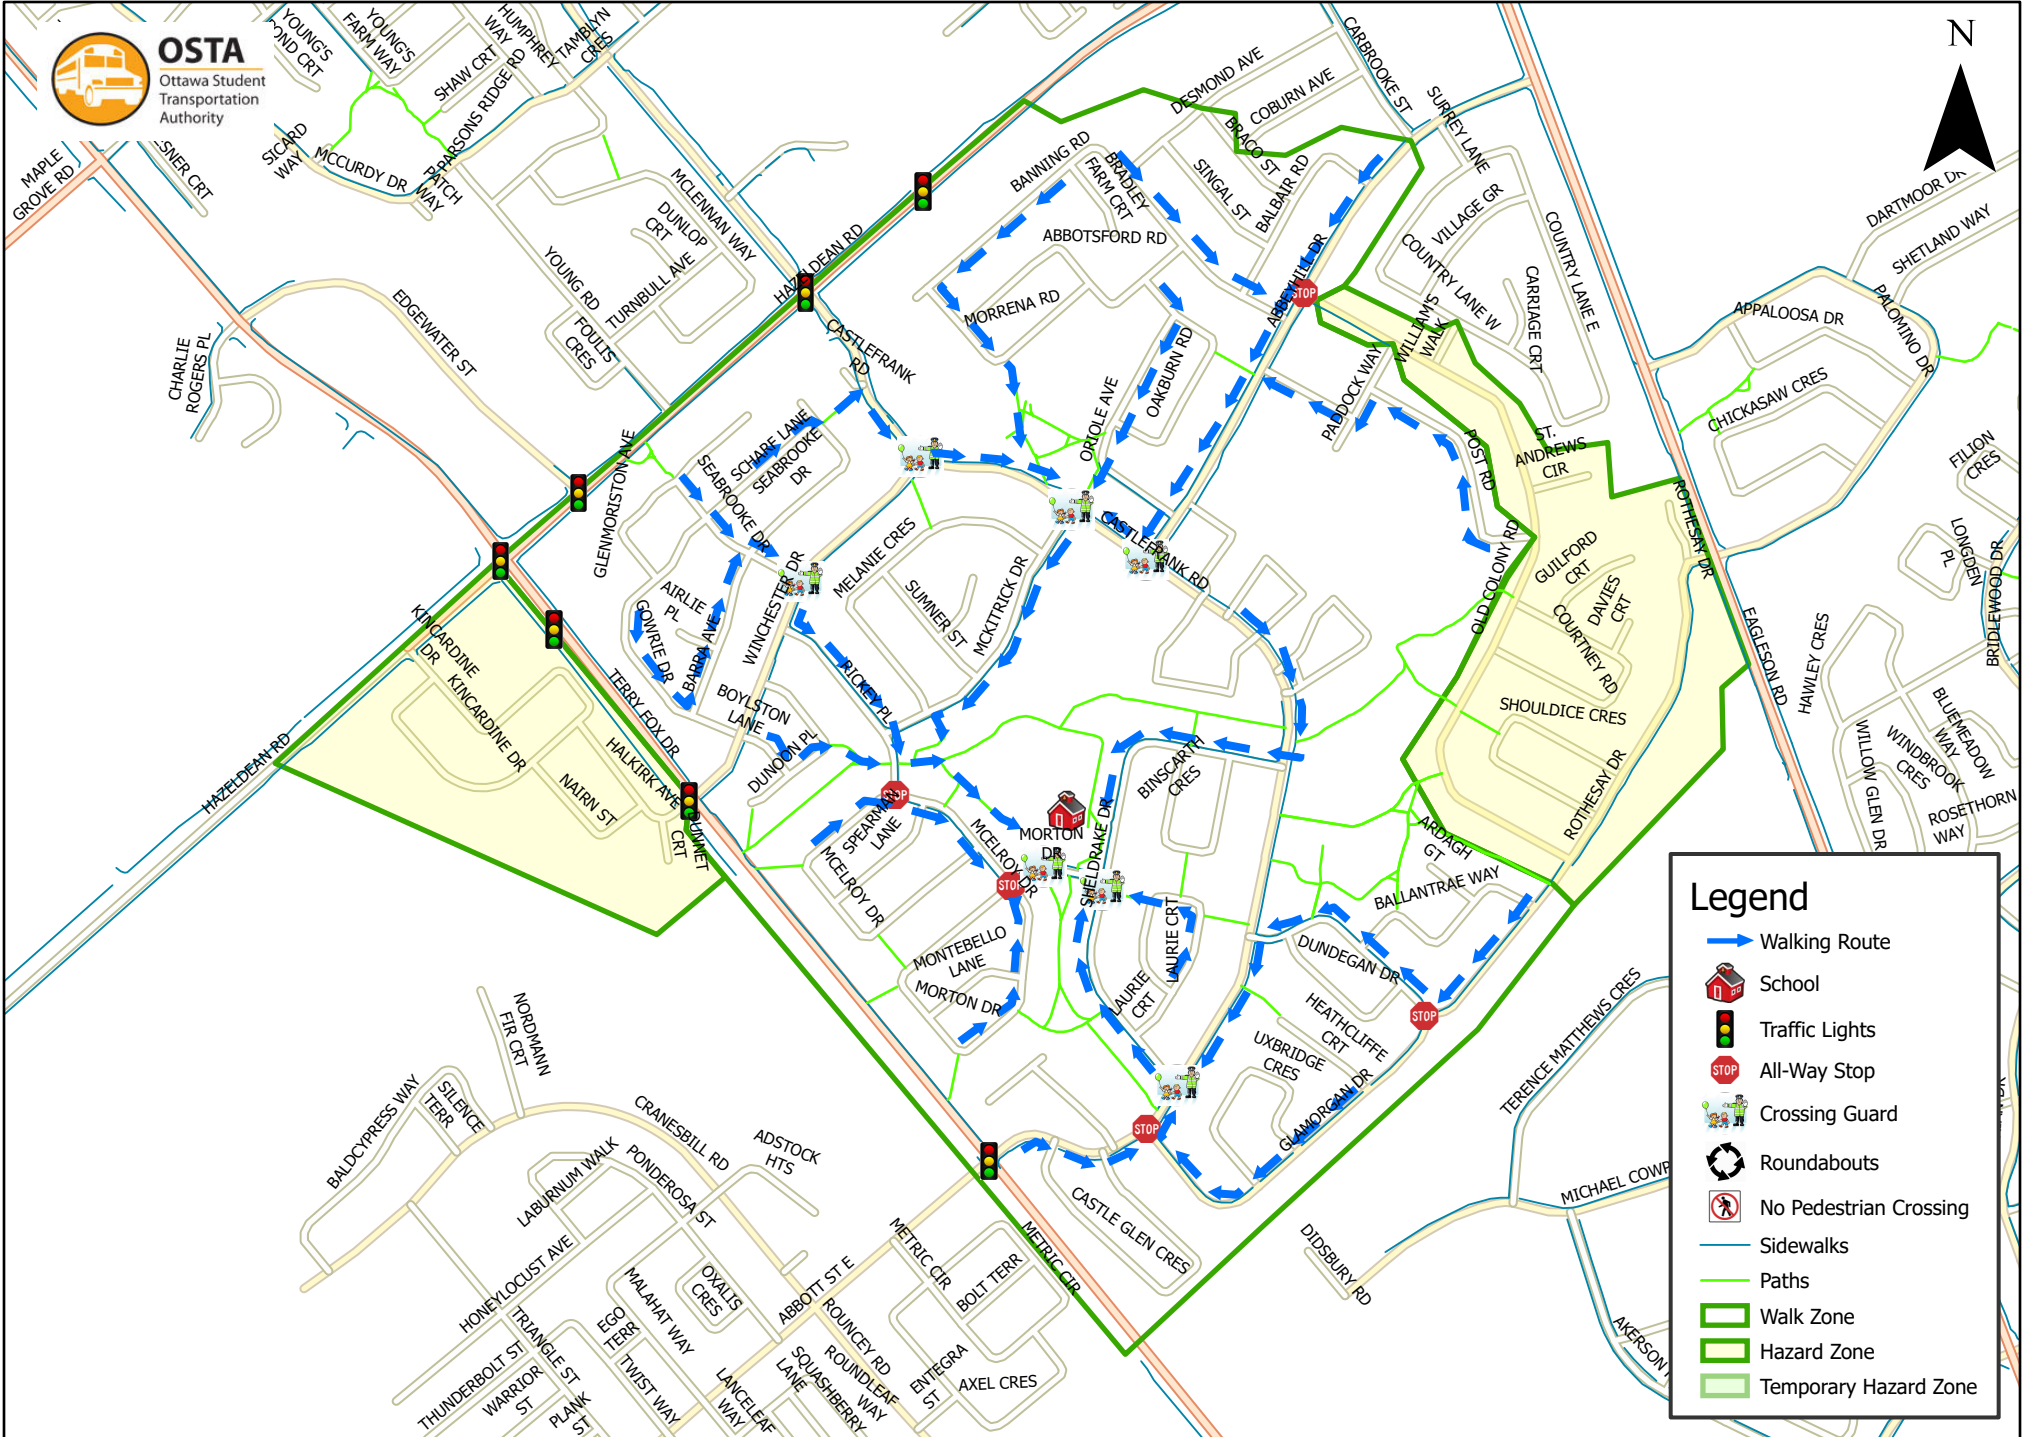

# John Young Elementary School 1.6 km Walk Zone Grades 1-6

This map is intended for information purposes only. Ottawa Student Transportation Authority assumes no responsibility for people using these routes.