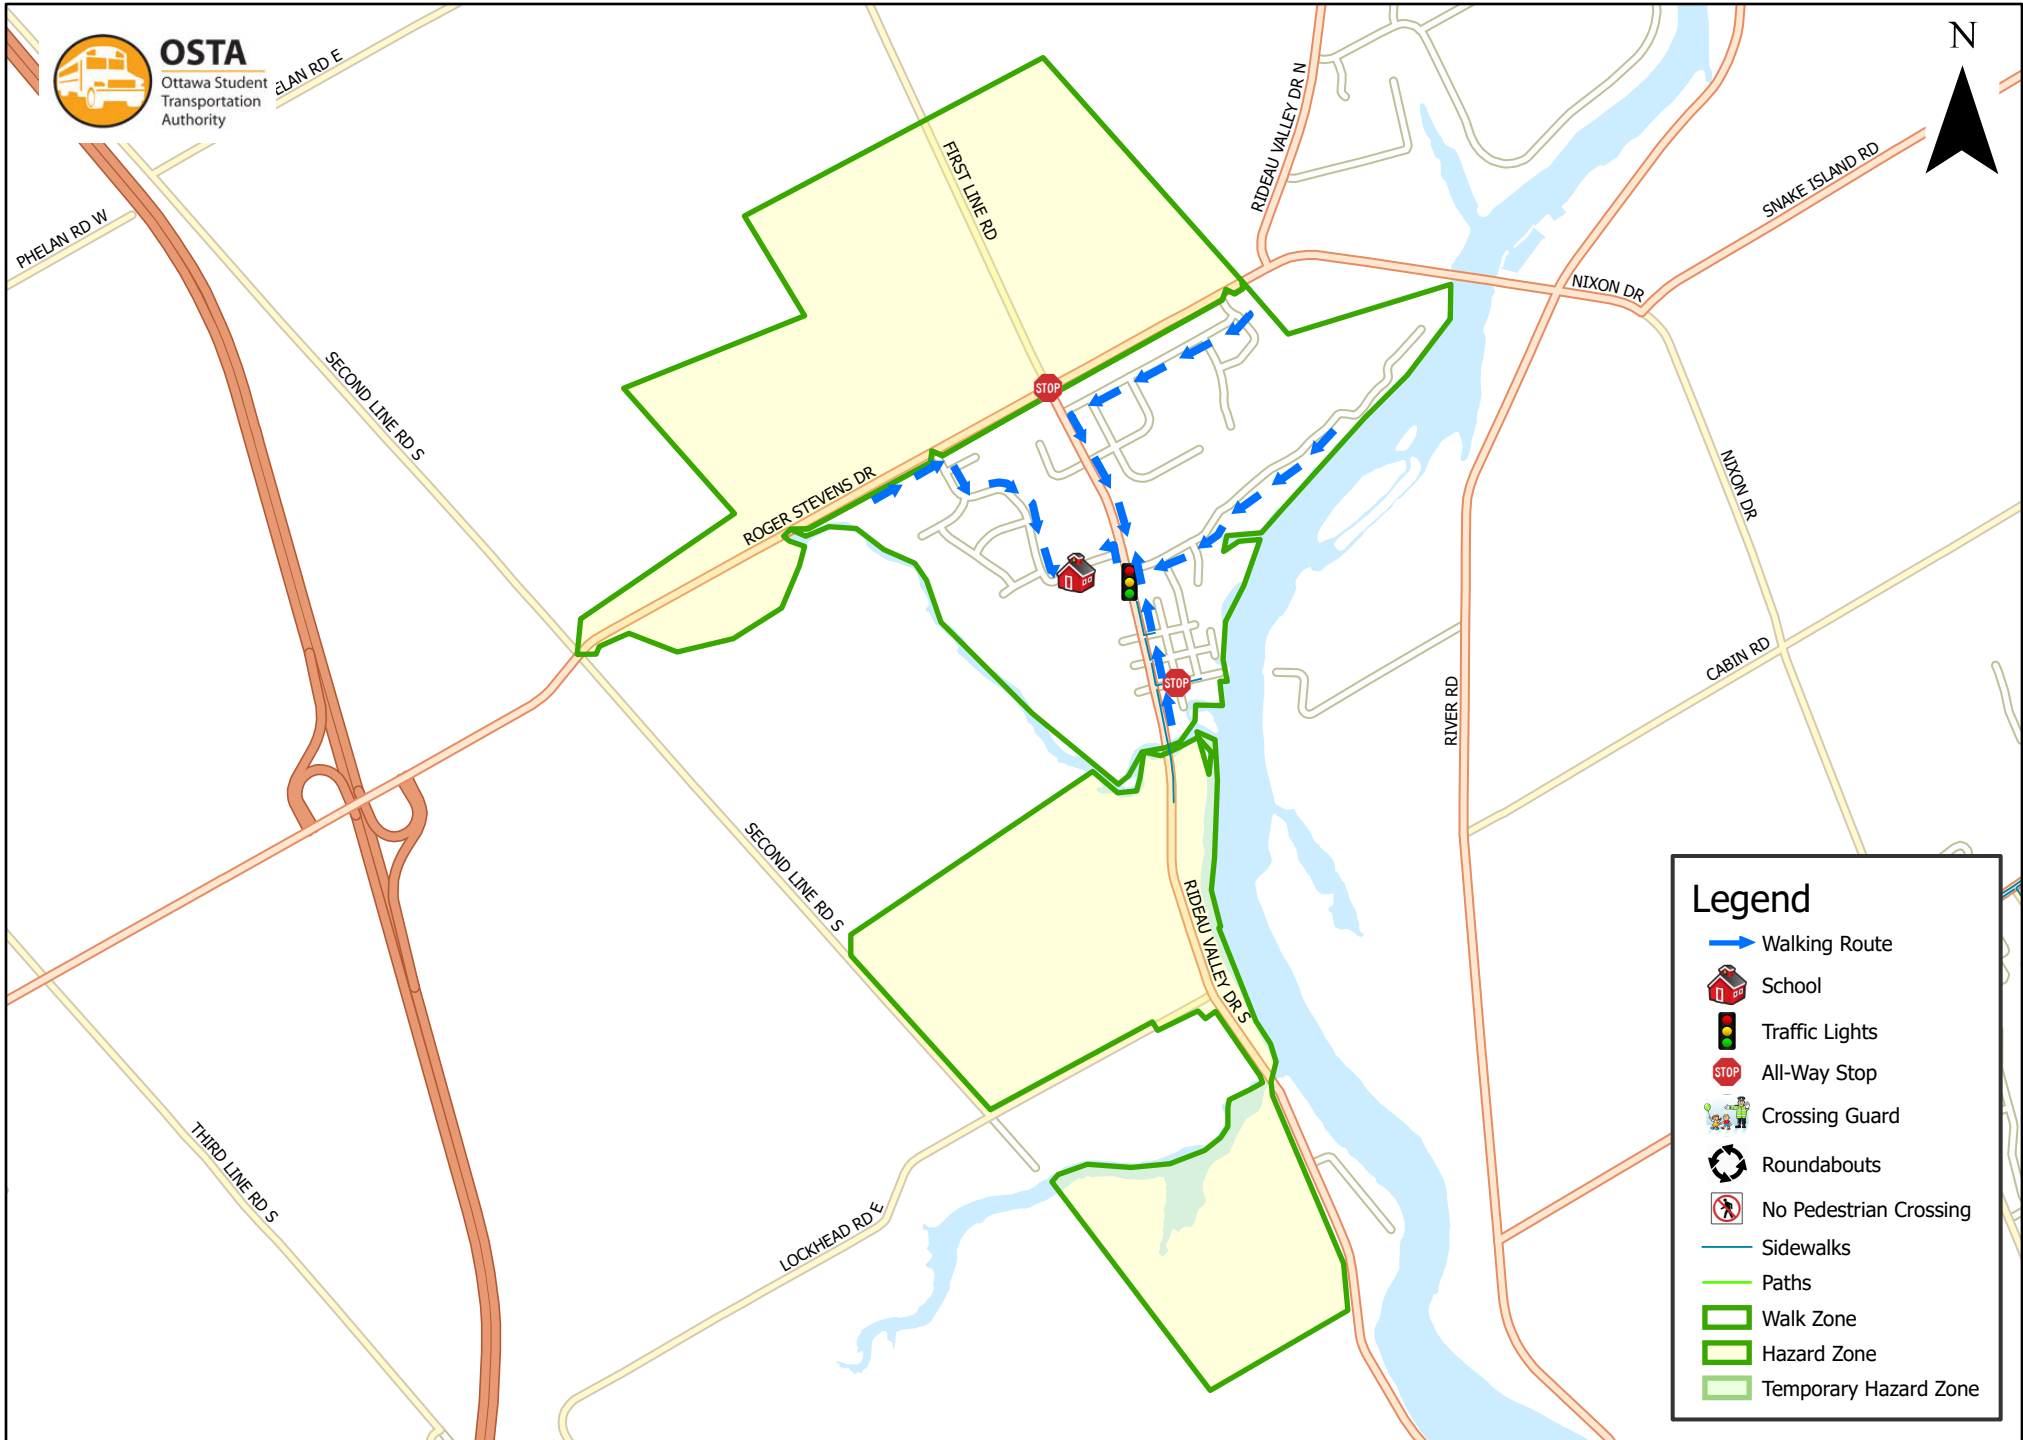

Kars on the Rideau Public School 1.6 km Walk Zone Grades 1-6

This map is intended for information purposes only. Ottawa Student Transportation Authority assumes no responsibility for people using these routes.