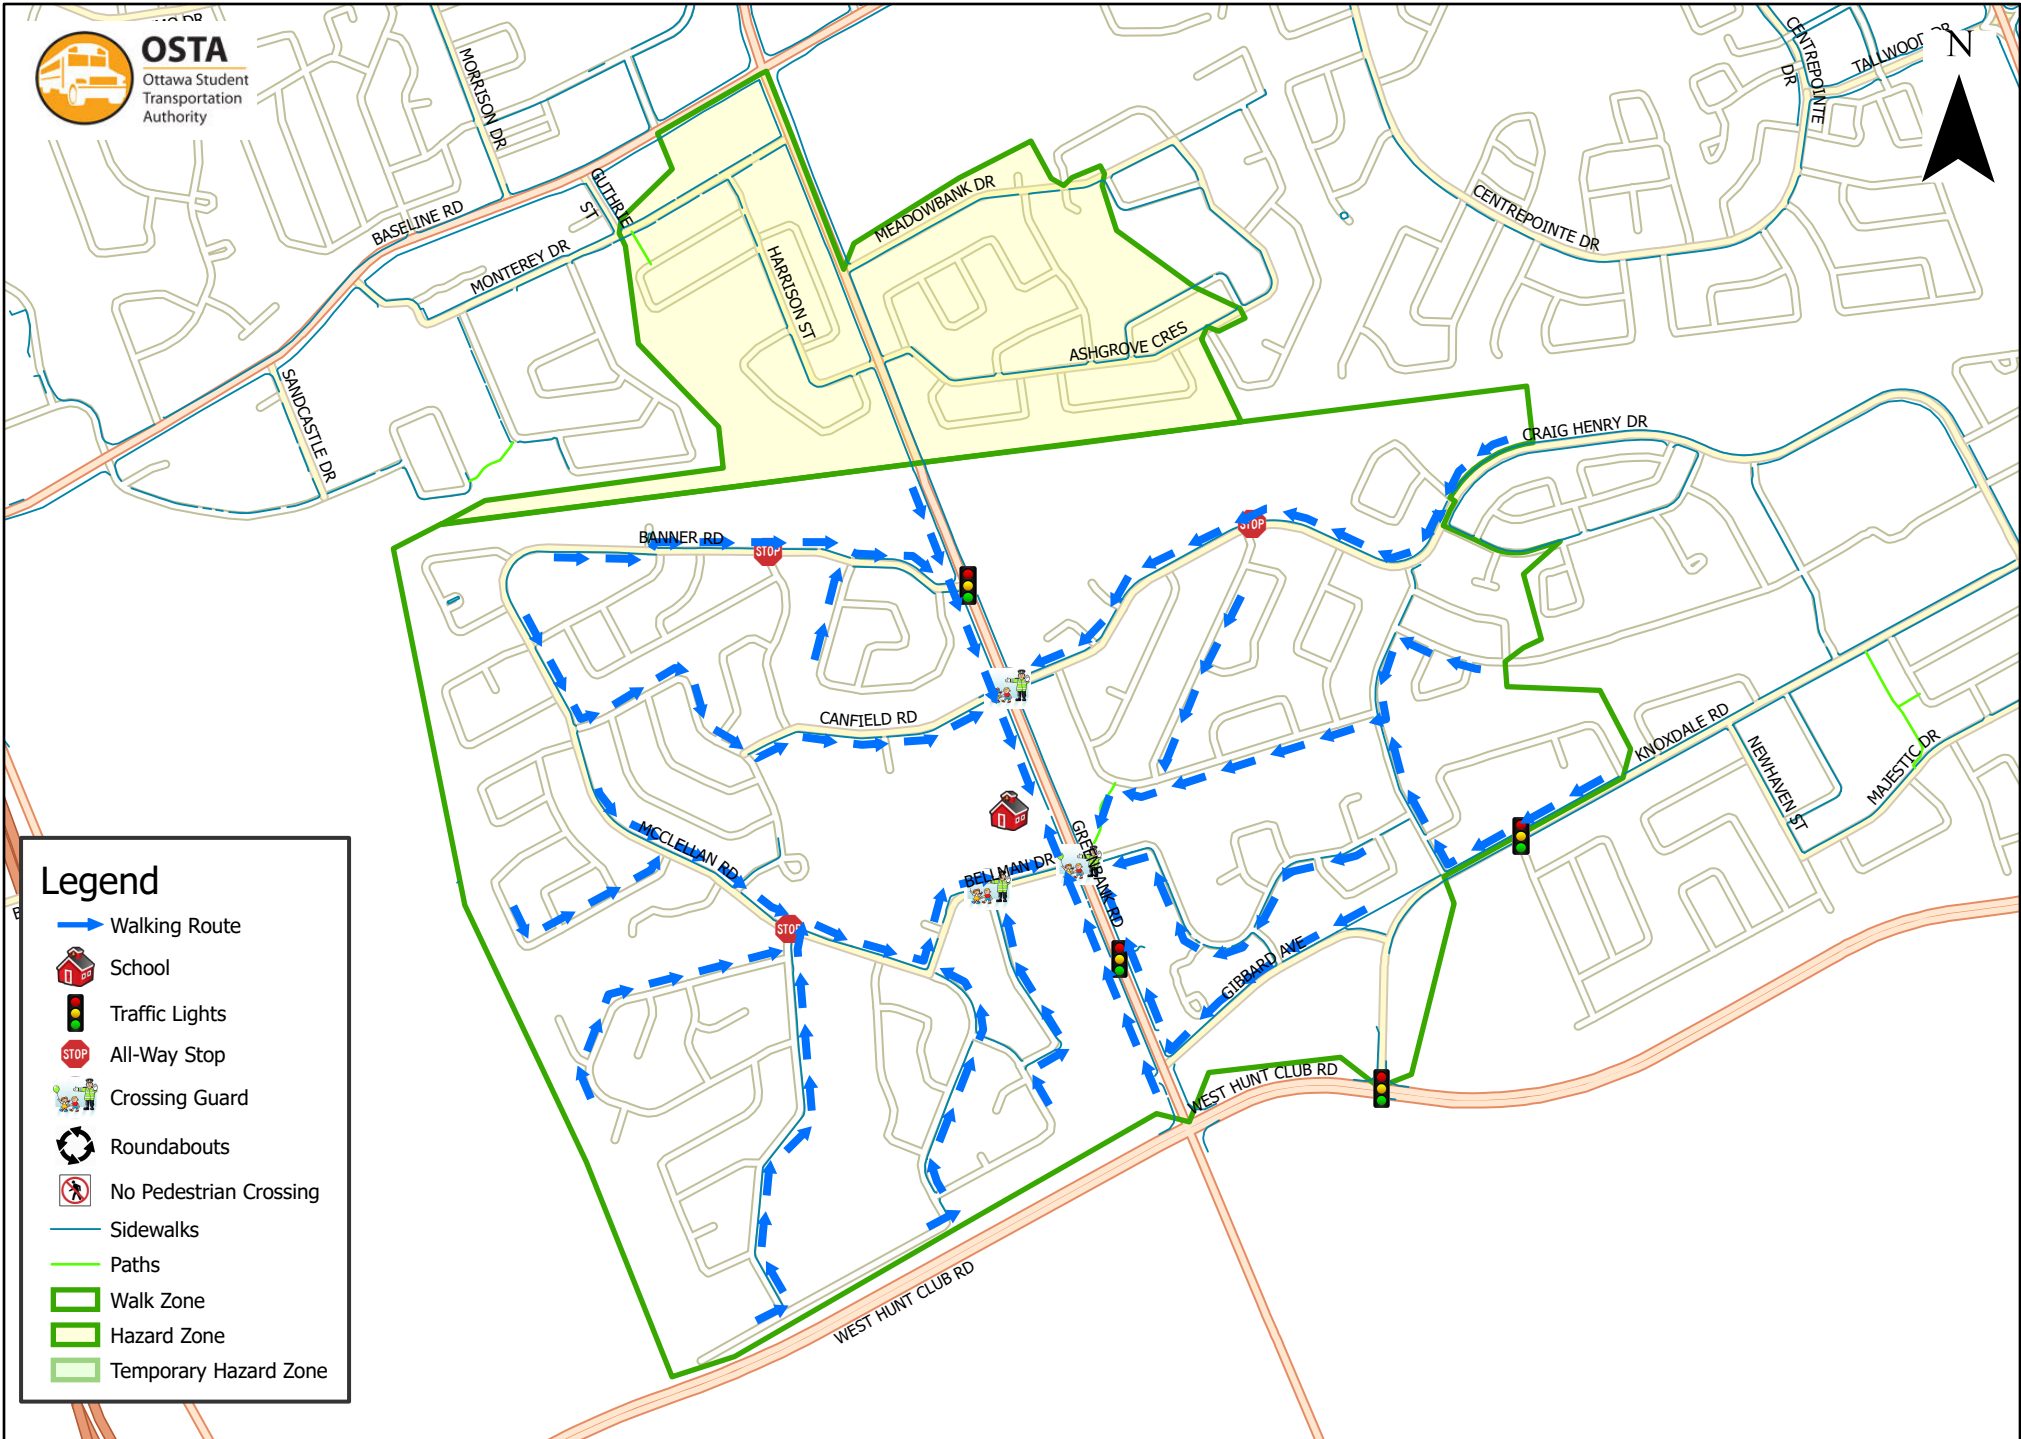

# Knoxdale Public School 1.6 km Walk Zone Grades 1-3

This map is intended for information purposes only. Ottawa Student Transportation Authority assumes no responsibility for people using these routes.