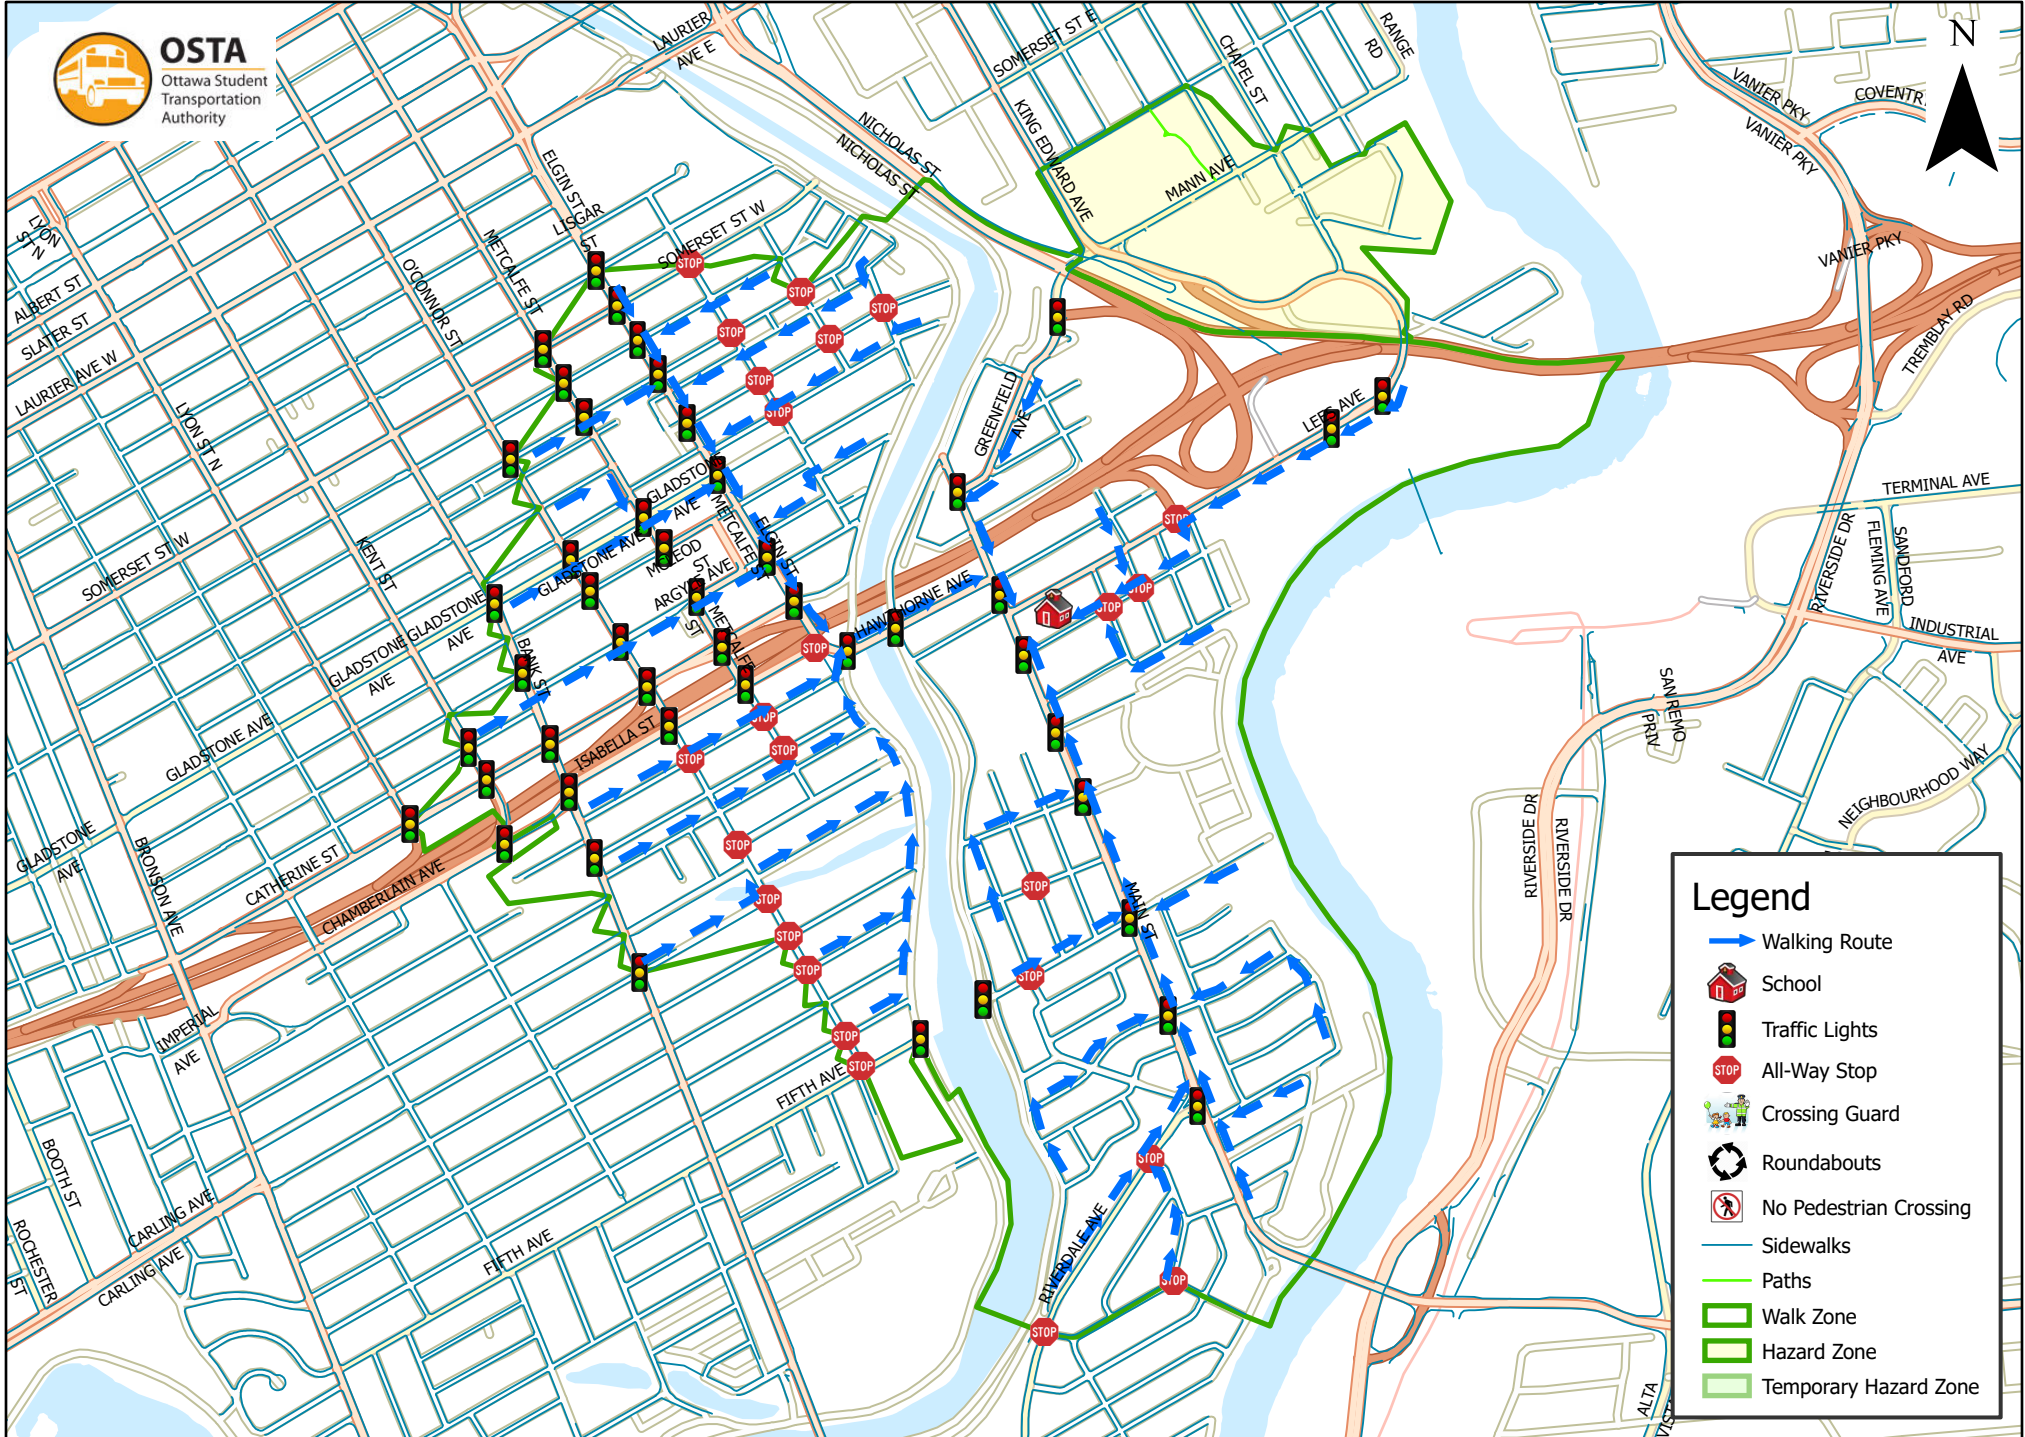

Lady Evelyn Alternative School 1.6 km Walk Zone Grades 4-6

This map is intended for information purposes only. Ottawa Student Transportation Authority assumes no responsibility for people using these routes.