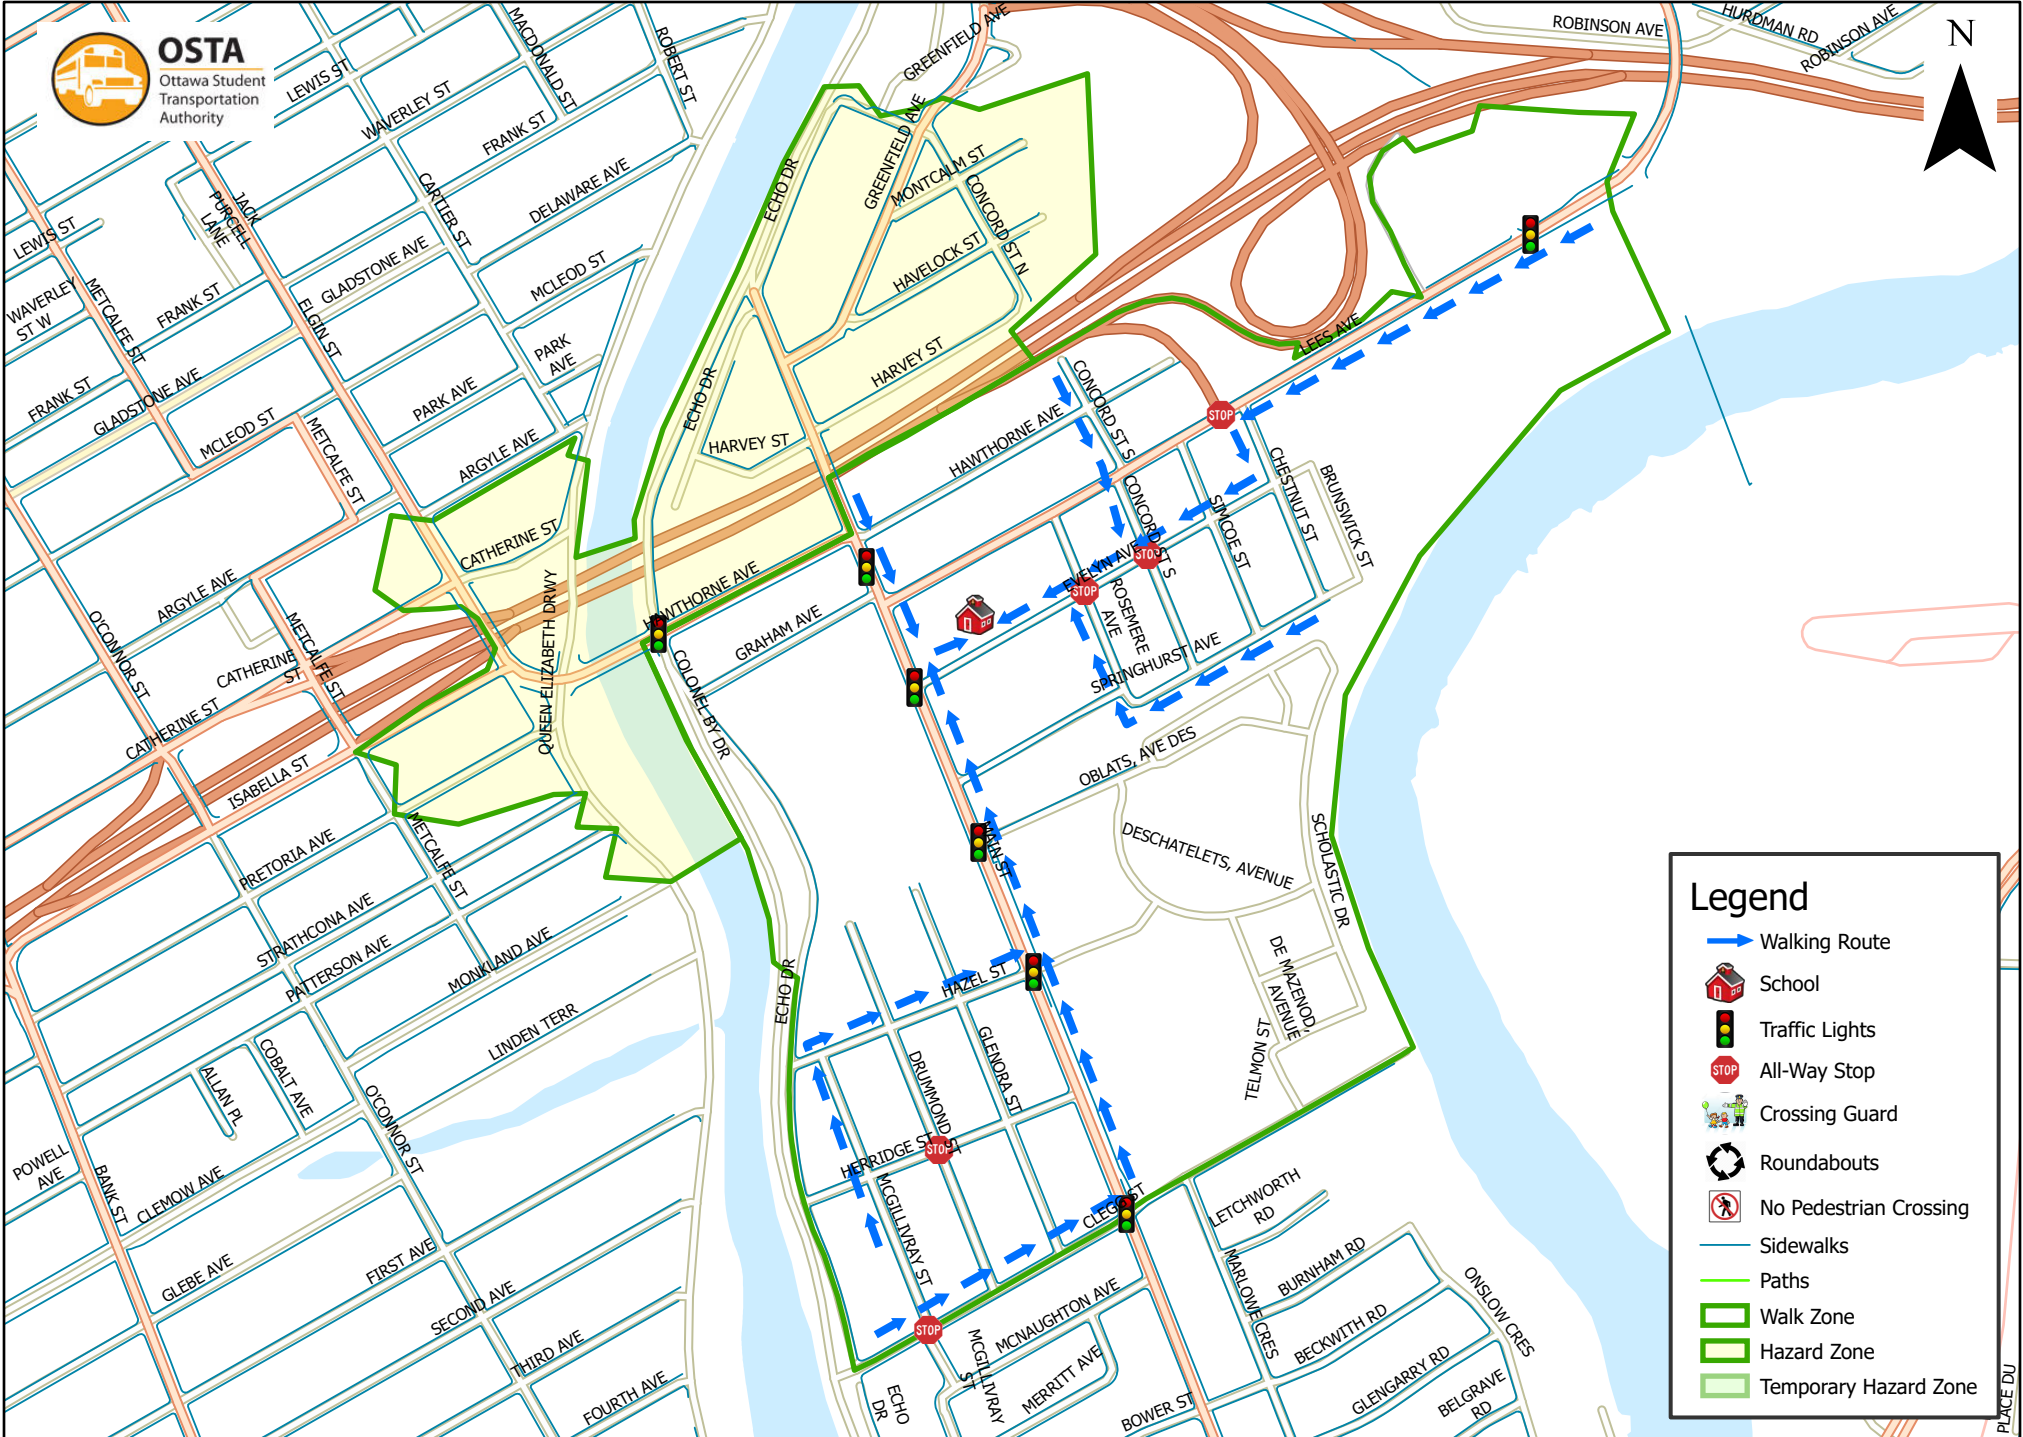

Lady Evelyn Alternative School 800 m Walk Zone Kindergarten

- Legend**
- Walking Route
 - School
 - Traffic Lights
 - All-Way Stop
 - Crossing Guard
 - Roundabouts
 - No Pedestrian Crossing
 - Sidewalks
 - Paths
 - Walk Zone
 - Hazard Zone
 - Temporary Hazard Zone

This map is intended for information purposes only. Ottawa Student Transportation Authority assumes no responsibility for people using these routes.