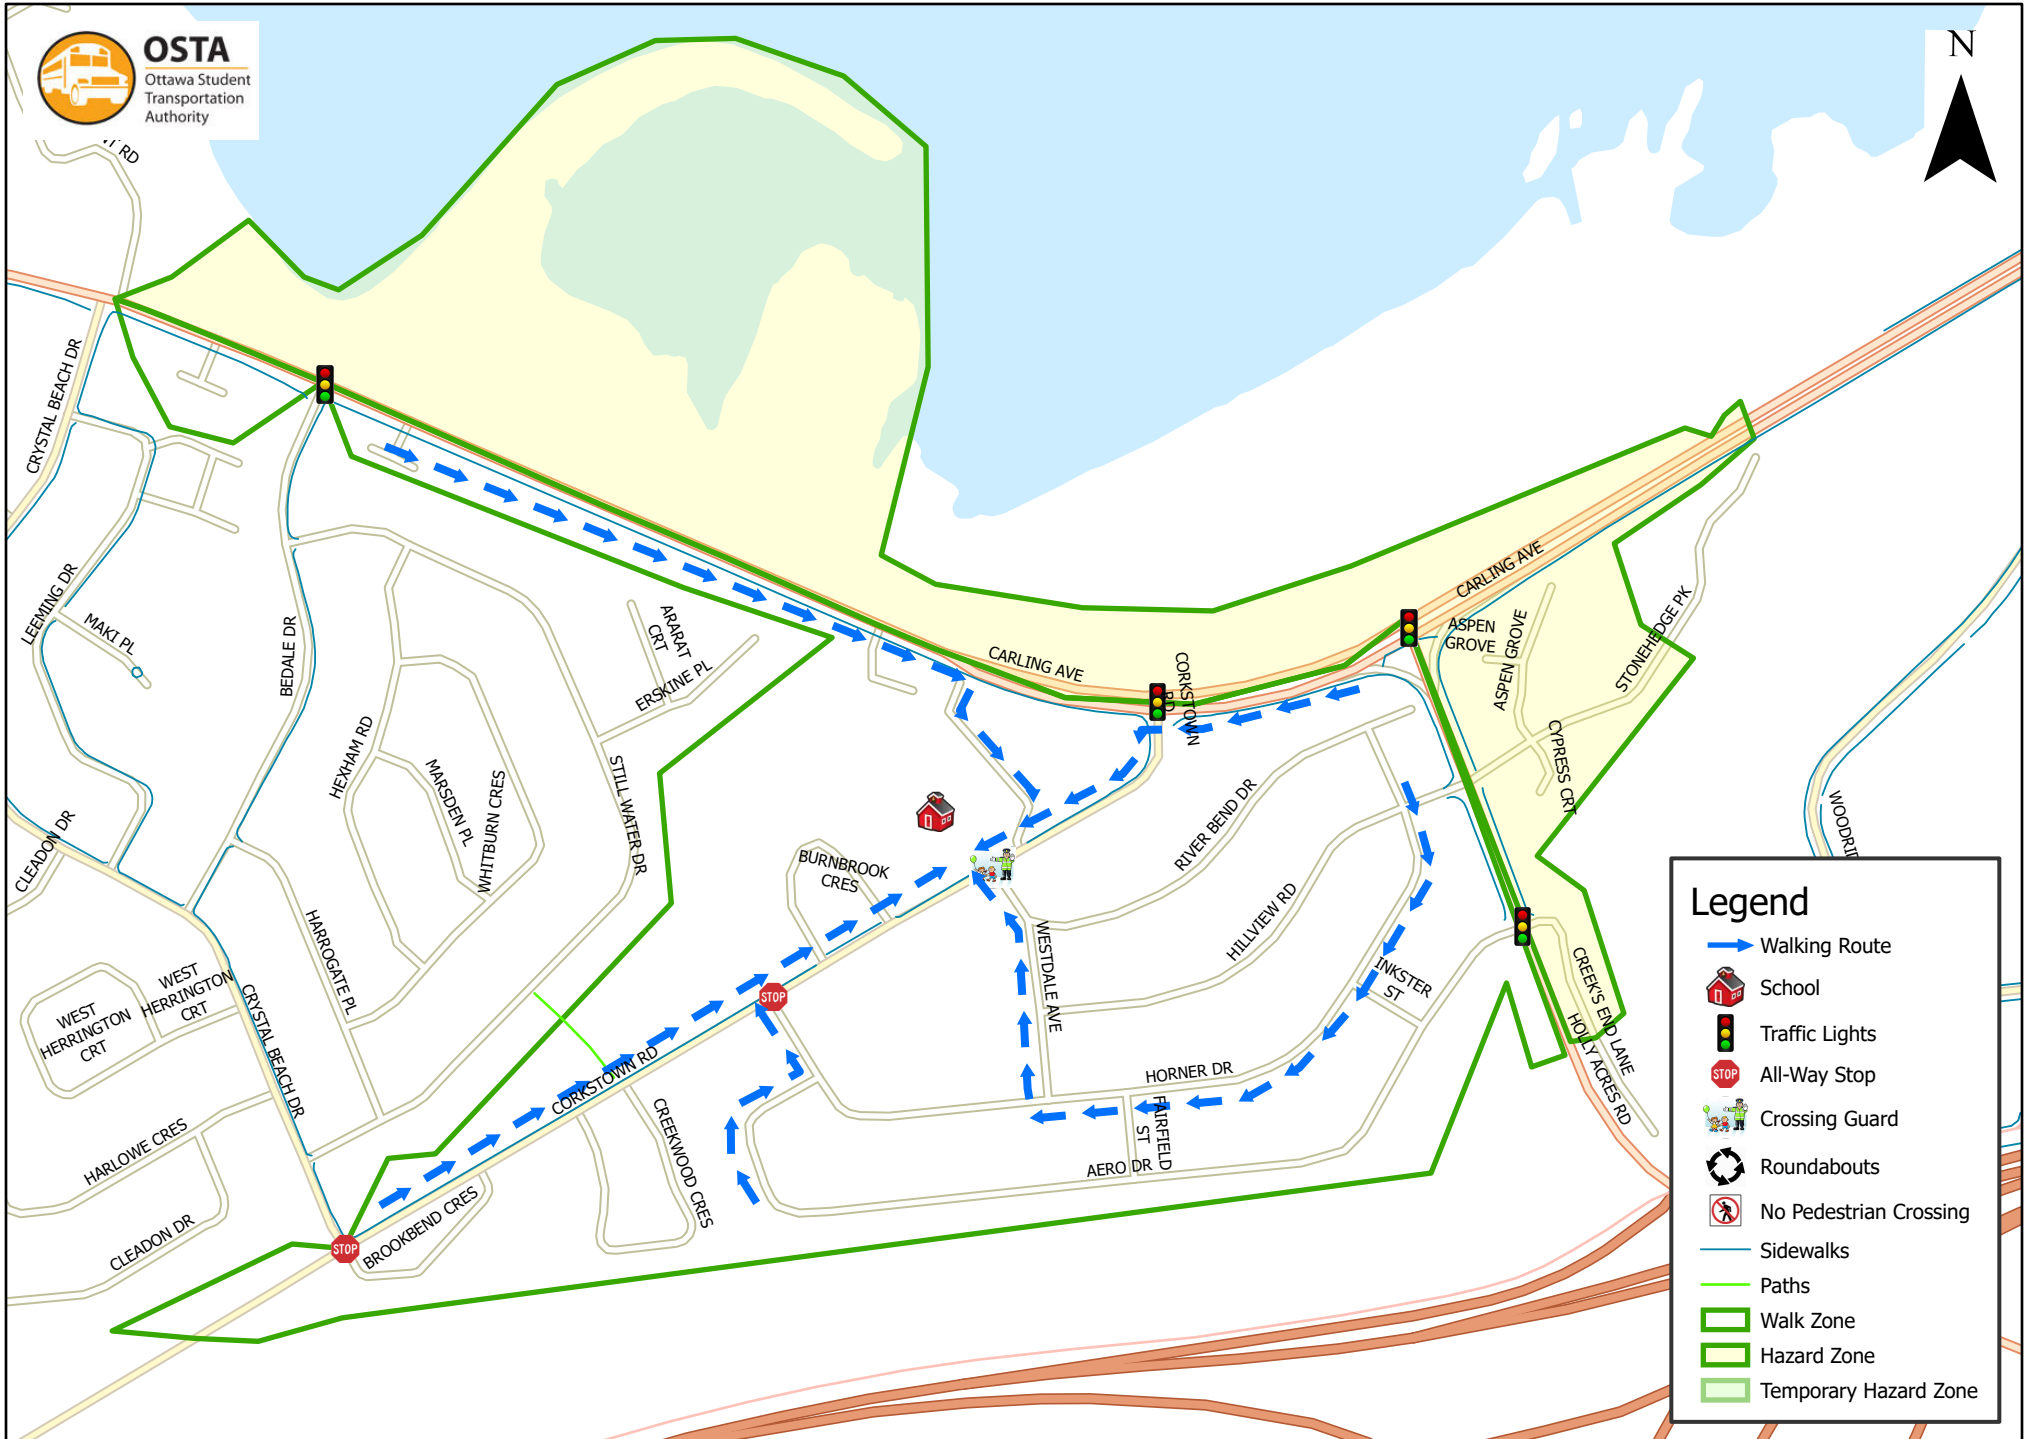

Lakeview Public School 800 m Walk Zone Kindergarten

Legend

- Walking Route
- School
- Traffic Lights
- All-Way Stop
- Crossing Guard
- Roundabouts
- No Pedestrian Crossing
- Sidewalks
- Paths
- Walk Zone
- Hazard Zone
- Temporary Hazard Zone

This map is intended for information purposes only. Ottawa Student Transportation Authority assumes no responsibility for people using these routes.