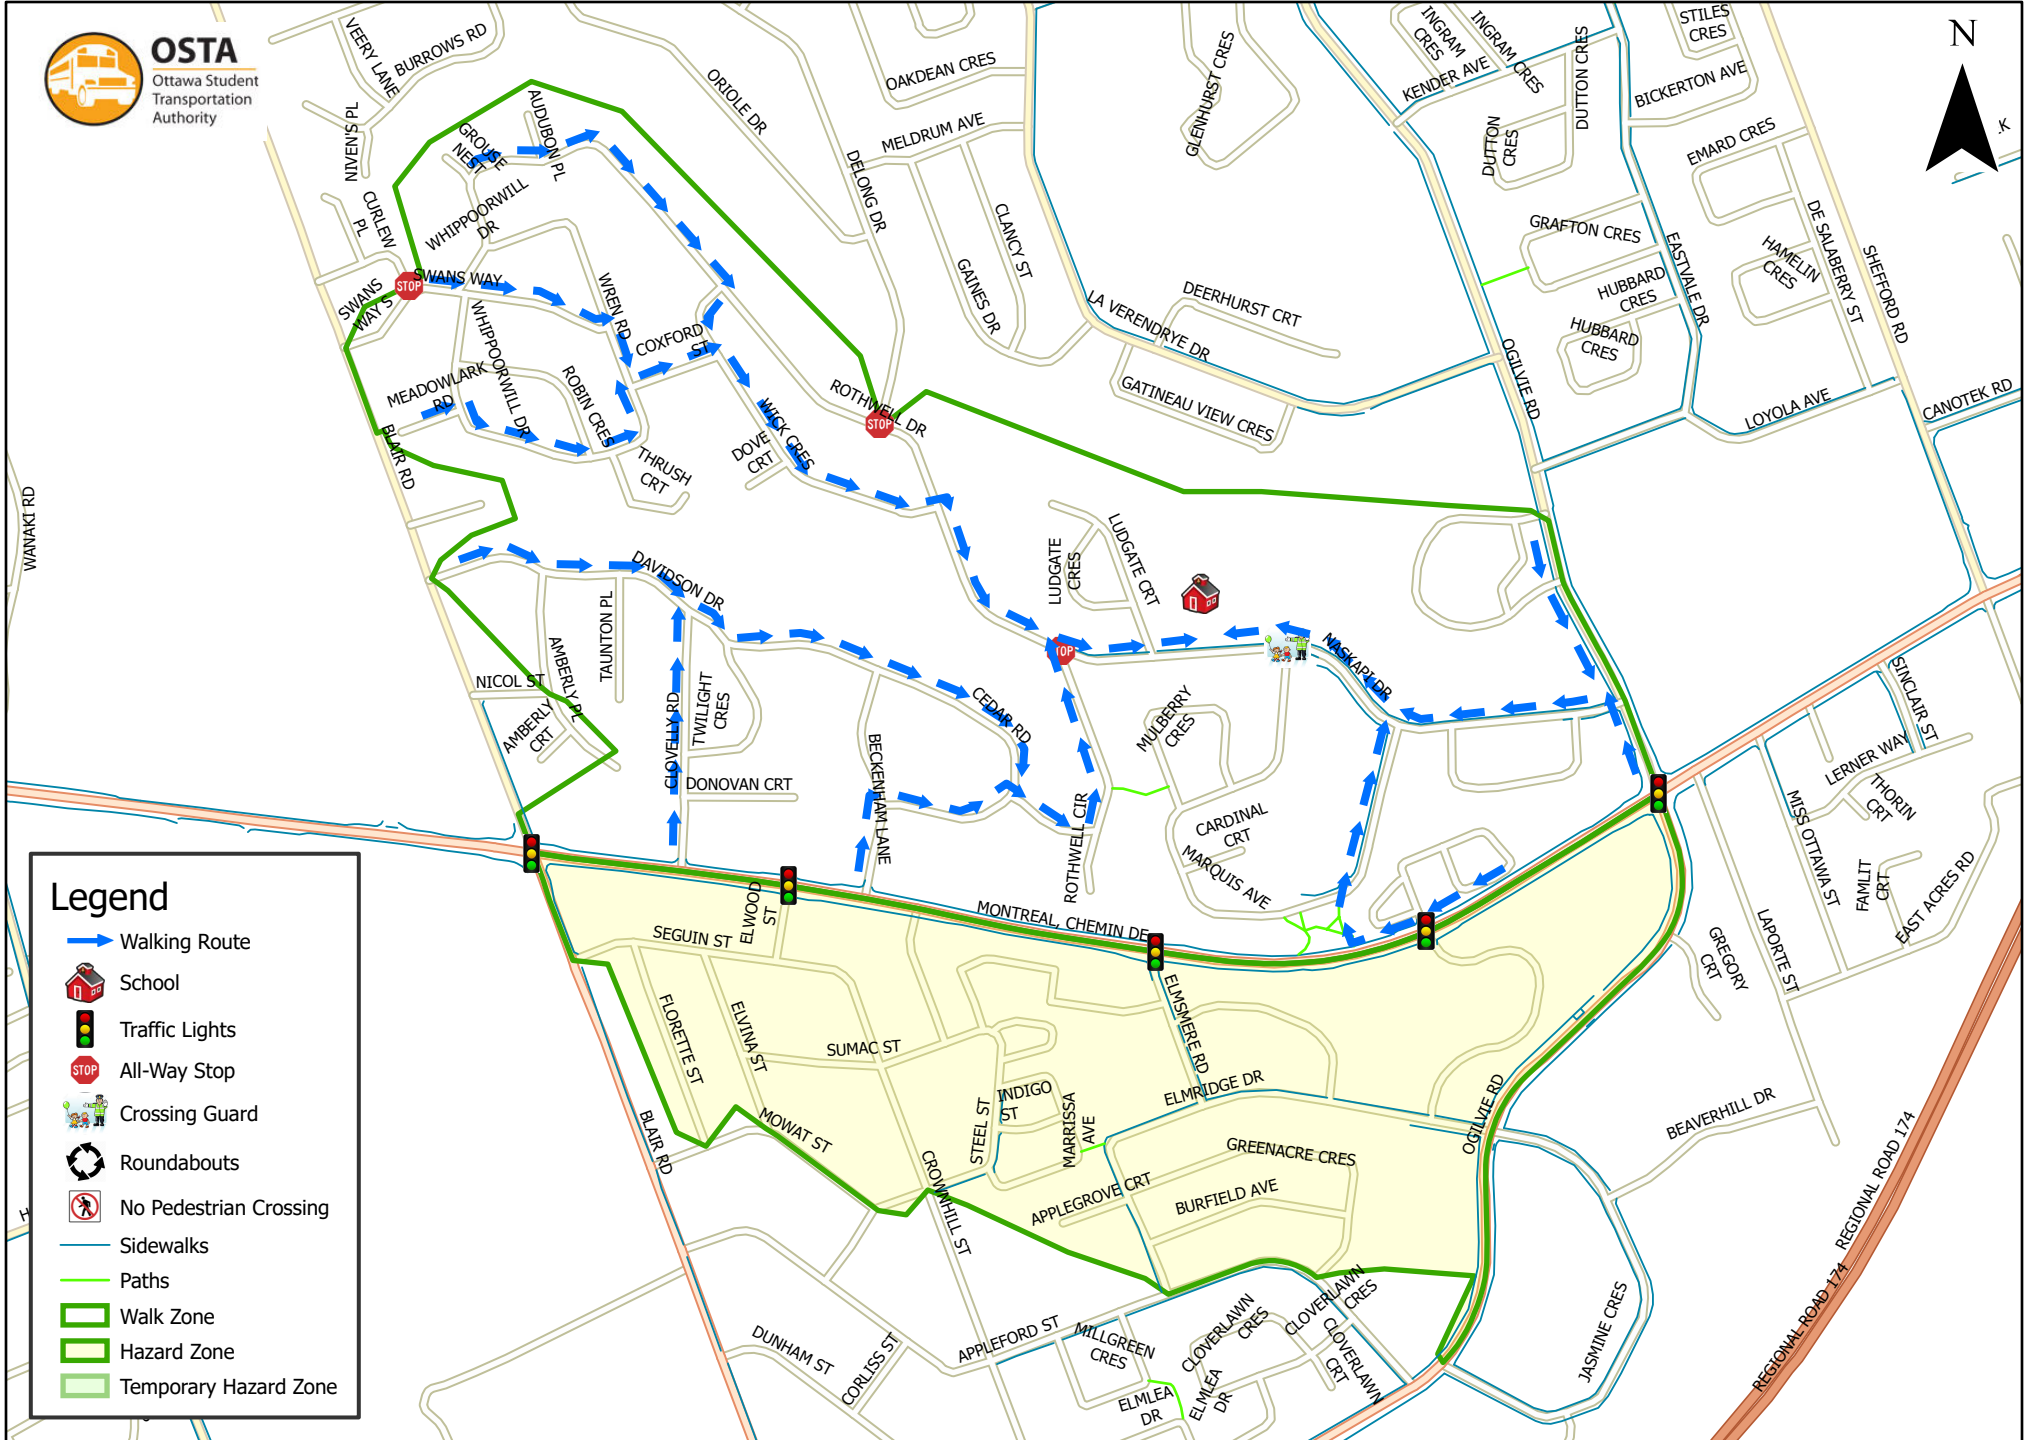

# Le Phare Elementary School 1.6 km Walk Zone Grades 1-6

**Legend**

- Walking Route
- School
- Traffic Lights
- All-Way Stop
- Crossing Guard
- Roundabouts
- No Pedestrian Crossing
- Sidewalks
- Paths
- Walk Zone
- Hazard Zone
- Temporary Hazard Zone

This map is intended for information purposes only. Ottawa Student Transportation Authority assumes no responsibility for people using these routes.