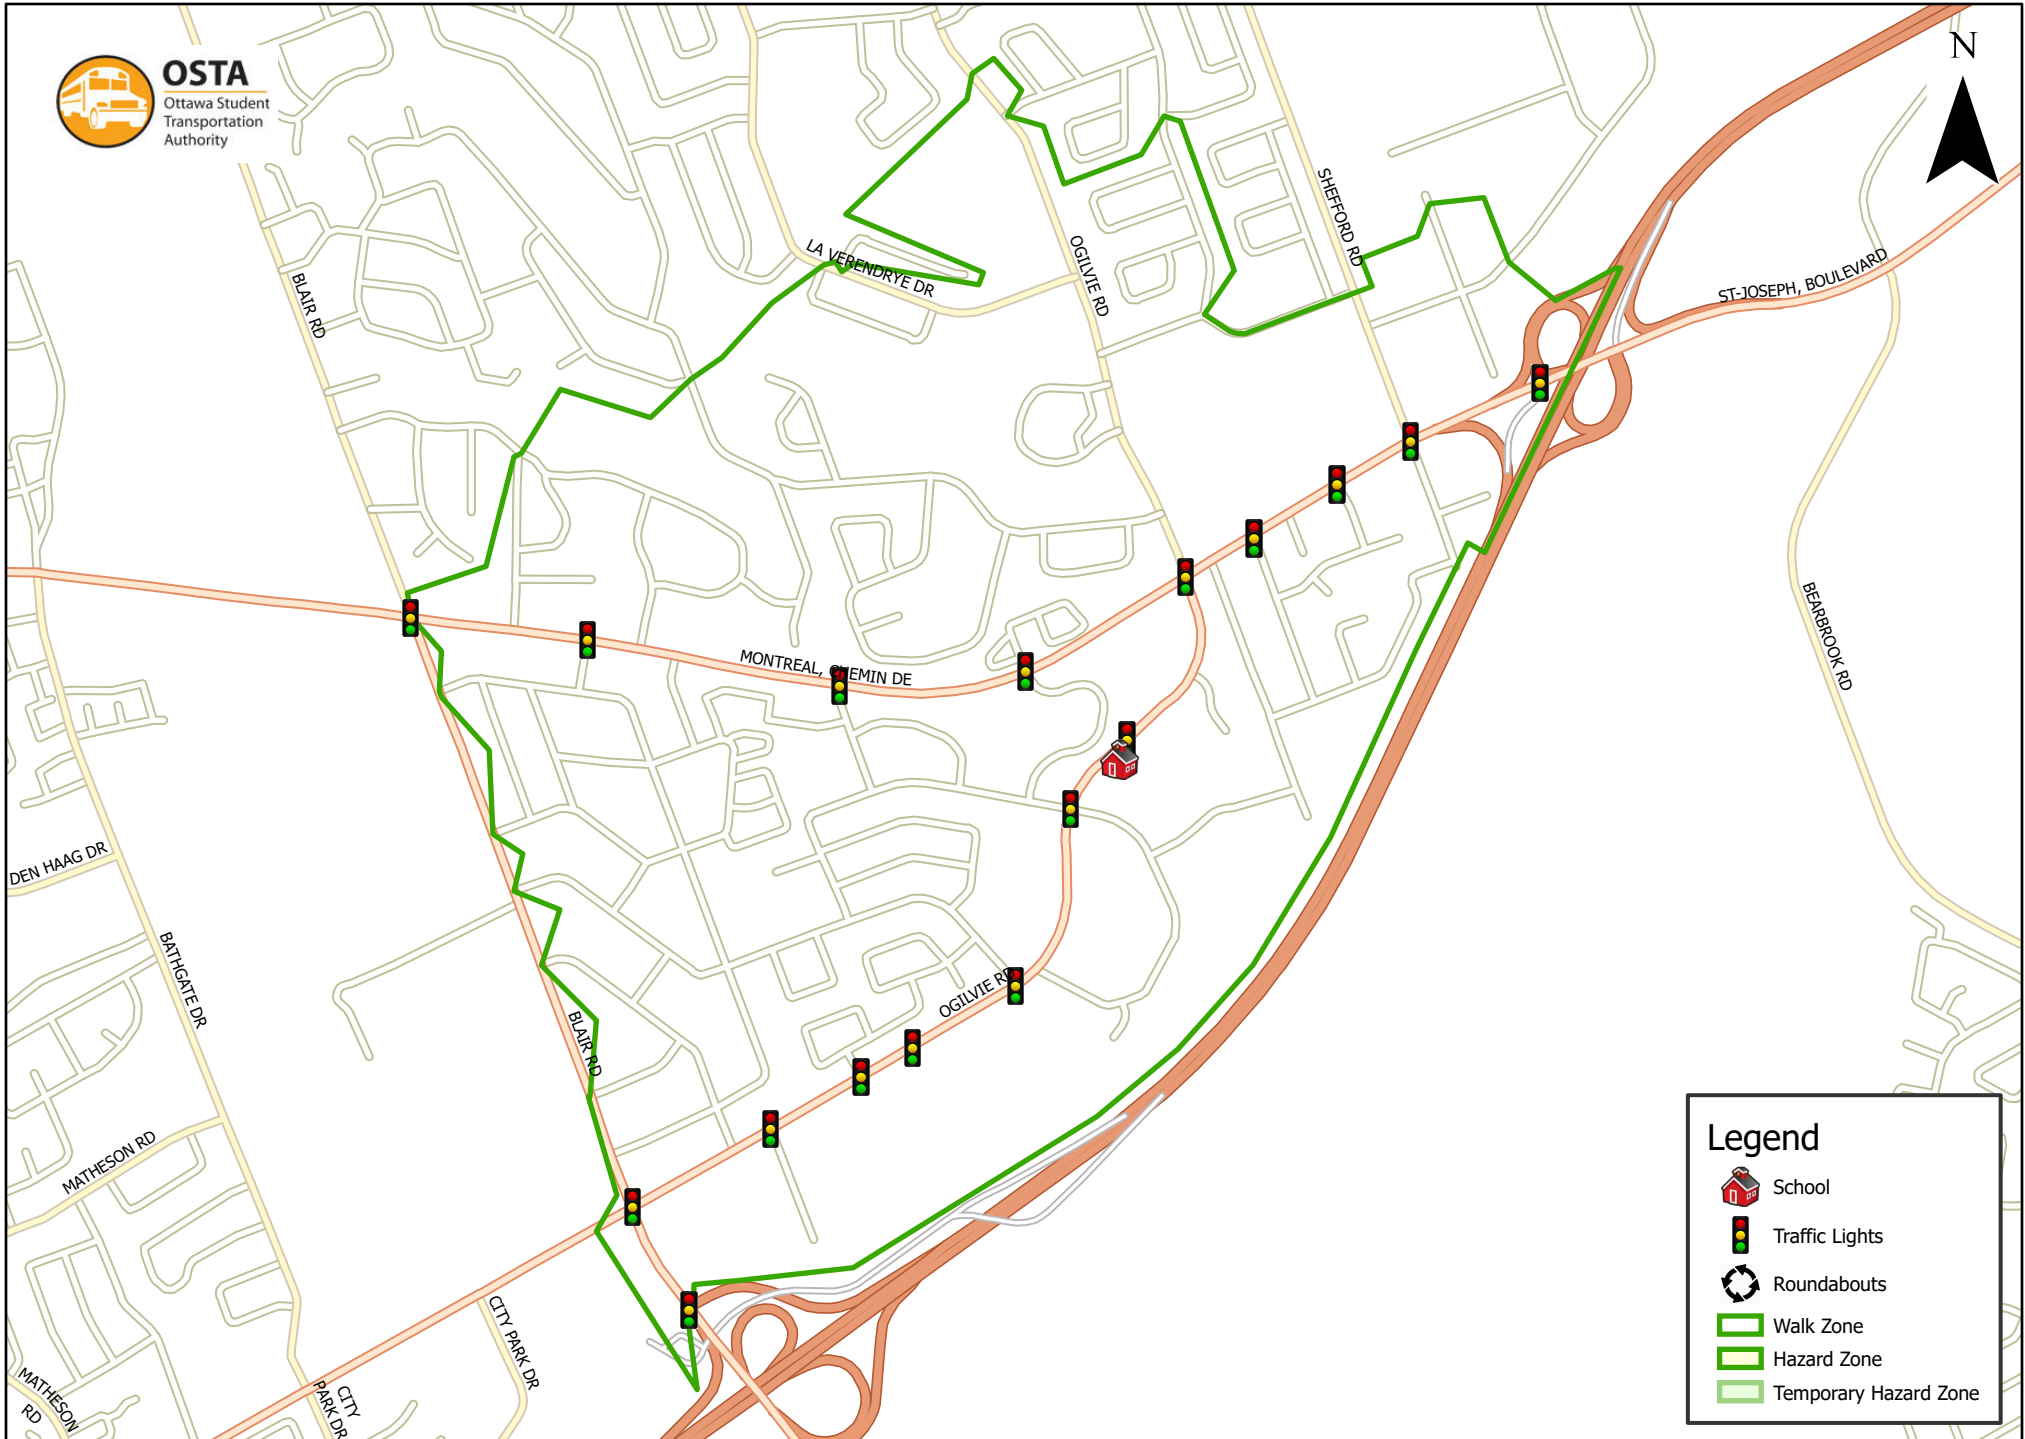

Lester B. Pearson Intermediate School 1.6 km Walk Zone Grades 7-8

This map is intended for information purposes only. Ottawa Student Transportation Authority assumes no responsibility for people using these routes.