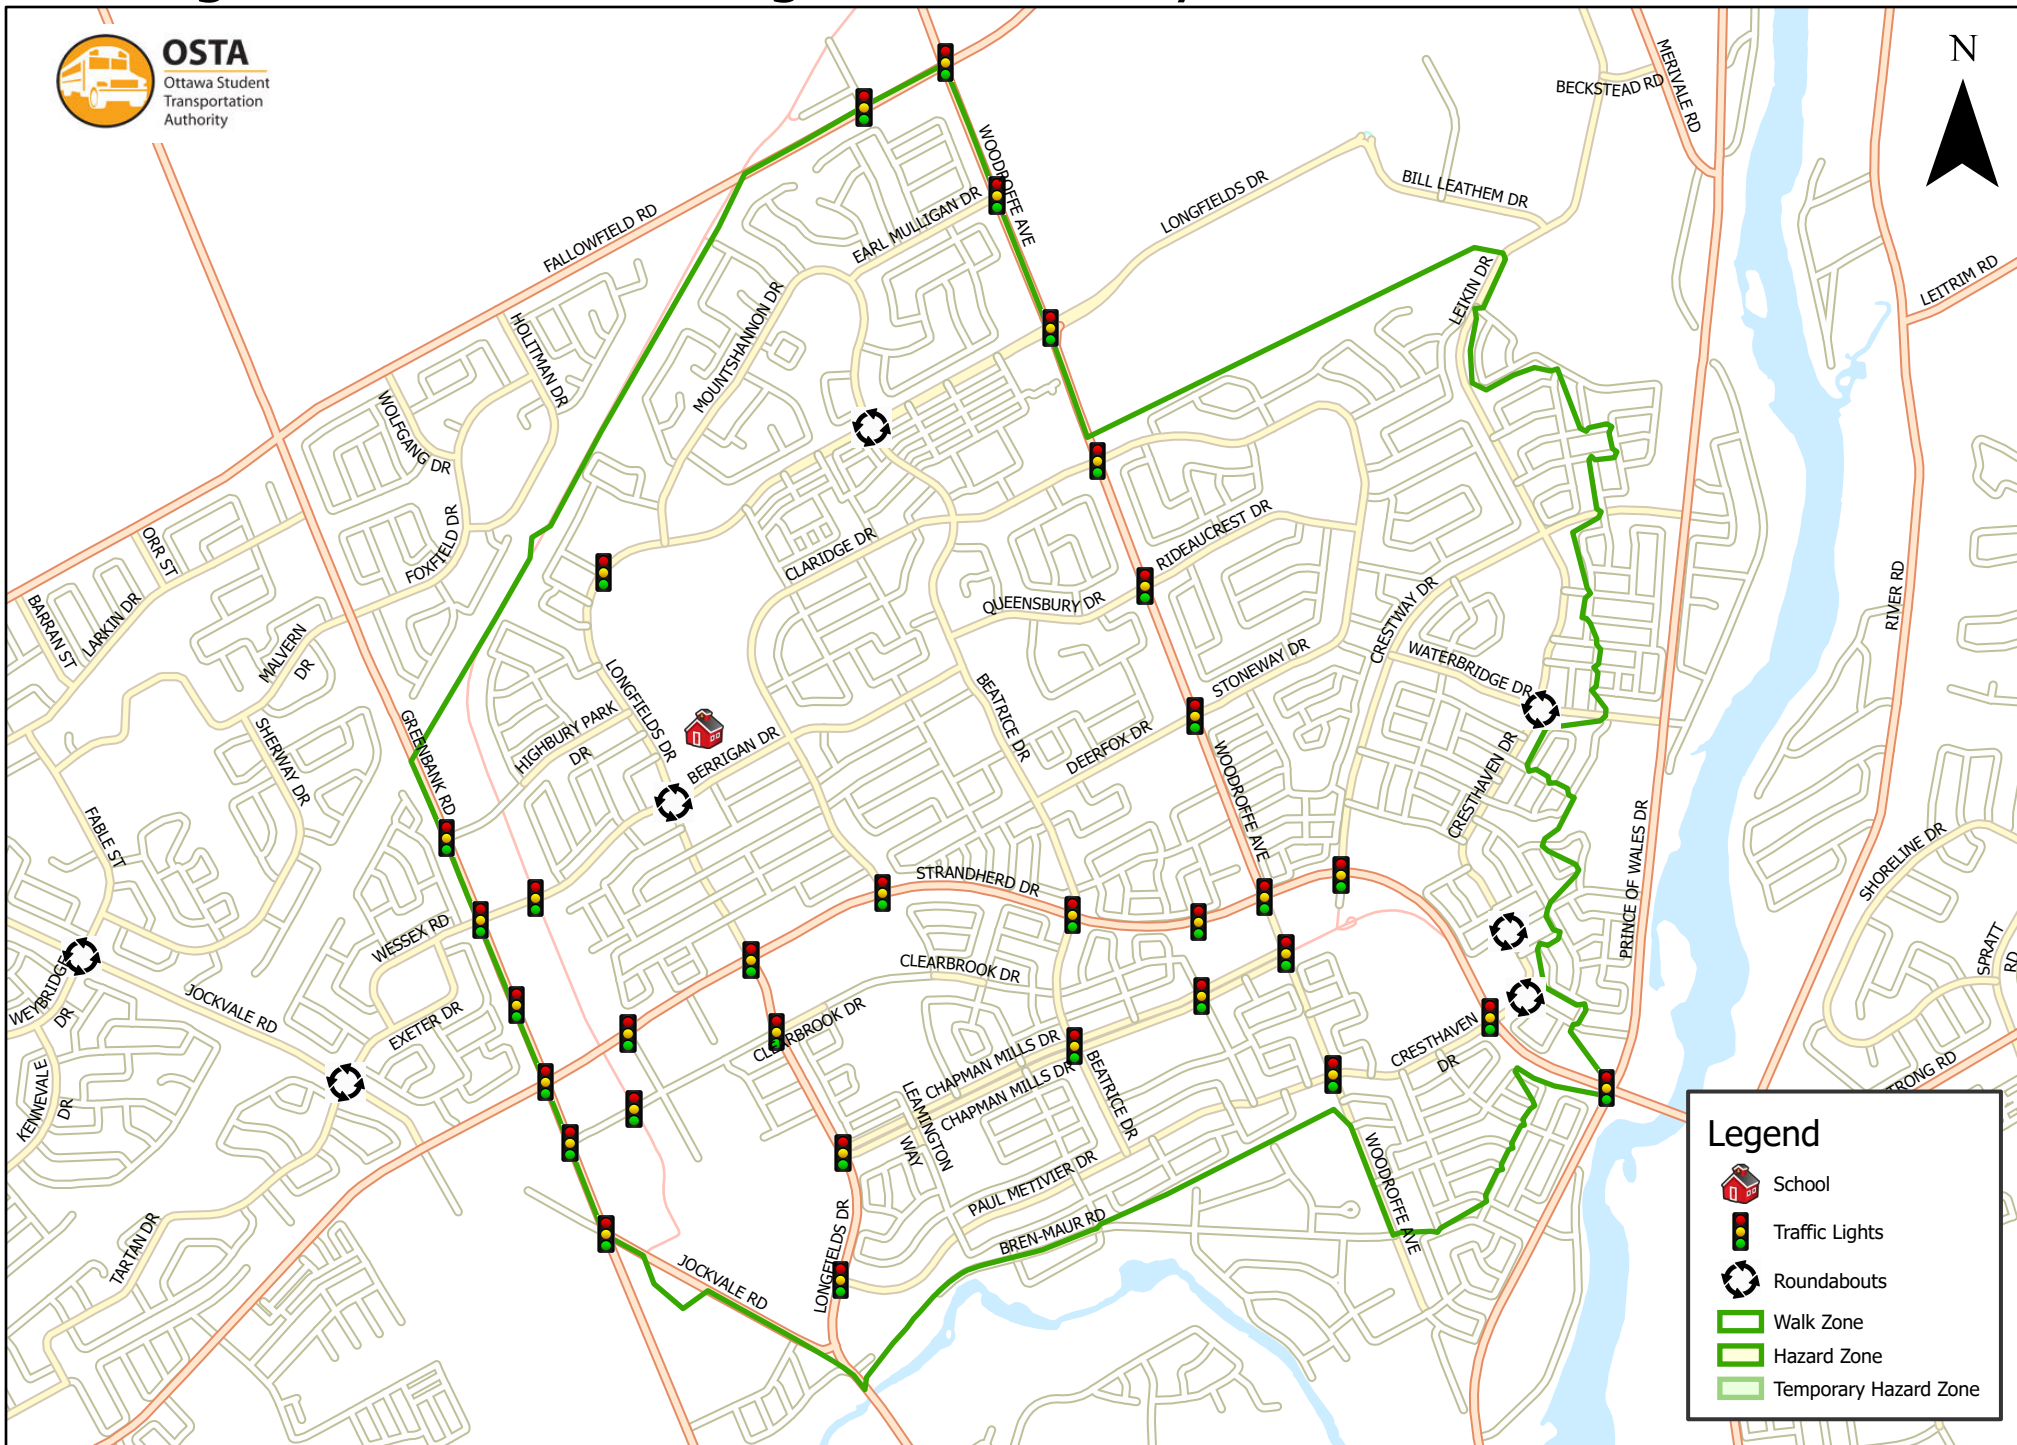

Longfields-Davidson Heights Secondary School 3.2 km Walk Zone

Legend

- School
- Traffic Lights
- Roundabouts
- Walk Zone
- Hazard Zone
- Temporary Hazard Zone

This map is intended for information purposes only. Ottawa Student Transportation Authority assumes no responsibility for people using these routes.