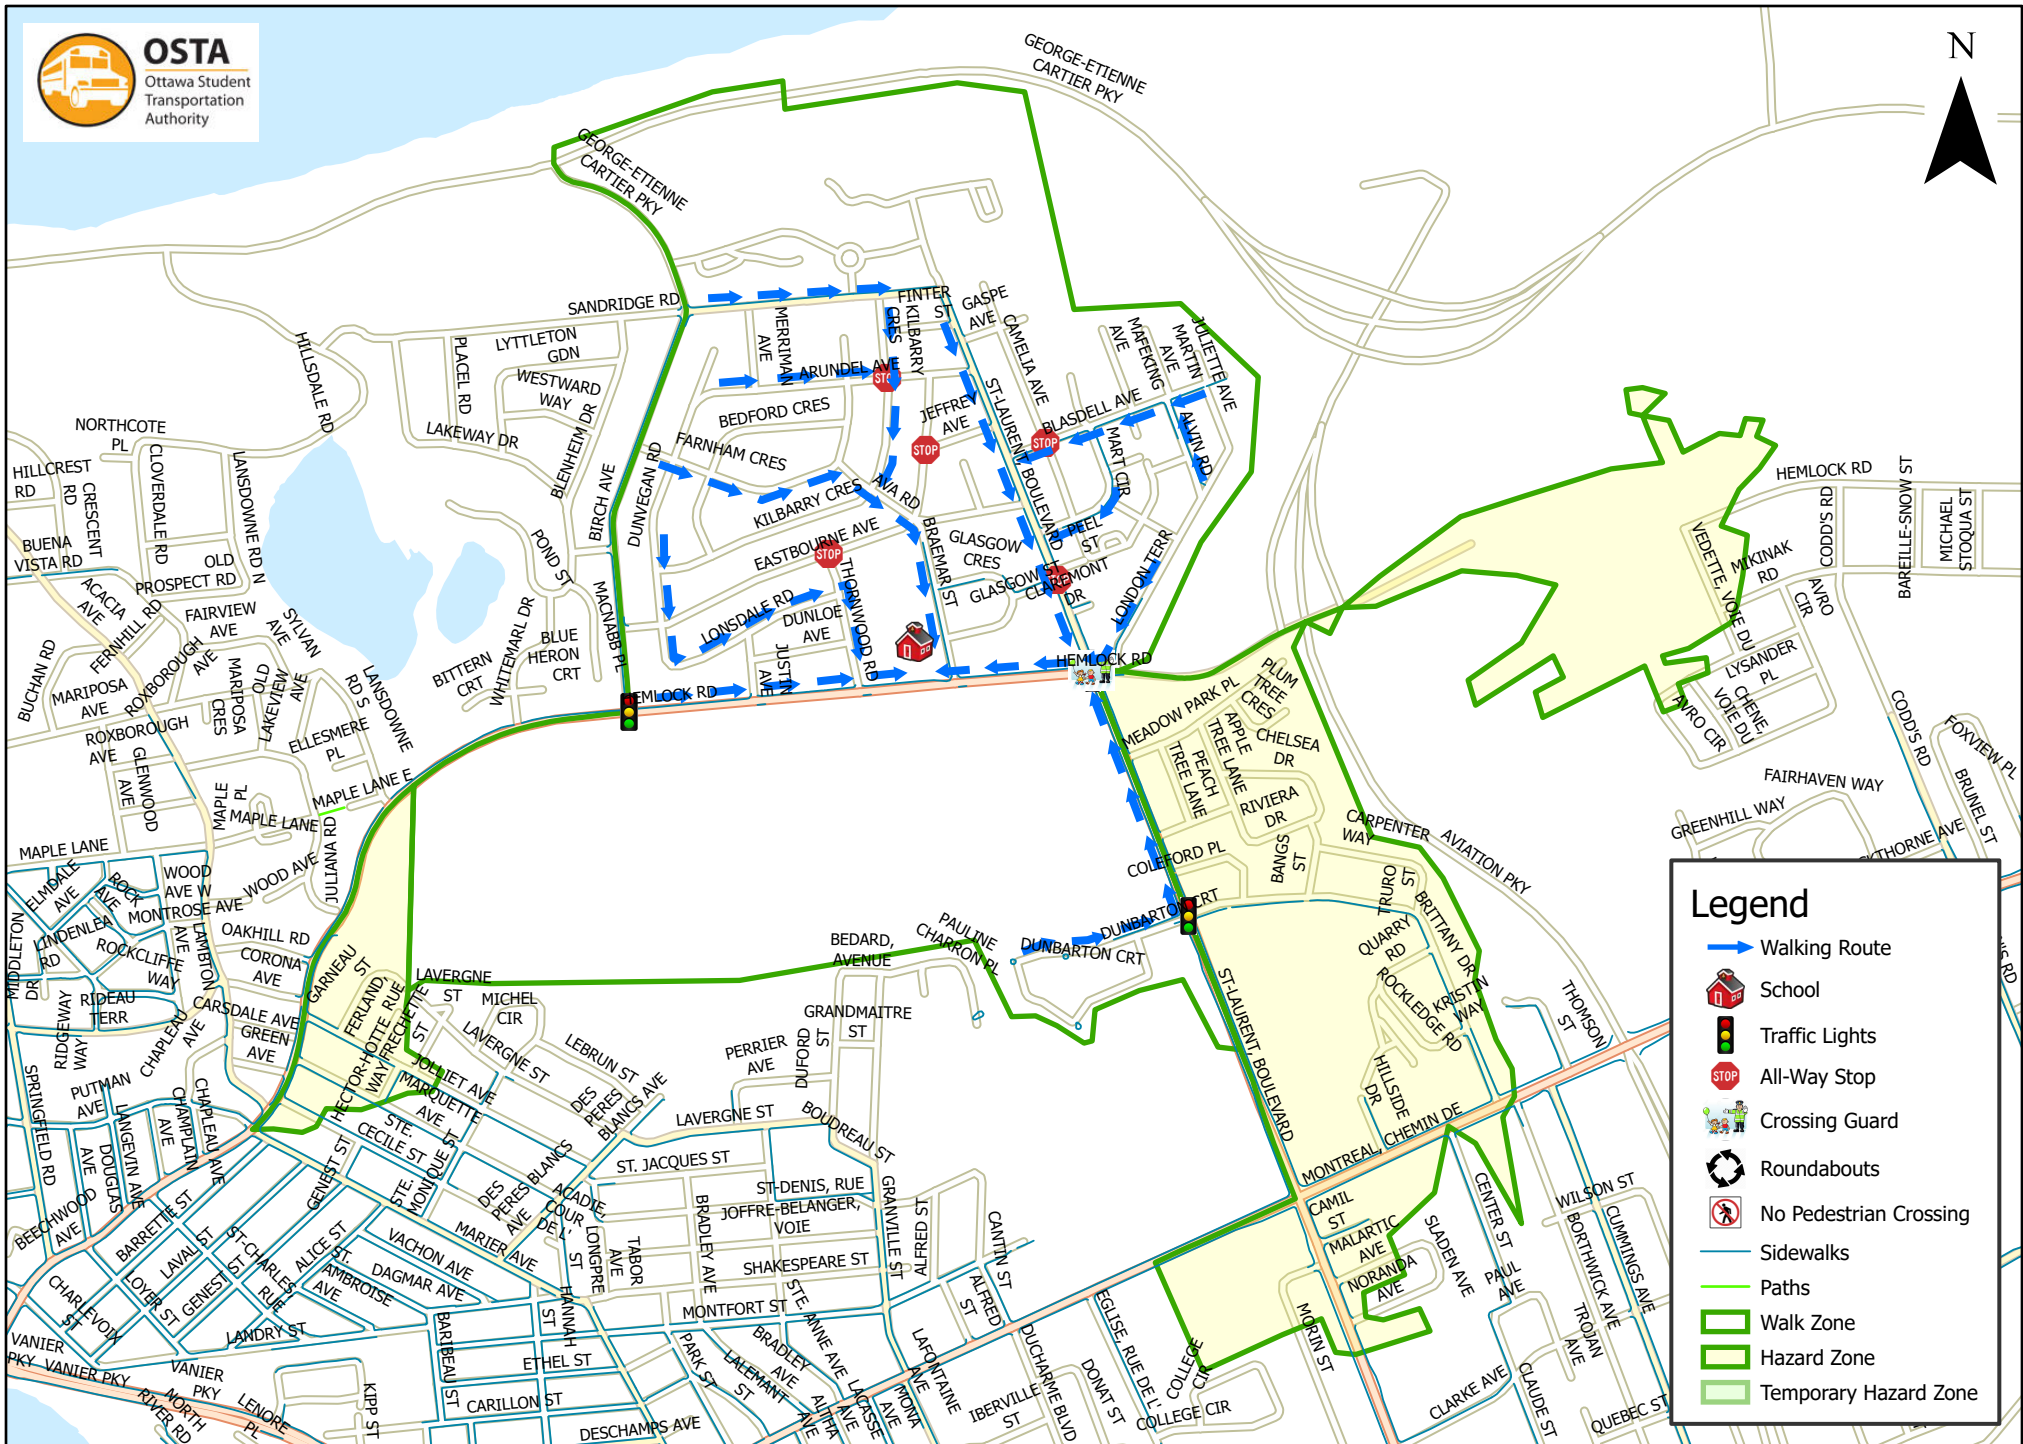

Manor Park Public School 1.6 km Walk Zone Grades 1-3

Legend

- Walking Route
- School
- Traffic Lights
- All-Way Stop
- Crossing Guard
- Roundabouts
- No Pedestrian Crossing
- Sidewalks
- Paths
- Walk Zone
- Hazard Zone
- Temporary Hazard Zone

This map is intended for information purposes only. Ottawa Student Transportation Authority assumes no responsibility for people using these routes.