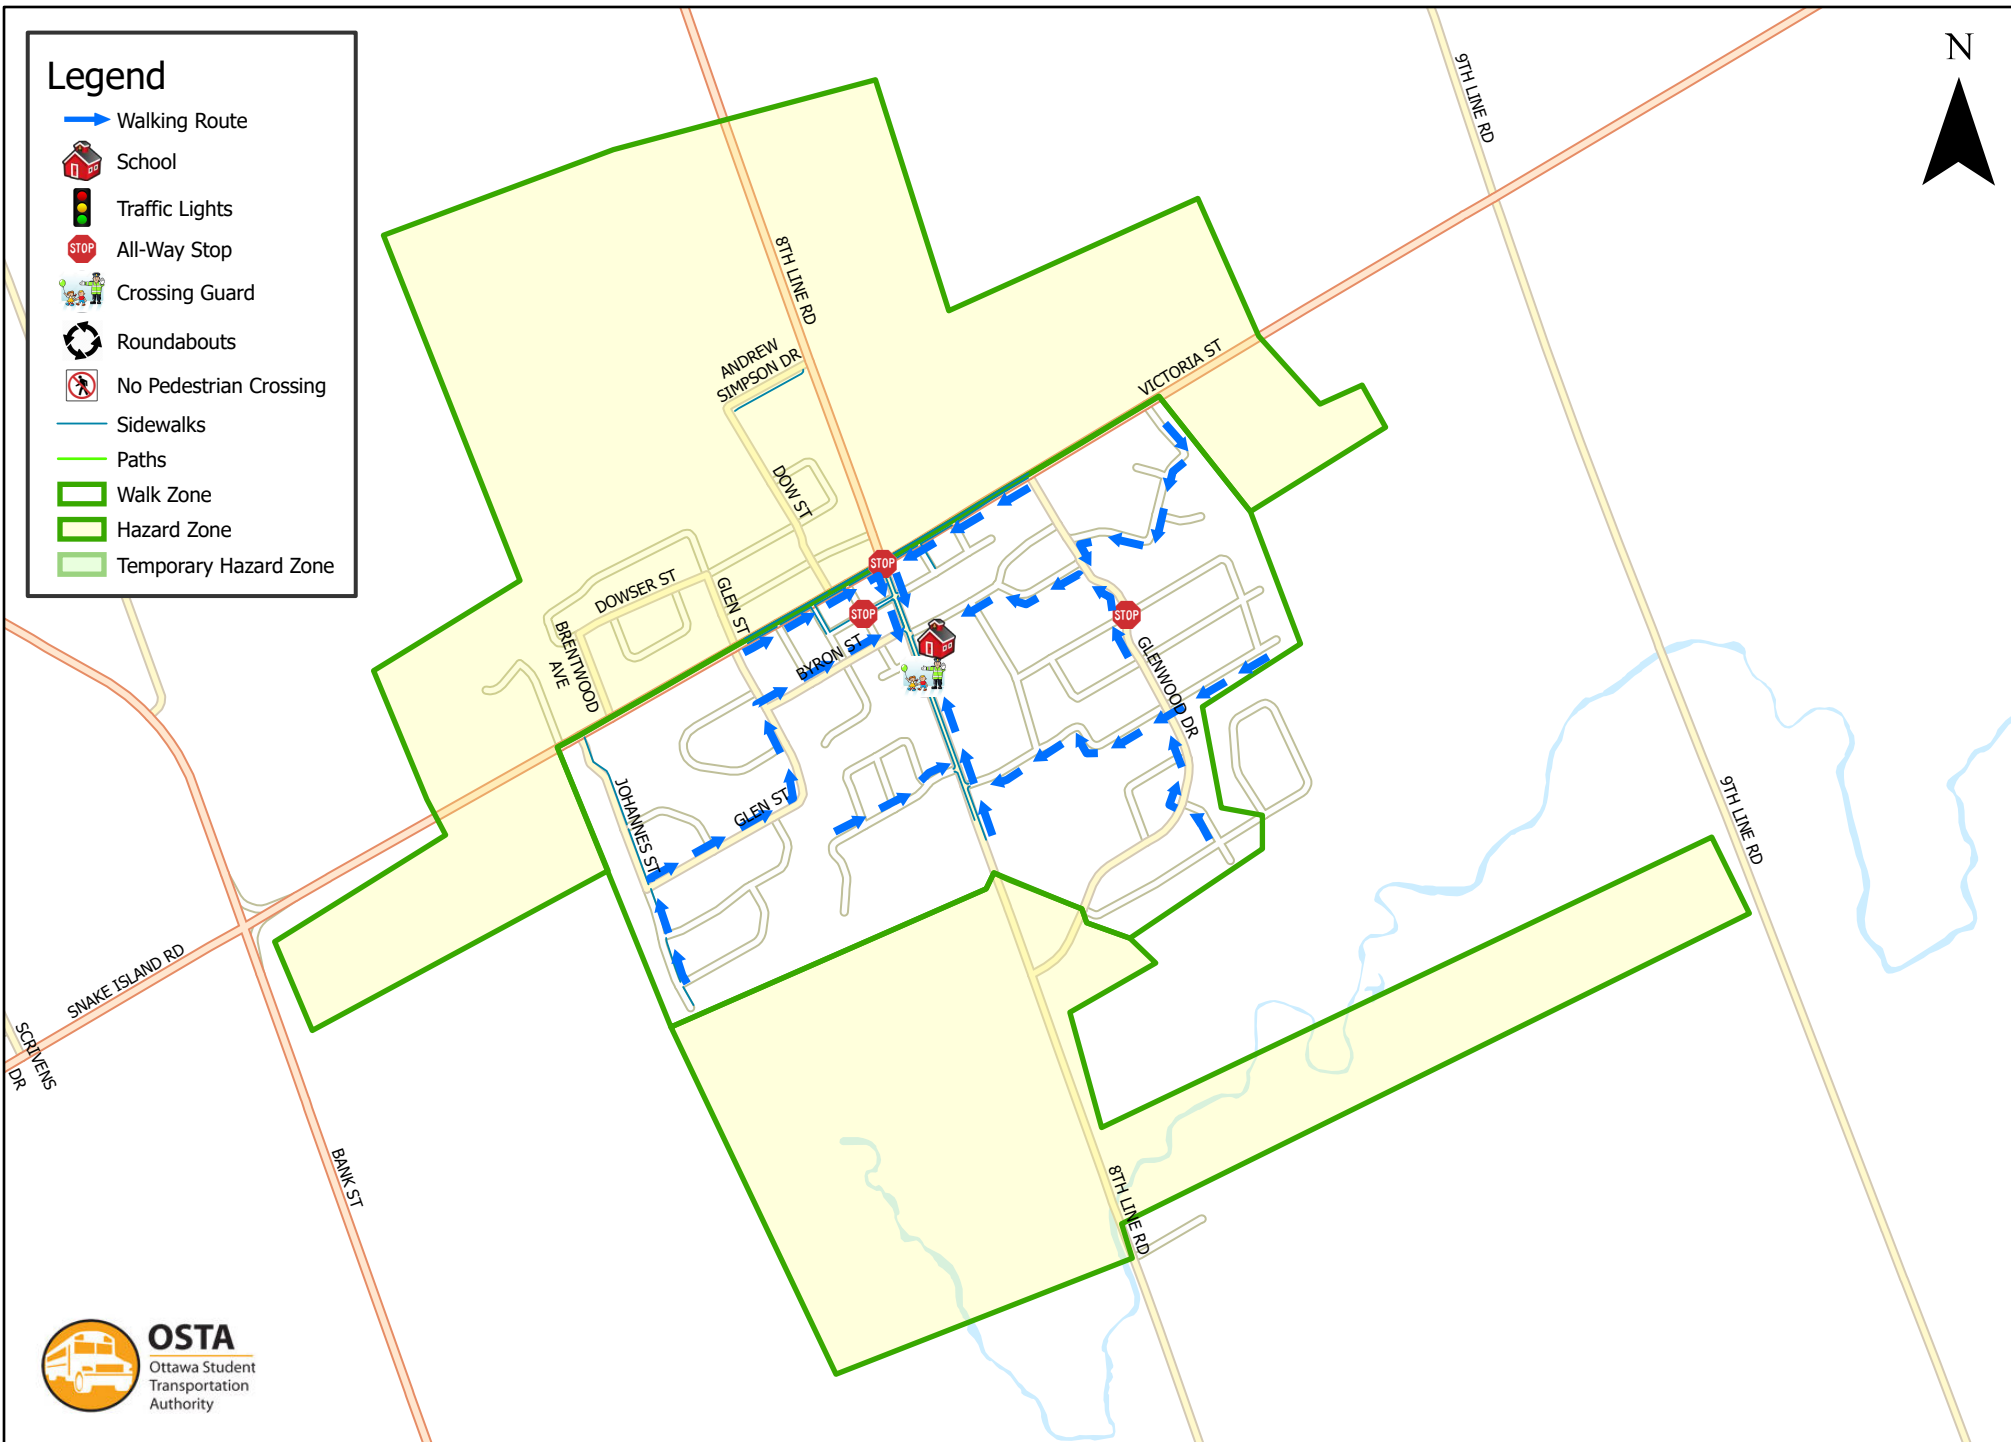

Metcalfe Public School 1.6 km Walk Zone Grades 1-6

This map is intended for information purposes only. Ottawa Student Transportation Authority assumes no responsibility for people using these routes.