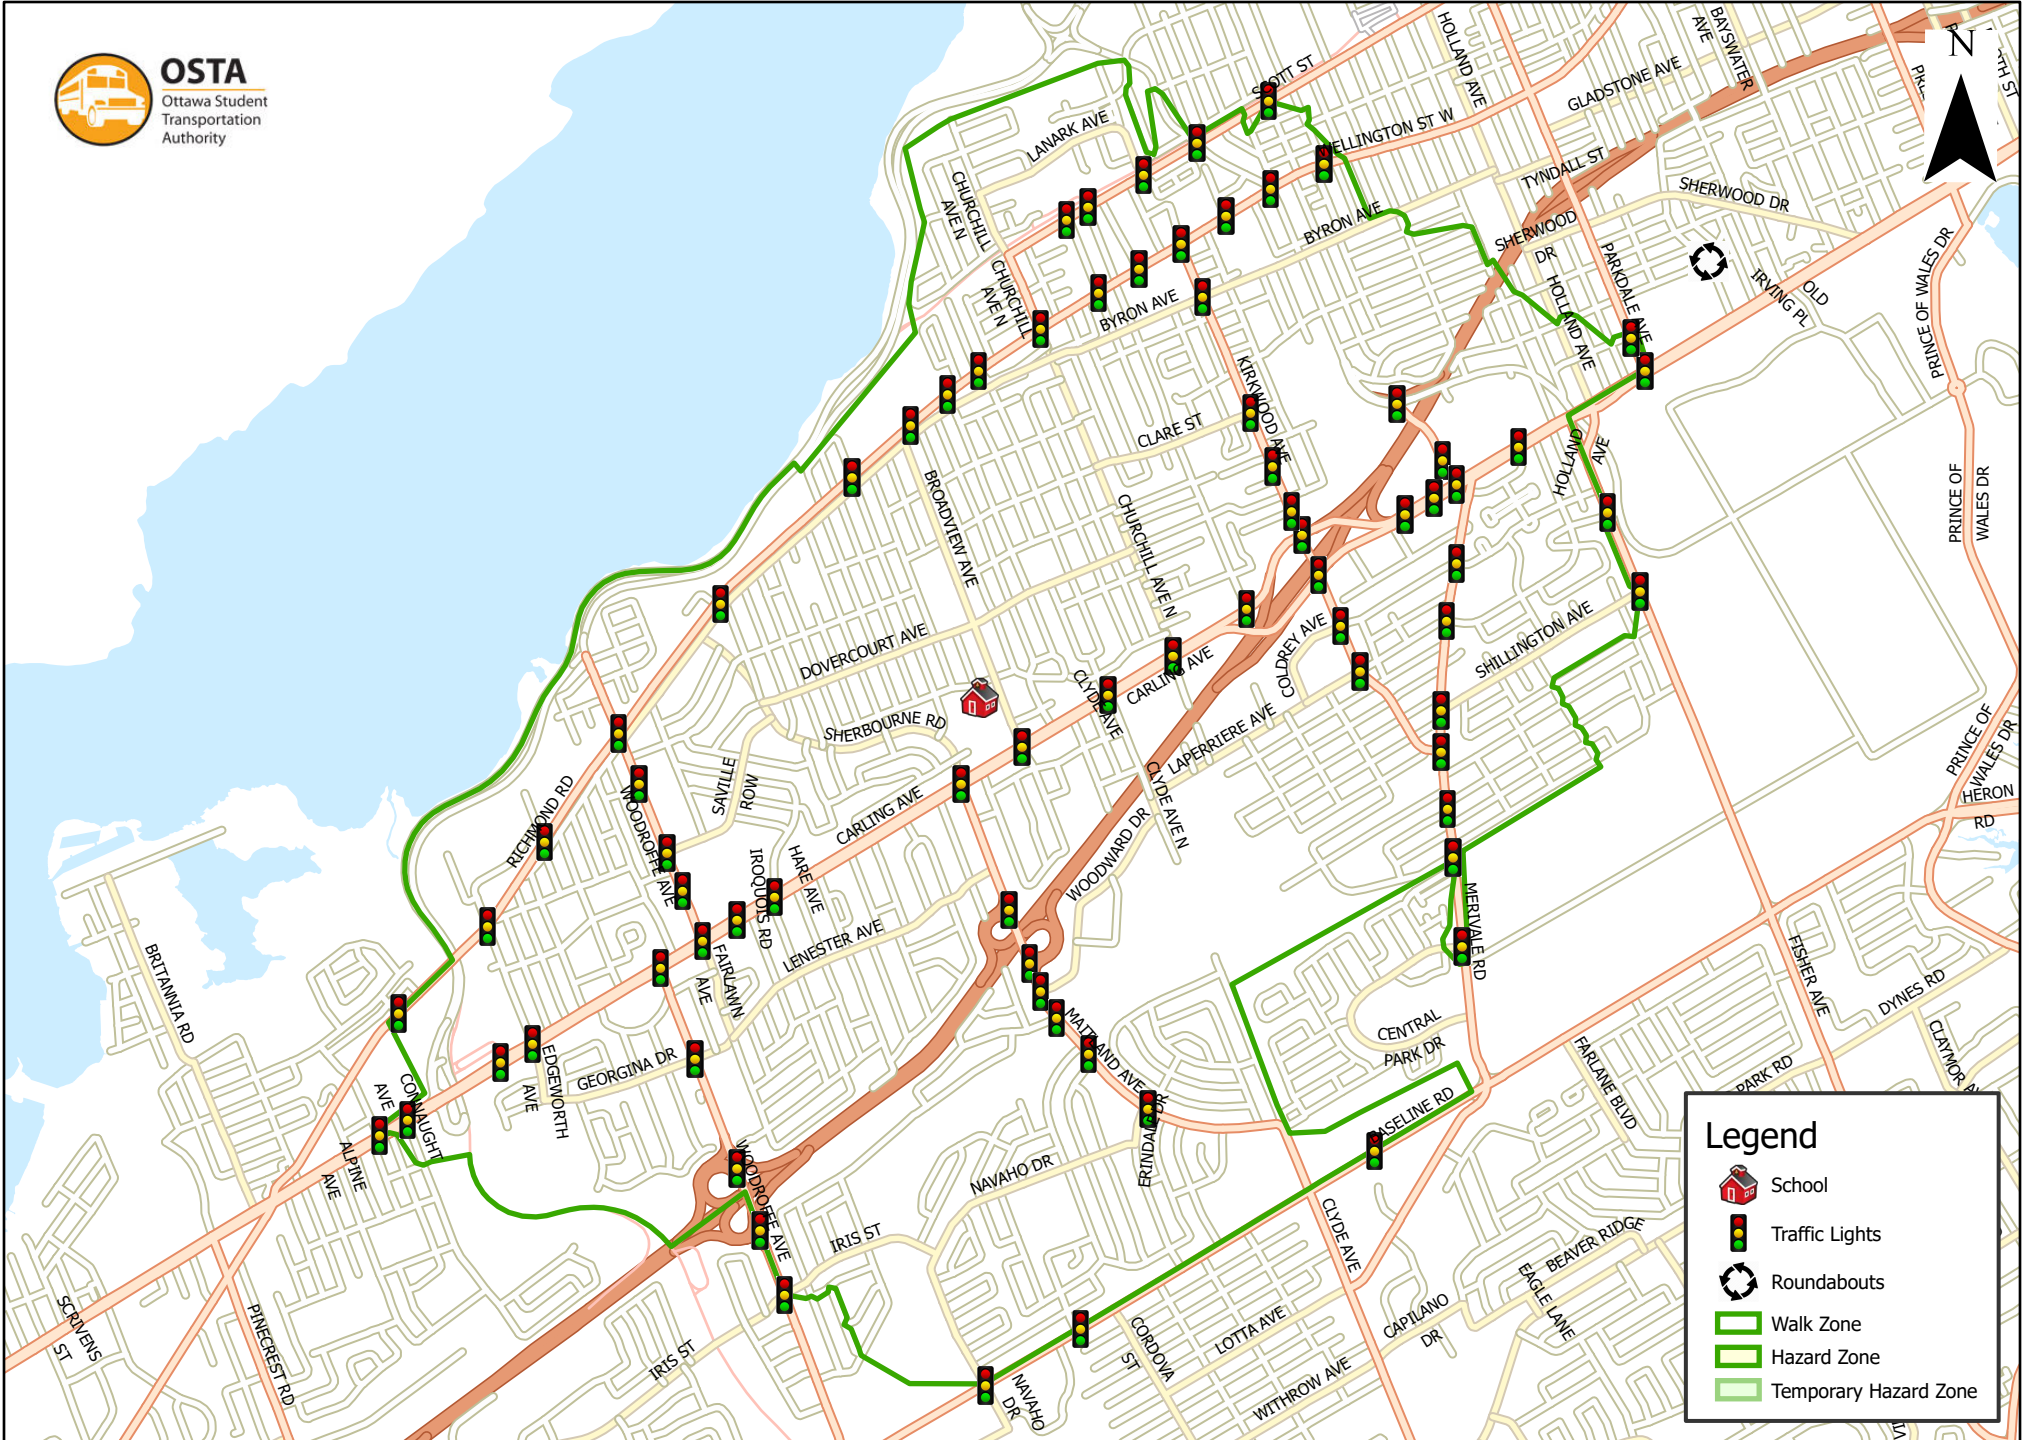

Notre Dame High School 3.2 km Walk Zone Grades 9-12

This map is intended for information purposes only. Ottawa Student Transportation Authority assumes no responsibility for people using these routes.