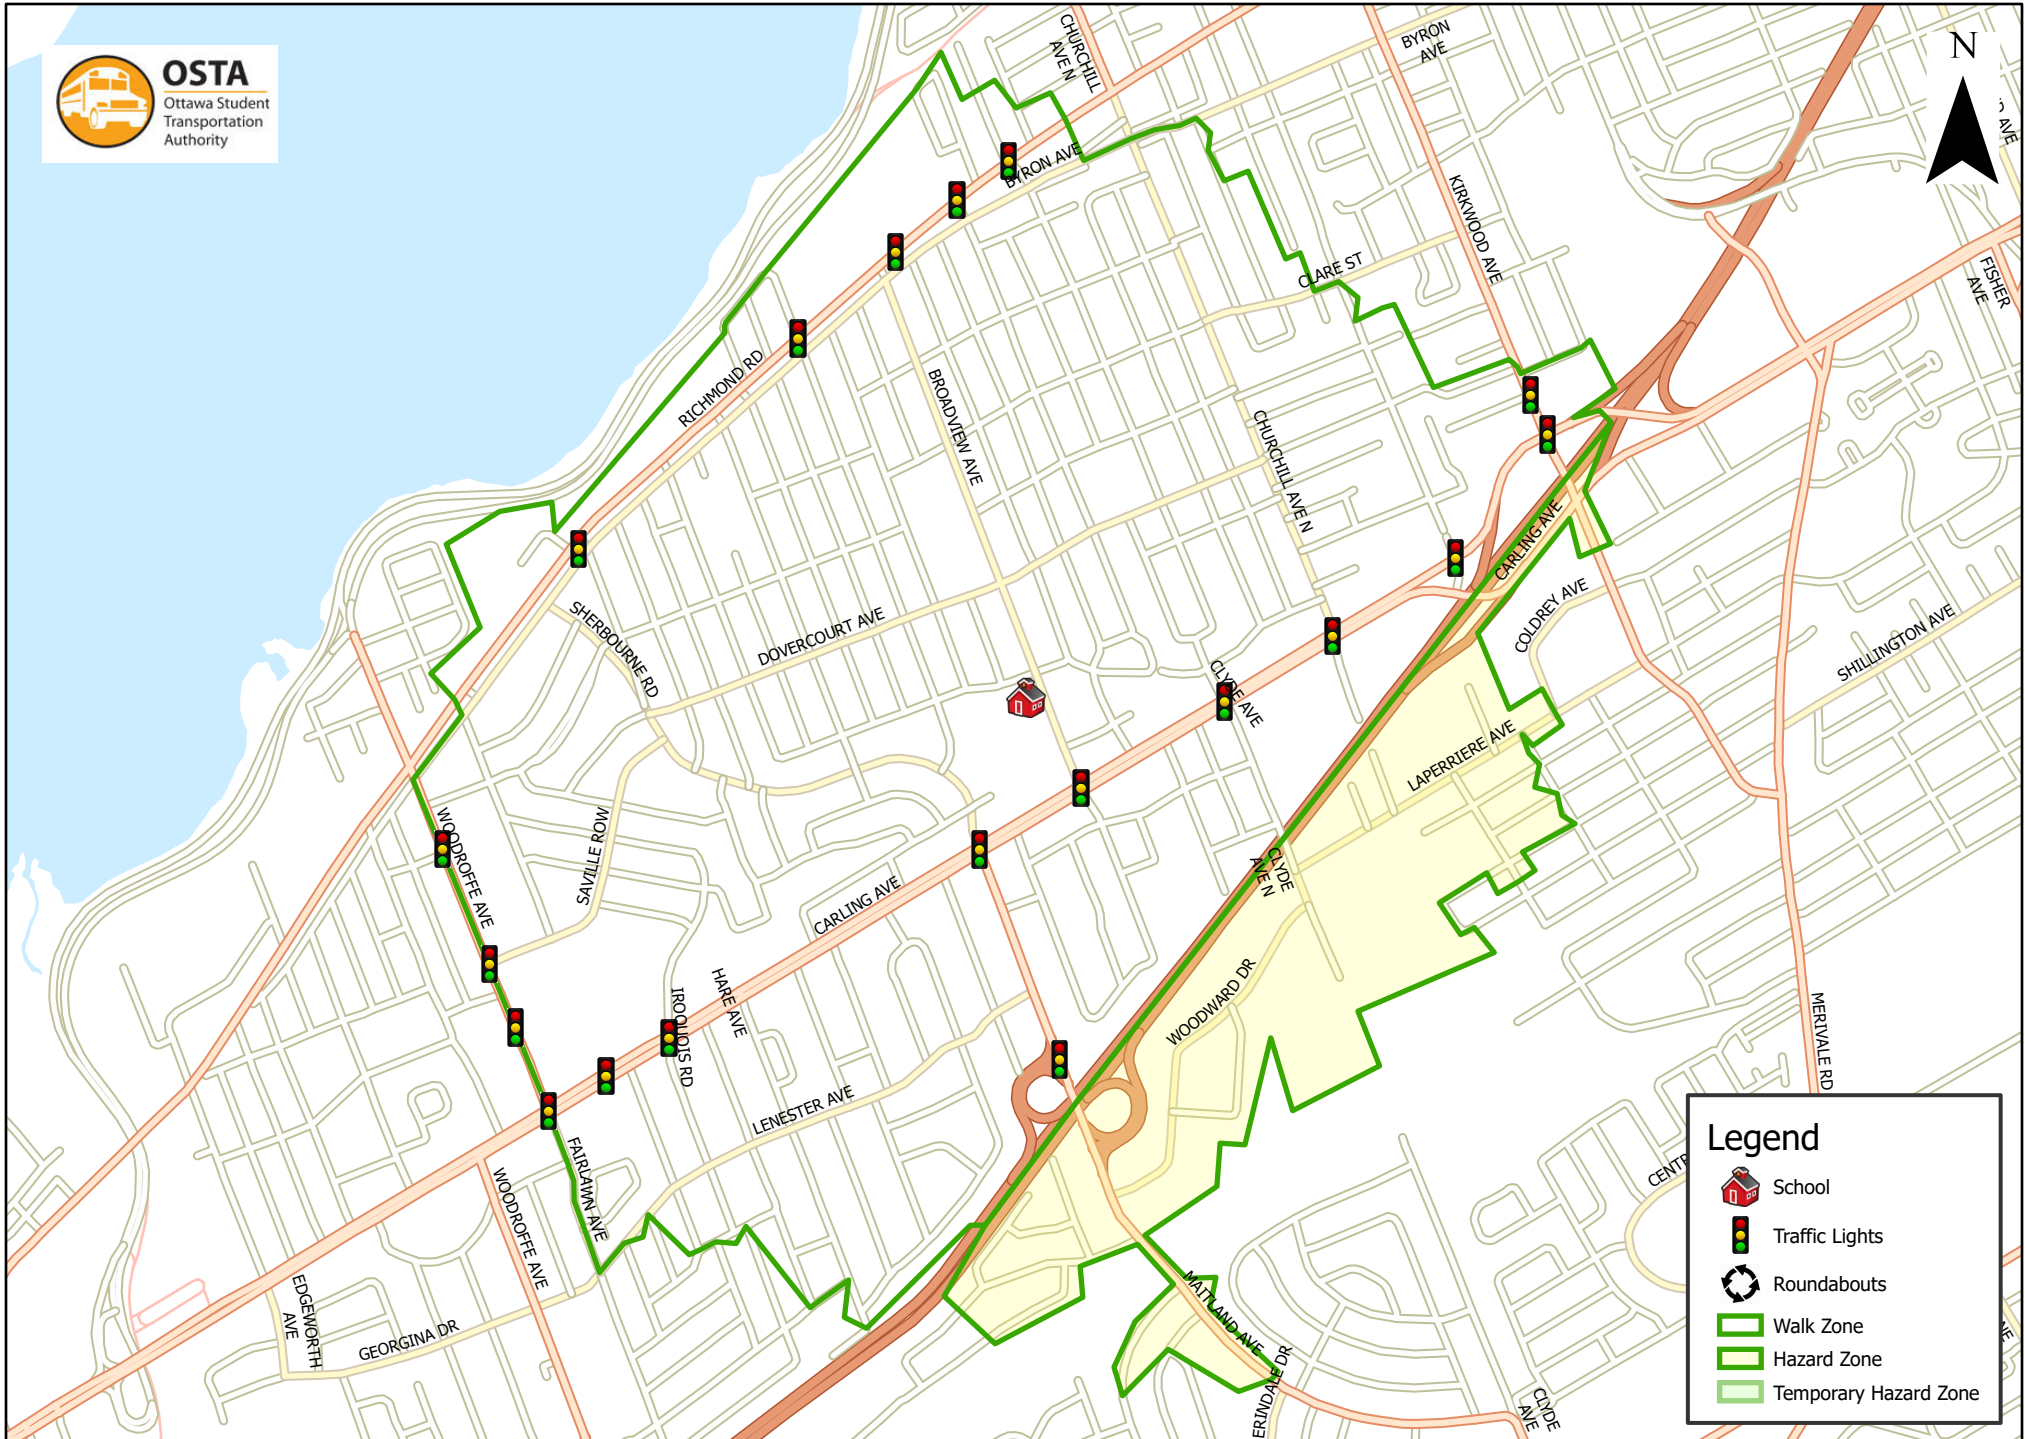

Notre Dame Intermediate School 1.6 km Walk Zone Grades 7-8

This map is intended for information purposes only. Ottawa Student Transportation Authority assumes no responsibility for people using these routes.