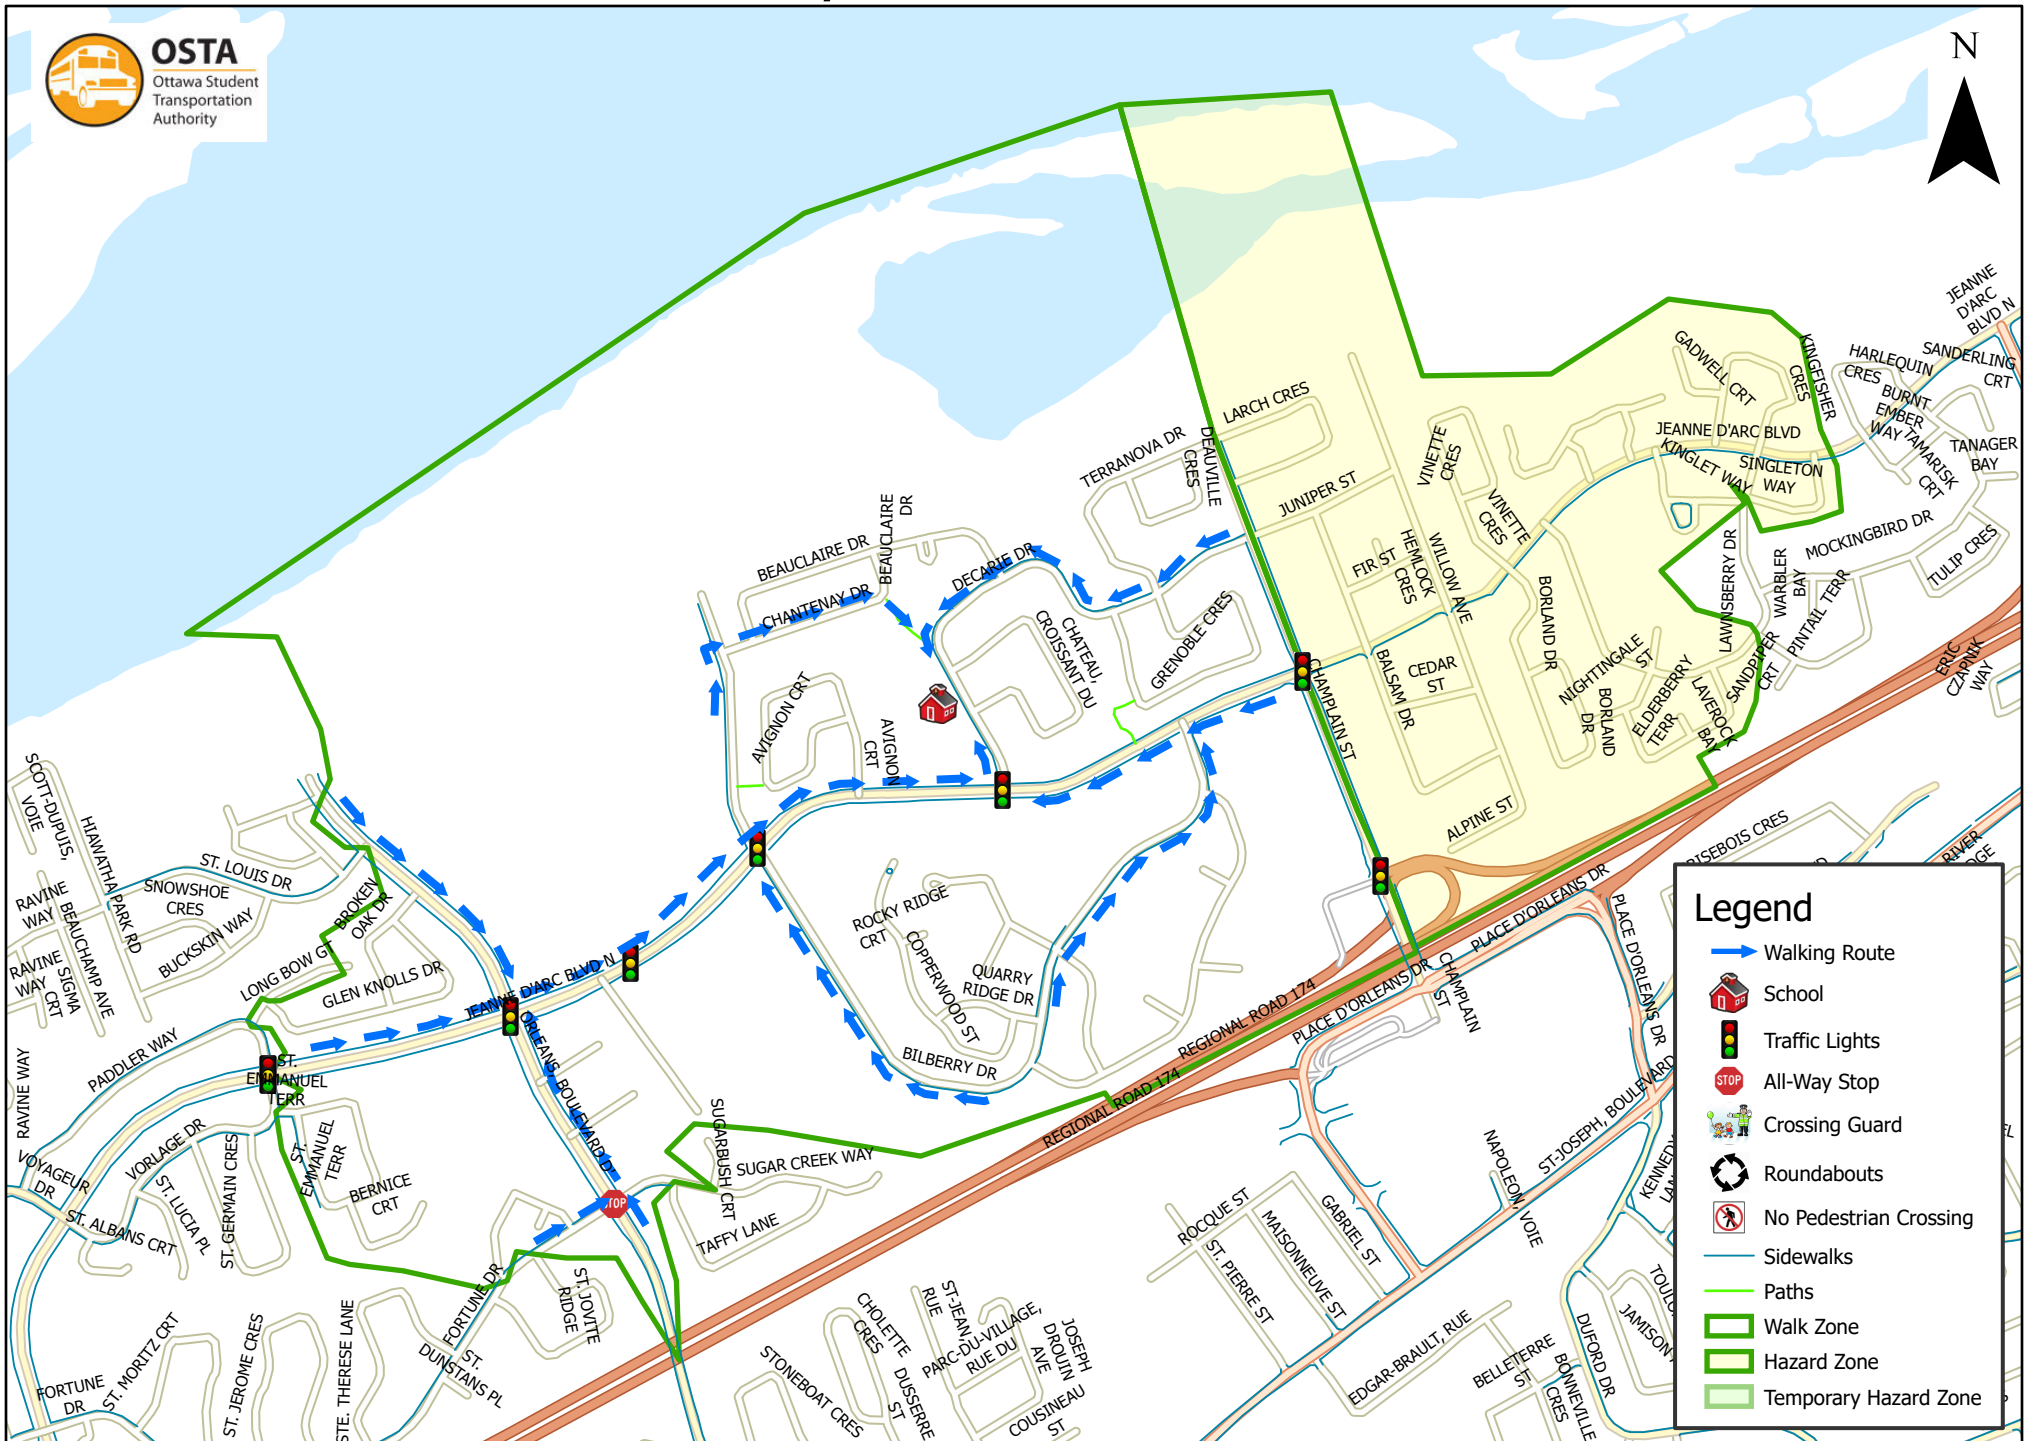

Orleans Wood Elementary School 1.6 km Walk Zone Grades 1-6

Legend

- Walking Route
- School
- Traffic Lights
- All-Way Stop
- Crossing Guard
- Roundabouts
- No Pedestrian Crossing
- Sidewalks
- Paths
- Walk Zone
- Hazard Zone
- Temporary Hazard Zone

This map is intended for information purposes only. Ottawa Student Transportation Authority assumes no responsibility for people using these routes.