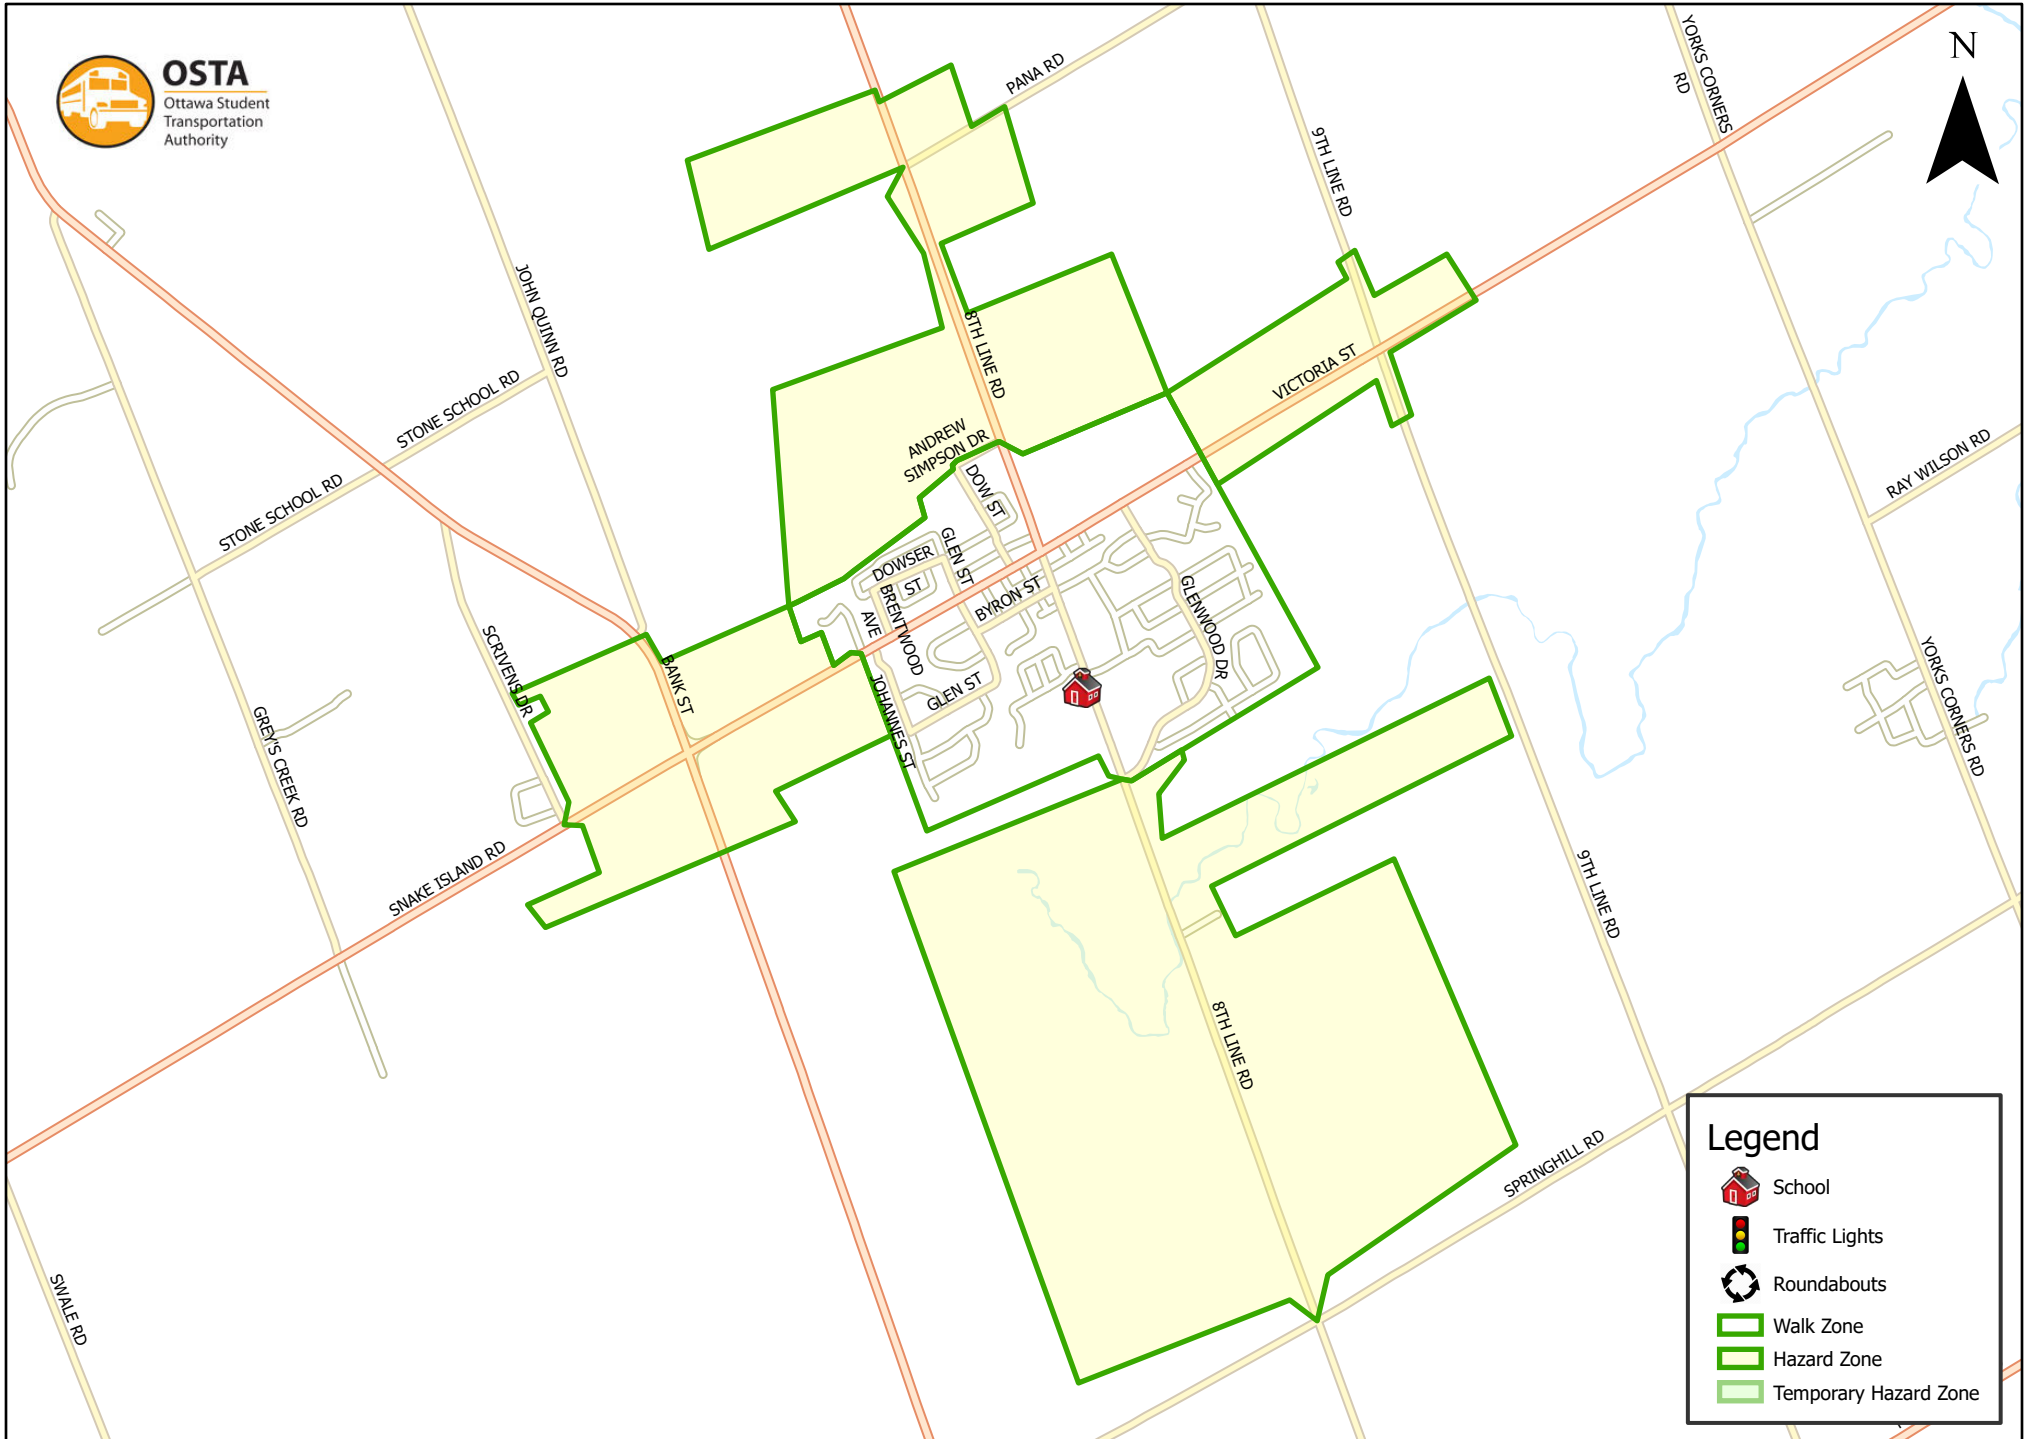

# Osgoode Township Secondary School 3.2 km Walk Zone Grades 9-12

This map is intended for information purposes only. Ottawa Student Transportation Authority assumes no responsibility for people using these routes.