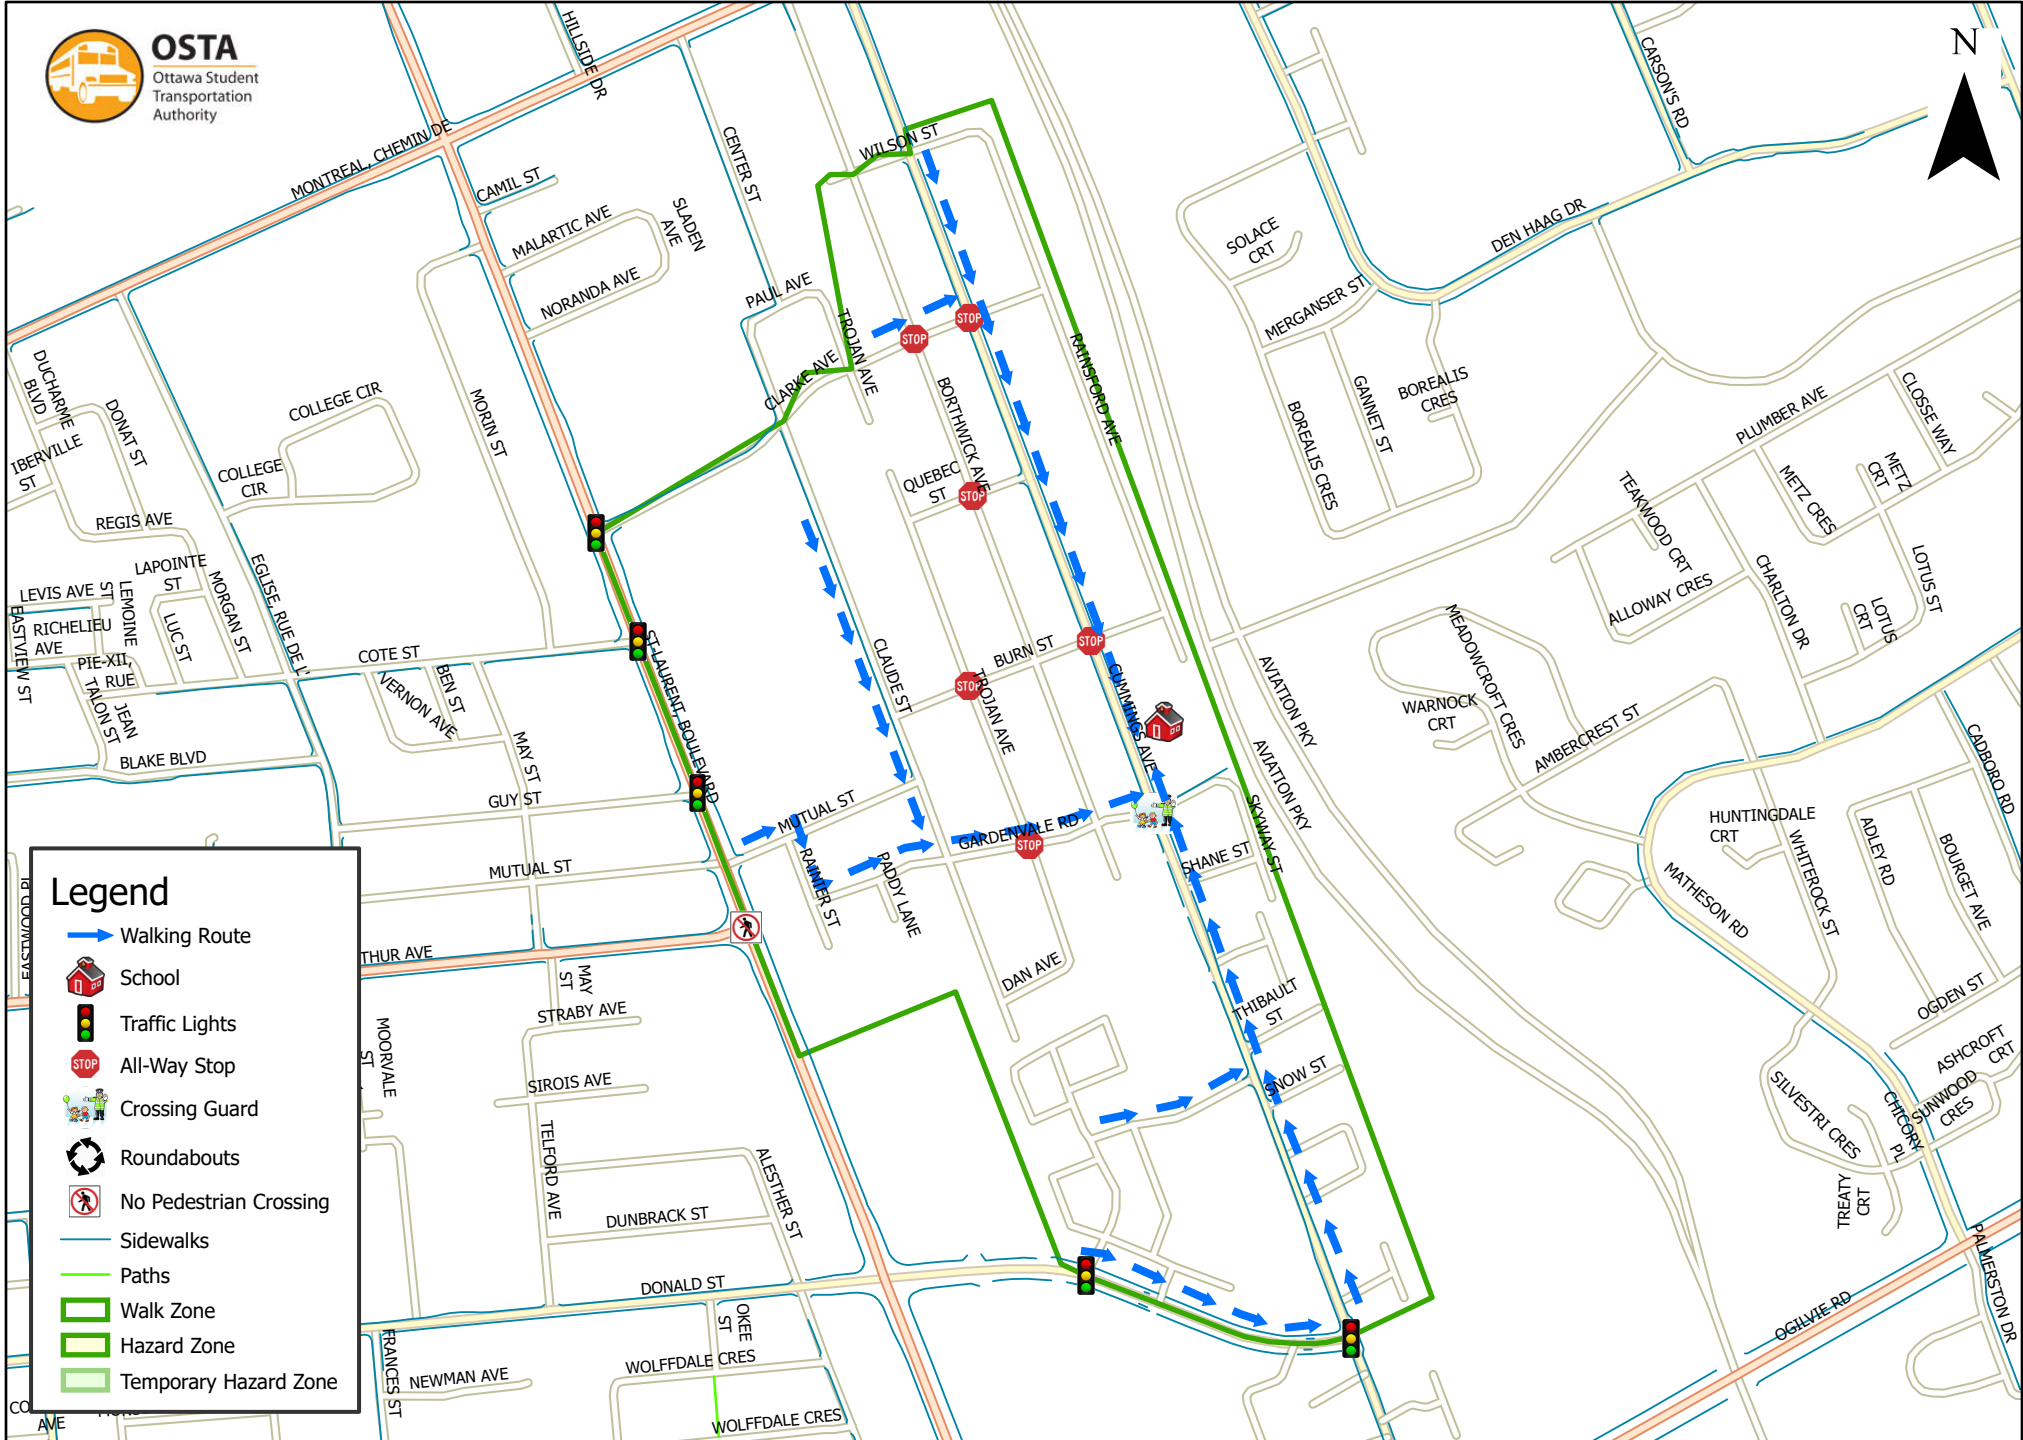

# Our Lady of Mount Carmel School 800 m Walk Zone Kindergarten

### Legend

- Walking Route
- School
- Traffic Lights
- All-Way Stop
- Crossing Guard
- Roundabouts
- No Pedestrian Crossing
- Sidewalks
- Paths
- Walk Zone
- Hazard Zone
- Temporary Hazard Zone

This map is intended for information purposes only. Ottawa Student Transportation Authority assumes no responsibility for people using these routes.