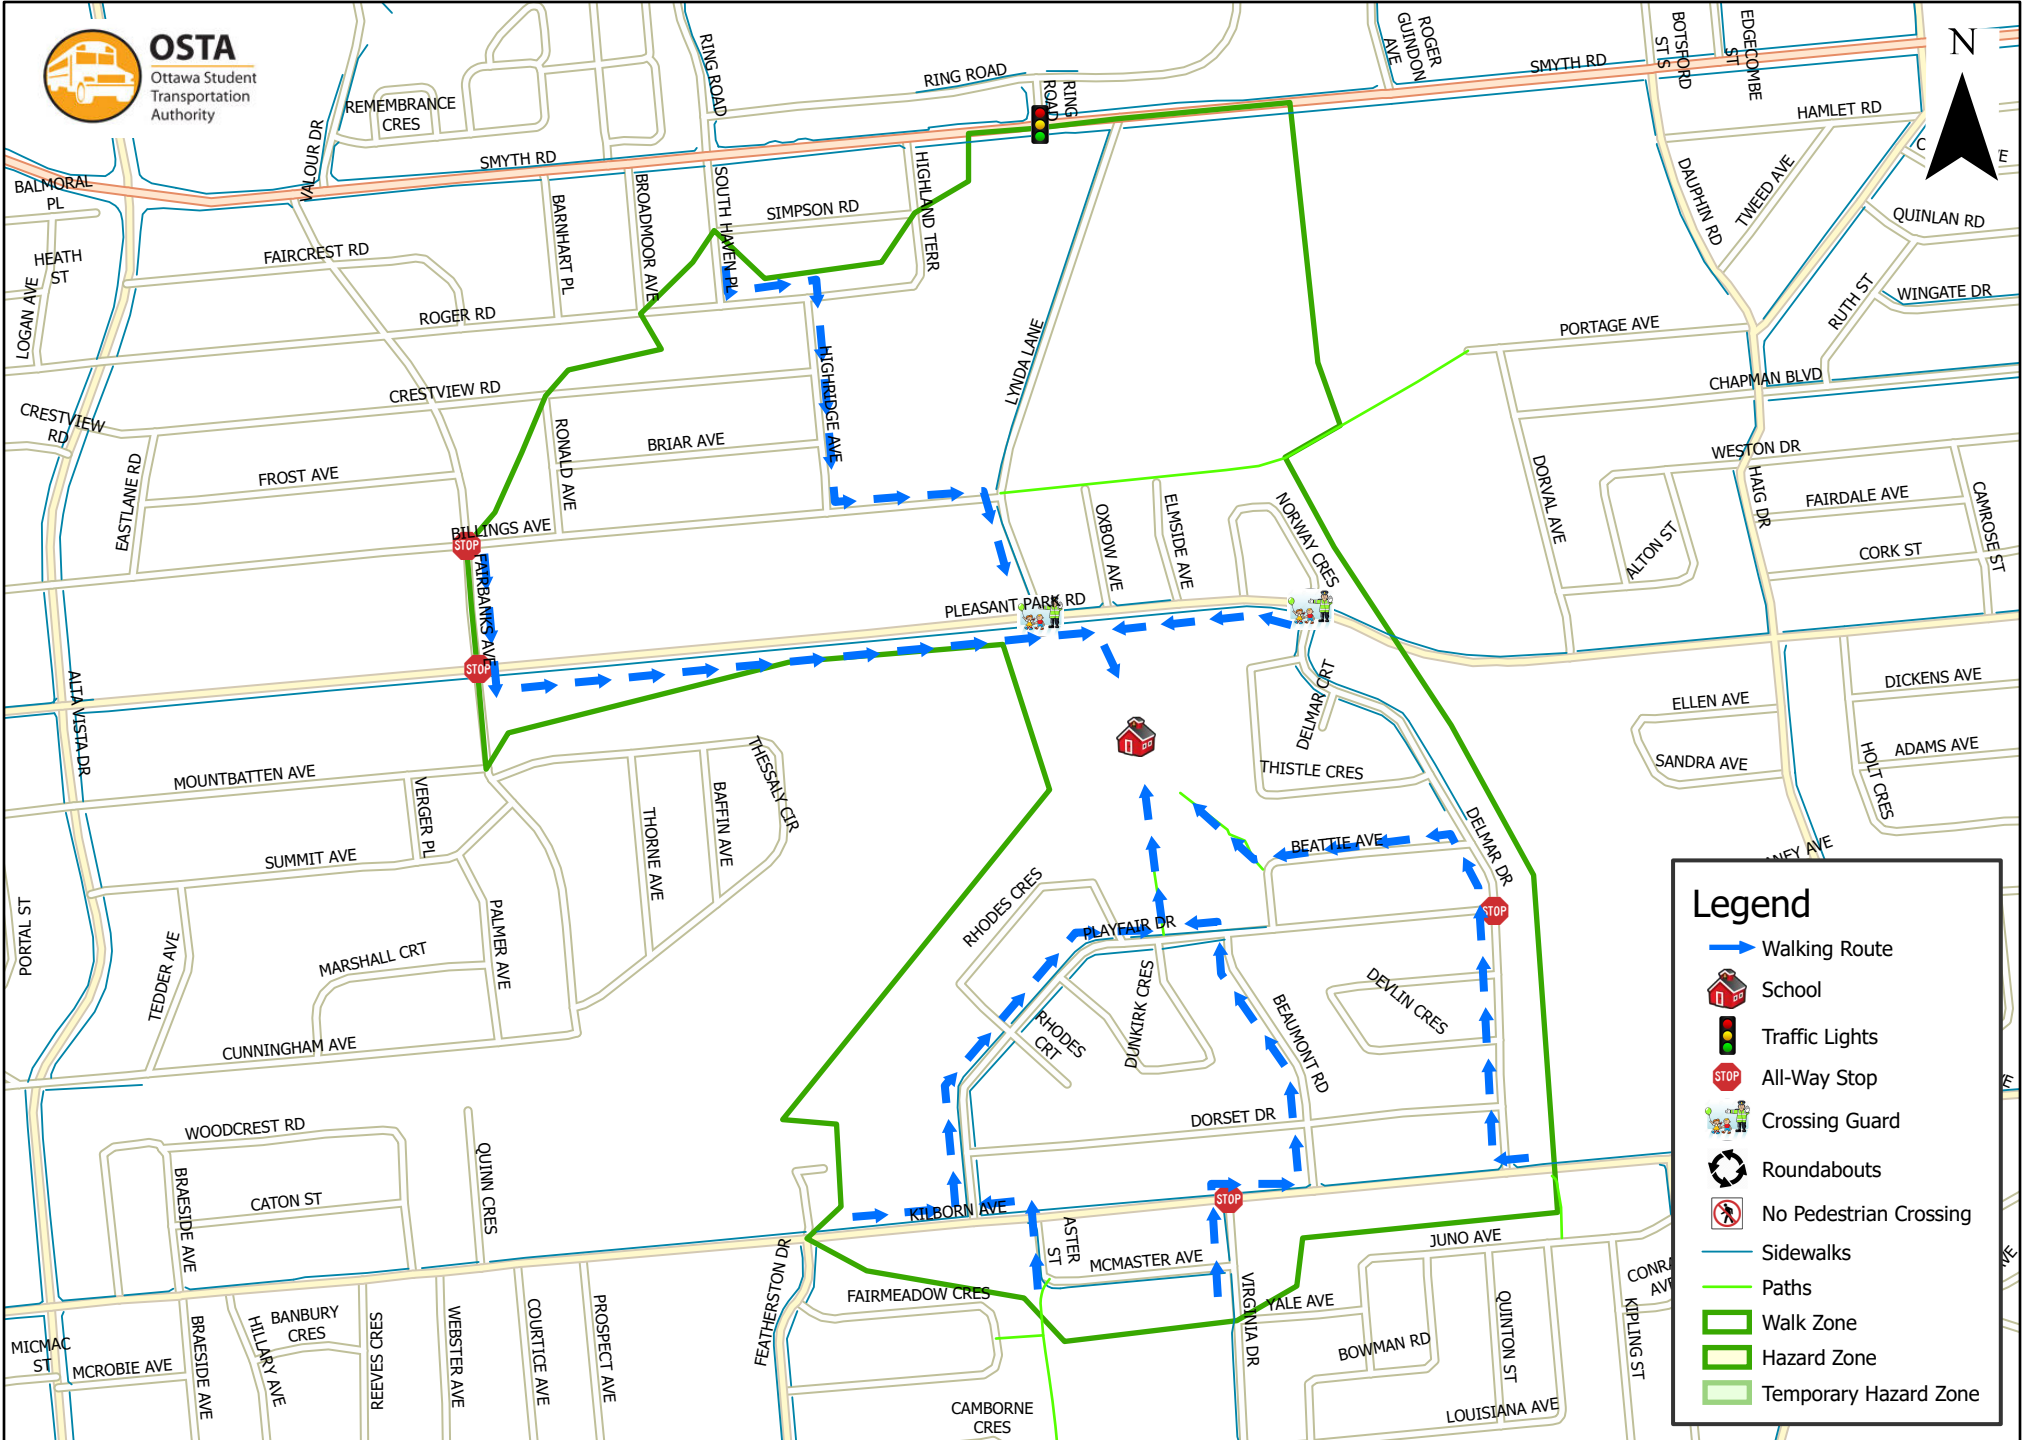

Pleasant Park Public School 800 m Walk Zone Kindergarten

This map is intended for information purposes only. Ottawa Student Transportation Authority assumes no responsibility for people using these routes.