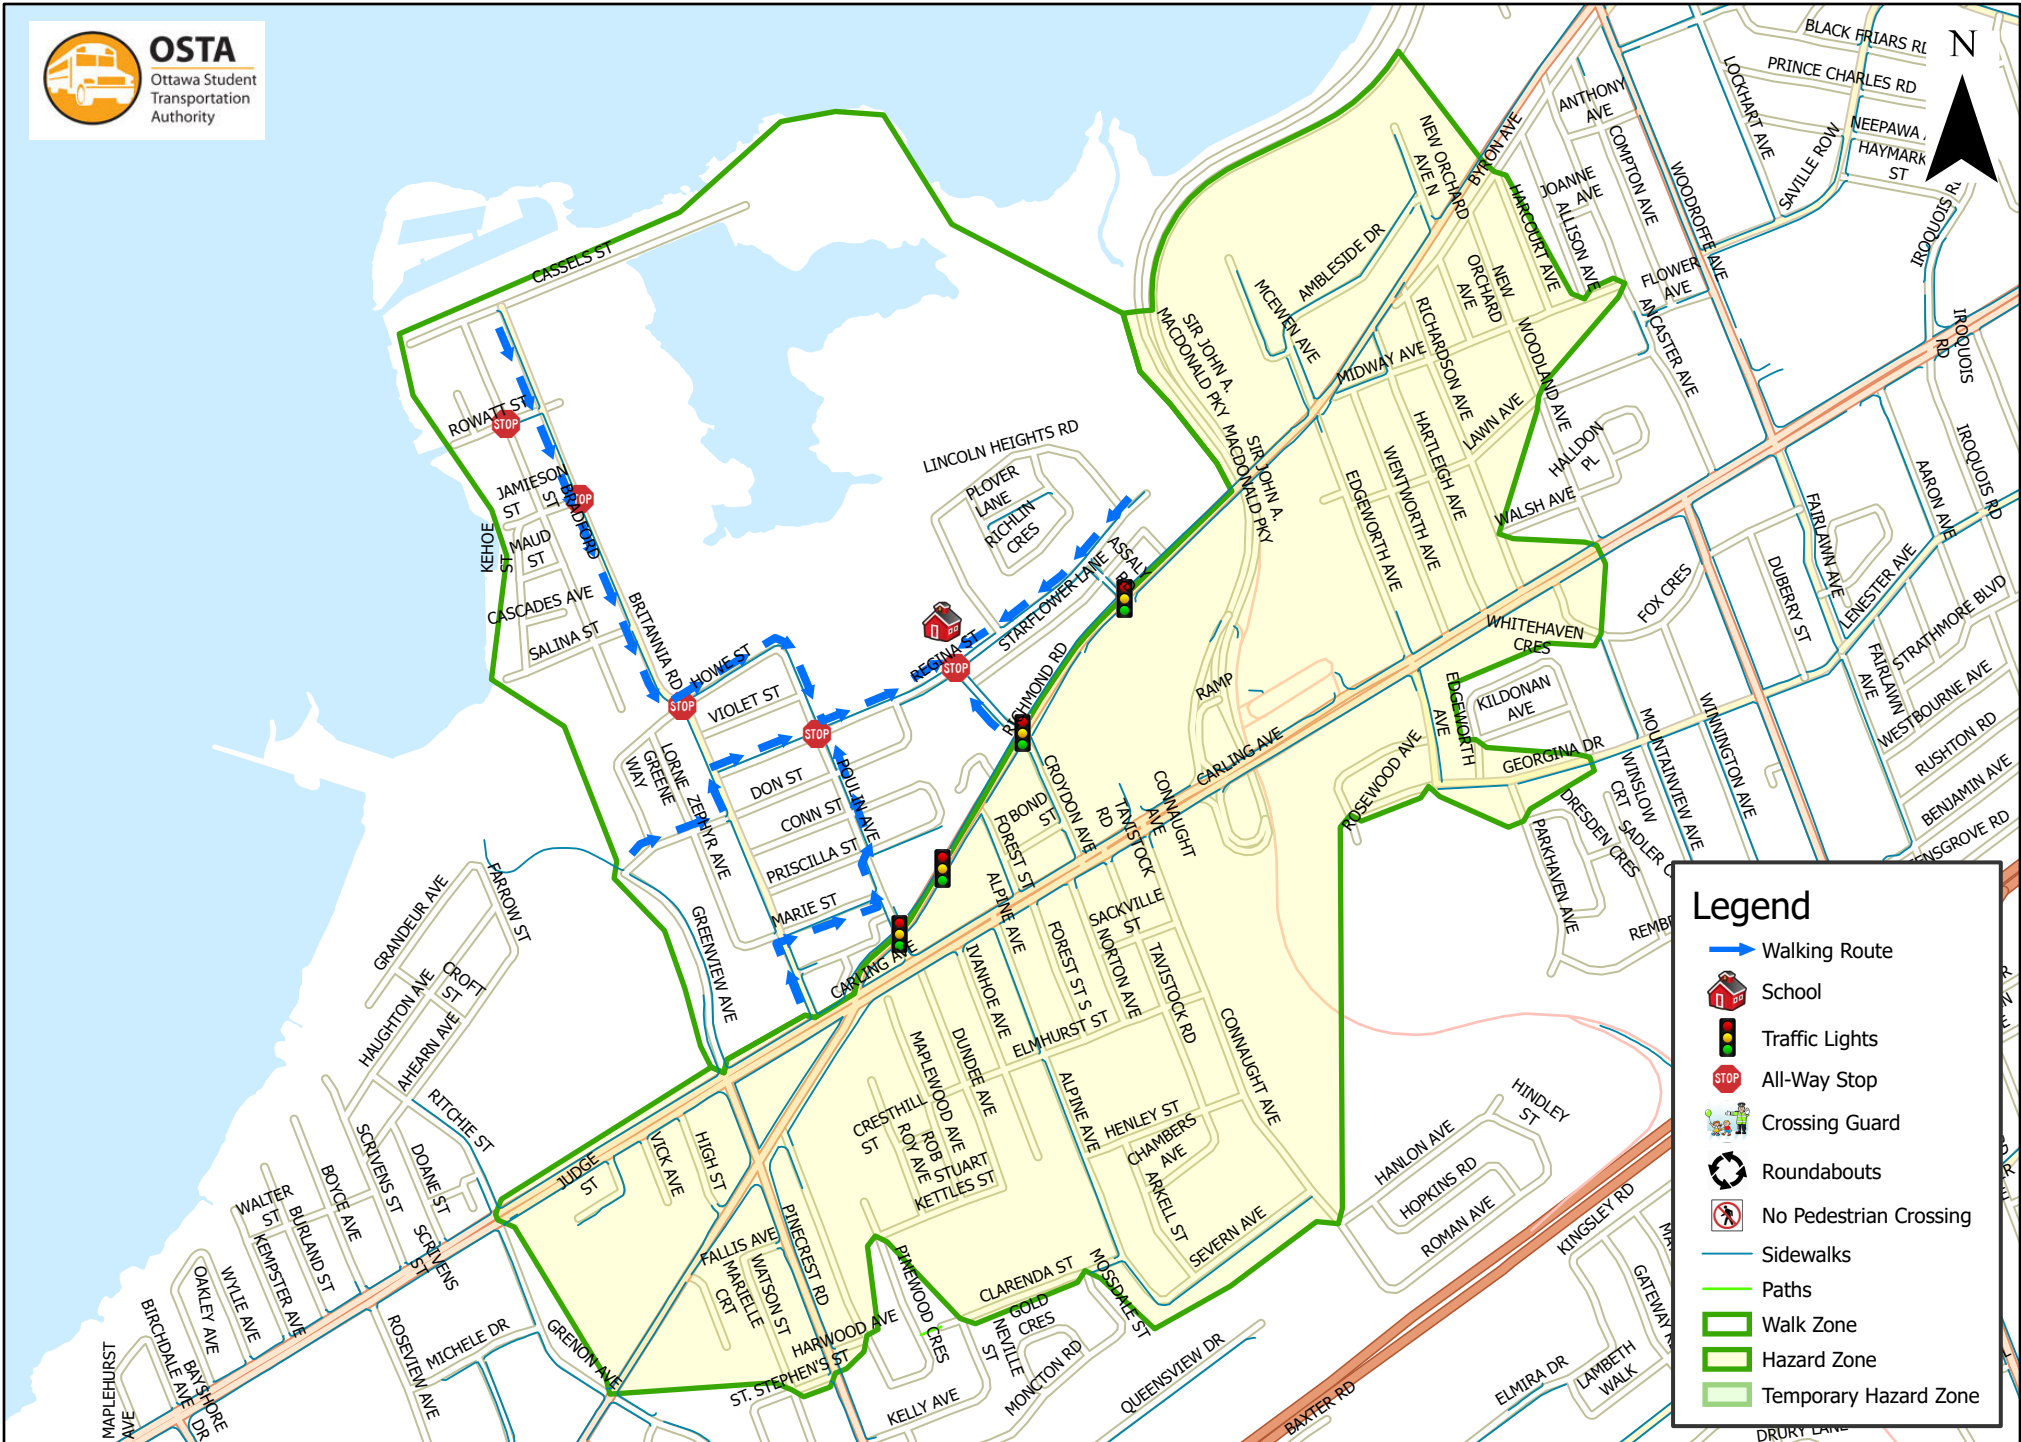

Regina Street Public School 1.6 km Walk Zone Grades 1-6

Legend

- Walking Route
- School
- Traffic Lights
- All-Way Stop
- Crossing Guard
- Roundabouts
- No Pedestrian Crossing
- Sidewalks
- Paths
- Walk Zone
- Hazard Zone
- Temporary Hazard Zone

This map is intended for information purposes only. Ottawa Student Transportation Authority assumes no responsibility for people using these routes.