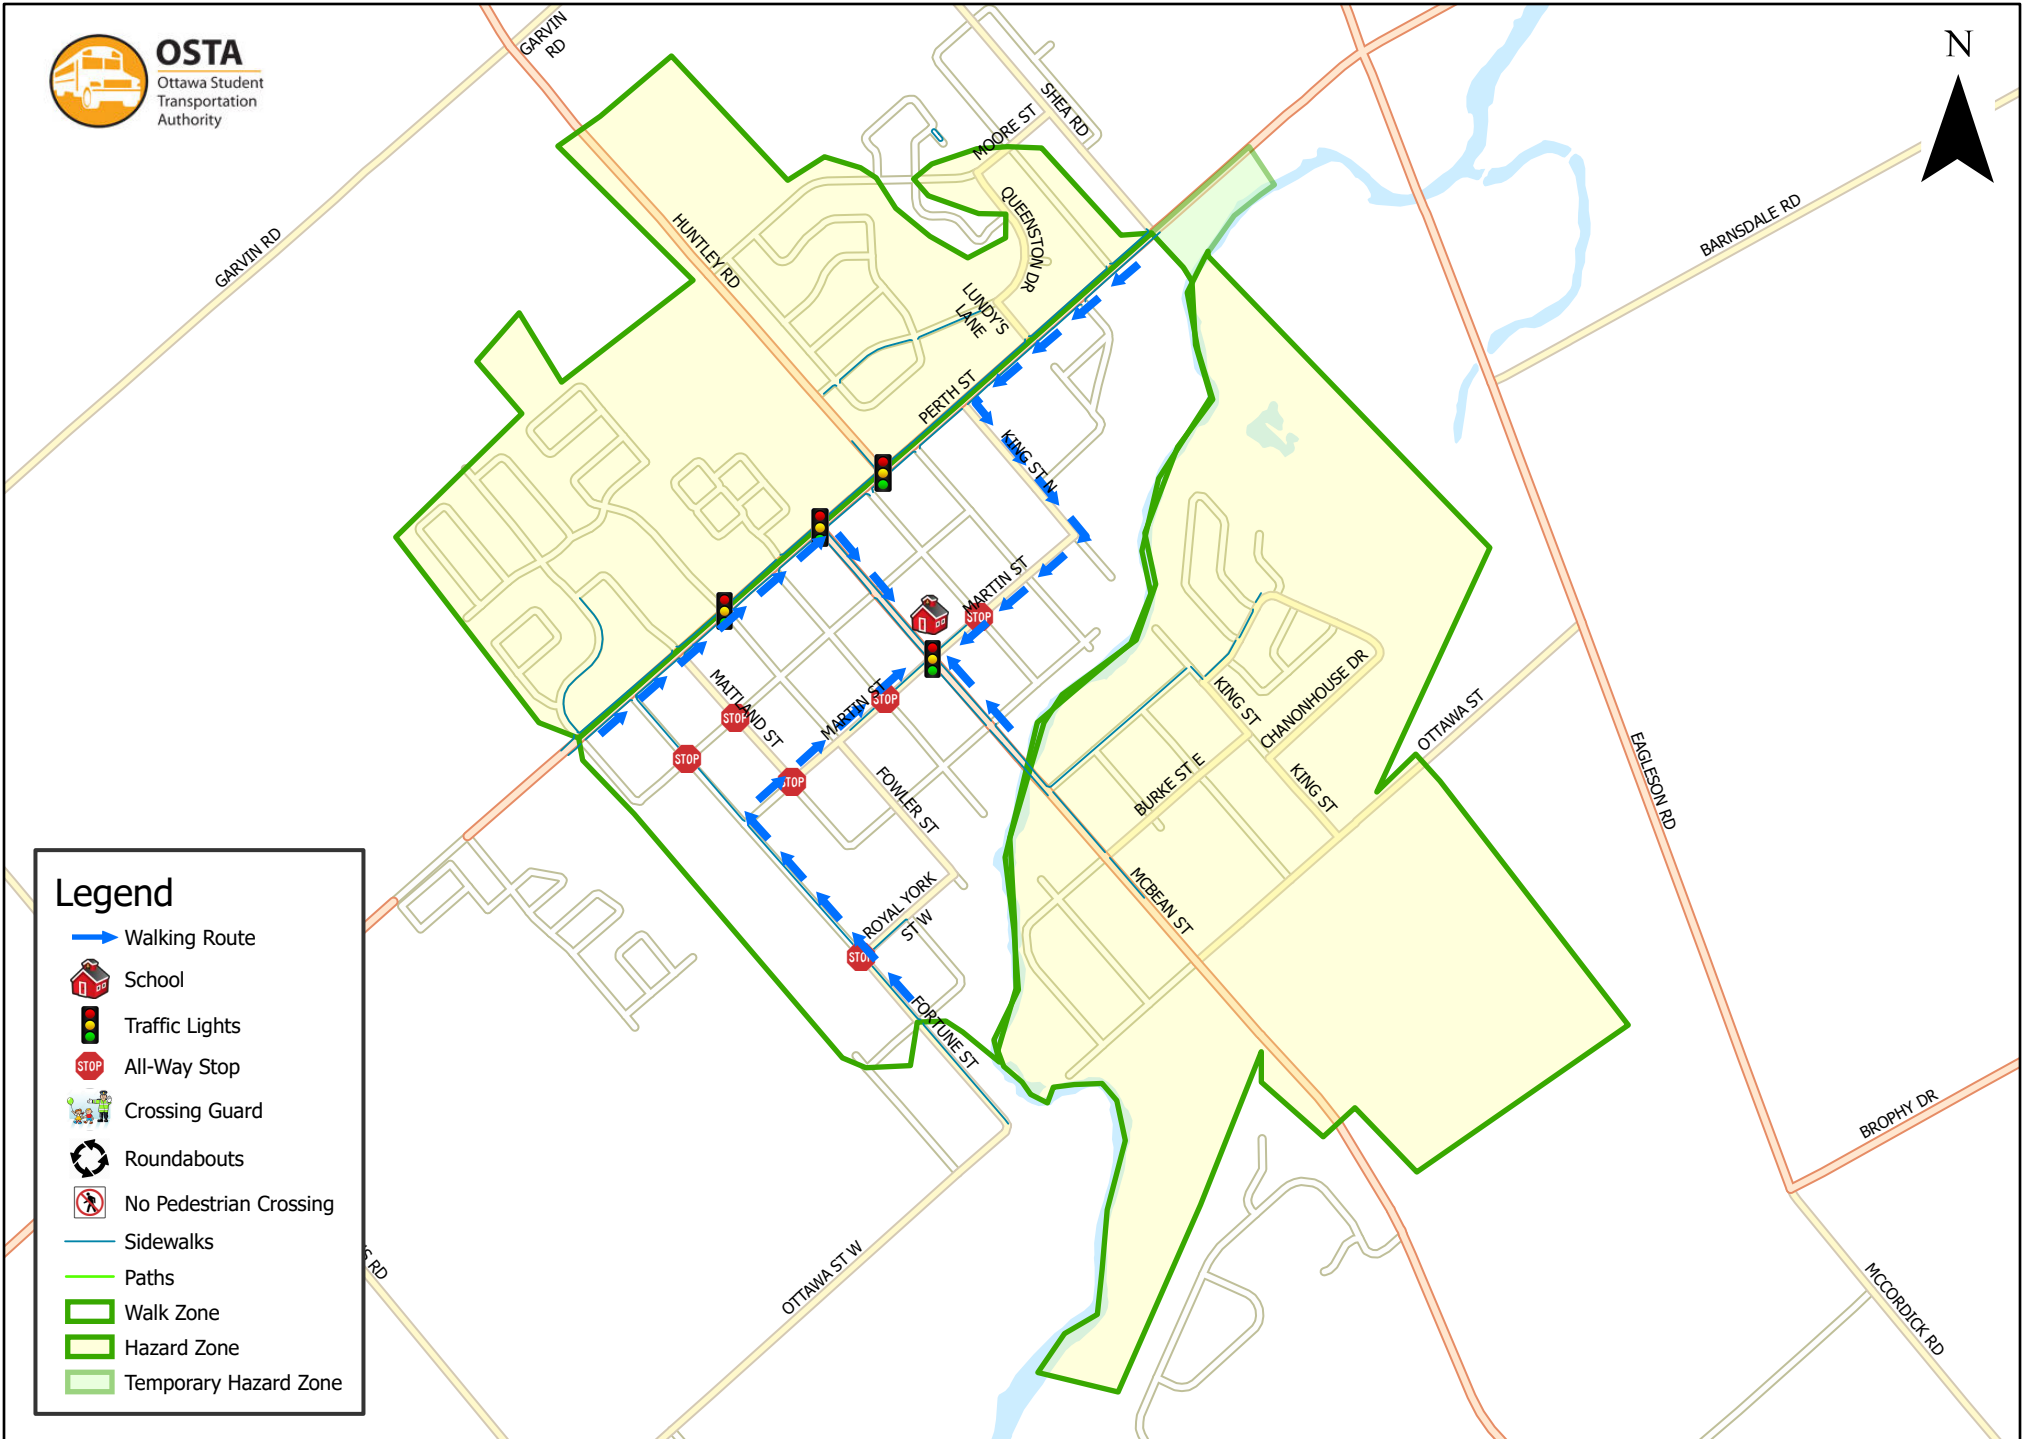

Richmond Public School 1.6 km Walk Zone Grades 1-6

Legend

- Walking Route
- School
- Traffic Lights
- All-Way Stop
- Crossing Guard
- Roundabouts
- No Pedestrian Crossing
- Sidewalks
- Paths
- Walk Zone
- Hazard Zone
- Temporary Hazard Zone

This map is intended for information purposes only. Ottawa Student Transportation Authority assumes no responsibility for people using these routes.