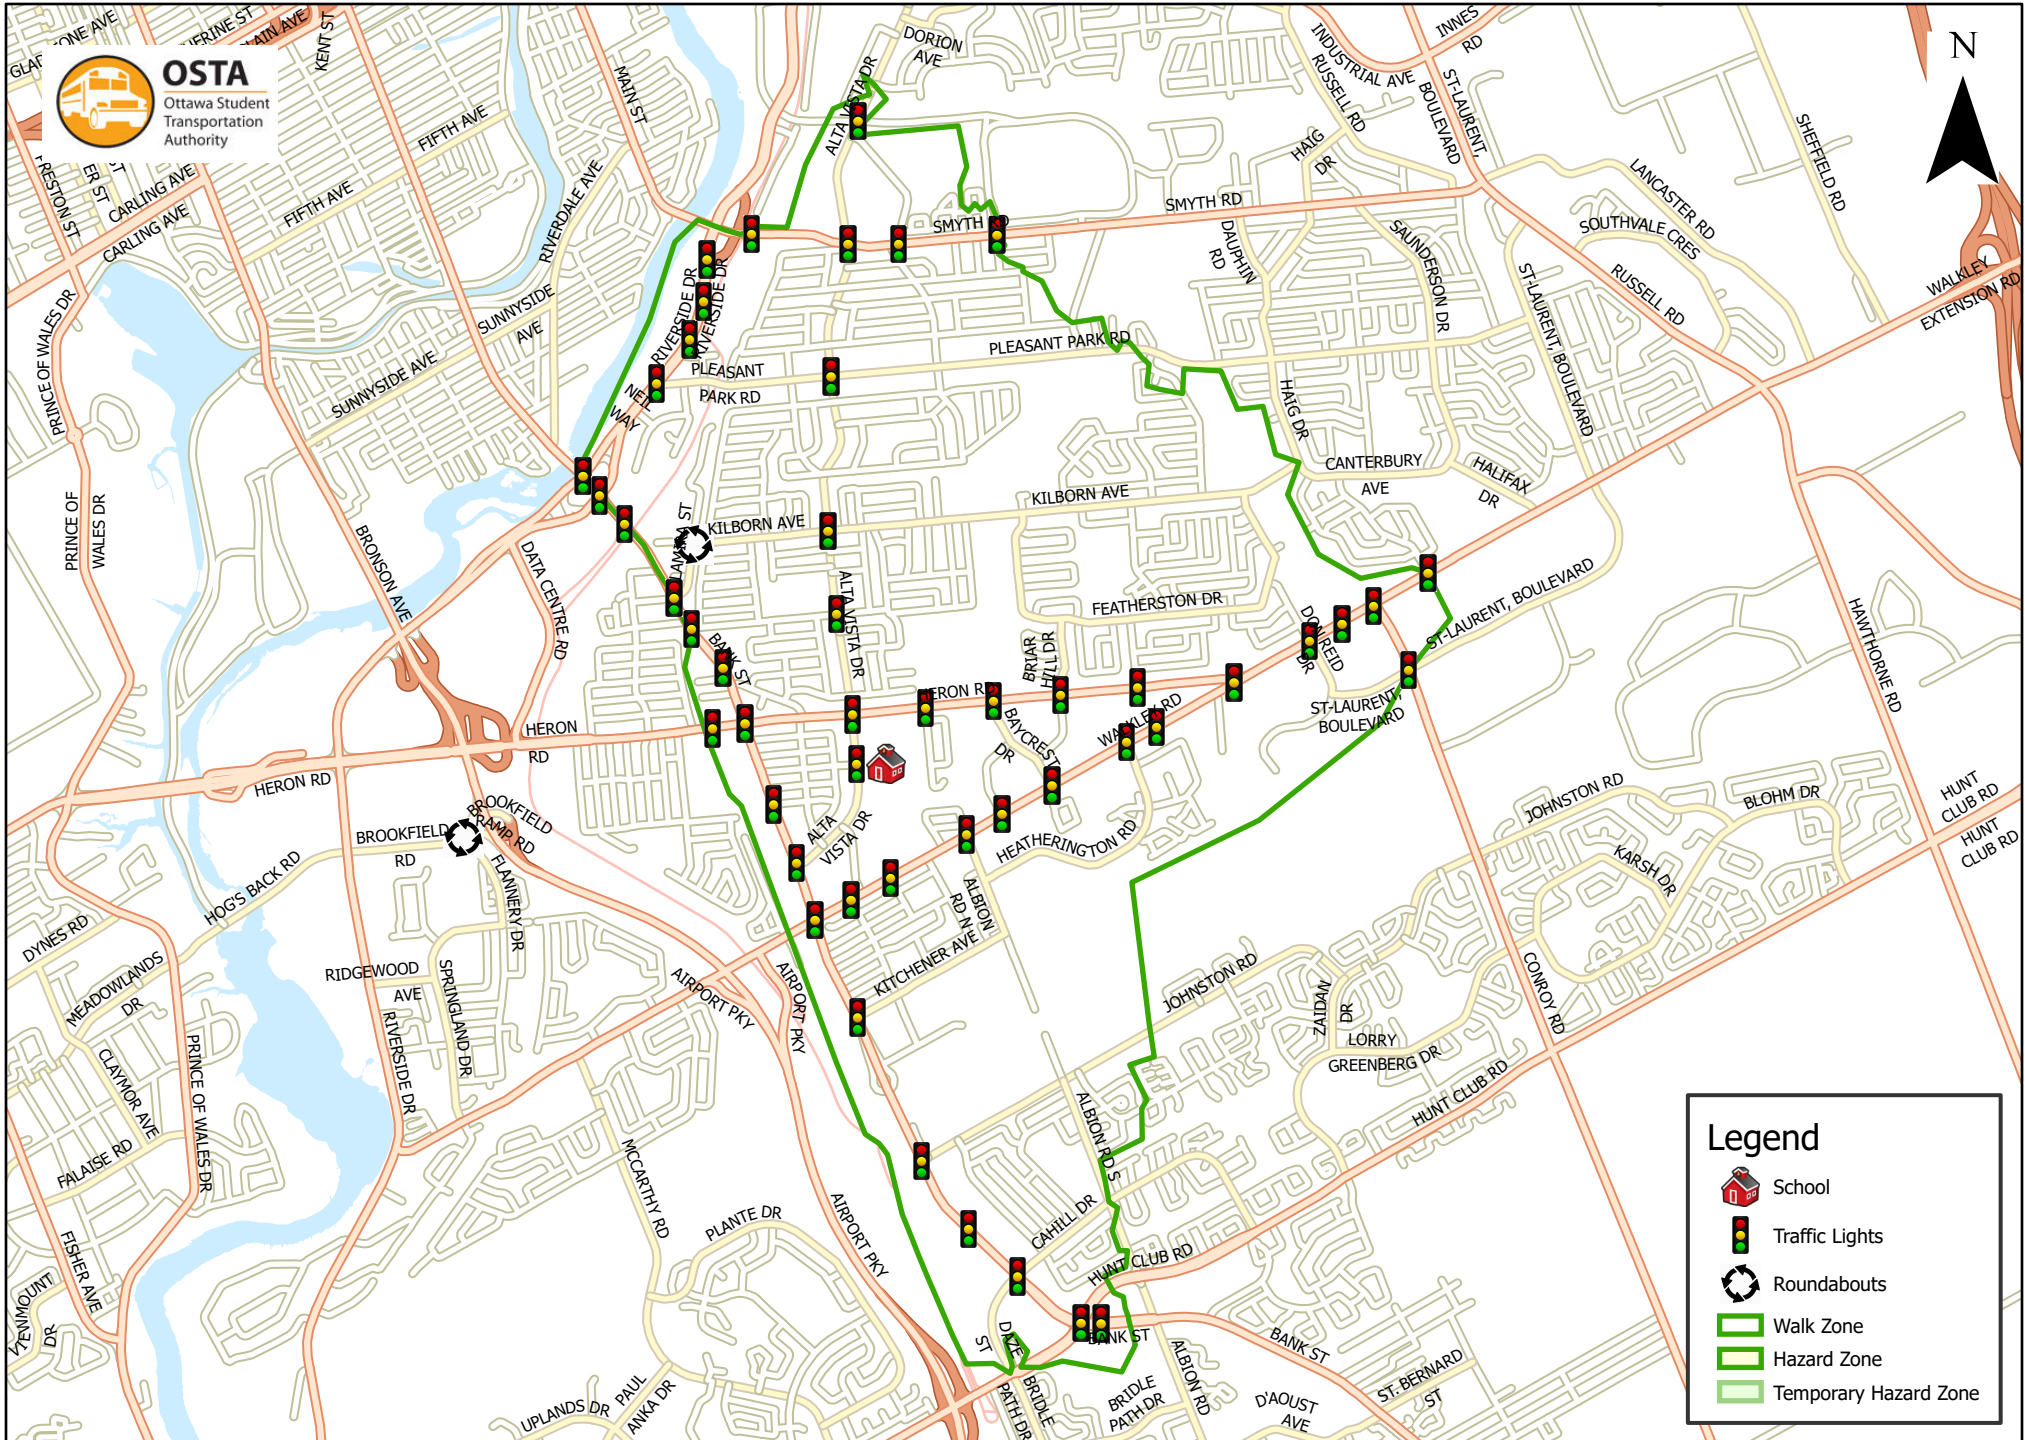

Ridgemont High School 3.2 km Walk Zone Grades 9-12

This map is intended for information purposes only. Ottawa Student Transportation Authority assumes no responsibility for people using these routes.