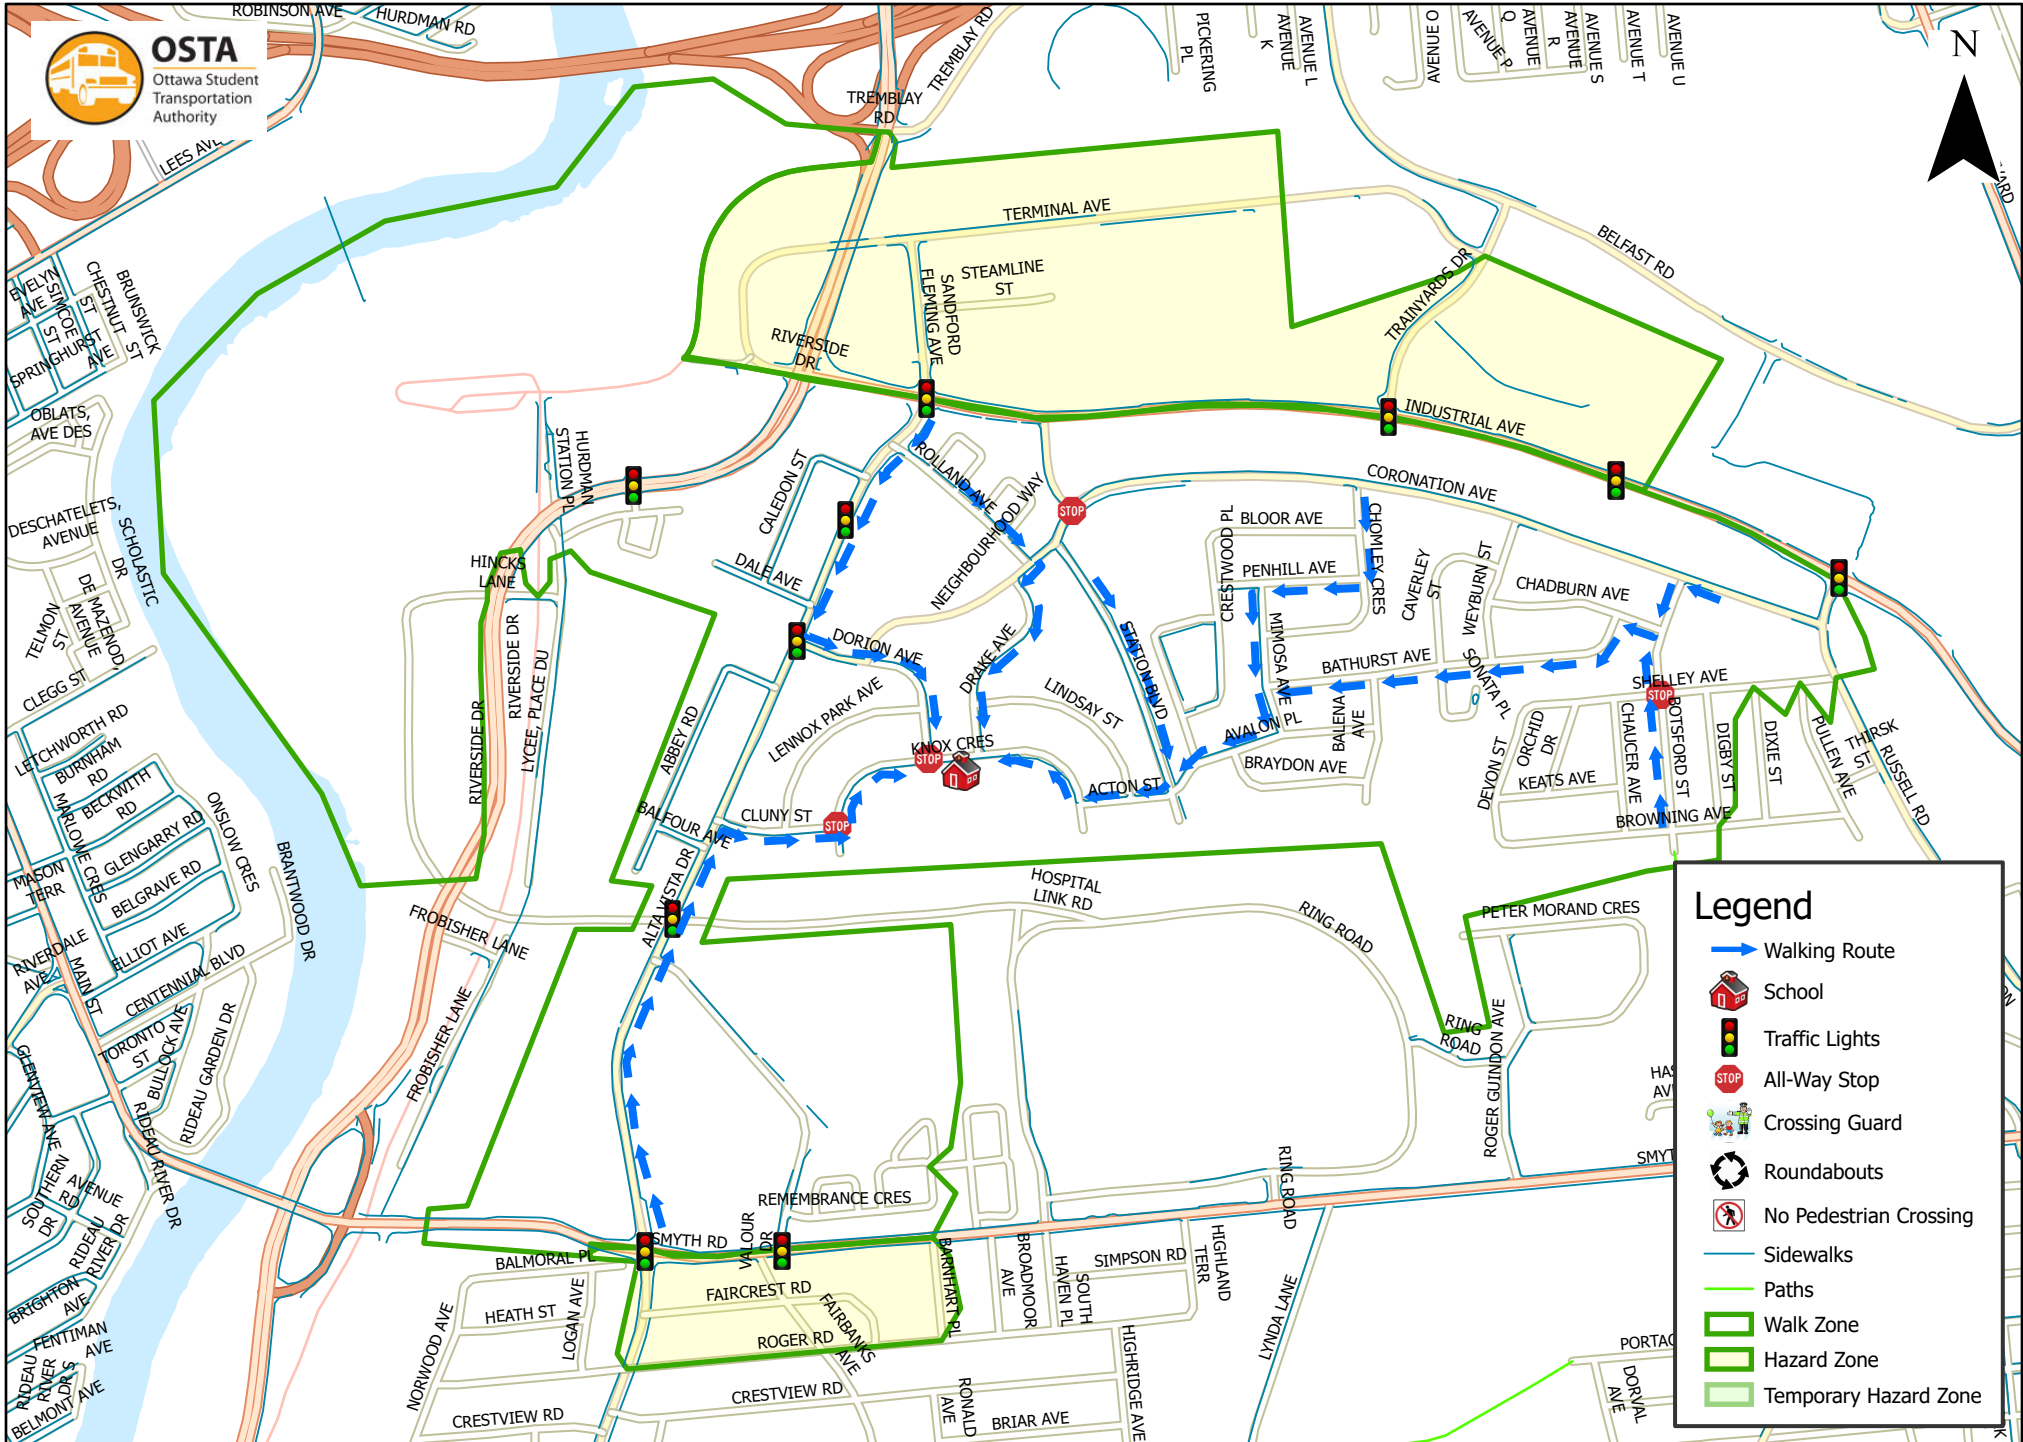

# Riverview Alternative School 1.6 km Walk Zone Grades 1-3

This map is intended for information purposes only. Ottawa Student Transportation Authority assumes no responsibility for people using these routes.