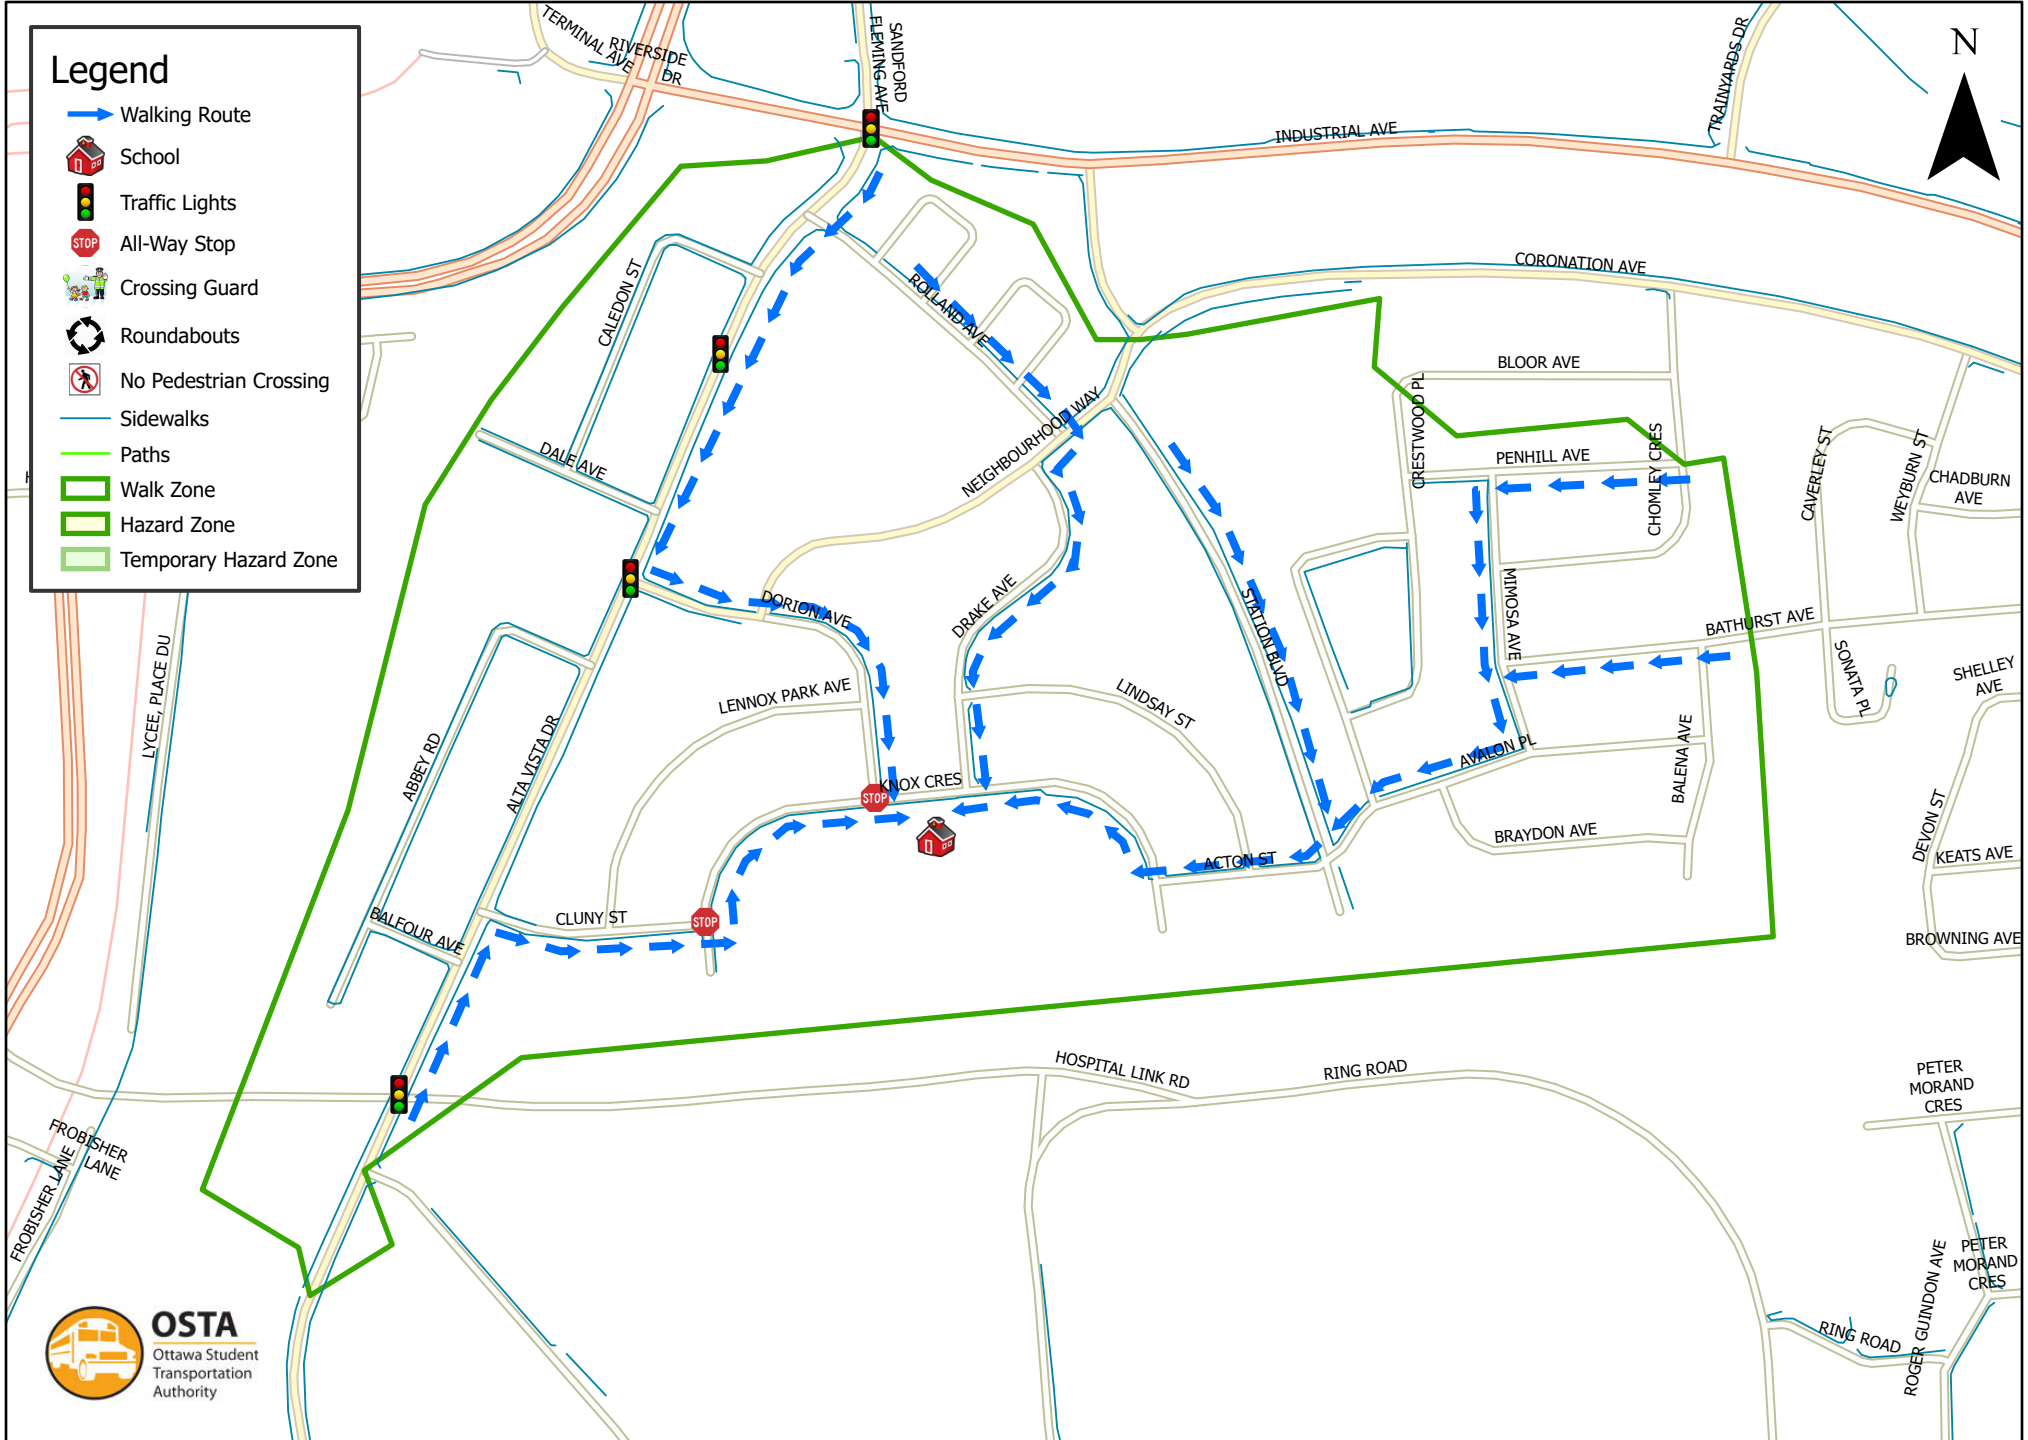

# Riverview Alternative School 800 m Walk Zone Kindergarten

**Legend**

- Walking Route
- School
- Traffic Lights
- All-Way Stop
- Crossing Guard
- Roundabouts
- No Pedestrian Crossing
- Sidewalks
- Paths
- Walk Zone
- Hazard Zone
- Temporary Hazard Zone

This map is intended for information purposes only. Ottawa Student Transportation Authority assumes no responsibility for people using these routes.