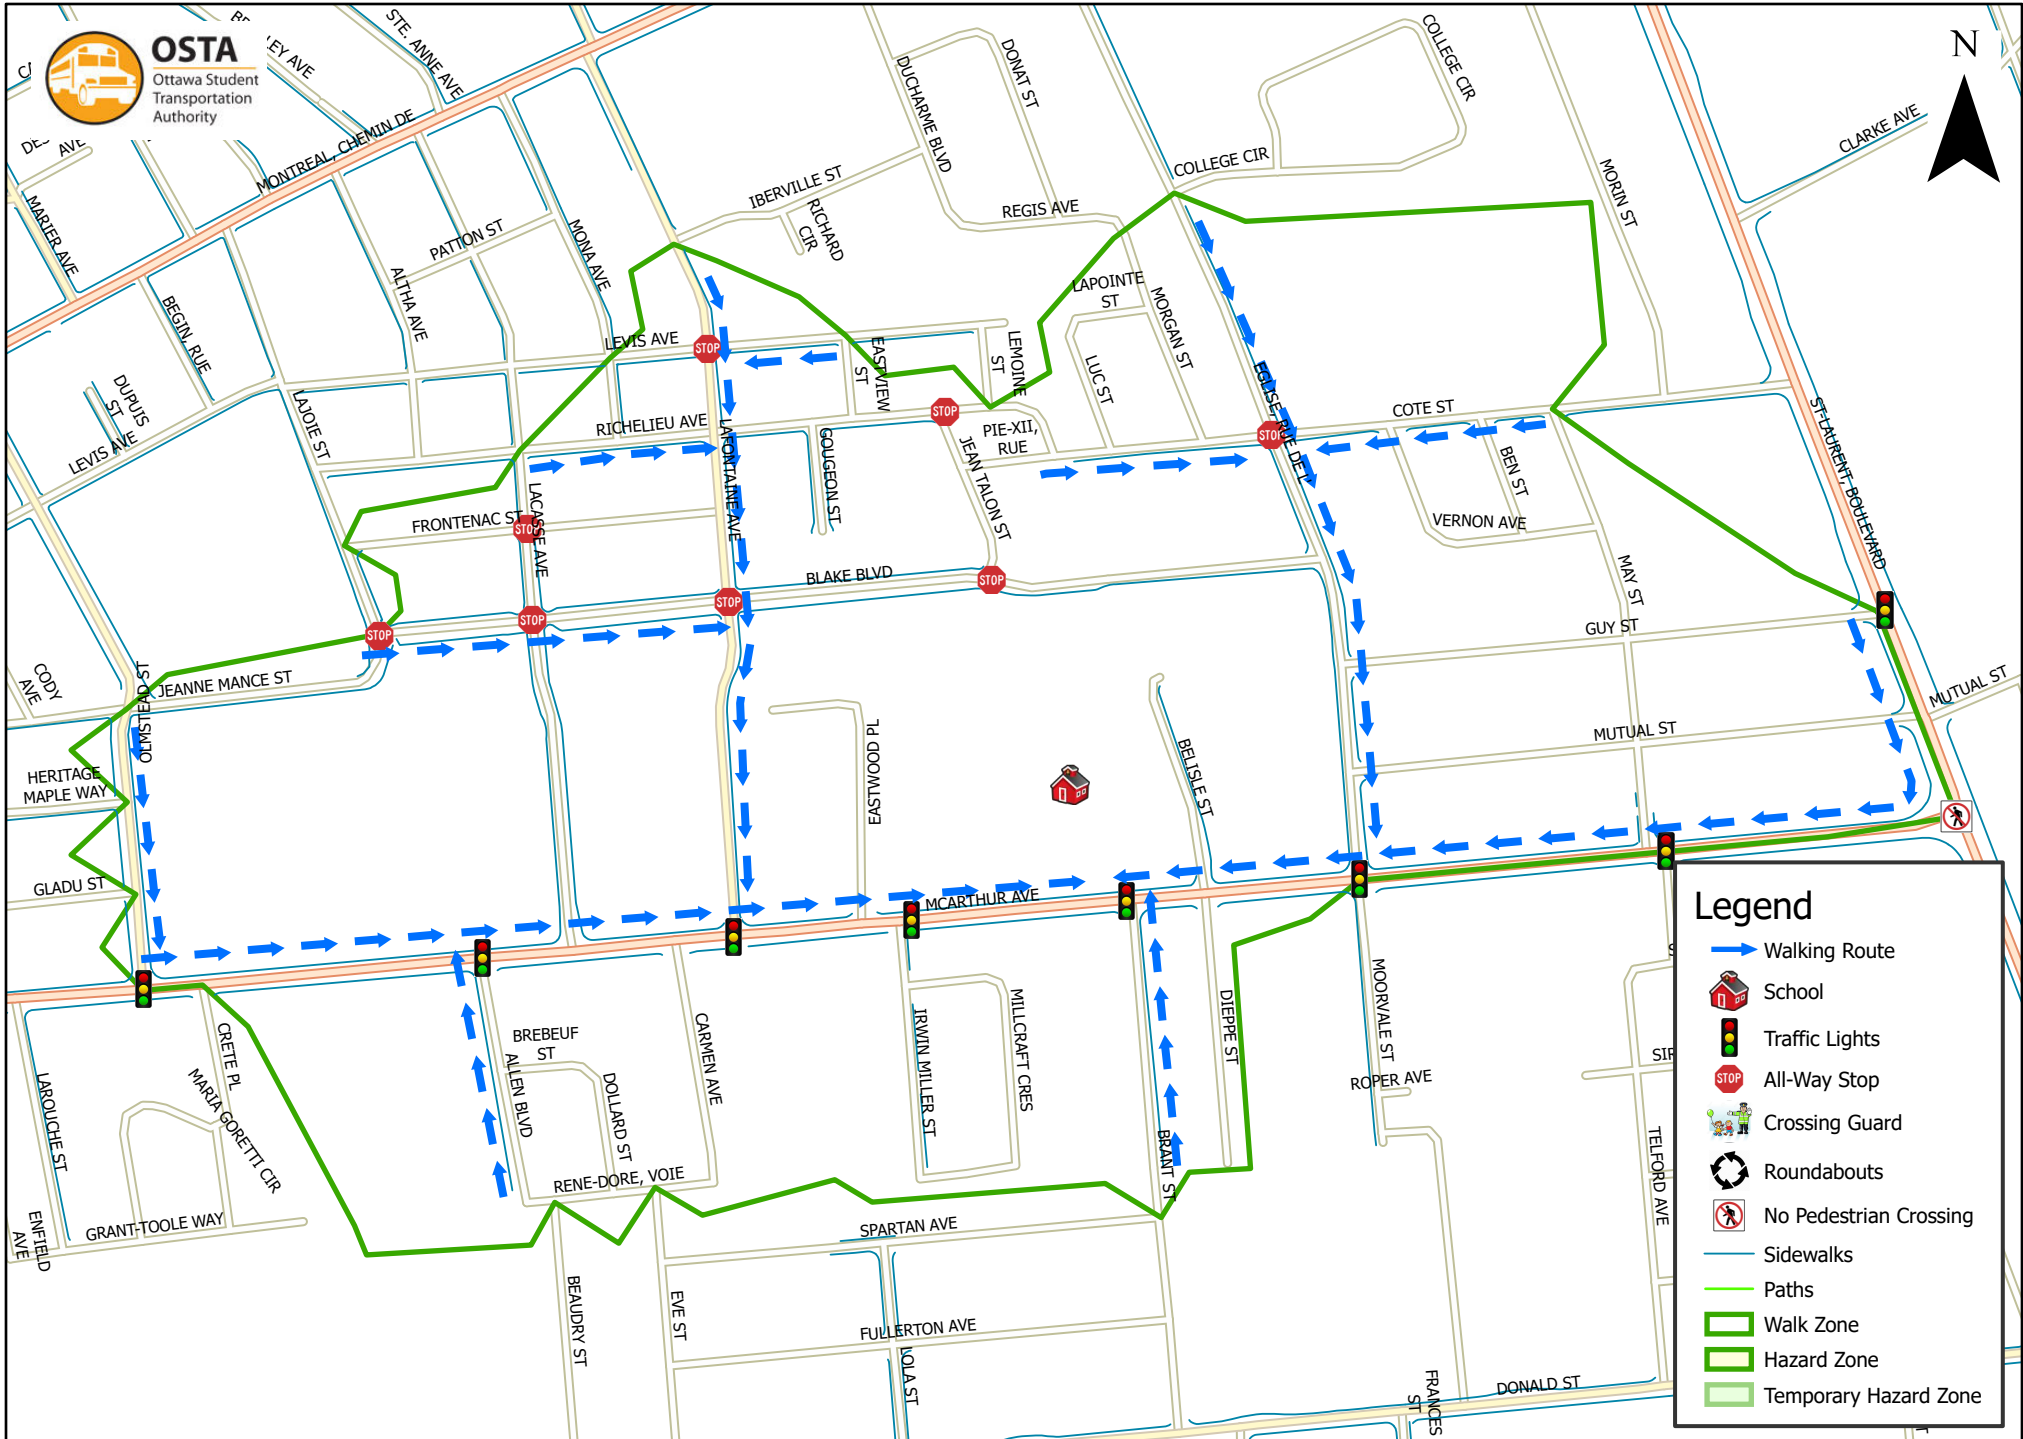

# Robert E. Wilson Public School 800 m Walk Zone Kindergarten

This map is intended for information purposes only. Ottawa Student Transportation Authority assumes no responsibility for people using these routes.