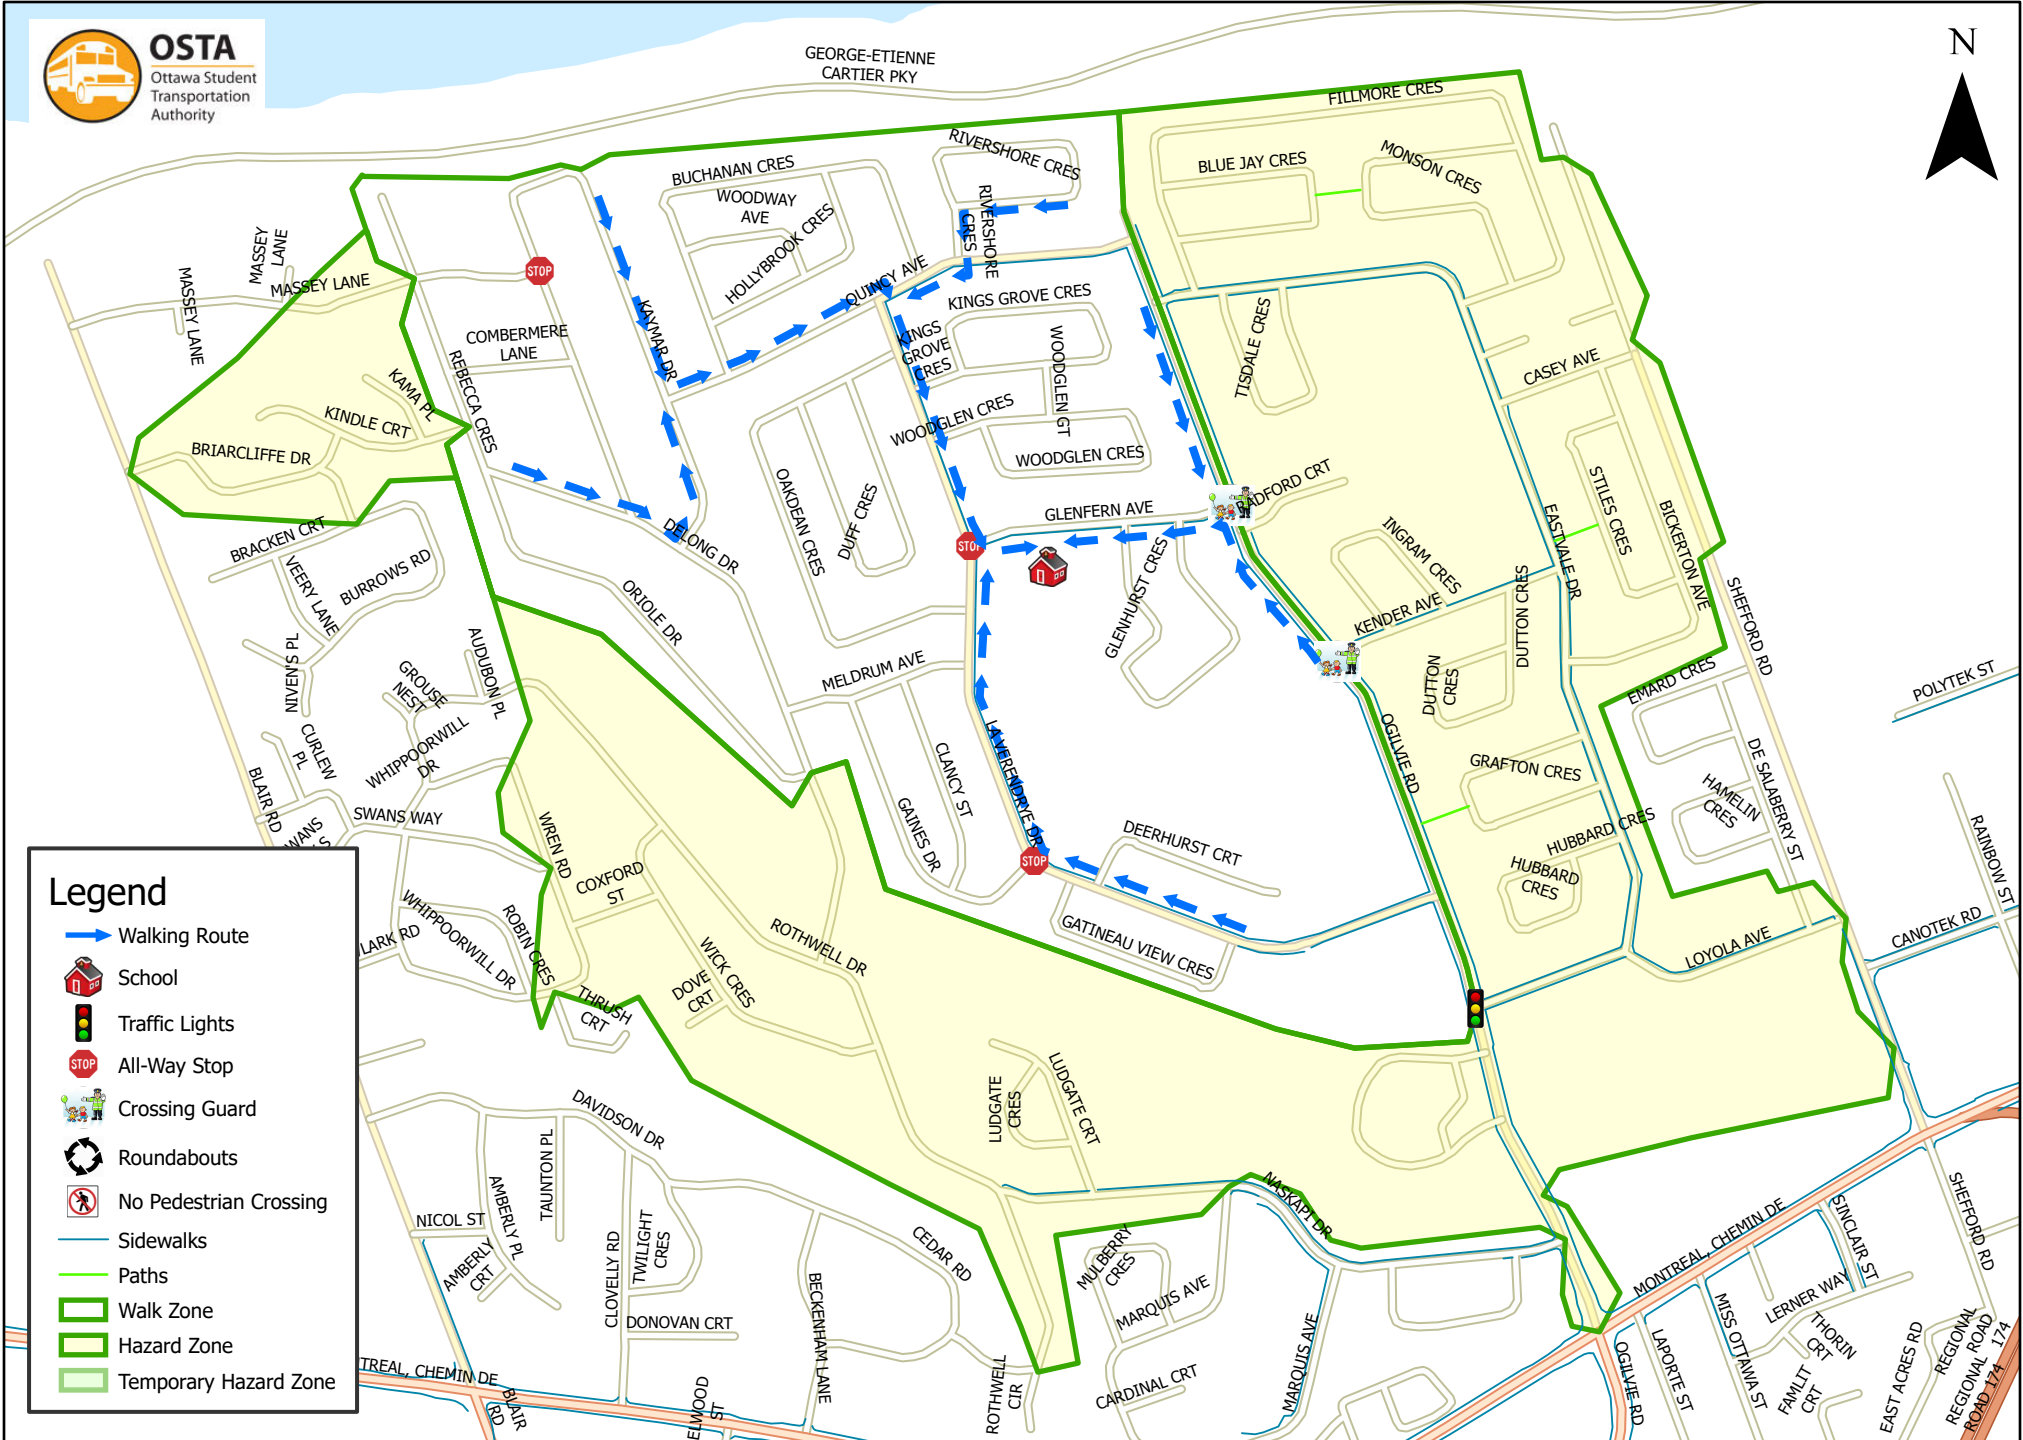

# Robert Hopkins Public School 1.6 km Walk Zone Grades 1-3

- Legend**
- Walking Route
  - School
  - Traffic Lights
  - All-Way Stop
  - Crossing Guard
  - Roundabouts
  - No Pedestrian Crossing
  - Sidewalks
  - Paths
  - Walk Zone
  - Hazard Zone
  - Temporary Hazard Zone

This map is intended for information purposes only. Ottawa Student Transportation Authority assumes no responsibility for people using these routes.