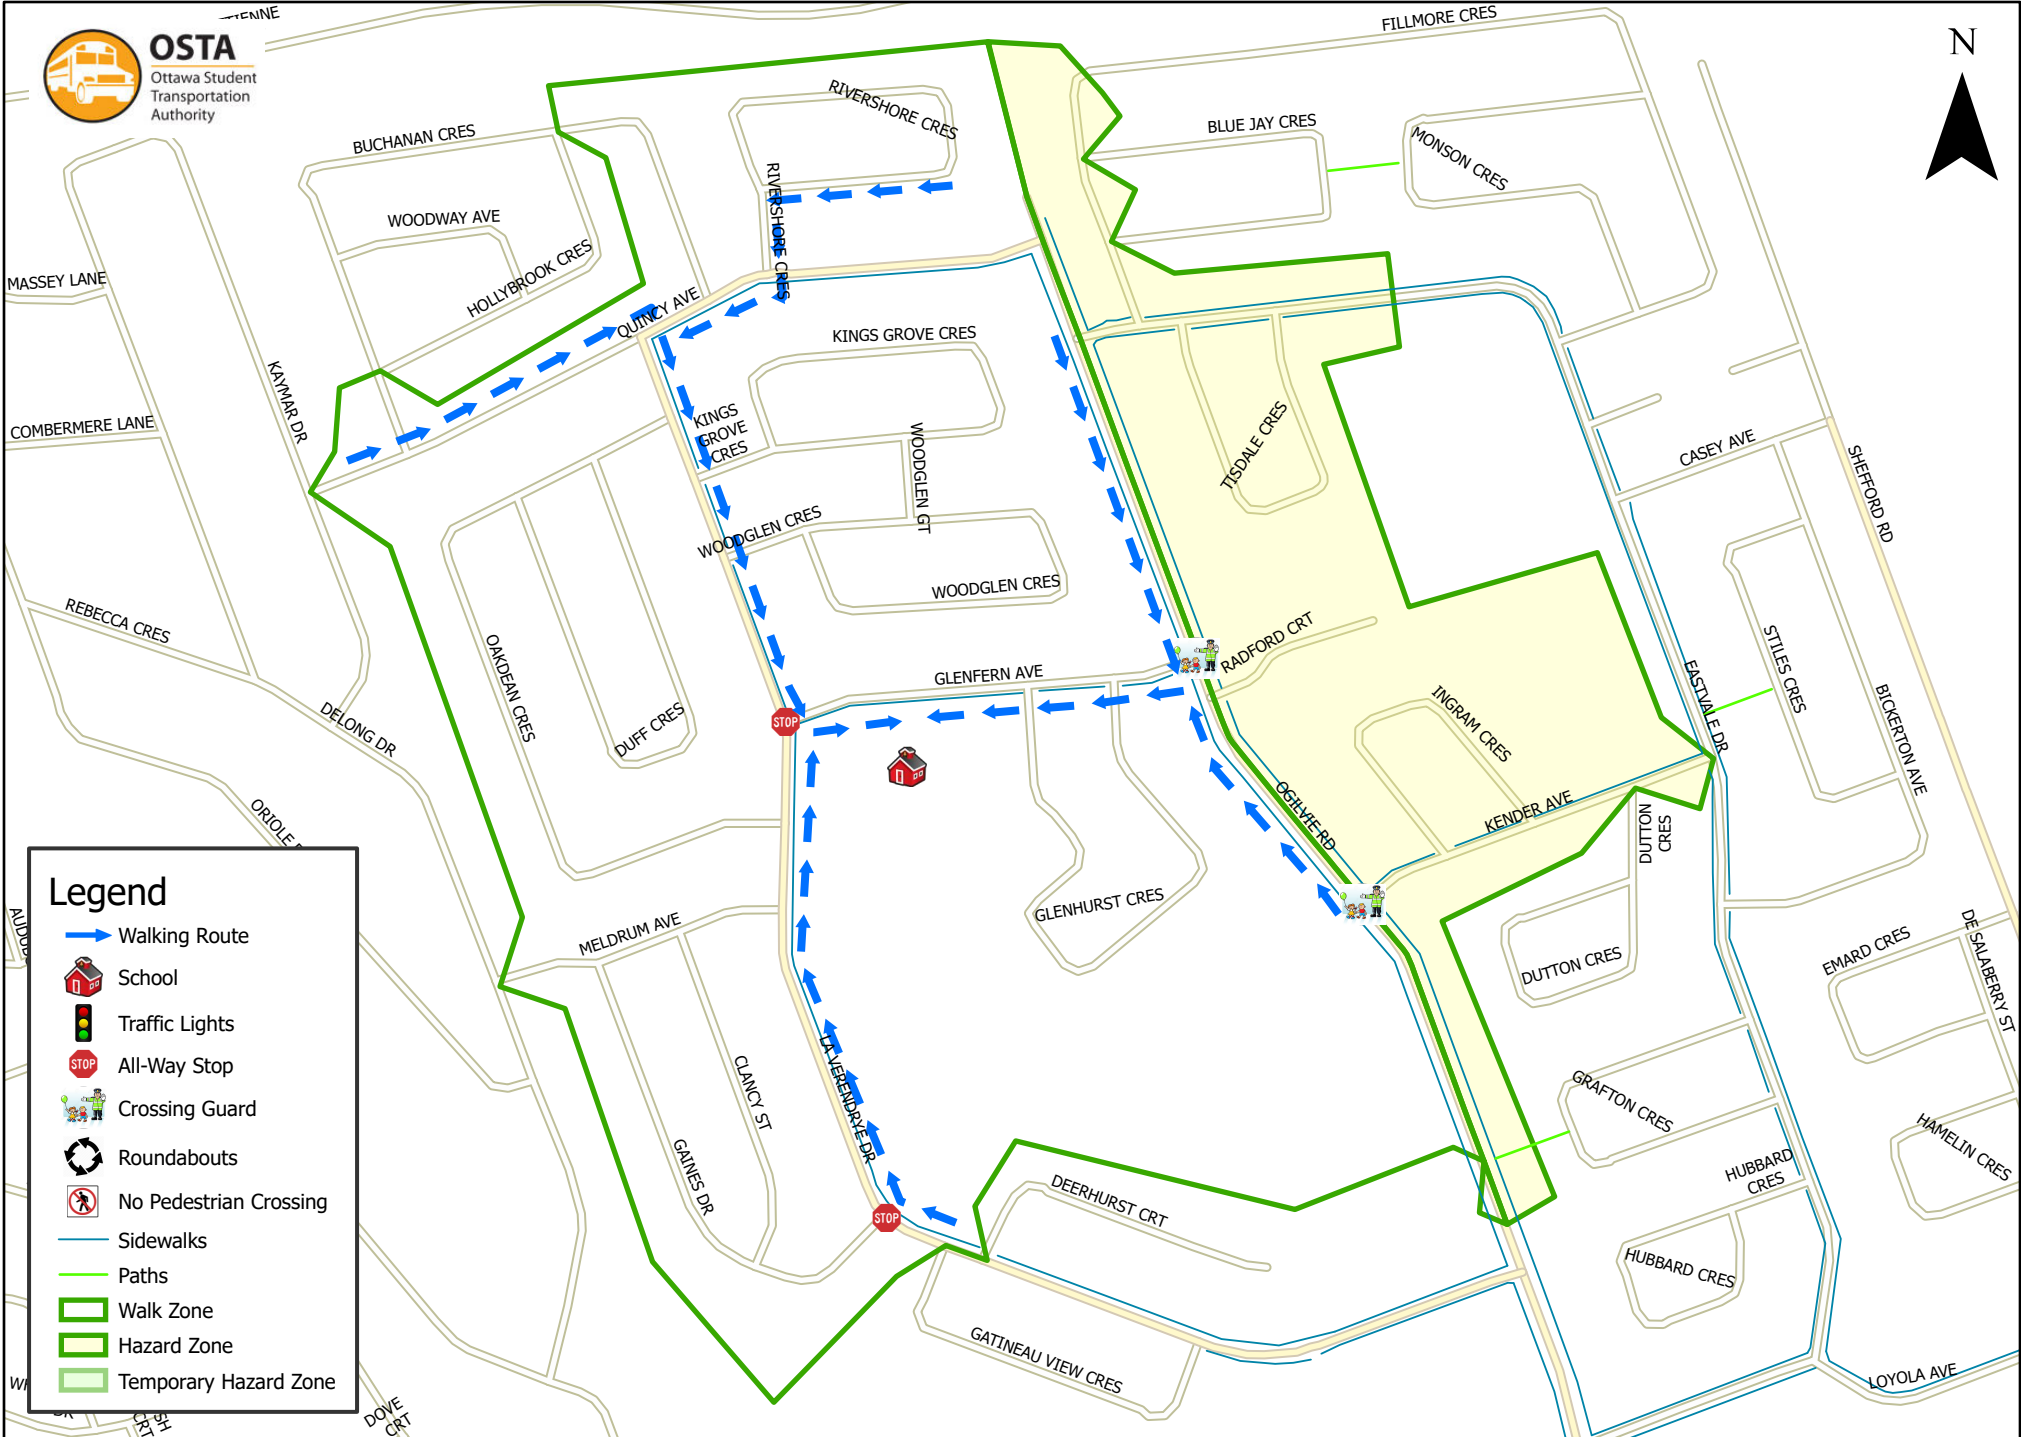

# Robert Hopkins Public School 800 m Walk Zone Kindergarten

This map is intended for information purposes only. Ottawa Student Transportation Authority assumes no responsibility for people using these routes.