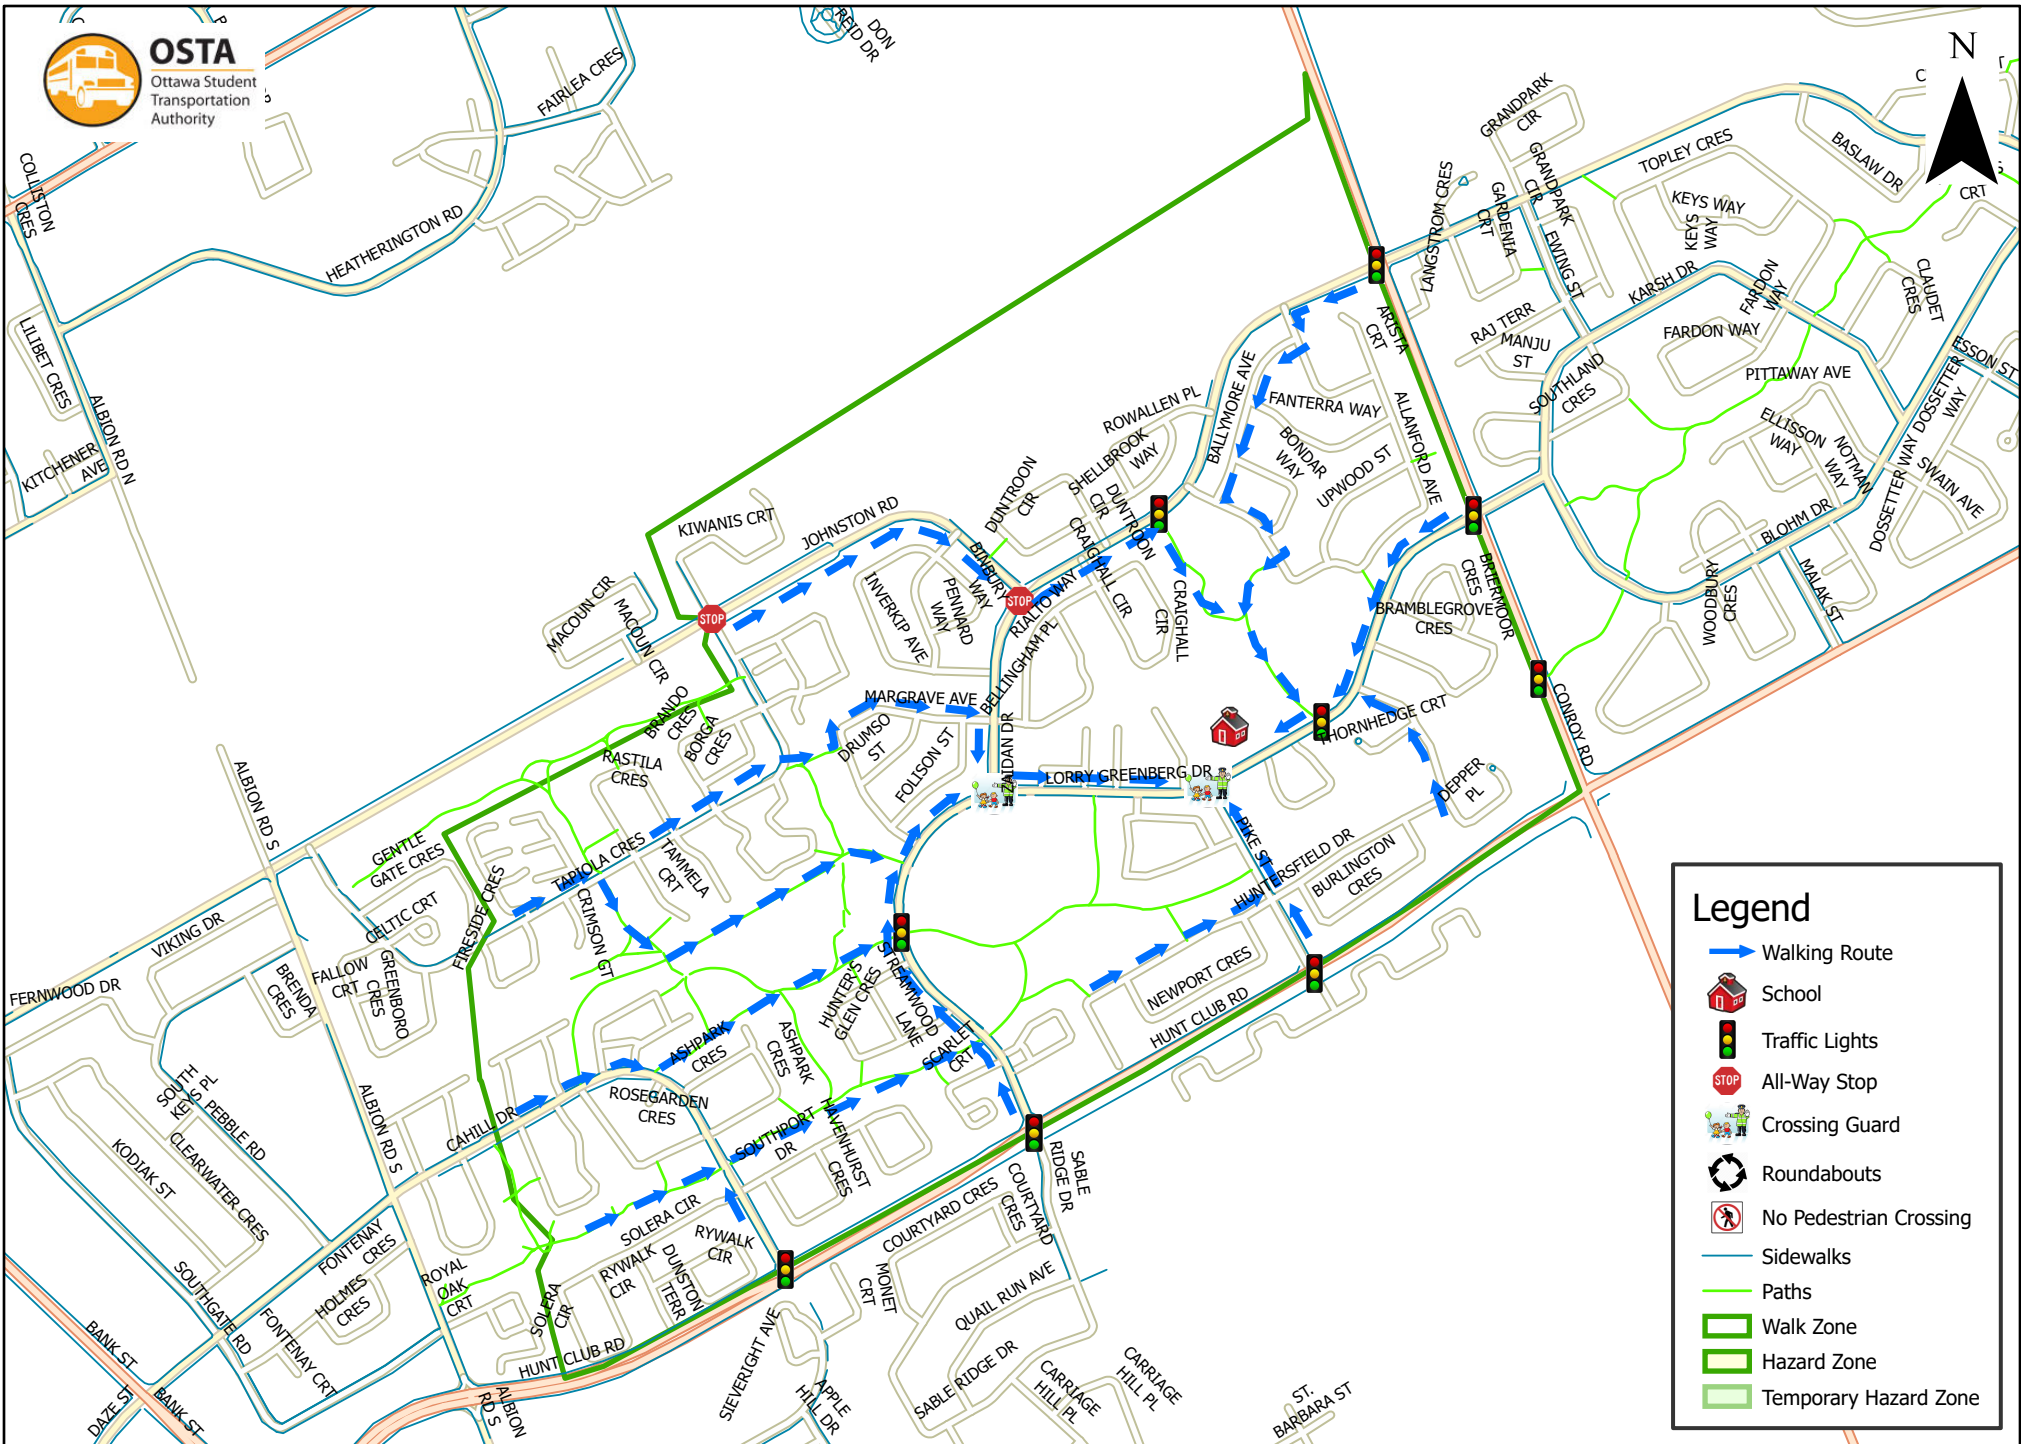

Roberta Bondar Public School 1.6 km Walk Zone Grades 1-6

Legend

- Walking Route
- School
- Traffic Lights
- All-Way Stop
- Crossing Guard
- Roundabouts
- No Pedestrian Crossing
- Sidewalks
- Paths
- Walk Zone
- Hazard Zone
- Temporary Hazard Zone

This map is intended for information purposes only. Ottawa Student Transportation Authority assumes no responsibility for people using these routes.